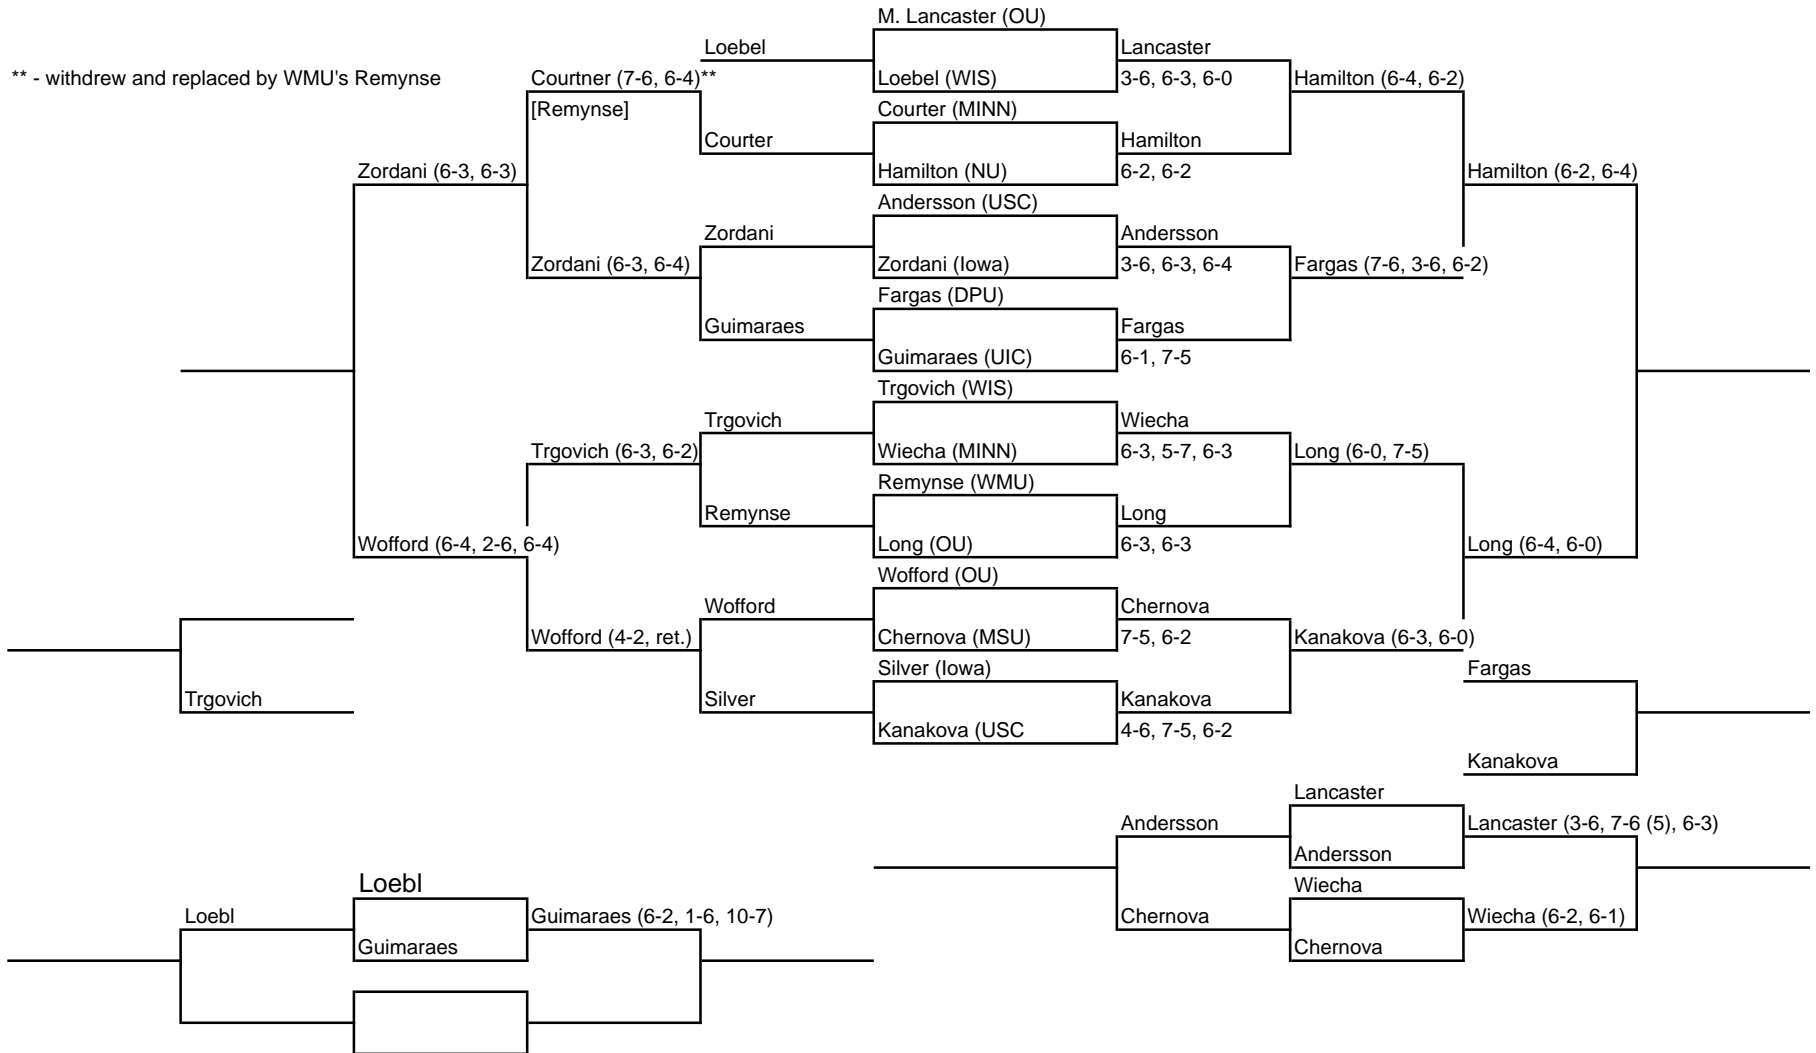

NORTHWESTERN WILDCAT INVITATIONAL

Sept. 30 - Oct. 1

FLIGHT A SINGLES

NORTHWESTERN WILDCAT INVITATIONAL

Sept. 30 - Oct. 1

FLIGHT B SINGLES

** - withdrew and replaced by WMU's Remyse

NORTHWESTERN WILDCAT INVITATIONAL

Sept. 30 - Oct. 1

FLIGHT C SINGLES

NORTHWESTERN WILDCAT INVITATIONAL

Sept. 30 - Oct. 1

Flight A Doubles

Extra Matches:

Huet/Wofford (OU) d Silver/Harazin (Iowa) [9-7]

Trgovich/Berner (WIS) d. Lambropoulus/Jamieson (ILL) [8-3]

NORTHWESTERN WILDCAT INVITATIONAL
Sept. 30 - Oct. 1
Flight B Doubles

Extra Matches:

Courtner/Muravnik (MINN) d. Hager/Yen (MSU) [8-1]

McCulloch/Zordani d. Gruber/Bauer [8-4]