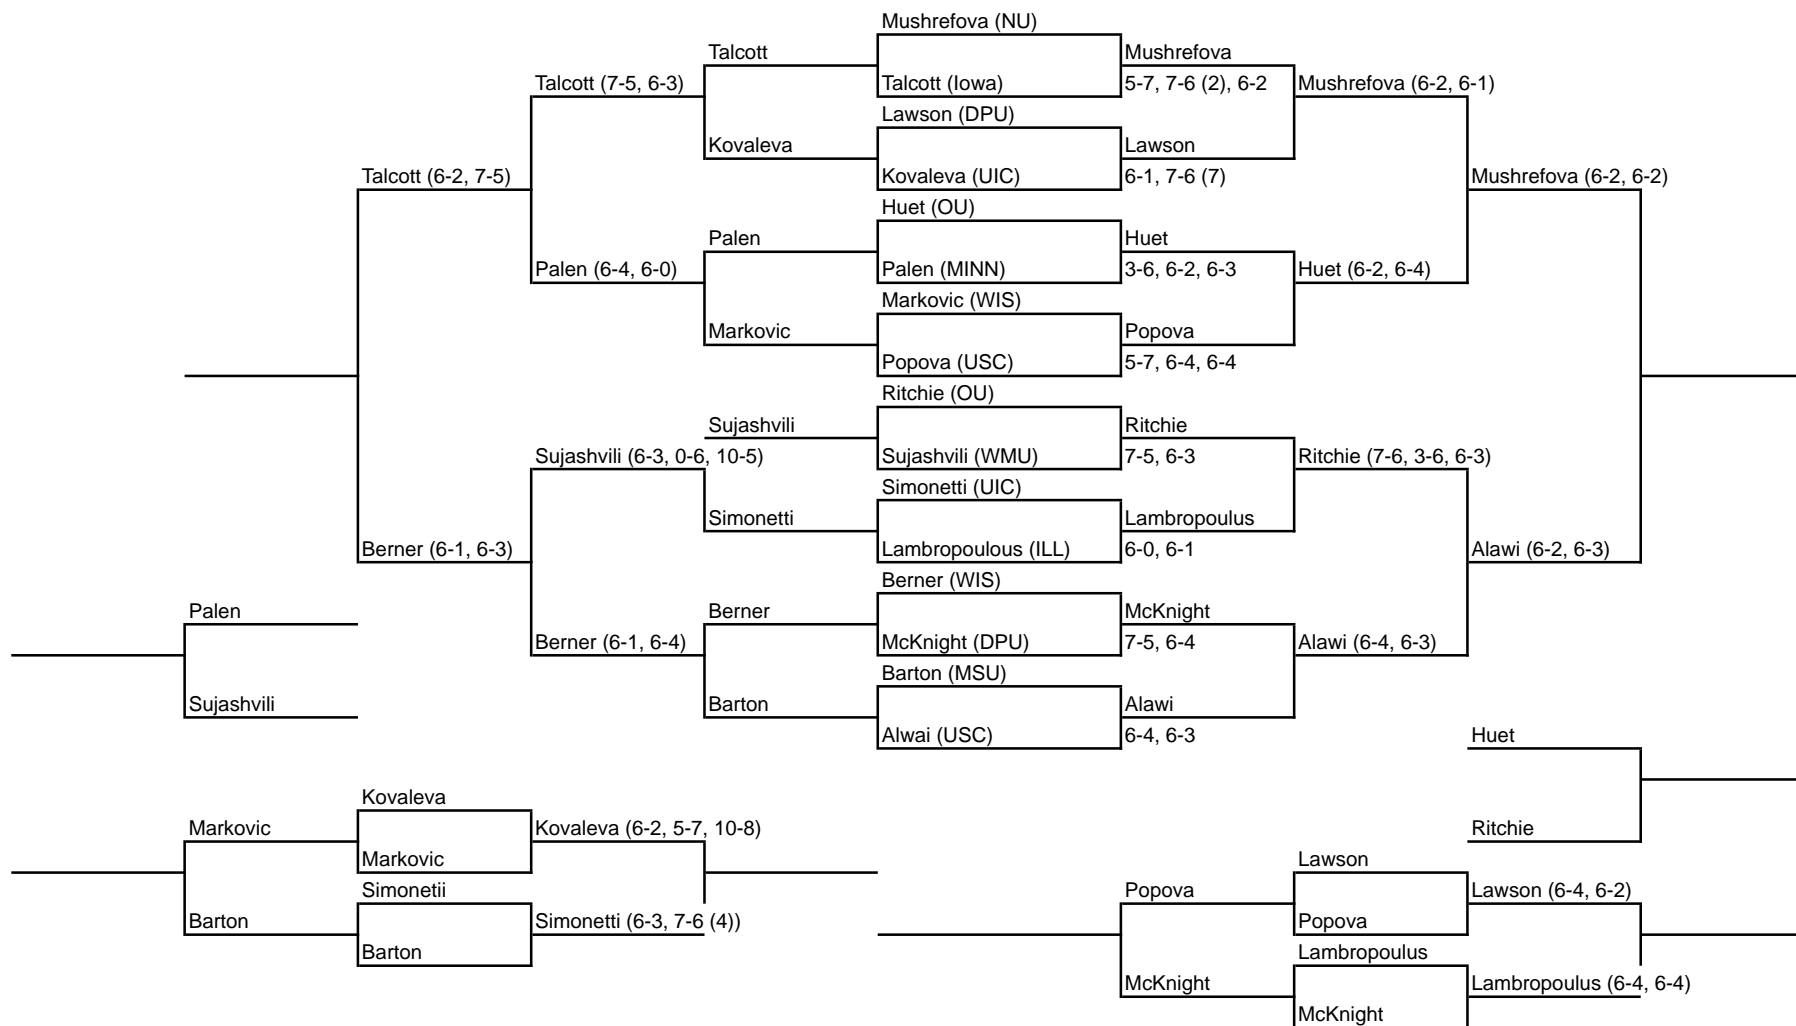

NORTHWESTERN WILDCAT INVITATIONAL

Sept. 30 - Oct. 1

FLIGHT A SINGLES

NORTHWESTERN WILDCAT INVITATIONAL

Sept. 30 - Oct. 1

FLIGHT B SINGLES

** - withdrew and replaced by WMU's Remyse

NORTHWESTERN WILDCAT INVITATIONAL

Sept. 30 - Oct. 1

FLIGHT C SINGLES

NORTHWESTERN WILDCAT INVITATIONAL

Sept. 30 - Oct. 1

Flight A Doubles

Extra Matches:

Huet/Wofford (OU) d Silver/Harazin (Iowa) [9-7]

Trgovich/Berner (WIS) d. Lambropoulus/Jamieson (ILL) [8-3]

NORTHWESTERN WILDCAT INVITATIONAL
Sept. 30 - Oct. 1
Flight B Doubles

Extra Matches:

Courtner/Muravnik (MINN) d. Hager/Yen (MSU) [8-1]

McCulloch/Zordani d. Gruber/Bauer [8-4]