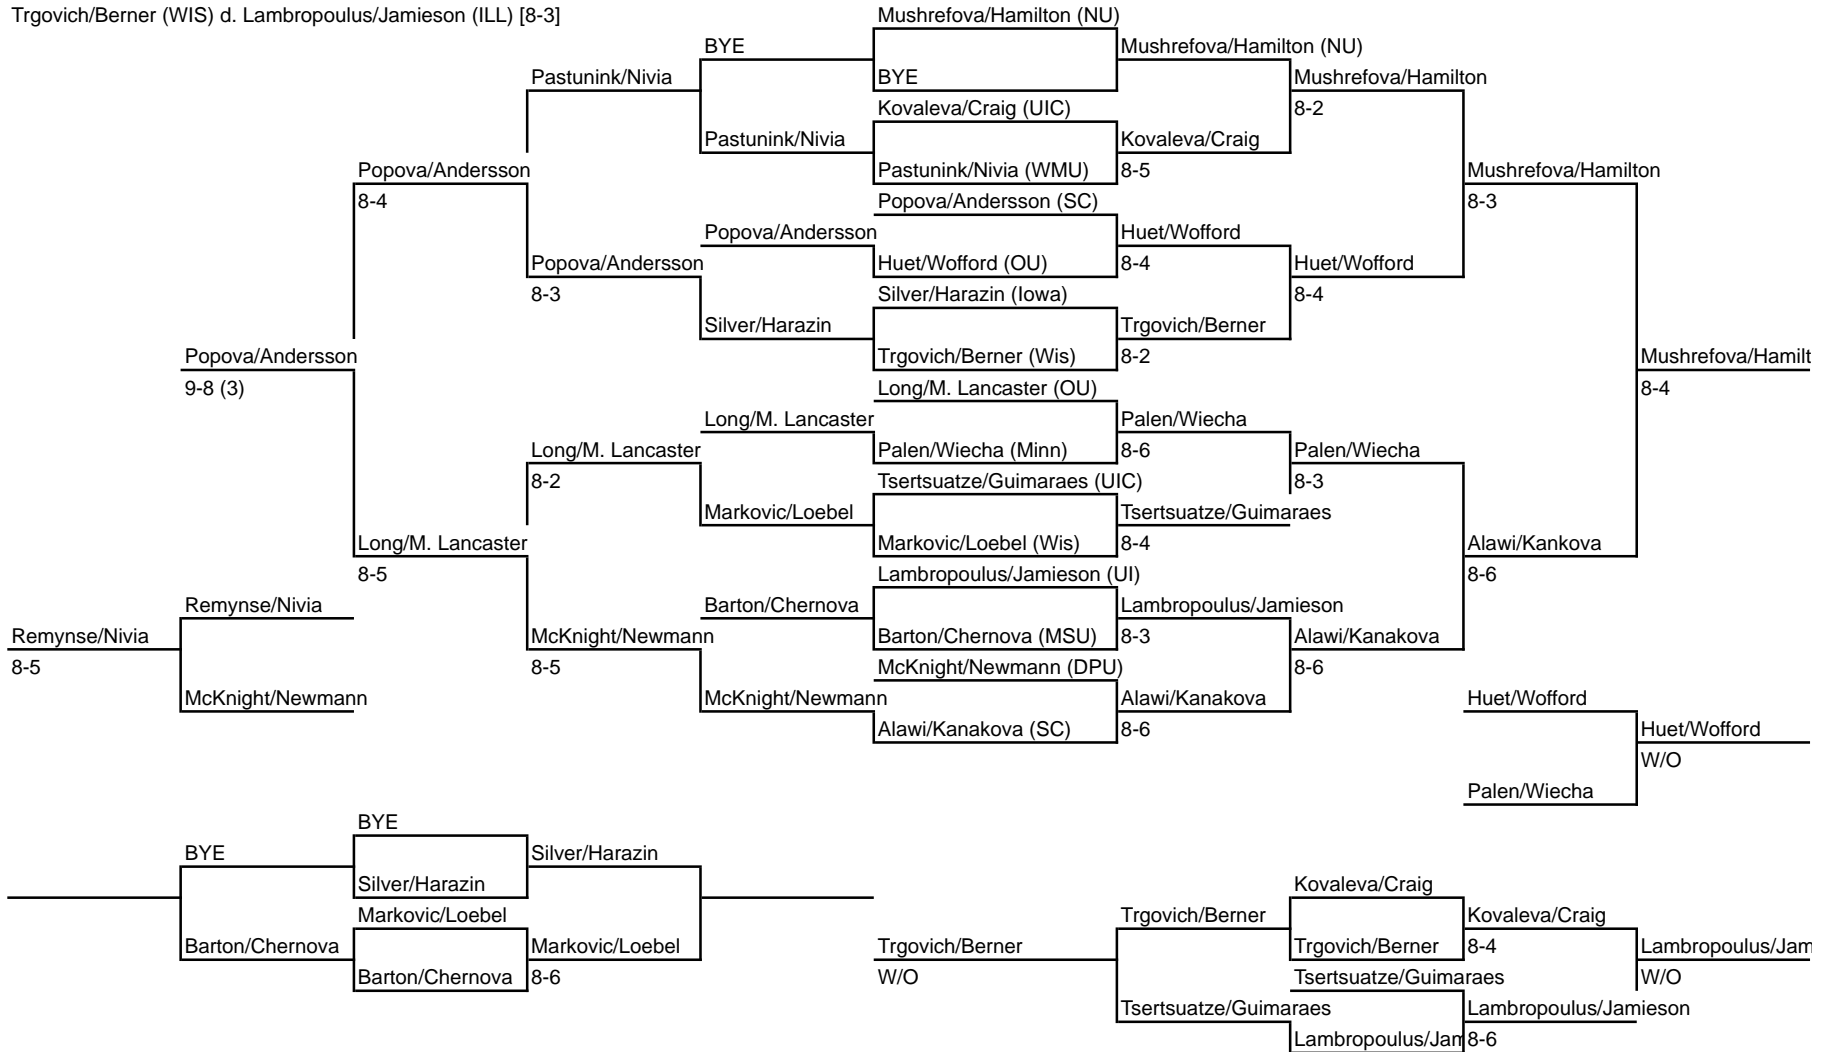

NORTHWESTERN WILDCAT INVITATIONAL

Sept. 30 - Oct. 1

FLIGHT A SINGLES

NORTHWESTERN WILDCAT INVITATIONAL

Sept. 30 - Oct. 1

FLIGHT B SINGLES

** - withdrew and replaced by WMU's Remyse

NORTHWESTERN WILDCAT INVITATIONAL

Sept. 30 - Oct. 1

FLIGHT C SINGLES

NORTHWESTERN WILDCAT INVITATIONAL

Sept. 30 - Oct. 1

Flight A Doubles

Extra Matches:

Huet/Wofford (OU) d Silver/Harazin (Iowa) [9-7]

Trgovich/Berner (WIS) d. Lambropoulus/Jamieson (ILL) [8-3]

NORTHWESTERN WILDCAT INVITATIONAL
Sept. 30 - Oct. 1
Flight B Doubles

Extra Matches:

Courtner/Muravnik (MINN) d. Hager/Yen (MSU) [8-1]

McCulloch/Zordani d. Gruber/Bauer [8-4]