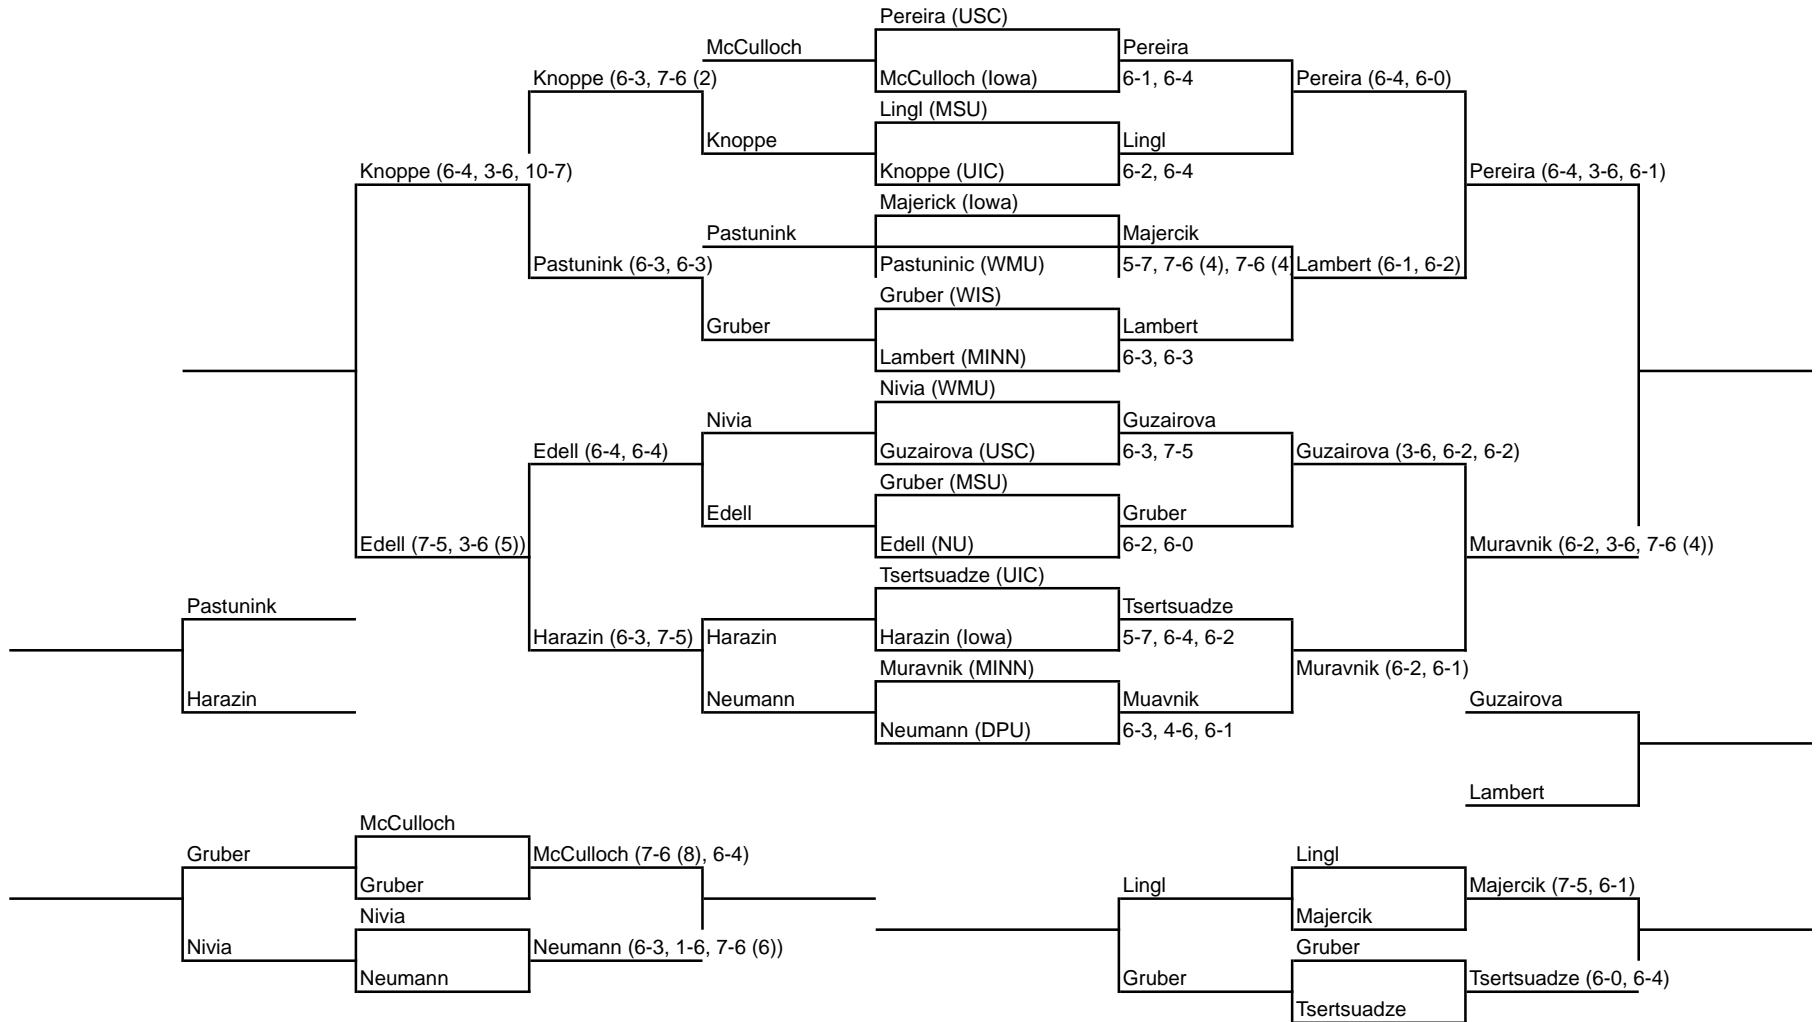

NORTHWESTERN WILDCAT INVITATIONAL

Sept. 30 - Oct. 1

FLIGHT A SINGLES

NORTHWESTERN WILDCAT INVITATIONAL

Sept. 30 - Oct. 1

FLIGHT B SINGLES

** - withdrew and replaced by WMU's Remyse

NORTHWESTERN WILDCAT INVITATIONAL

Sept. 30 - Oct. 1

FLIGHT C SINGLES

NORTHWESTERN WILDCAT INVITATIONAL

Sept. 30 - Oct. 1

Flight A Doubles

Extra Matches:

Huet/Wofford (OU) d Silver/Harazin (Iowa) [9-7]

Trgovich/Berner (WIS) d. Lambropoulus/Jamieson (ILL) [8-3]

NORTHWESTERN WILDCAT INVITATIONAL
Sept. 30 - Oct. 1
Flight B Doubles

Extra Matches:

Courtner/Muravnik (MINN) d. Hager/Yen (MSU) [8-1]

McCulloch/Zordani d. Gruber/Bauer [8-4]