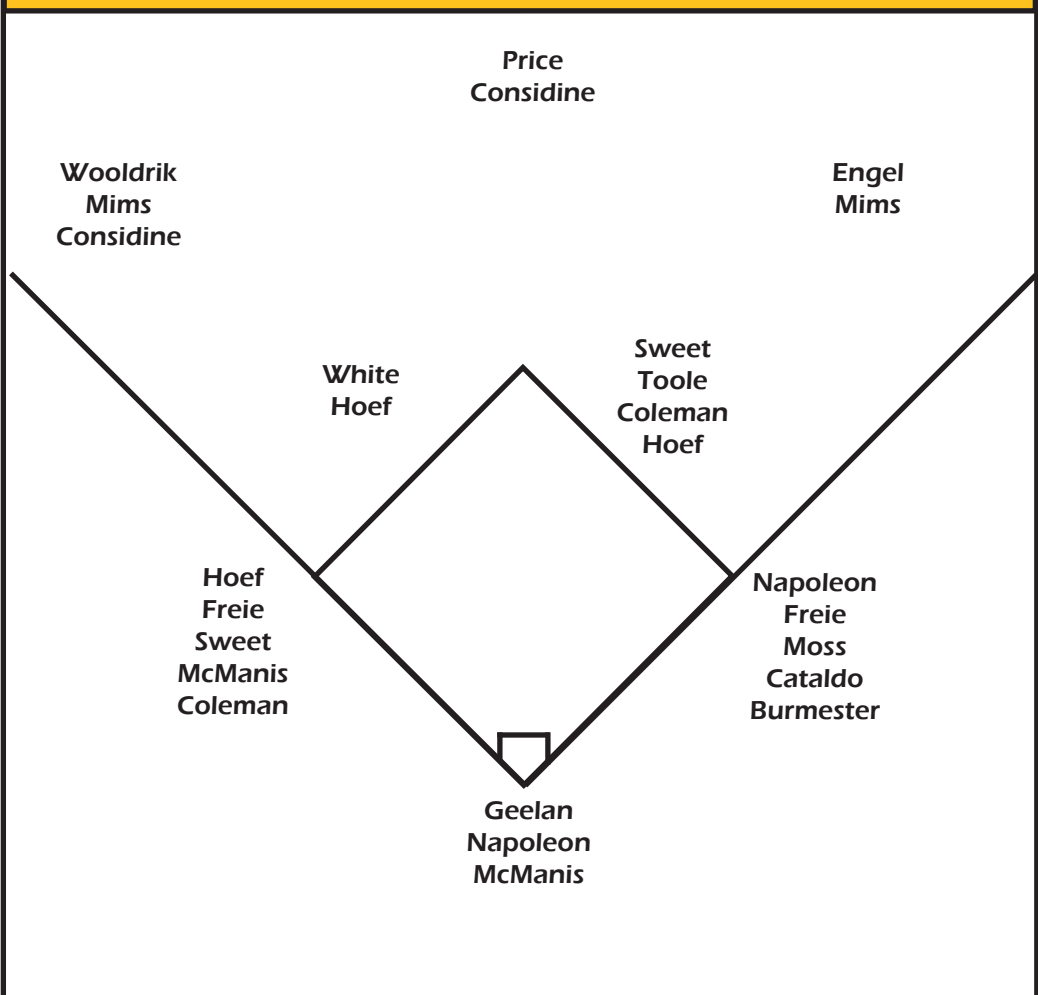

RBI.....	SWEET (15)
TOTAL BASES.....	PRICE, SWEET (36)
SLUGGING PCT.....	GEELAN (.619)
WALKS.....	FREIE (11)
HIT BY PITCH.....	WHITE, HOEF (6)
STRIKEOUTS.....	WHITE (20)
ON-BASE PERCENTAGE	GEELAN (.556)
OPS	GEELAN (1.175)
SACRIFICE FLIES.....	FIVE TIED (1)
SACRIFICE BUNTS.....	WHITE (8)
STOLEN BASES.....	SWEET (11)
STOLEN BASE ATTEMPTS	SWEET (15)

Iowa's INDIVIDUAL TEAM BATTING LEADERS

BATTING AVE.	GEELAN (.429)
GAMES.....	FOUR TIED (23)
GAMES STARTED	PRICE (23)
AT BATS	PRICE (93)
RUNS.....	PRICE (19)
HITS	SWEET (30)
DOUBLES.....	FREIE, SWEET (6)
TRIPLES	PRICE (2)
HOME RUNS	GEELAN (1)

Iowa's INDIVIDUAL PITCHING LEADERS

ERA	GUDEX (0.00)
WINS.....	GUDEX (3)
LOSSES.....	SEWARD, O'LOUGHLIN (3)
WINNING PCT.....	THREE TIED (1.000)
APPEARANCES.....	GUDEX (12)
GAMES STARTED	MAITLAND (6)
COMPLETE GAMES	MAITLAND (1)
SHUTOUTS	
SAVES.....	GUDEX (4)
INNINGS PITCHED	MAITLAND (34 1/3)
STRIKEOUTS.....	MAITLAND (25)
OPPONENT BATTING AVERAGE	GUDEX (.075)
WHIP	GUDEX (0.45)

Hawkeye Defensive Depth Chart