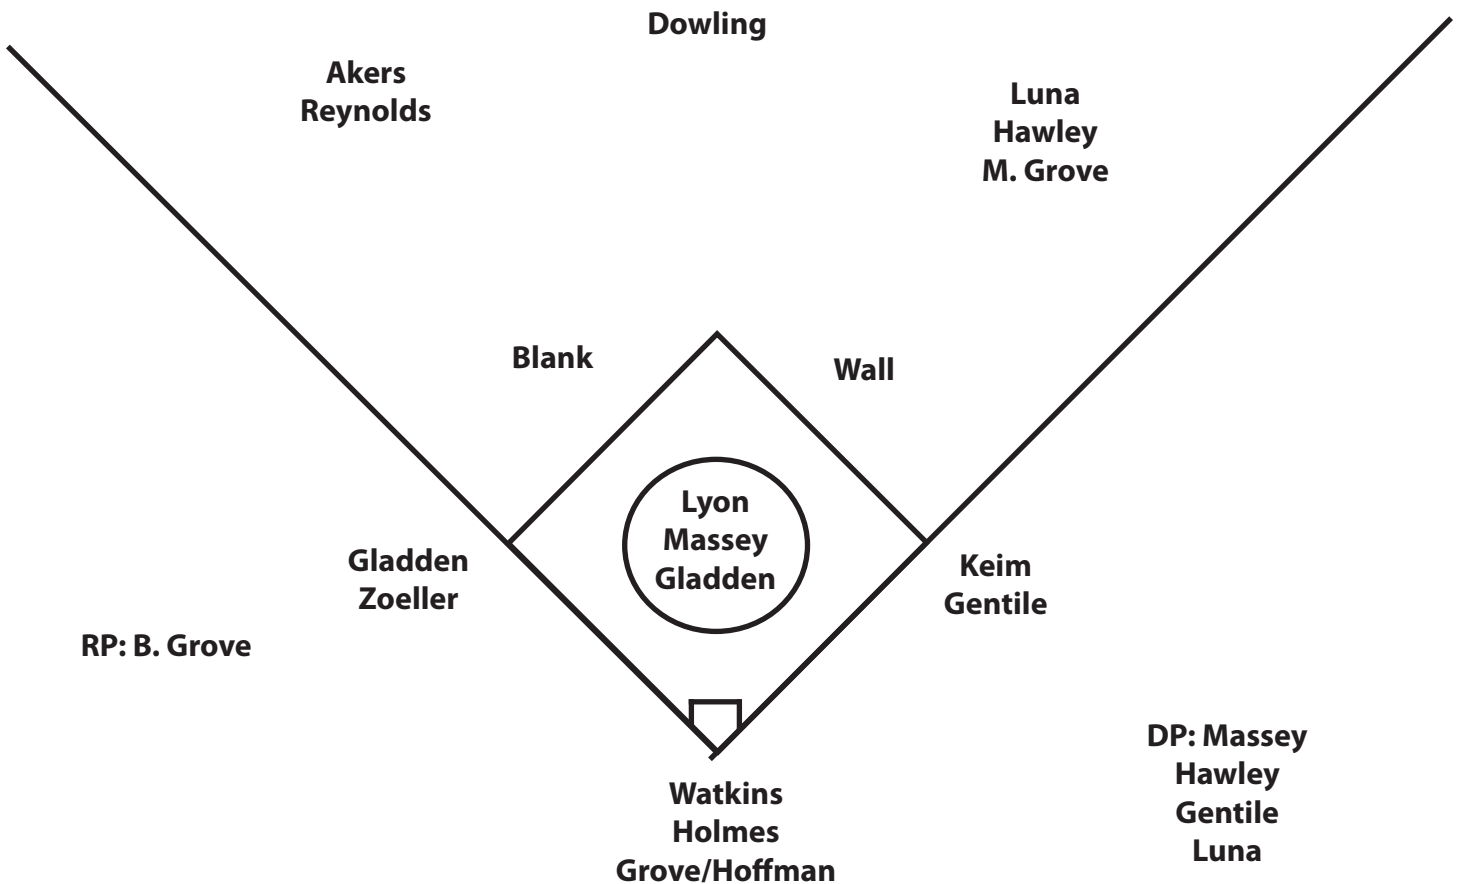

Iowa's Individual Team Batting Leaders

Batting Avg.	.423, Megan Blank
Games Played	25 (5 players)
Games Started	25 (5 players)
At Bats	79, Katie Keim
Runs	16, Megan Blank
Hits	30, Megan Blank

Doubles	9, Megan Blank
Triples	1, Megan Blank
Home Runs	3, Katie Keim
RBI	18, Katie Keim
Total Bases	44, Megan Blank
Slugging Pct.	.620, Megan Blank
Walks	12, Liz Watkins
Hit by Pitch	8, Brianna Luna
Strikeouts	28, Melanie Gladden
On-Base Percentage	.500, Megan Blank
Sacrifice Flies	2, Brianna Luna/Katie Keim
Sacrifice Hits	5, Ashley Akers
Stolen Bases	6, Katie Keim
Stolen Base Attempts	6, Katie Keim

Iowa's Individual Pitching Leaders

ERA	2.39, Kayla Massey
Wins	5, Chelsea Lyon/Kayla Massey
Appearances	14, Kayla Massey/Chelsea Lyon
Games Started	13, Chelsea Lyon
Complete Games	11, Kayla Massey
Shutouts	3, Chelsea Lyon
Saves	n/a
Innings Pitched	82.0 Kayla Massey
Strikeouts	53, Kayla Massey
Opponent Batting Average	.222, Kayla Massey

HAWKEYE DEFENSIVE DEPTH CHART