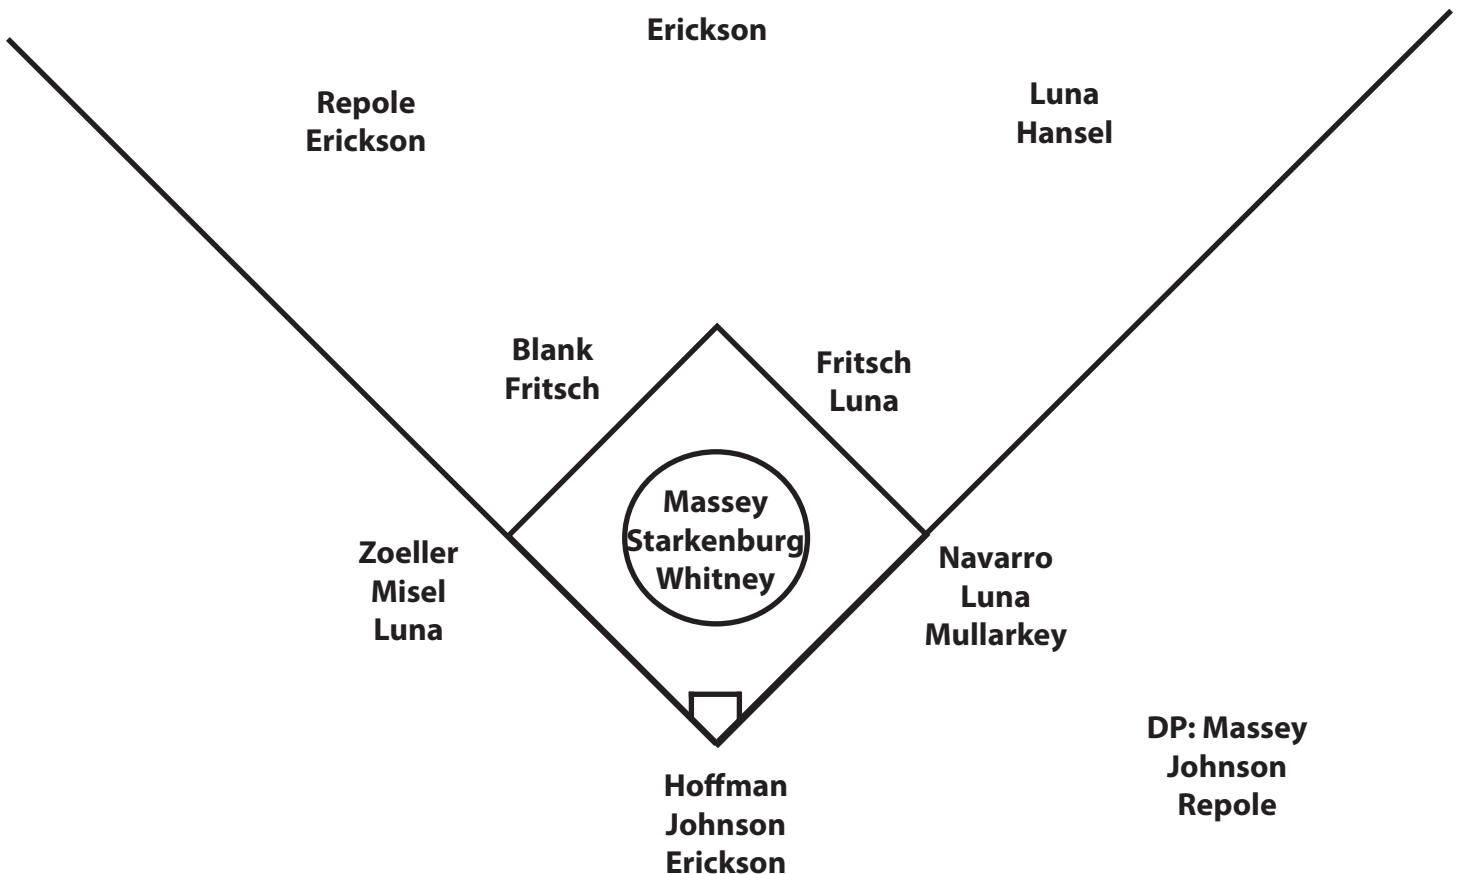

2014 Iowa Individual Team Batting Leaders

Batting Avg.	.370, Megan Blank
Games Played	28 (5 players)
Games Started	28 (4 players)
At Bats	88, Erin Erickson
Runs	13, Megan Blank

Hits	30, Megan Blank
Doubles	7, Michelle Zoeller
Triples	3, Megan Blank
Home Runs	4, Kayla Massey
RBIs	17, Megan Blank
Total Bases	45, Megan Blank
Walks	12, Megan Blank
Hit by Pitch	5, Brianna Luna/Whitney Repole
Strikeouts	23, Whitney Repole
On-Base Percentage	.458, Megan Blank
Sacrifice Flies	1, Blank/Erickson/Fritsch/Luna/Repole
Sacrifice Hits	5, Claire Fritsch
Stolen Bases	6, Claire Fritsch
Stolen Base Attempts	10, Claire Fritsch

2014 Iowa Individual Pitching Leaders

ERA	2.59, Kayla Massey
Wins	6, Kayla Massey
Appearances	19, Kayla Massey
Games Started	16, Kayla Massey
Complete Games	13, Kayla Massey
Shutouts	2, Kayla Massey
Saves	1, Shayla Starkenburg/Micaela Whitney
Innings Pitched	111.0, Kayla Massey
Strikeouts	65, Kayla Massey
Opponent Batting Average	.251, Kayla Massey

HAWKEYE DEFENSIVE DEPTH CHART