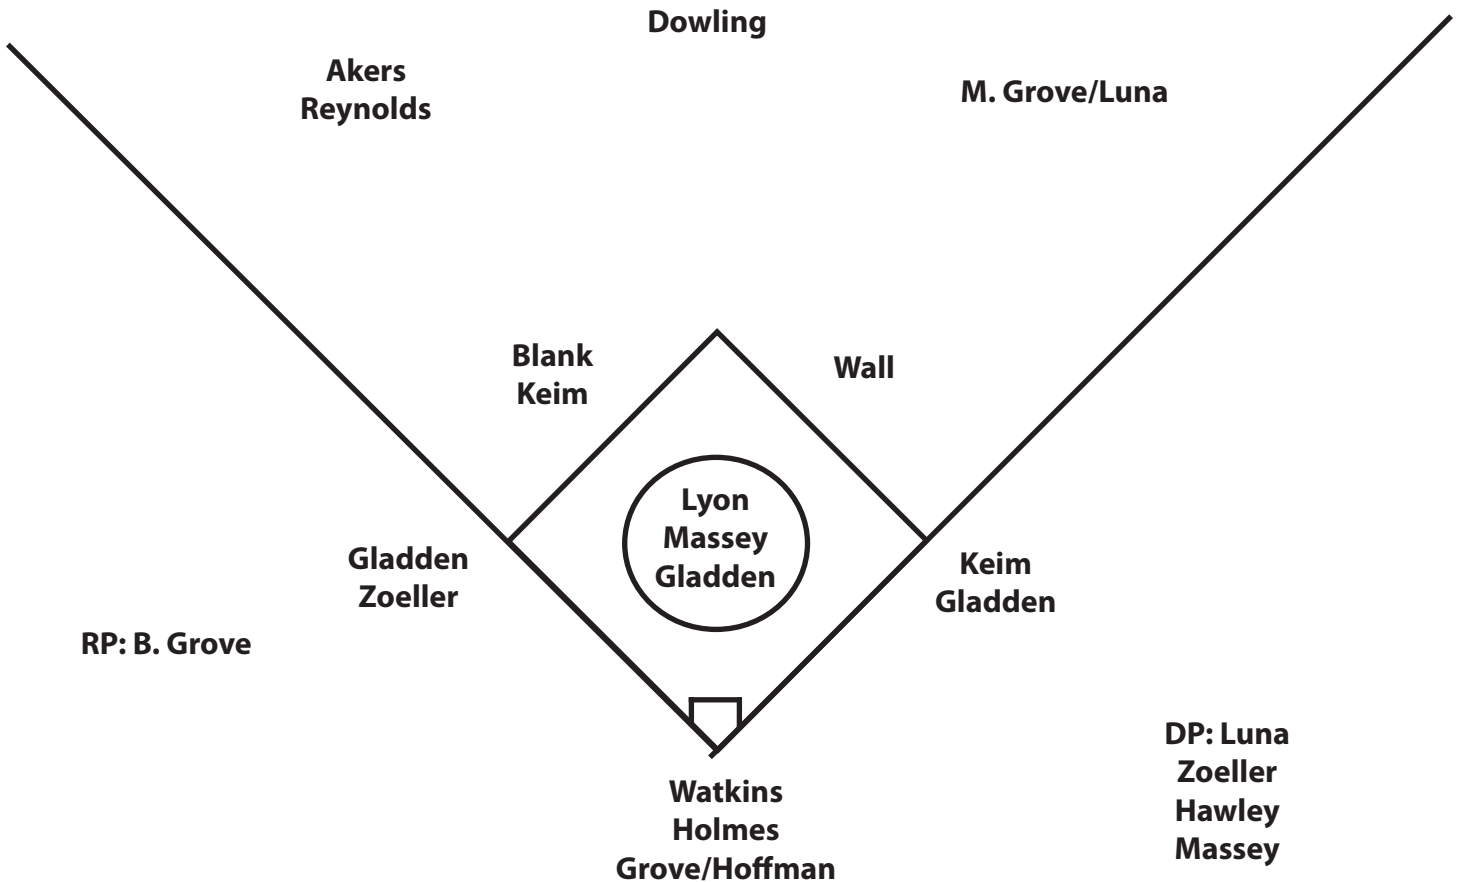

Iowa's Individual Team Batting Leaders

Batting Avg.	..... .397, Megan Blank
Games Played	..... 50 (4 players)
Games Started	..... 50 (3 players)
At Bats	..... 161, Johnnie Dowling
Runs	..... 33, Megan Blank/Katie Keim/Johnnie Dowling
Hits	..... 58, Megan Blank

Doubles	..... 17, Megan Blank
Triples	..... 5, Megan Blank
Home Runs	..... 8, Katie Keim
RBI's	..... 37, Katie Keim
Total Bases	..... 91, Megan Blank
Slugging Pct.	..... .623, Megan Blank
Walks	..... 24, Megan Blank
Hit by Pitch	..... 13, Liz Watkins
Strikeouts	..... 43, Melanie Gladden
On-Base Percentage	..... .486, Megan Blank
Sacrifice Flies	..... 2, Brianna Luna/Katie Keim/Megan Blank
Sacrifice Hits	..... 12, Ashley Akers
Stolen Bases	..... 9, Johnnie Dowling
Stolen Base Attempts	..... 13, Johnnie Dowling

Iowa's Individual Pitching Leaders

ERA	..... 2.06, Kayla Massey
Wins	..... 13, Kayla Massey
Appearances	..... 30, Kayla Massey
Games Started	..... 26, Chelsea Lyon
Complete Games	..... 22, Kayla Massey
Shutouts	..... 6, Kayla Massey
Saves	..... n/a
Innings Pitched	..... 170.0, Kayla Massey
Strikeouts	..... 110, Chelsea Lyon/Kayla Massey
Opponent Batting Average	..... .227, Kayla Massey

HAWKEYE DEFENSIVE DEPTH CHART