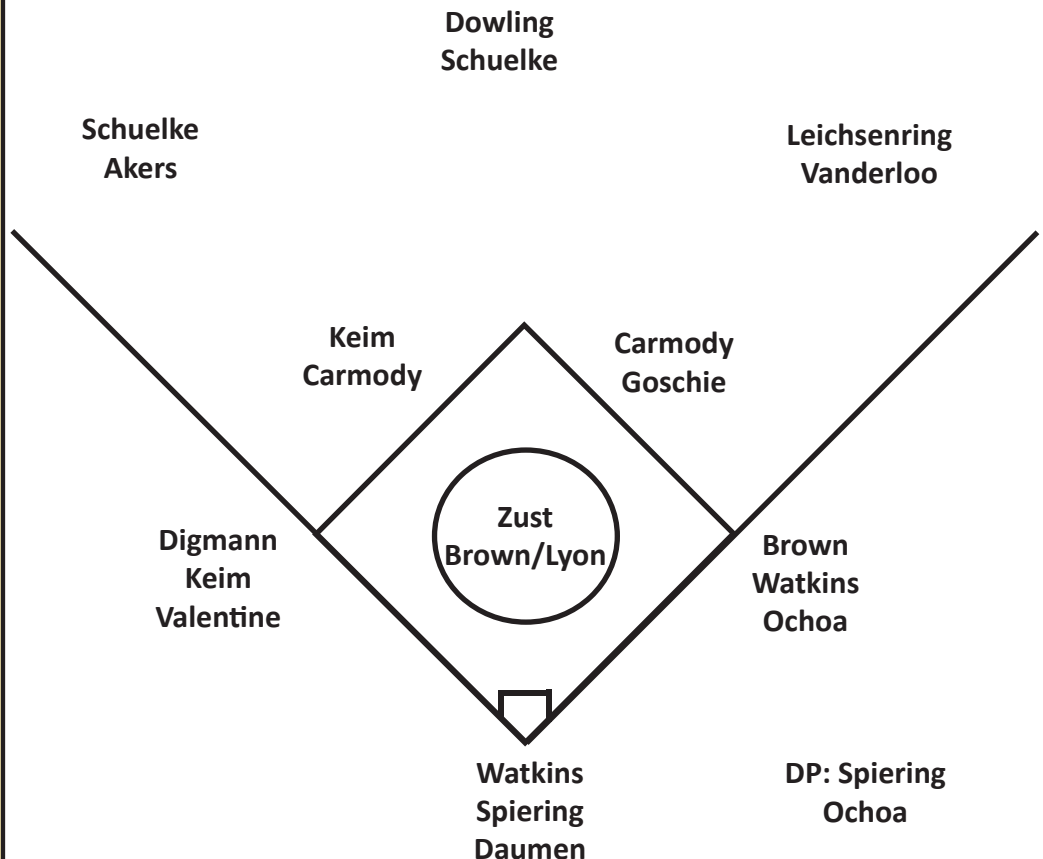

Iowa Team Highs

Longest Winning Streak	4
Longest Losing Streak	4
Current Streak	1
Largest Margin of Victory	4
Largest Margin of Defeat	10
Most At-Bats	Georgia Tech (2/28), 39
Most Runs Scored	Georgia Tech (2/28), 8
Most Hits	Georgia Tech (2/28), 15
Most RBI	three times, 6
Most Doubles	Cal State Northridge, 3
Most Triples	six times, 1
Most Home Runs	Cal State Northridge, 2
Most Stolen Bases	four times, 3
Most Strikeouts (pitchers)	three times, 7
Most Errors	Alabama (2/26), 3
Most Runs Allowed	Maryland (2/27), 11
Most Hits Allowed	Iowa State (2/13), 12
Most Walks Allowed	Maryland (2/27), 8

Iowa's Individual Team Batting Leaders

Batting Avg.	Carmody, .342
Games Played	seven players, 25
Games Started	four players, 25
At Bats	Digmann, 85
Runs	Carmody, Akers, 12
Hits	Carmody, Digmann, 27
Doubles	Ochoa, 5

Triples	Watkins, 4
Home Runs	Carmody, 6
RBI	Brown, Carmody, 15
Total Bases	Carmody, 47
Slugging Pct.	Carmody, .595
Walks	Brown, 14
Hit by Pitch	Watkins, 2
Strikeouts	Schuelke, 21
On-Base Percentage	Schuelke, .378
Sacrifice Flies	Brown, 2
Sacrifice Hits	Keim, 5
Stolen Bases	Digmann, 8
Stolen Base Attempts	Digmann, 10

Iowa's Individual Pitching Leaders

ERA	Zust, 2.84
Wins	Zust, 8
Appearances	Zust, 23
Games Started	Zust, 16
Complete Games	Zust, 11
Shutouts	Zust, 1
Saves	Zust, 1
Innings Pitched	Zust, 107.2
Strikeouts	Zust, 57
Opponent Batting Average	Zust, .236

Hawkeye Defensive Depth Chart