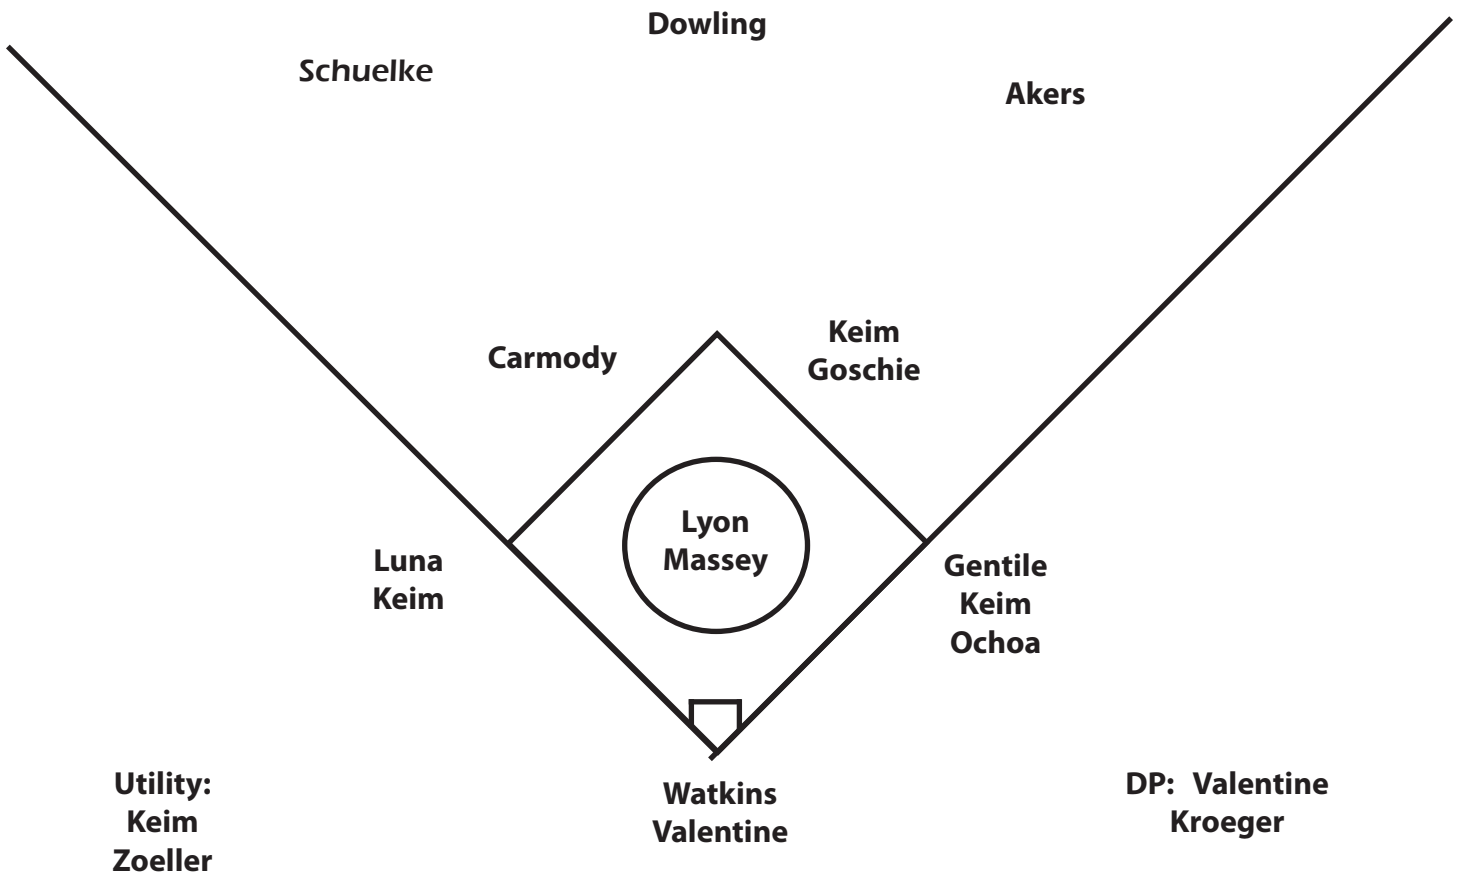

Iowa's Individual Team Batting Leaders

Batting Avg.....	.385, Nikki Gentile
Games Played.....	7 (6 players)
Games Started.....	6 (6 players)
At Bats.....	22, Katie Keim
Runs.....	5, Johnnie Dowling
Hits.....	8, Chelsey Carmody

Doubles.....	3 (2 players)
Triples.....	n/a
Home Runs.....	2, Jenny Schuelke
RBI.....	9, Jenny Schuelke
Total Bases.....	15, Jenny Schuelke
Slugging Pct.....	.833, Jenny Schuelke
Walks.....	3 (2 players)
Hit by Pitch.....	2, Johnnie Dowling
Strikeouts.....	7, Jenny Schuelke
On-Base Percentage.....	.438, Nikki Gentile
Sacrifice Flies.....	1, Nikki Gentile
Sacrifice Hits.....	2, Chelsey Carmody
Stolen Bases.....	2, Johnnie Dowling
Stolen Base Attempts.....	4, Johnnie Dowling

Iowa's Individual Pitching Leaders

ERA.....	3.14, Kayla Massey
Wins.....	3, Kayla Massey
Appearances.....	7, Kayla Massey
Games Started.....	4, Chelsea Lyon
Complete Games.....	2, Kayla Massey
Shutouts.....	1, Kayla Massey
Saves.....	n/a
Innings Pitched.....	29.0, Kayla Massey
Strikeouts.....	34, Kayla Massey
Opponent Batting Average.....	.222, Kayla Massey

HAWKEYE DEFENSIVE DEPTH CHART