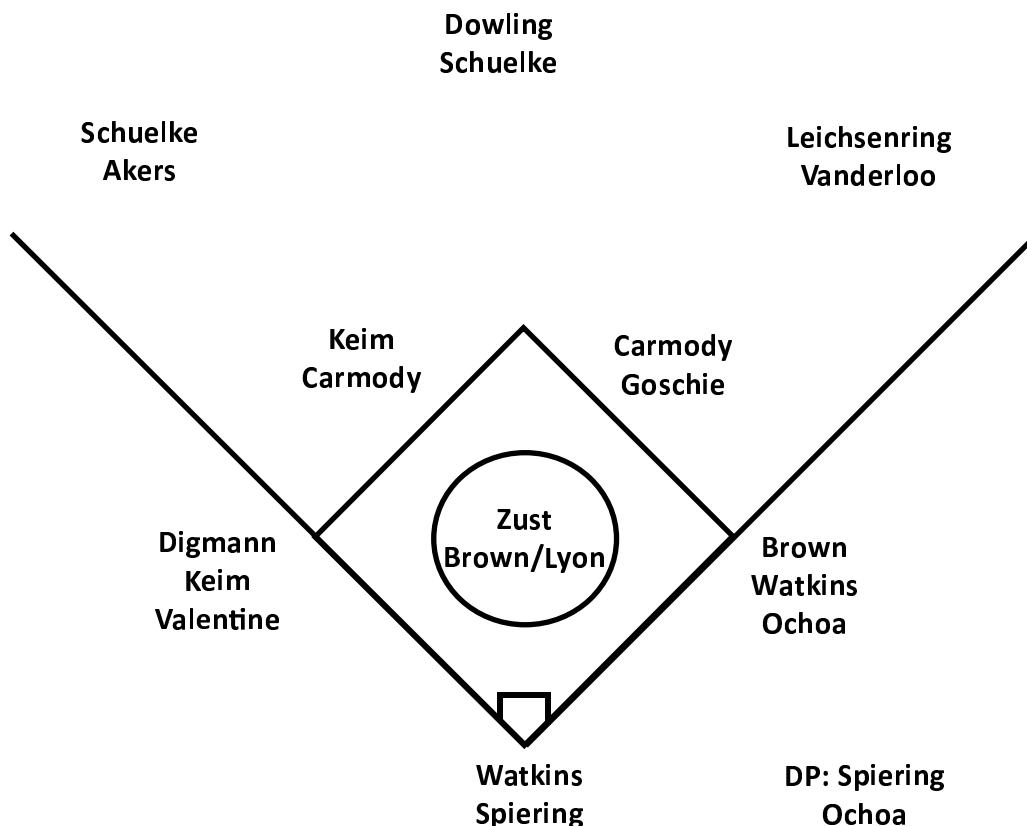

In 1999, Blevins was the 17th inductee into the NFCA Hall of Fame. She was also inducted into the Indiana University Hall of Fame in 2005.

In her 23 seasons at Iowa, Blevins has guided the Hawkeyes to four College World Series berths, 16 NCAA Tournament appearances and four Big Ten Championships. She is Iowa's all-time winningest coach with a record of 920-417-3 (.687)

Blevins is the second-winningest active coach in Division I softball with a career record of 1220-565-5 (.683). She has been named the National Coach of the Year twice (1986 and 1991) and the Big Ten Conference Coach of the Year three times (1989, 1997 and 2000).

Now Batting for Iowa • The Hawkeyes welcome five newcomers to the 2010 roster. Juniors Stephanie Ochoa and Sarah Spiering hit campus after two celebrated careers at the Junior College level.

Oregon native Jordan Goschie rounds out the freshmen class with Iowa prep standouts Ashley Akers and Johnnie Dowling. The trio combined for nine all-state appearances throughout their high school careers.

Returning Award Winners • Sophomore Liz Watkins was given three awards at the 2009 softball banquet; Most Improved, Coaches and Peg Augspurger Hawkeye Heart award.

Sophomore Katie Keim shared the Most Improved award with Watkins. Seniors Katie Brown and Amanda Zust shared the team's Golden Glove award.

Hawkeye Defensive Depth Chart