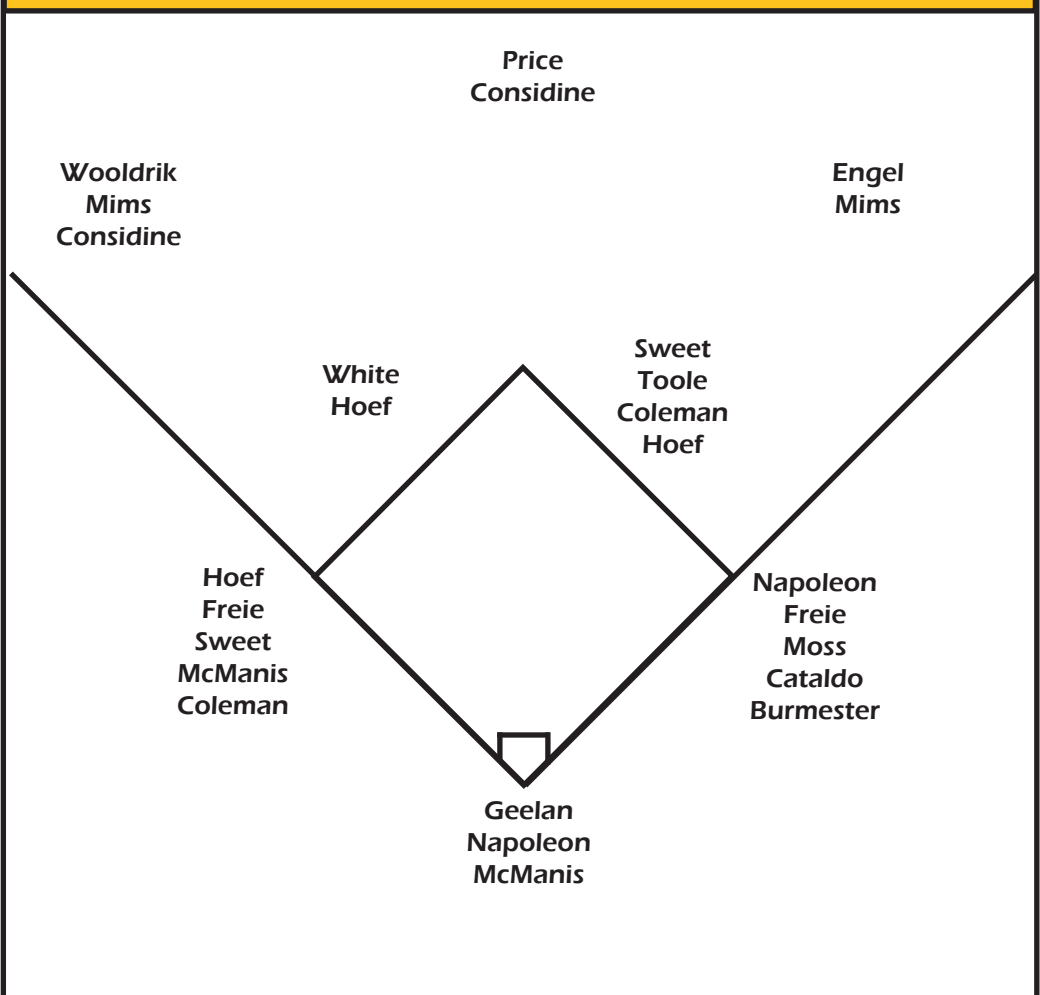

RBI.....	NAPOLEON (21)
TOTAL BASES.....	PRICE (48)
SLUGGING PCT.....	FREIE (.405)
WALKS.....	PRICE, NAPOLEON (13)
HIT BY PITCH.....	HOEF (9)
STRIKEOUTS.....	WHITE (28)
ON-BASE PERCENTAGE	GEELAN (.426)
OPS	SWEET (.808)
SACRIFICE FLIES.....	WHITE (2)
SACRIFICE BUNTS.....	WHITE (11)
STOLEN BASES.....	SWEET (15)
STOLEN BASE ATTEMPTS	SWEET (19)

Iowa's Individual Team Batting Leaders

BATTING AVE.	SWEET (.321)
GAMES.....	PRICE, WHITE (32)
GAMES STARTED	PRICE (32)
AT BATS	PRICE (124)
RUNS.....	PRICE, WHITE (23)
HITS.....	PRICE (37)
DOUBLES.....	FREIE (8)
TRIPLES	PRICE, WHITE (2)
HOME RUNS	GEELAN, NAPOLEON, PRICE, SWEET (1)

Iowa's Individual Pitching Leaders

ERA	GUDEX (0.96)
WINS.....	MAITLAND (4)
LOSSES.....	O'LOUGHLIN (4)
WINNING PCT.....	TURNBULL (1.000)
APPEARANCES.....	GUDEX (16)
GAMES STARTED	MAITLAND (8)
COMPLETE GAMES	MAITLAND (2)
SHUTOUTS	
SAVES.....	GUDEX (6)
INNINGS PITCHED	MAITLAND (44 2/3)
STRIKEOUTS.....	MAITLAND (32)
OPPONENT BATTING AVERAGE	GUDEX (.148)
WHIP	GUDEX (0.91)

Hawkeye Defensive Depth Chart