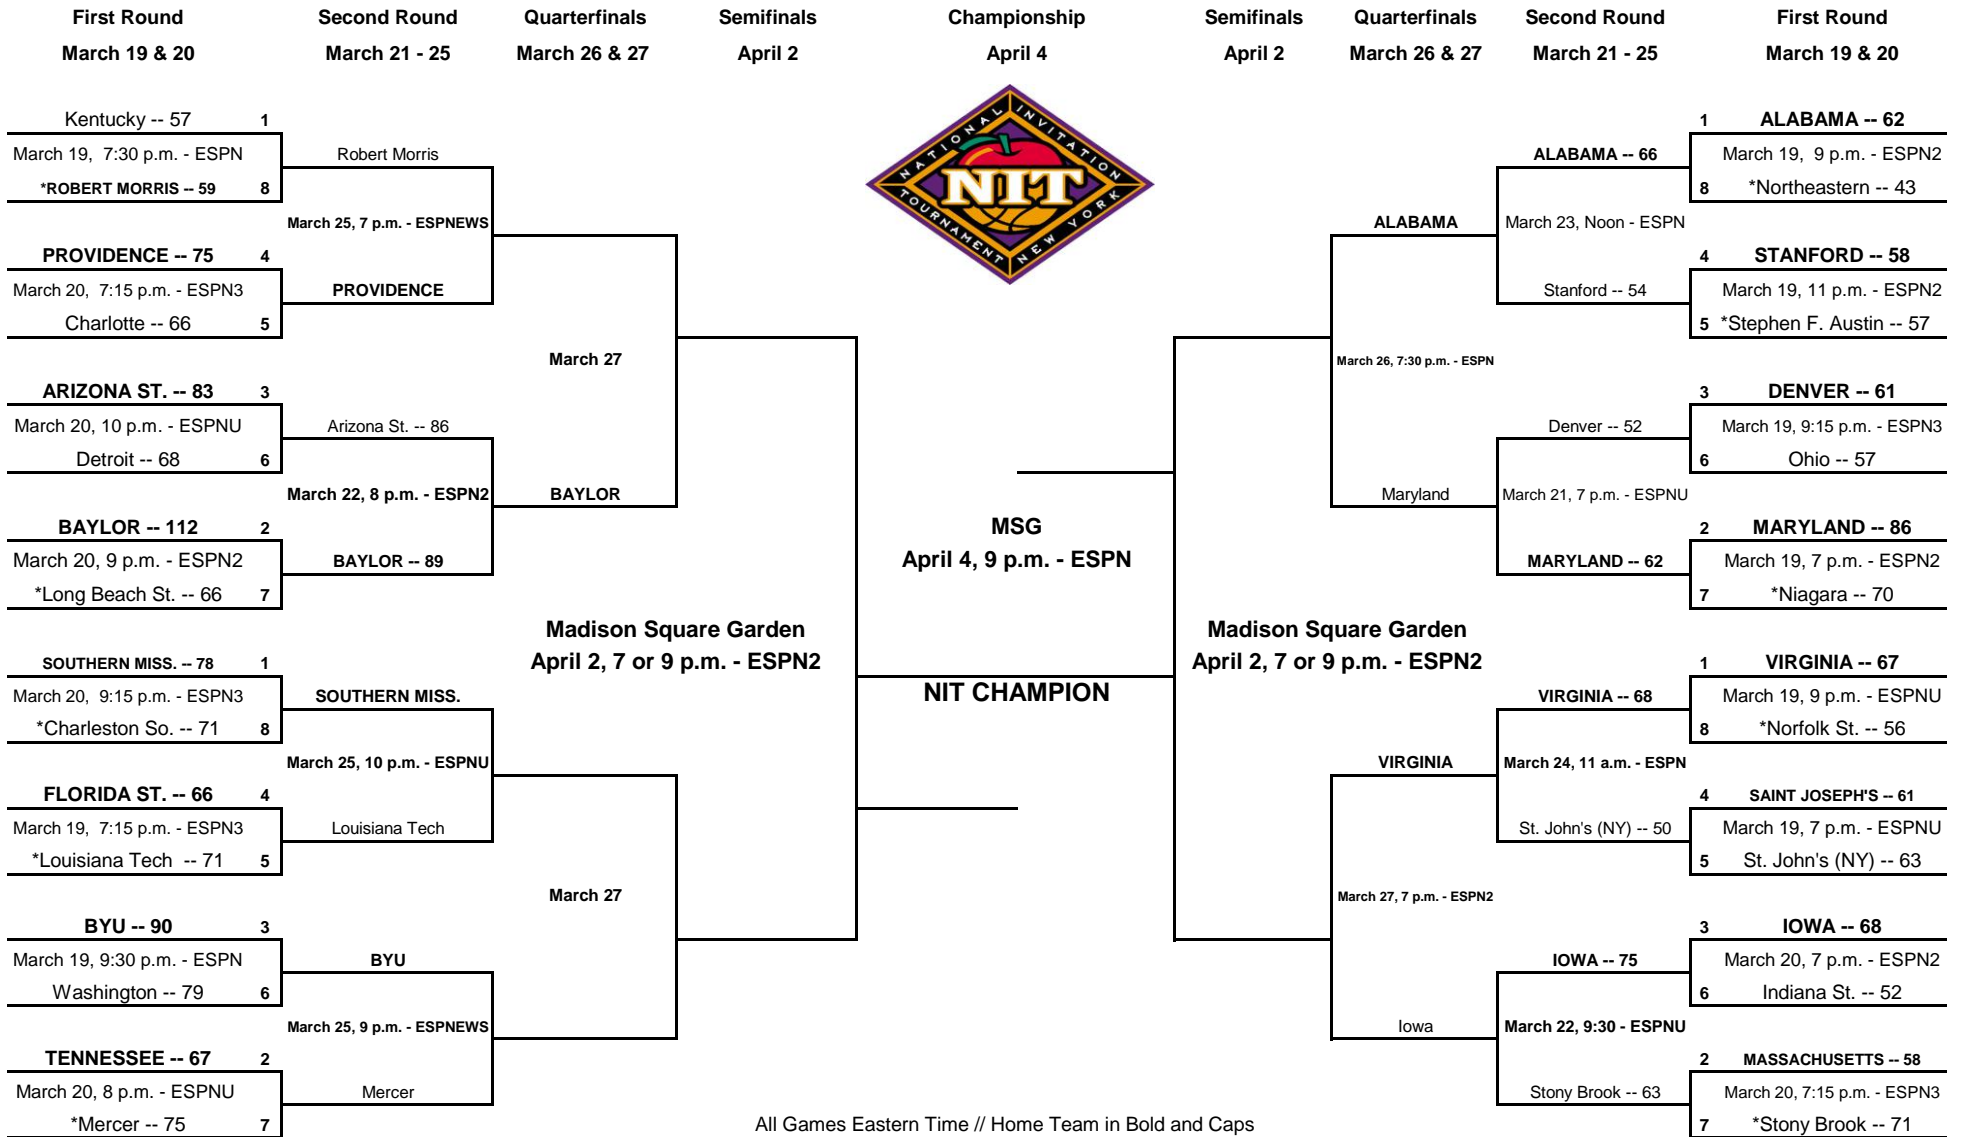

2013 NATIONAL INVITATION TOURNAMENT®

All Games Eastern Time // Home Team in Bold and Caps
*Automatic Qualifiers - Regular Season Conference Champions