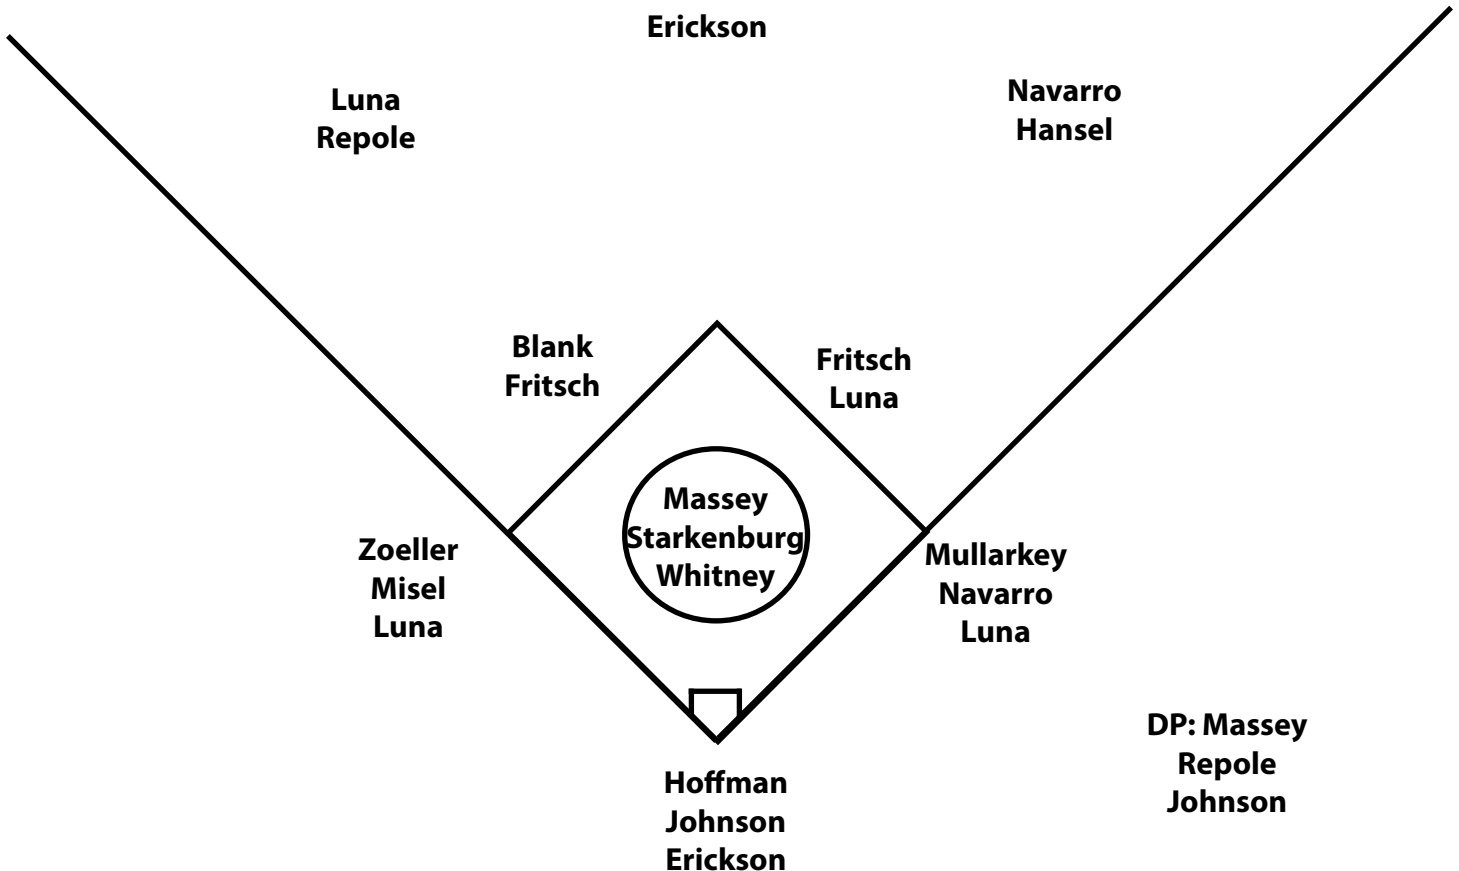

2014 Iowa Individual Team Batting Leaders

Batting Avg.	.343, Megan Blank
Games Played	35 (5 players)
Games Started	35 (4 players)
At Bats	106, Erin Erickson
Runs	14, Megan Blank

Hits	35, Megan Blank
Doubles	7, Megan Blank/Erin Erickson/Michelle Zoeller
Triples	3, Megan Blank
Home Runs	5, Kayla Massey
RBIs	17, Megan Blank
Total Bases	51, Megan Blank
Walks	13, Megan Blank
Hit by Pitch	6, Brianna Luna
Strikeouts	27, Erin Erickson
On-Base Percentage	.427, Megan Blank
Sacrifice Flies	1, Blank/Erickson/Fritsch/Luna/Repole
Sacrifice Hits	6, Alyssa Navarro
Stolen Bases	6, Claire Fritsch
Stolen Base Attempts	10, Claire Fritsch

2014 Iowa Individual Pitching Leaders

ERA	2.51, Kayla Massey
Wins	7, Kayla Massey
Appearances	22, Kayla Massey
Games Started	19, Kayla Massey
Complete Games	16, Kayla Massey
Shutouts	2, Kayla Massey
Saves	1, Shayla Starkenburg/Micaela Whitney
Innings Pitched	131.1, Kayla Massey
Strikeouts	74, Kayla Massey
Opponent Batting Average	.244, Kayla Massey

HAWKEYE DEFENSIVE DEPTH CHART