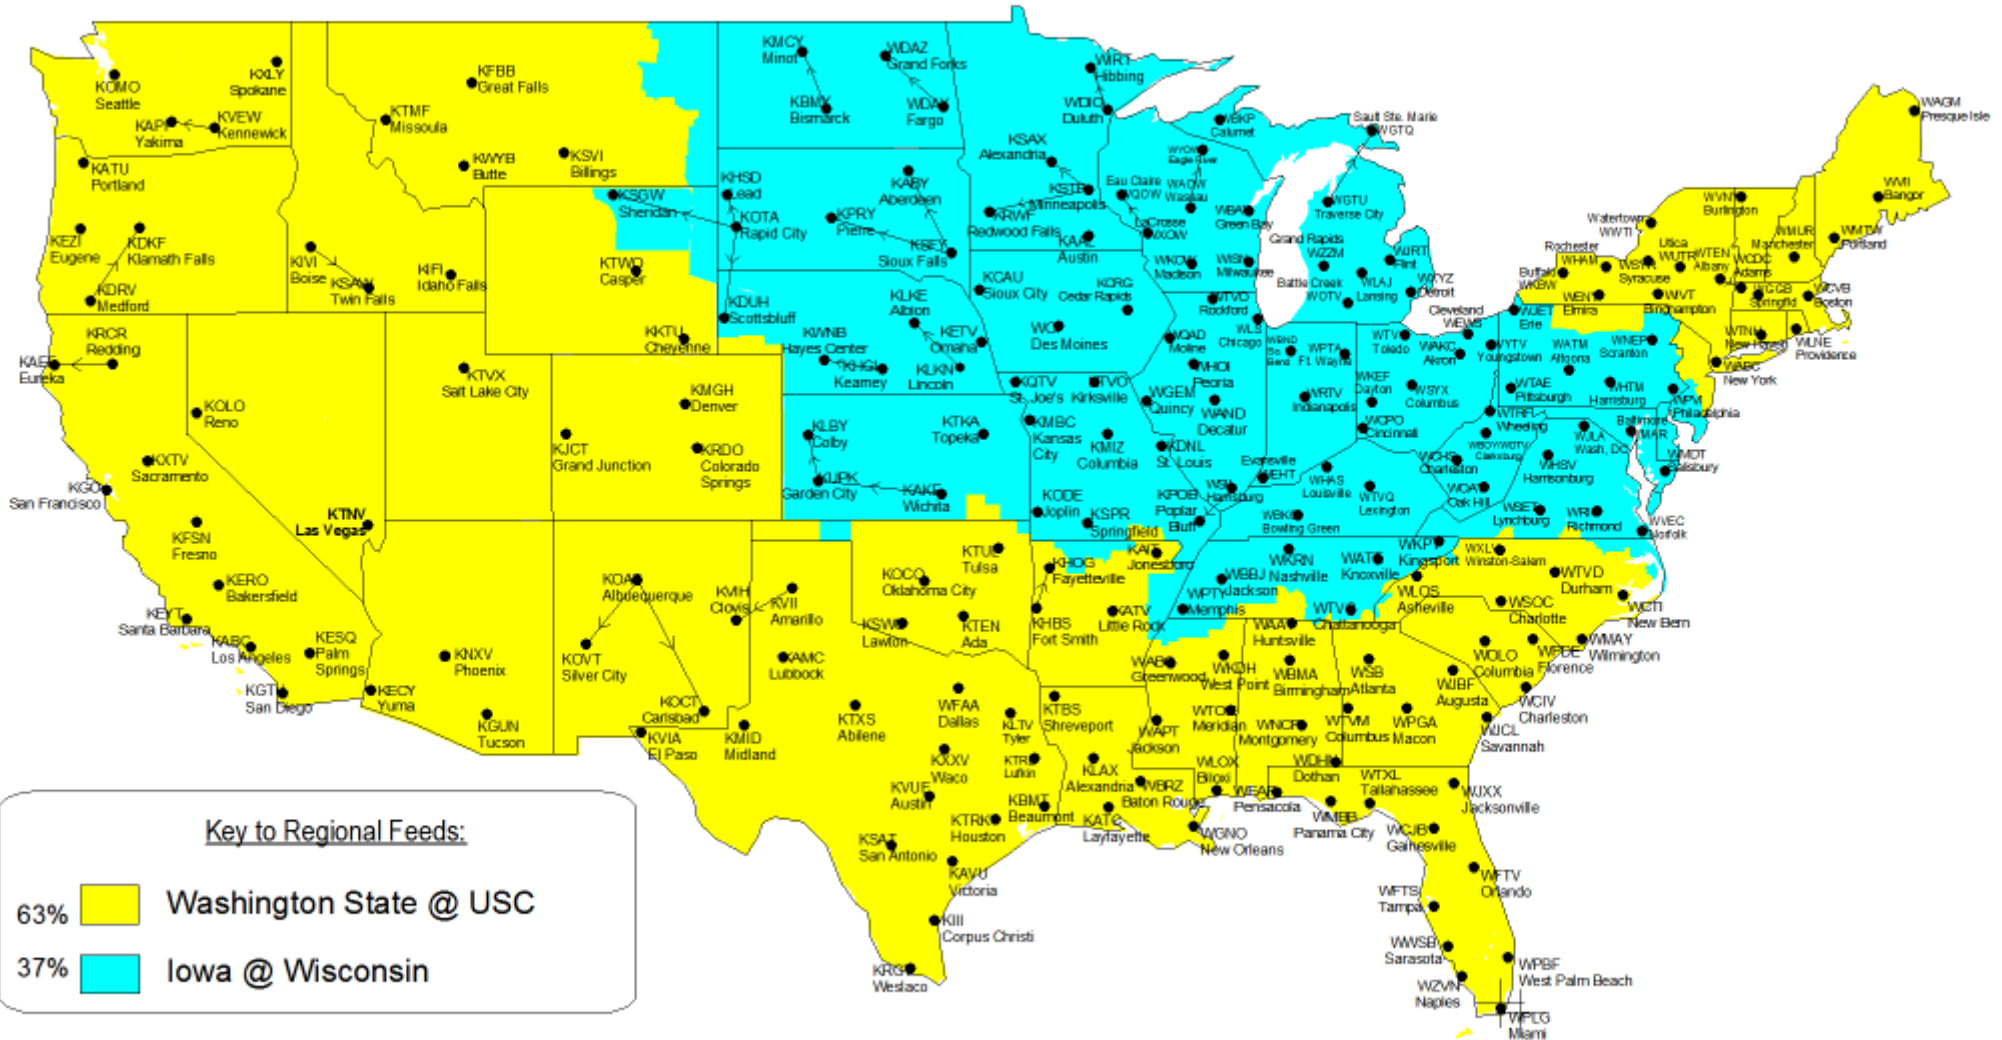

**Saturday Night Football Presented by Southwest Airlines - ESPN on ABC**  
**Washington State @ USC, Iowa @ Wisconsin**  
**Saturday, September 22, 2007 8:00PM - 11:30PM ET (5:00PM - 8:30PM PT)**

Note: Hawaii and Alaska will receive Washington State @ USC