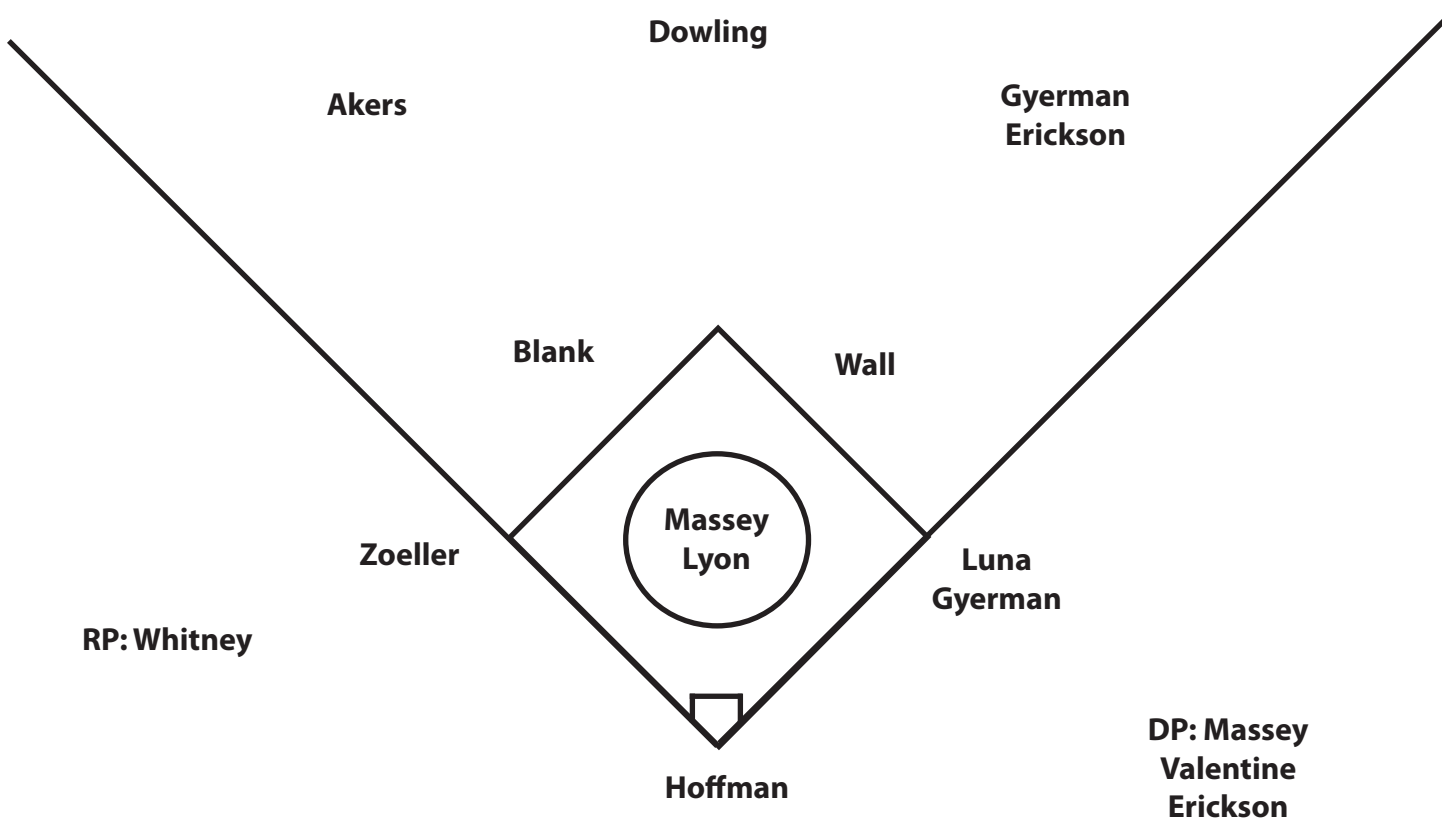

Iowa's Individual Team Batting Leaders

Batting Avg.	.450, Megan Blank
Games Played	49 (6 players)
Games Started	49 (4 players)
At Bats	168, Johnnie Dowling
Runs	42, Johnnie Dowling
Hits	63, Megan Blank
Doubles	15, Megan Blank
Triples	4, Johnnie Dowling

Home Runs	11, Megan Blank
RBIs	58, Megan Blank
Total Bases	115, Megan Blank
Walks	32, Megan Blank
Hit by Pitch	26, Bradi Wall
Strikeouts	41, Sammi Gyerman
On-Base Percentage	.566, Megan Blank
Sacrifice Flies	3, Brianna Luna/Kayla Massey
Sacrifice Hits	6, Bradi Wall
Stolen Bases	17, Johnnie Dowling
Stolen Base Attempts	18, Johnnie Dowling

Iowa's Individual Pitching Leaders

ERA	3.14, Micaela Whitney
Wins	14, Kayla Massey
Appearances	30, Kayla Massey
Games Started	27, Kayla Massey
Complete Games	22, Kayla Massey
Shutouts	3, Kayla Massey/Chelsea Lyon
Saves	1, Kayla Massey/Micaela Whitney
Innings Pitched	172.1, Kayla Massey
Strikeouts	97, Kayla Massey
Opponent Batting Average	.260, Kayla Massey

HAWKEYE DEFENSIVE DEPTH CHART