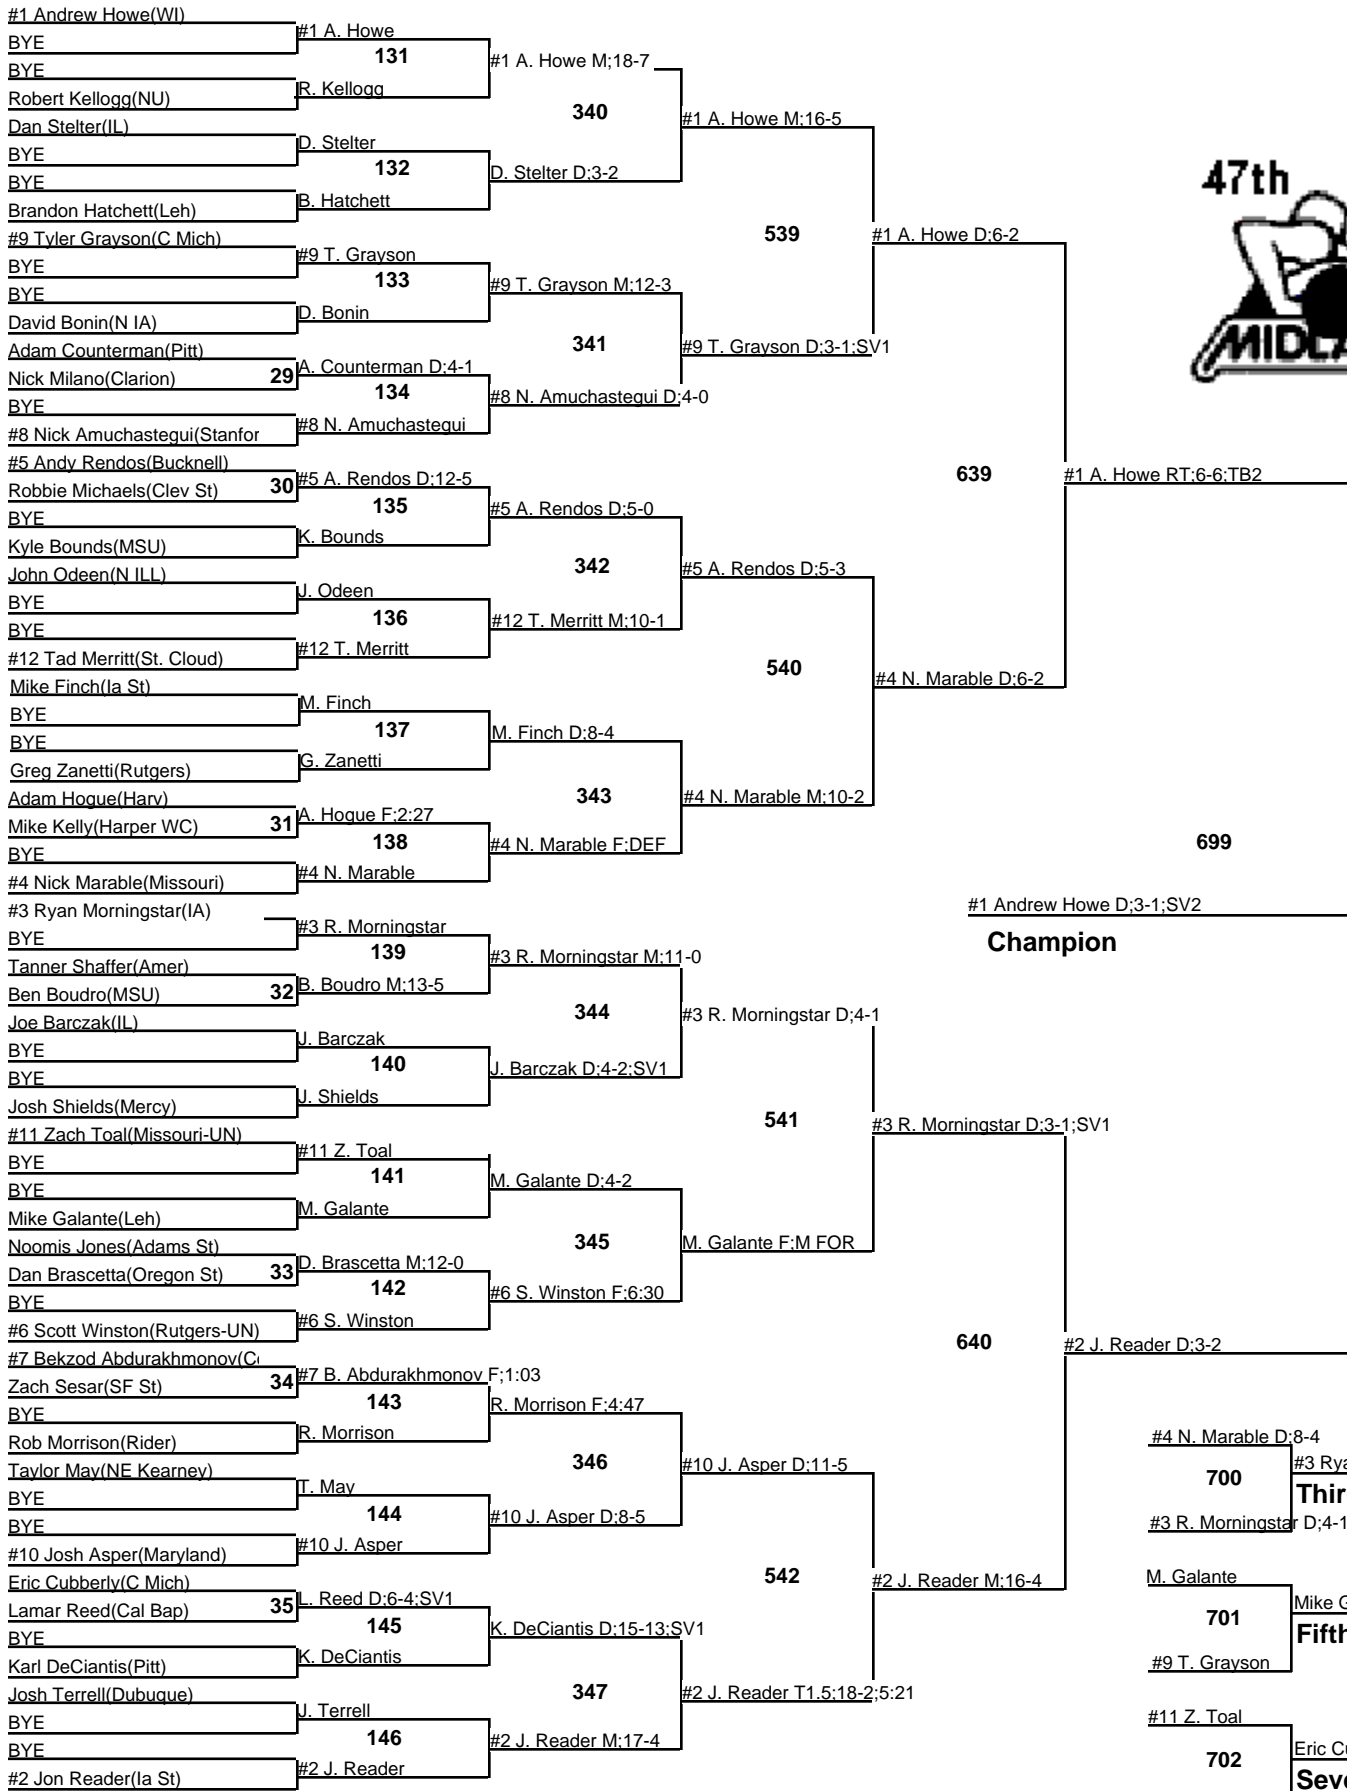

2009 Midlands

165
Championship
29-30 December 2009