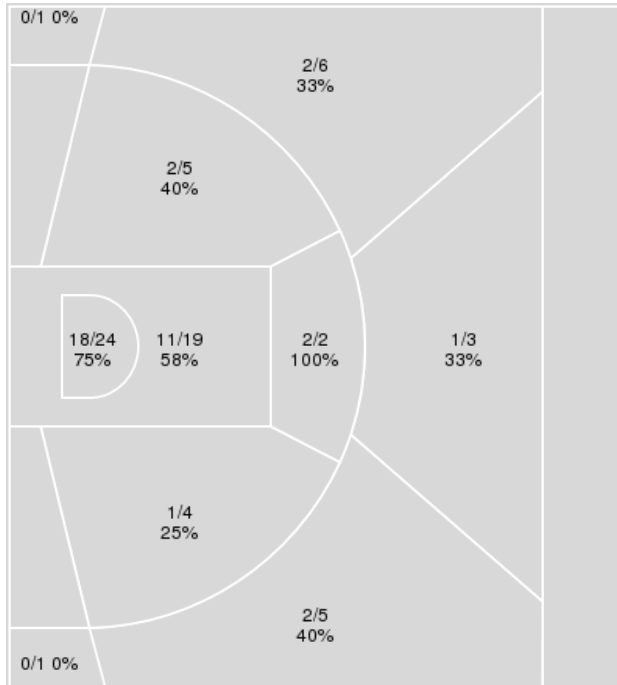

Iowa at Maryland

02/13/20 XFINITY Center, College Park
2019-20 Women's Basketball

Officials: Michael McConnell, Nykesha Thompson, Tiffany Bird

{ Players => All; } FG Types => All; Results => All;

{ Players => All; } FG Types => All; Results => All;

Maryland