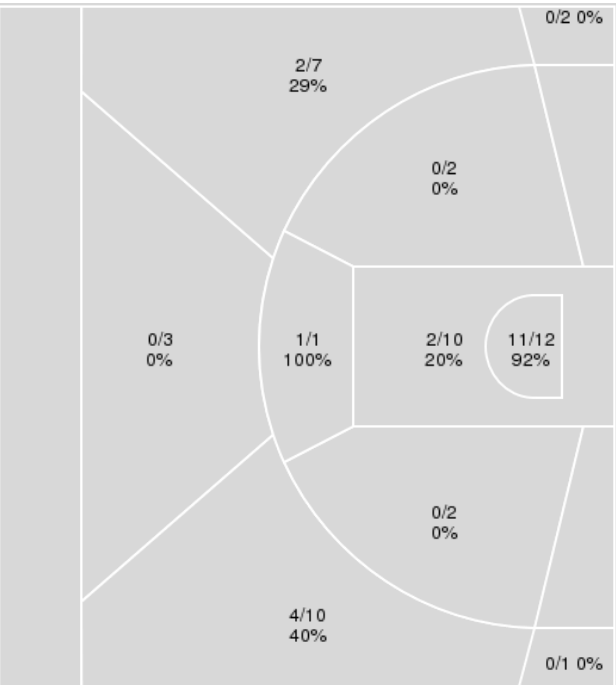

Iowa

Maryland	M/A	%
Field Goals	39/70	56
2 Points	34/54	63
3 Points	5/16	31
Free Throws	10/18	56

Iowa	M/A	%
Field Goals	20/50	40
2 Points	14/27	52
3 Points	6/23	26
Free Throws	13/16	81