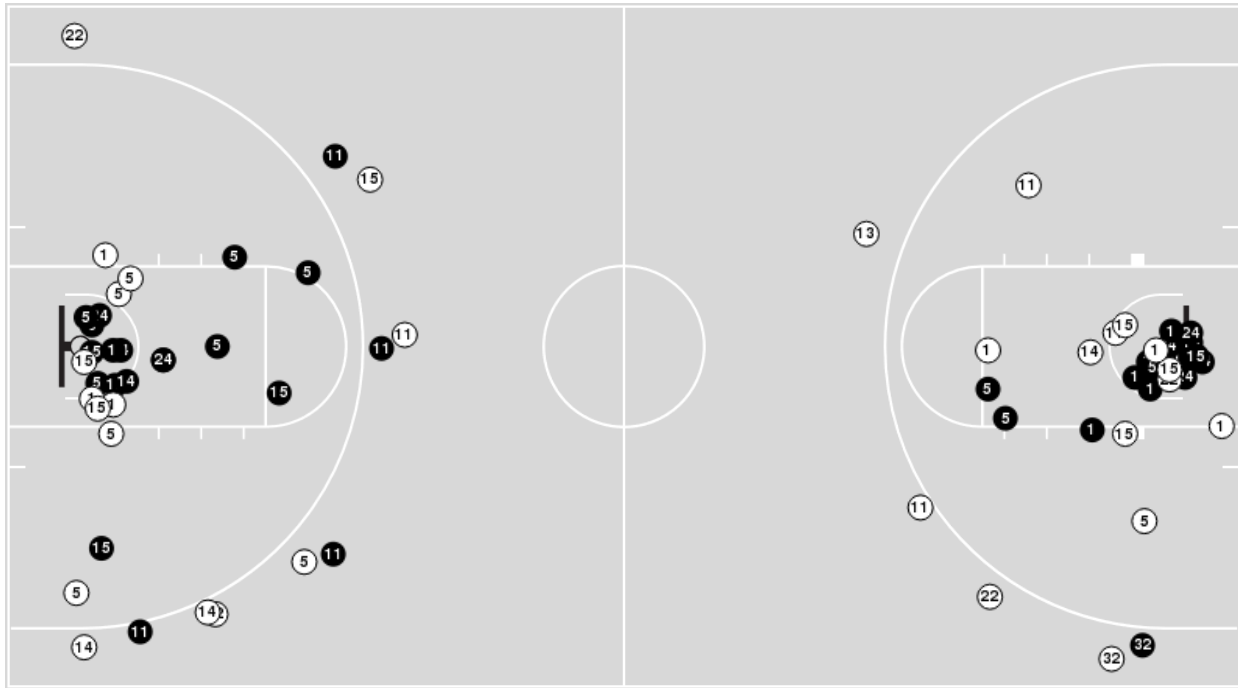

Officials: Michael McConnell, Nykesha Thompson, Tiffany Bird

Players => AllFG Types=>AllResults=>All

Maryland

All Field Goals