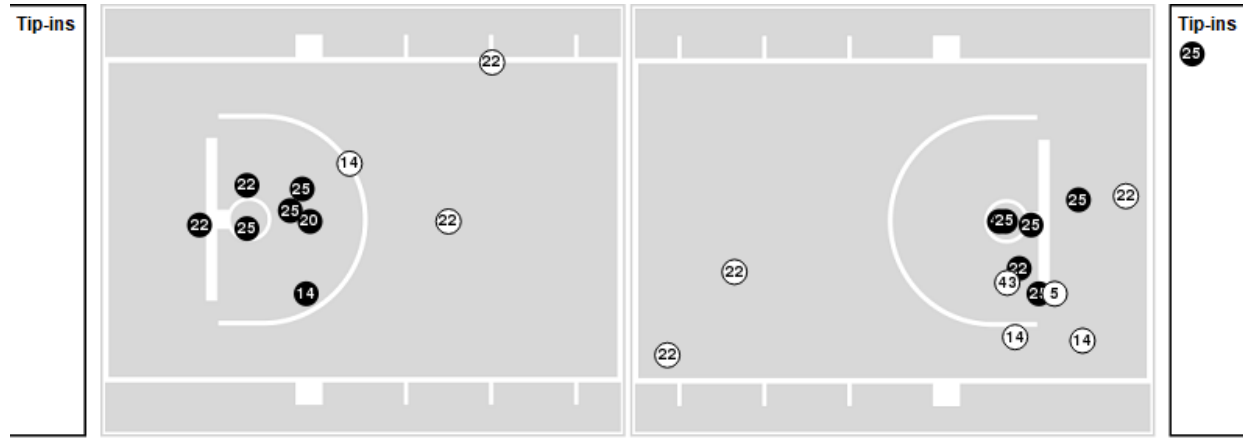

Blow Up Chart

● Made ○ Missed N - Player Number

Iowa	M/A	%
Field Goals	20/50	40
2 Points	14/27	52
3 Points	6/23	26
Free Throws	13/16	81

Iowa	M/A	%
Points in the Paint	26 (13 / 22)	59
Fast Break Points	14 (7/7)	100
Second Chance Points	9 (6/8)	75
Effective FG%	46