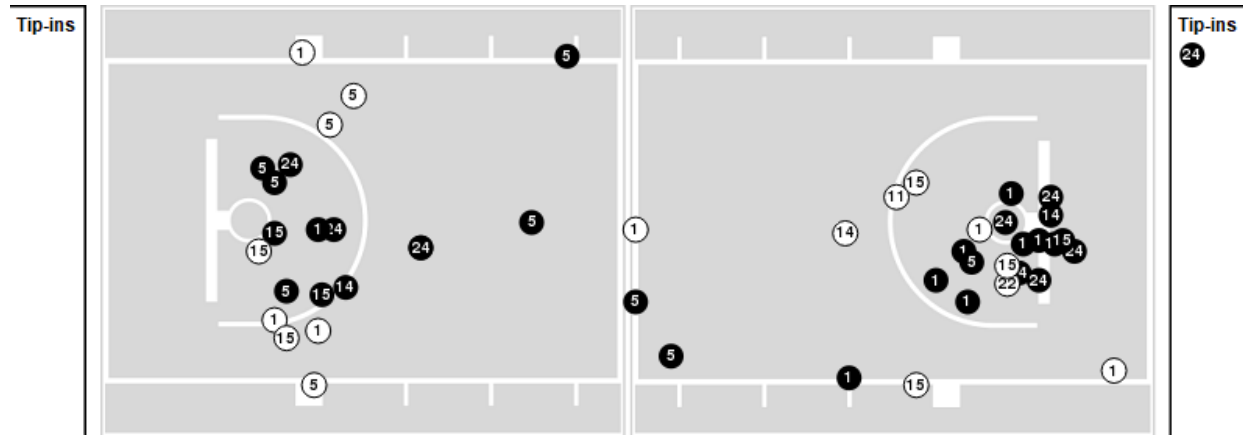

Officials: Michael McConnell, Nykesha Thompson, Tiffany Bird

Players => AllFG Types=>AllResults=>All

Maryland

All Field Goals

Blow Up Chart

● Made ○ Missed N - Player Number

Maryland	M/A	%
Field Goals	39/70	56
2 Points	34/54	63
3 Points	5/16	31
Free Throws	10/18	56