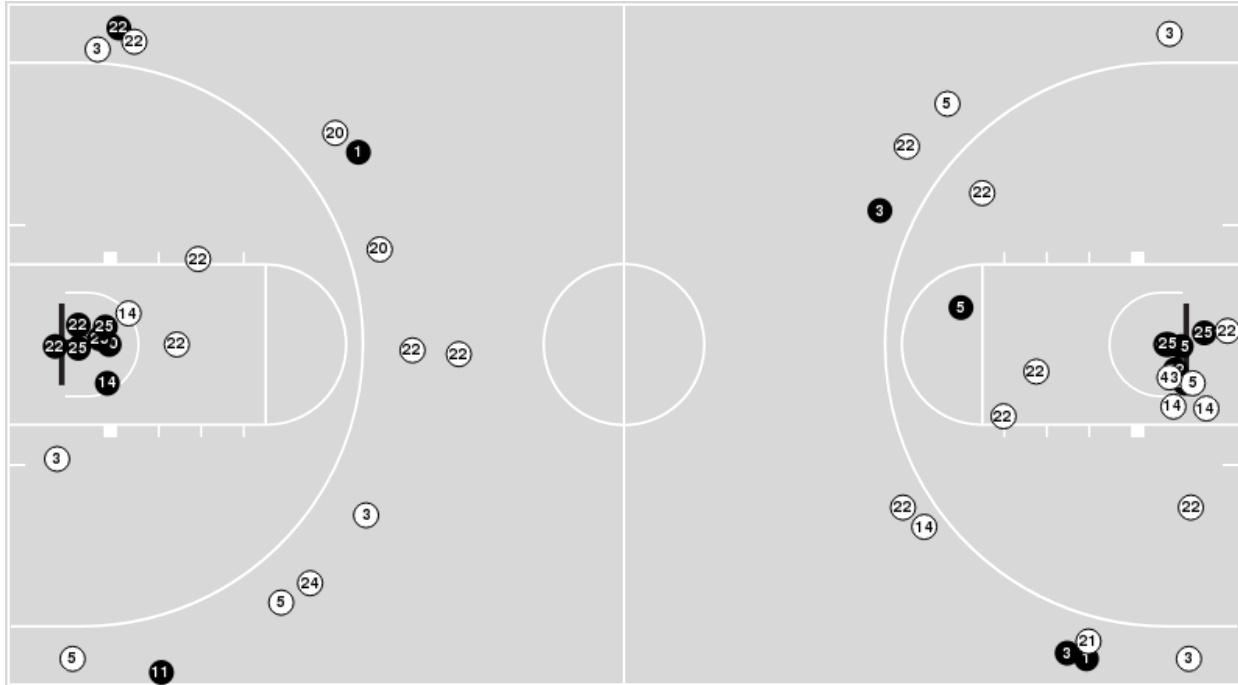

Players => AllFG Types=>AllResults=>All
Iowa

All Field Goals