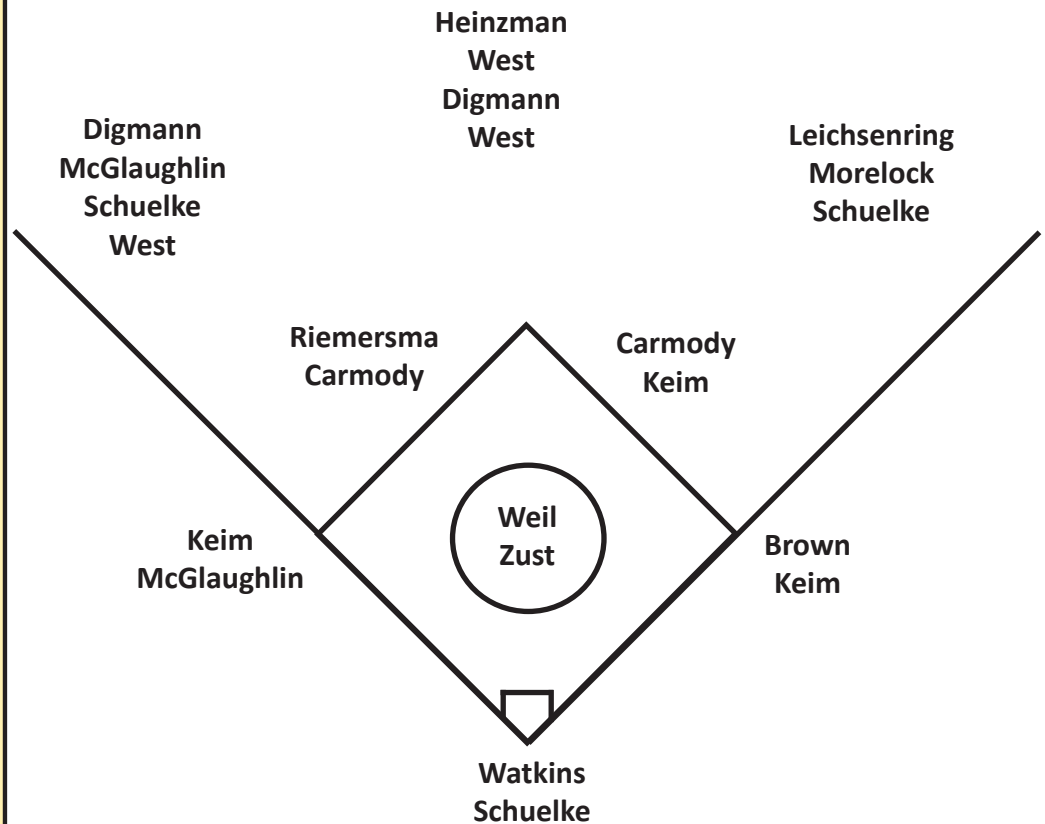

Home Runs	6 (Watkins)
RBI	34 (McGlaughlin)
Total Bases	61 (McGlaughlin)
Slugging Pct.	.634 (Watkins)
Walks	13 (Brown)
Hit by Pitch	6 (Watkins)
Strikeouts	24 (Brown)
On-Base Percentage	.517 (Digmann)
Sacrifice Flies	1 (five players)
Sacrifice Hits	9 (Brown)
Stolen Bases	15 (West)
Stolen Base Attempts	18 (West)

Iowa's Individual Team Batting Leaders

Games Played	38 (six players)
Games Started	38 (four players)
Batting Avg.	.481 (Digmann)
At Bats	120 (McGlaughlin)
Runs Scored	23 (Carmody)
Hits	41 (McGlaughlin)
Doubles	8 (McGlaughlin & Brown)
Triples	2 (three players)

Iowa's Individual Pitching Leaders

ERA	1.10 (Weil)
Wins	15 (Zust)
Appearances	29 (Weil)
Games Started	20 (Weil)
Complete Games	16 (Weil)
Shutouts	8 (Weil)
Saves	3 (Weil)
Innings Pitched	147 (Weil)
Strikeouts	211 (Weil)
Opponent Batting Average	.134 (Weil)

Hawkeye Defensive Depth Chart