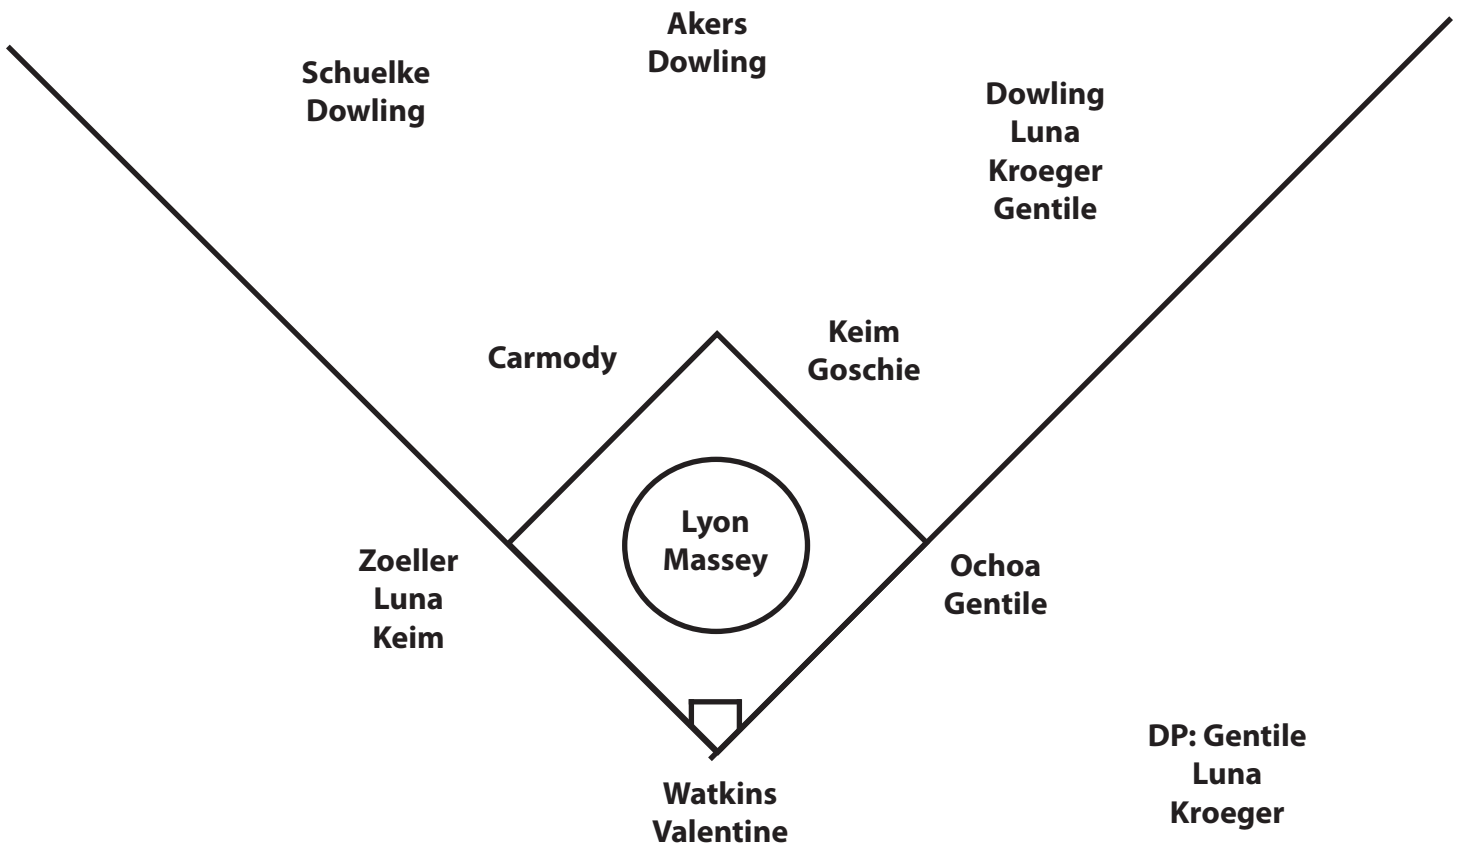

Iowa's Individual Team Batting Leaders

Batting Avg. ....402, Stephanie Ochoa
Games Played ..... 41 (3 players)
Games Started ..... 41 (2 players)
At Bats..... 141, Katie Keim
Runs.....30, Chelsey Carmody
Hits.....50, Chelsey Carmody

Doubles..... 7, Chelsey Carmody/Liz Watkins
Triples ..... 2, Johnnie Dowling
Home Runs ..... 9, Liz Watkins
RBI .....35, Liz Watkins
Total Bases.....68, Liz Watkins
Slugging Pct. .... 654, Liz Watkins
Walks.....26, Liz Watkins
Hit by Pitch..... 10, Liz Watkins
Strikeouts .....30, Michelle Zoeller
On-Base Percentage .....507, Liz Watkins
Sacrifice Flies ..... 2, Jenny Schuelke
Sacrifice Hits .....6, Ashley Akers
Stolen Bases.....10, Johnnie Dowling
Stolen Base Attempts..... 14, Johnnie Dowling

Iowa's Individual Pitching Leaders

ERA.....2.90, Kayla Massey
Wins ..... 13, Chelsea Lyon
Appearances ..... 29, Chelsea Lyon
Games Started ..... 23, Chelsea Lyon
Complete Games..... 14, Chelsea Lyon
Shutouts .....3, Kayla Massey
Saves ..... 1, Kayla Massey
Innings Pitched ..... 137.2, Kayla Massey
Strikeouts ..... 99, Kayla Massey
Opponent Batting Average .....240, Kayla Massey

HAWKEYE DEFENSIVE DEPTH CHART