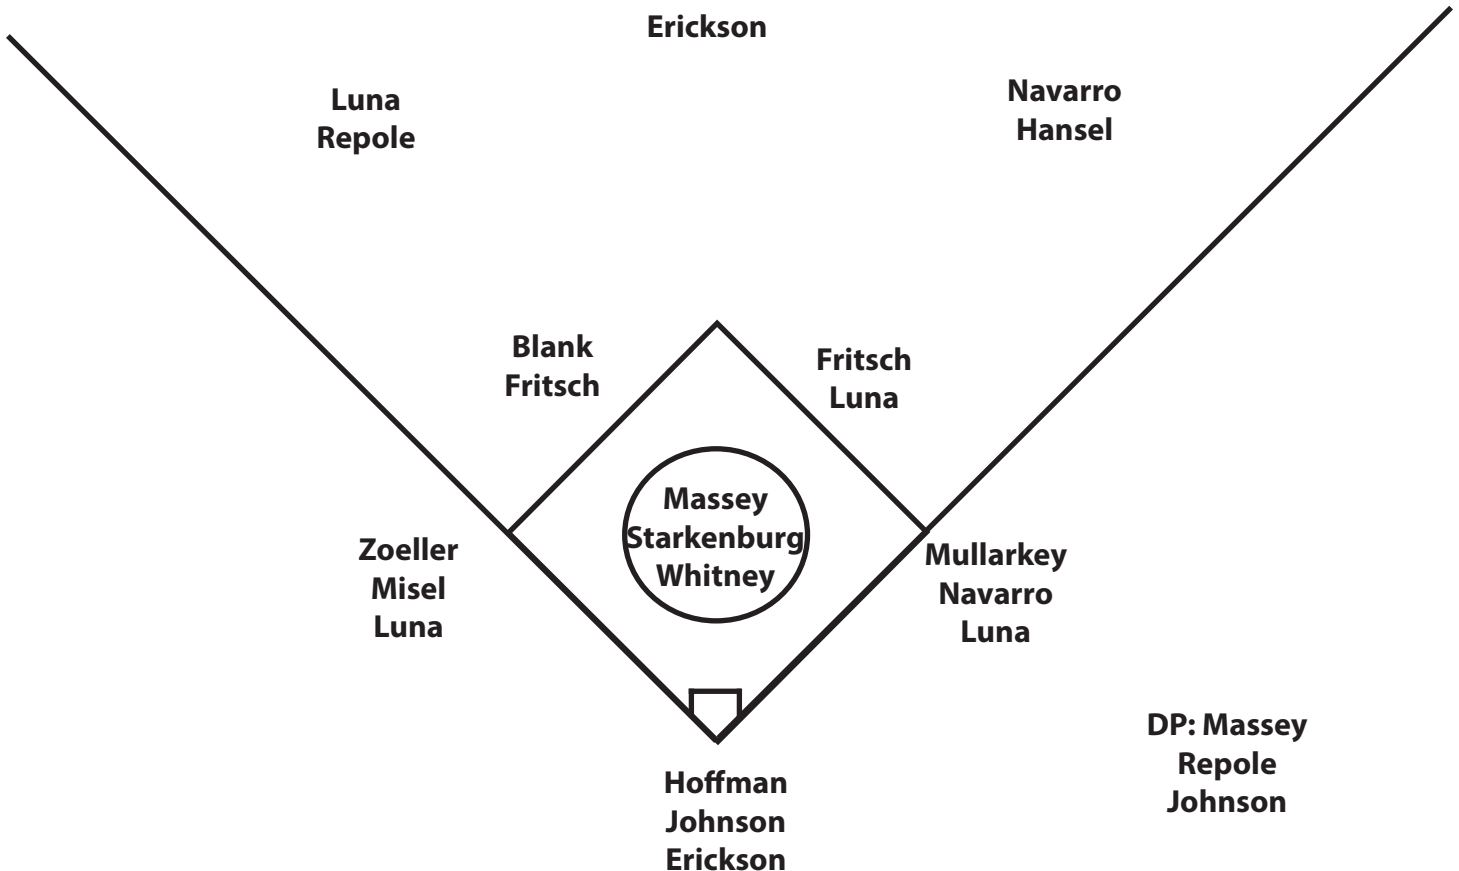

2014 Iowa Individual Team Batting Leaders

Batting Avg.	.342, Megan Blank
Games Played	39 (4 players)
Games Started	39 (3 players)
At Bats	117, Erin Erickson
Runs	15, Megan Blank/Erin Erickson/Whitney Repole

Hits	38, Megan Blank
Doubles	7, Megan Blank/Erin Erickson/Michelle Zoeller
Triples	3, Megan Blank
Home Runs	6, Kayla Massey
RBIs	20, Megan Blank
Total Bases	57, Megan Blank
Walks	15, Megan Blank
Hit by Pitch	6, Brianna Luna
Strikeouts	28, Michelle Zoeller
On-Base Percentage	.426, Megan Blank
Sacrifice Flies	1, Blank/Erickson/Fritsch/Luna/Repole
Sacrifice Hits	8, Alyssa Navarro
Stolen Bases	6, Claire Fritsch
Stolen Base Attempts	11, Claire Fritsch

2014 Iowa Individual Pitching Leaders

ERA	2.61, Kayla Massey
Wins	7, Kayla Massey
Appearances	25, Kayla Massey
Games Started	22, Kayla Massey
Complete Games	19, Kayla Massey
Shutouts	2, Kayla Massey
Saves	1, Shayla Starkenburg/Micaela Whitney
Innings Pitched	150.1, Kayla Massey
Strikeouts	85, Kayla Massey
Opponent Batting Average	.245, Kayla Massey

HAWKEYE DEFENSIVE DEPTH CHART