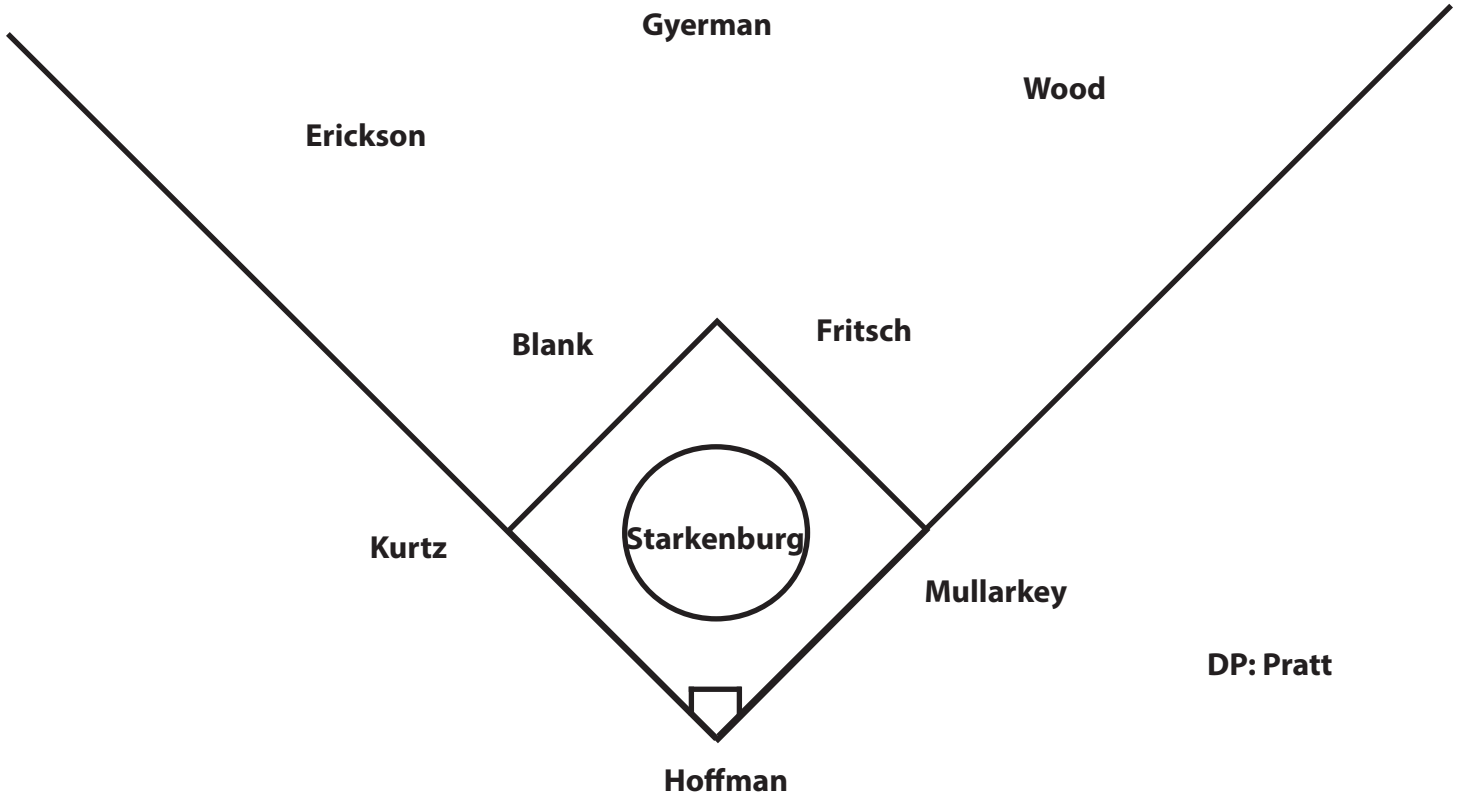

2015 Iowa Individual Team Batting Leaders

Batting Avg.	.442, Megan Blank
Games Played	59 (2 players)
Games Started	59 (2 players)
At Bats	181, Sammi Gyerman
Runs	42, Sammi Gyerman

Hits	76, Megan Blank
Doubles	20, Megan Blank
Triples	3, Megan Blank
Home Runs	9, Megan Blank
RBIs	40, Megan Blank
Total Bases	129, Megan Blank
Walks	27, Sammi Gyerman
Hit by Pitch	11, Kaitlyn Mullarkey
Strikeouts	43, Erin Erickson
On-Base Percentage	.513, Megan Blank
Sacrifice Flies	1, Megan Blank/Angela Schmiederer/Whitney Repole
Sacrifice Hits	2, Erin Erickson
Stolen Bases	7, Sammi Gyerman
Stolen Base Attempts	7, Sammi Gyerman

2015 Iowa Individual Pitching Leaders

ERA (7.0 IP min.)	4.96, Shayla Starkenburg
Wins	17, Shayla Starkenburg
Appearances	49, Shayla Starkenburg
Games Started	38, Shayla Starkenburg
Complete Games	31, Shayla Starkenburg
Shutouts	5, Shayla Starkenburg
Saves	n/a
Innings Pitched	250.0, Shayla Starkenburg
Strikeouts	194, Shayla Starkenburg
Opponent Batting Average (7.0 IP min.)	.276, Shayla Starkenburg

2015 Starting Lineup