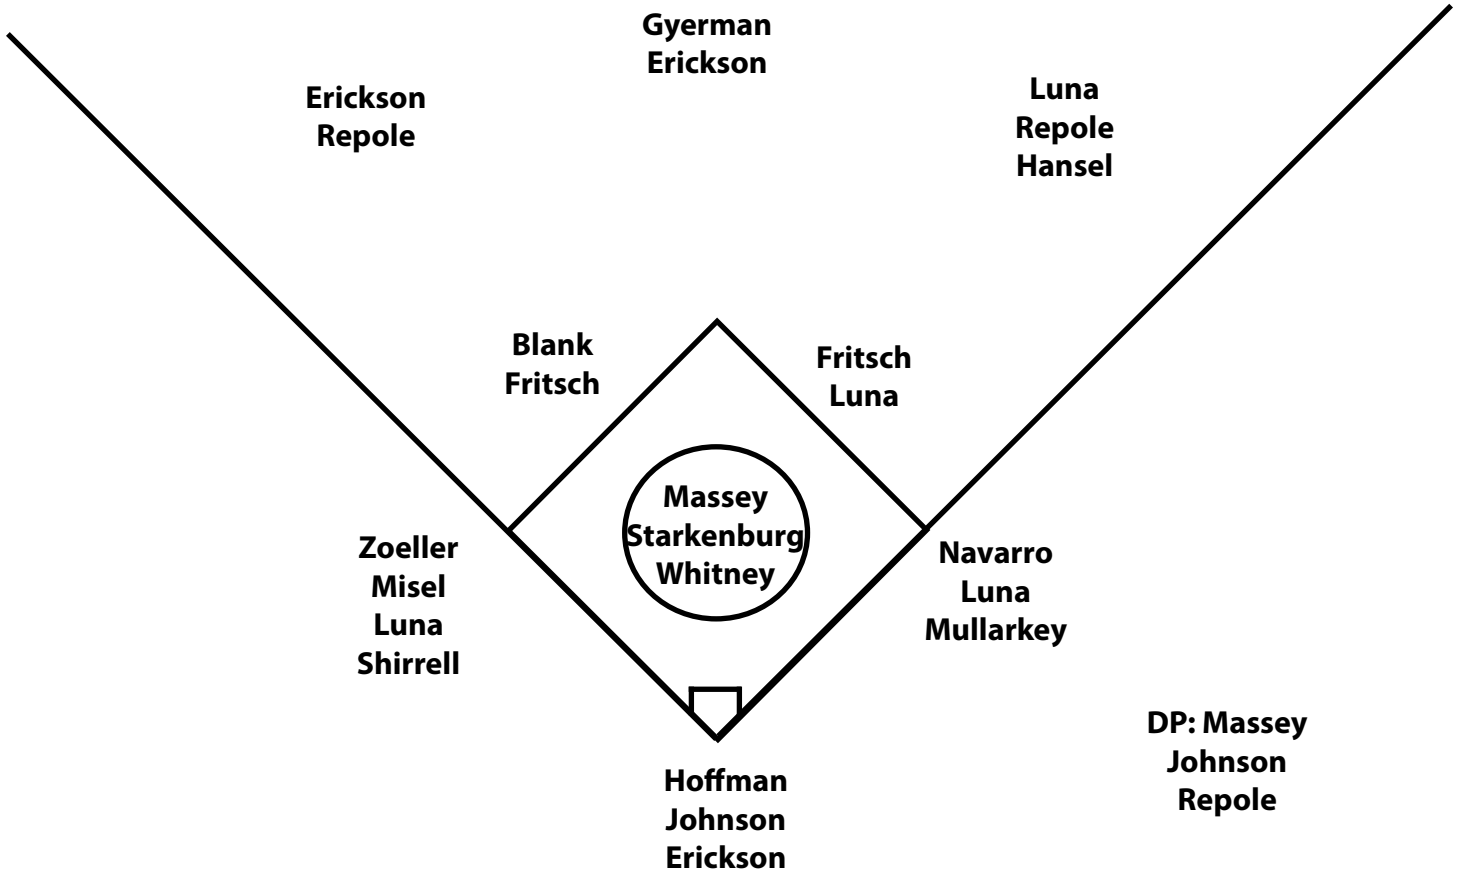

2013 Iowa Individual Team Batting Leaders

Batting Avg.	.437, Megan Blank
Games Played	54 (6 players)
Games Started	54 (4 players)
At Bats	186, Johnnie Dowling
Runs	46, Johnnie Dowling
Hits	69, Megan Blank
Doubles	15, Megan Blank
Triples	4, Johnnie Dowling

Home Runs	11, Megan Blank
RBIs	59, Megan Blank
Total Bases	121, Megan Blank
Walks	35, Megan Blank
Hit by Pitch	29, Bradi Wall
Strikeouts	43, Sammi Gyerman/Holly Hoffman
On-Base Percentage	.552, Megan Blank
Sacrifice Flies	3, Brianna Luna/Kayla Massey
Sacrifice Hits	6, Bradi Wall
Stolen Bases	20, Johnnie Dowling
Stolen Base Attempts	21, Johnnie Dowling

2013 Iowa Individual Pitching Leaders

ERA	2.89, Micaela Whitney
Wins	17, Kayla Massey
Appearances	34, Kayla Massey
Games Started	31, Kayla Massey
Complete Games	25, Kayla Massey
Shutouts	4, Kayla Massey
Saves	1, Kayla Massey/Micaela Whitney
Innings Pitched	199.1, Kayla Massey
Strikeouts	106, Kayla Massey
Opponent Batting Average	.254, Kayla Massey

HAWKEYE DEFENSIVE DEPTH CHART