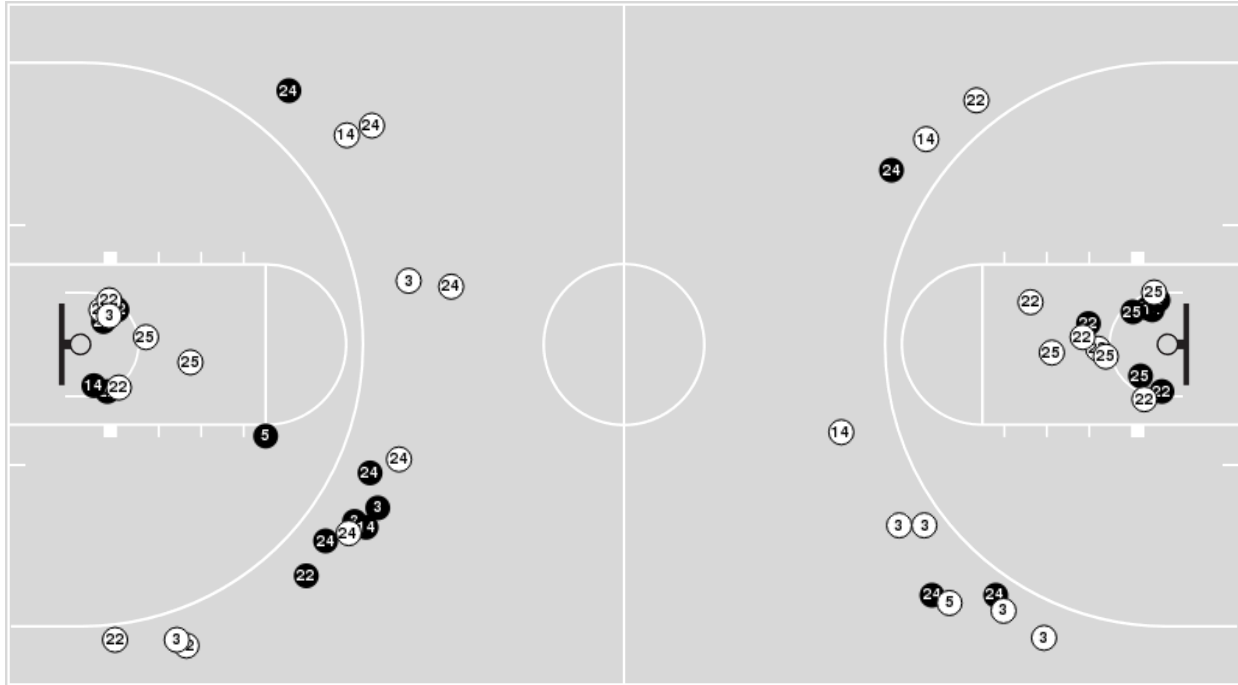

**Iowa at Rutgers**

03/01/20 Rutgers Athletic Center, Piscataway, N.J.  
2019-20 Women's Basketball

Officials: Amy Bonner, Felicia Grinter, Angie Enlund

Players => AllFG Types=>AllResults=>All

**Iowa**

**All Field Goals**