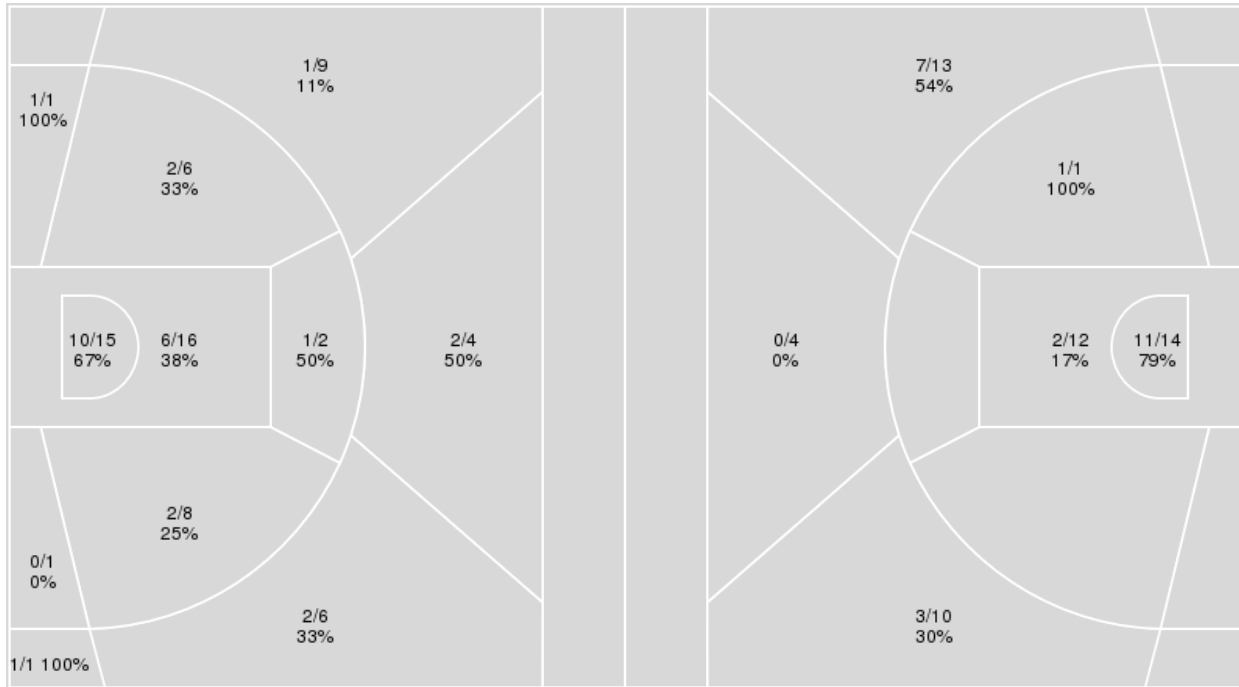

Iowa at Rutgers

03/01/20 Rutgers Athletic Center, Piscataway, N.J.
2019-20 Women's Basketball

Game Time: 12:00 PM
Game Duration: 2:11
Attendance: 2,680

Officials: Amy Bonner, Felicia Grinter, Angie Enlund

{ Players => 0, 1, 2, 5, 11, 12, 13, 15, 20, 22, 24, 31, 44; } FG Types => { Players => All; } FG Types => All; Results => All;
All; Results => All;

Rutgers

Iowa

Rutgers	M/A	%
Field Goals	28/69	41
2 Points	22/49	45
3 Points	6/20	30
Free Throws	16/22	73

Iowa	M/A	%
Field Goals	24/54	44
2 Points	14/27	52
3 Points	10/27	37
Free Throws	16/19	84