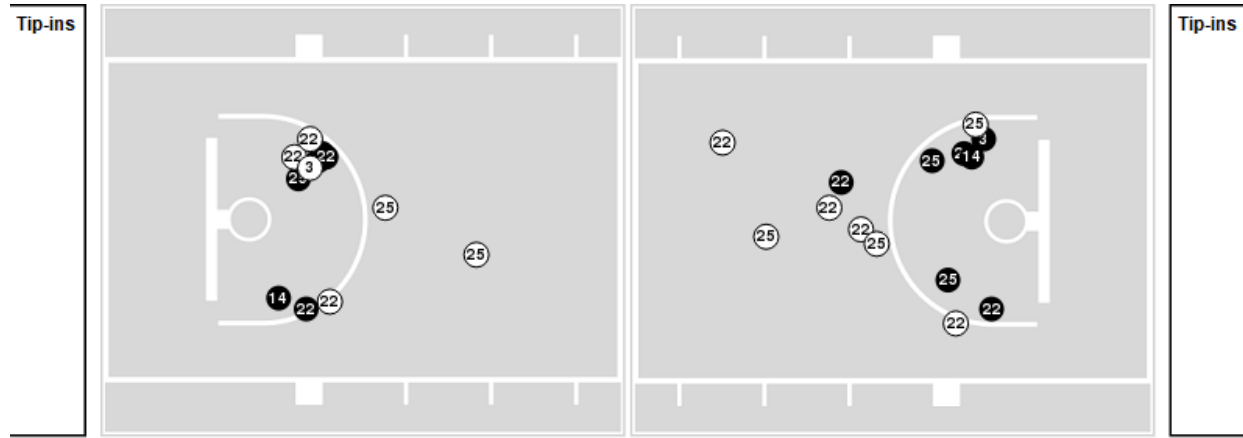

**Blow Up Chart**

● Made    ○ Missed    N - Player Number

Iowa	M/A	%
Field Goals	24/54	44
2 Points	14/27	52
3 Points	10/27	37
Free Throws	16/19	84

Iowa	M/A	%
Points in the Paint	26 (13 / 26)	50
Fast Break Points	16 (10/10)	100
Second Chance Points	7 (3/9)	33
Effective FG%	54	