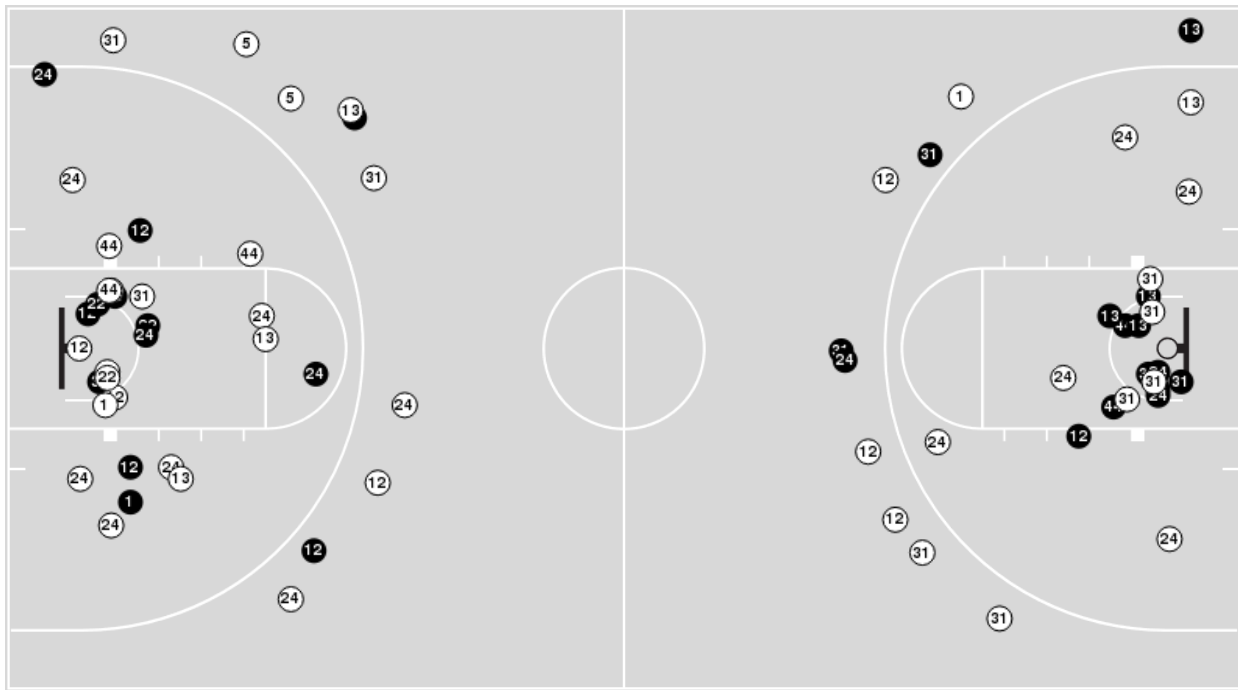

Iowa at Rutgers

03/01/20 Rutgers Athletic Center, Piscataway, N.J.
2019-20 Women's Basketball

Game Time: 12:00 PM
Game Duration: 2:11
Attendance: 2,680

Officials: Amy Bonner, Felicia Grinter, Angie Enlund

Players => 0, 1, 2, 5, 11, 12, 13, 15, 20, 22, 24, 31, 44FG Types=>AllResults=>All

Rutgers

All Field Goals