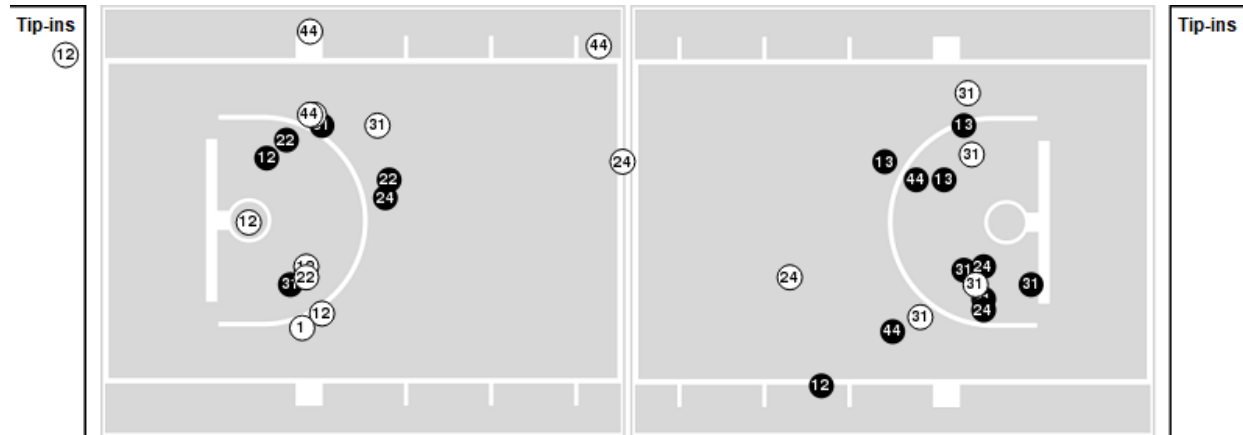

Blow Up Chart

● Made   ○ Missed   N - Player Number

Rutgers	M/A	%
Field Goals	28/69	41
2 Points	22/49	45
3 Points	6/20	30
Free Throws	16/22	73

Rutgers	M/A	%
Points in the Paint	32 (16 / 31)	52
Fast Break Points	19 (13/15)	87
Second Chance Points	13 (7/20)	35
Effective FG%	45