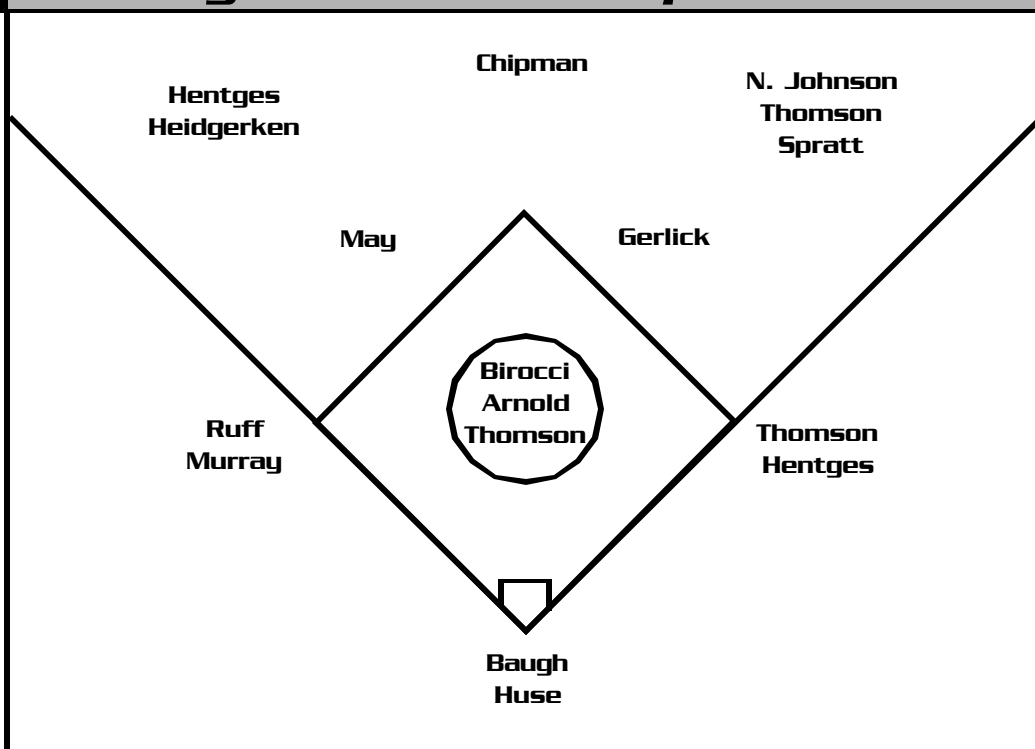

Iowa Hawkeye Roster

3	ALI ARNOLD
4	LISA BIROCCI
5	JENNA SPRATT
6	AMANDA HENTGES
7	ELISHA HUSE
9	NATALIE JOHNSON
10	STACY MAY
11	MINDY HEIDGERKEN
12	ABBY RUFF
13	SAMI BAUGH
14	LAURA CHIPMAN
16	SARAH THOMSON
17	KYLIE MURRAY
22	EMILY GERLICK

HEAD COACH: GAYLE BLEVINS
ASSISTANT: MICHELLE VENTURELLA
ASSISTANT: HOLLY VAN VLYMEN

Hawkeye Defensive Depth Chart

2003 Awards

1. Jessica Bashor
   - First Team All-Big Ten
   - Second team NFCA Midwest Regional All-American
2. Lindsay Bashor
   - Second Team All-Big Ten
3. Lisa Birocci
   - Third team NFCA All-American
   - First team NFCA Midwest Regional All-American
   - Big Ten Pitcher of the Year
   - First Team All-Big Ten
   - Big Ten Tournament MVP
4. Katie Boney
   - Second Team All-Big Ten
   - Second team NFCA Midwest Regional All-American
5. Krisin Johnson
   - Second team NFCA All-American
   - First team NFCA Midwest Regional All-American
   - First team all-Big Ten
6. Stacy May
   - Big Ten Freshman of the Year
   - First Team All-Big Ten
   - Second team NFCA Midwest Regional All-American

Big in the Big Ten

Hawkeye shortstop Stacy May is hitting a solid .297 this season.

Her average jumps significantly in conference play, where she is hitting .369. May is second in the Big Ten with 24 hits in conference play.

The Reno, NV, native led the conference in hitting during Big Ten play last season as a freshman with a .450 average.

Crossing the Plate

Hawkeye lead-off hitter Natalie Johnson leads the team with 38 runs scored this season, 13 more than Stacy May, who is in second place.

Johnson leads the Big Ten with 17 runs scored in conference play.

Walk-on Success

The Hawkeye infield has a pair of walk-on athletes in it. Sophomore Emily Gerlick has started every game at second base this season and is hitting .261 with a team-best five triples. Junior Abbie Ruff has started 38 games at third base.

That's Why She Hits First

Sophomore Natalie Johnson has settled into her role of the Hawkeye lead-off hitter nicely.

The Burlington native has a .472 on base percentage when leading off an inning.

Hitting When it Counts

Sophomore Emily Gerlick is hitting .261 overall, but you wouldn't want to face her with runners on base. With a runner on, her average jumps to .344. It vaults to .370 with runners in scoring position.

Van Vlymen to Resign

Hawkeye pitching coach Holly Van Vlymen has announced she will resign at the end of the season to pursue a job as a kindergarten teacher.

She recently was hired by Virgil Grissom Elementary School in Princeton, IA.

Van Vlymen has coached at Iowa four years, working primarily with the Hawkeye pitching staff. She coached former Hawkeye Kristi Hanks to first team all-America honors and her second-consecutive Big Ten Pitcher of the Year award in her first season on staff. She also guided Lisa Birocci to third team all-America laurels and a Big Ten Pitcher of the Year award last season.

Together with Gayle Blevins and fellow assistant Michelle Venturella, Van Vlymen was part of the Hawkeye staff that was named the NFCA Midwest Regional Coaching Staff of the Year last season.