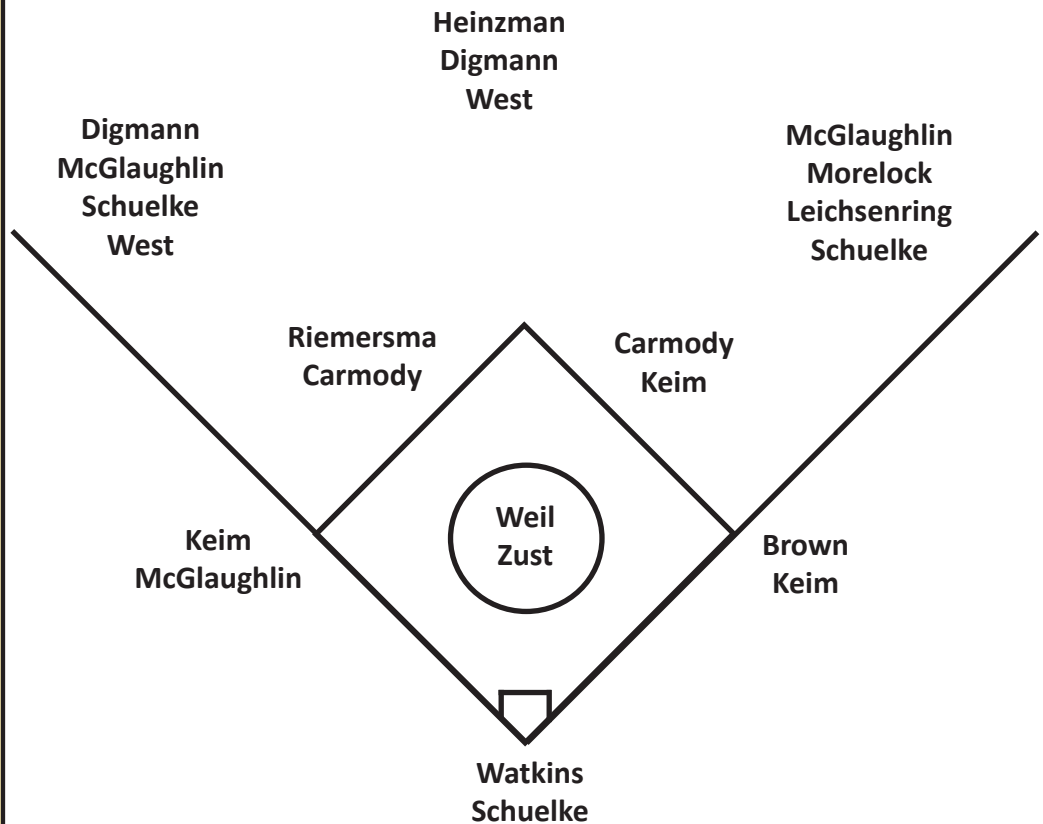

Home Runs	10 (McGlaughlin)
RBI	49 (McGlaughlin)
Total Bases	108 (McGlaughlin)
Slugging Pct.	.628 (McGlaughlin)
Walks	22 (Brown)
Hit by Pitch	9 (Watkins)
Strikeouts	33 (Heinzman)
On-Base Percentage	.448 (Watkins)
Sacrifice Flies	2 (Keim)
Sacrifice Hits	13 (Leichsenring)
Stolen Bases	23 (West)
Stolen Base Attempts	27 (West)

Iowa's Individual Team Batting Leaders

Games Played	56 (six players)
Games Started	56 (Brown & Riemersma)
Batting Avg.	.360 (McGlaughlin)
At Bats	172 (Carmody)
Runs Scored	37 (Carmody)
Hits	62 (McGlaughlin)
Doubles	14 (McGlaughlin)
Triples	3 (Heinzman & Carmody)

Iowa's Individual Pitching Leaders

ERA	1.06 (Weil)
Wins	26 (Weil)
Appearances	47 (Weil)
Games Started	33 (Weil)
Complete Games	25 (Weil)
Shutouts	14 (Weil)
Saves	3 (Weil)
Innings Pitched	236.2 (Weil)
Strikeouts	328 (Weil)
Opponent Batting Average	.133 (Weil)

Hawkeye Defensive Depth Chart