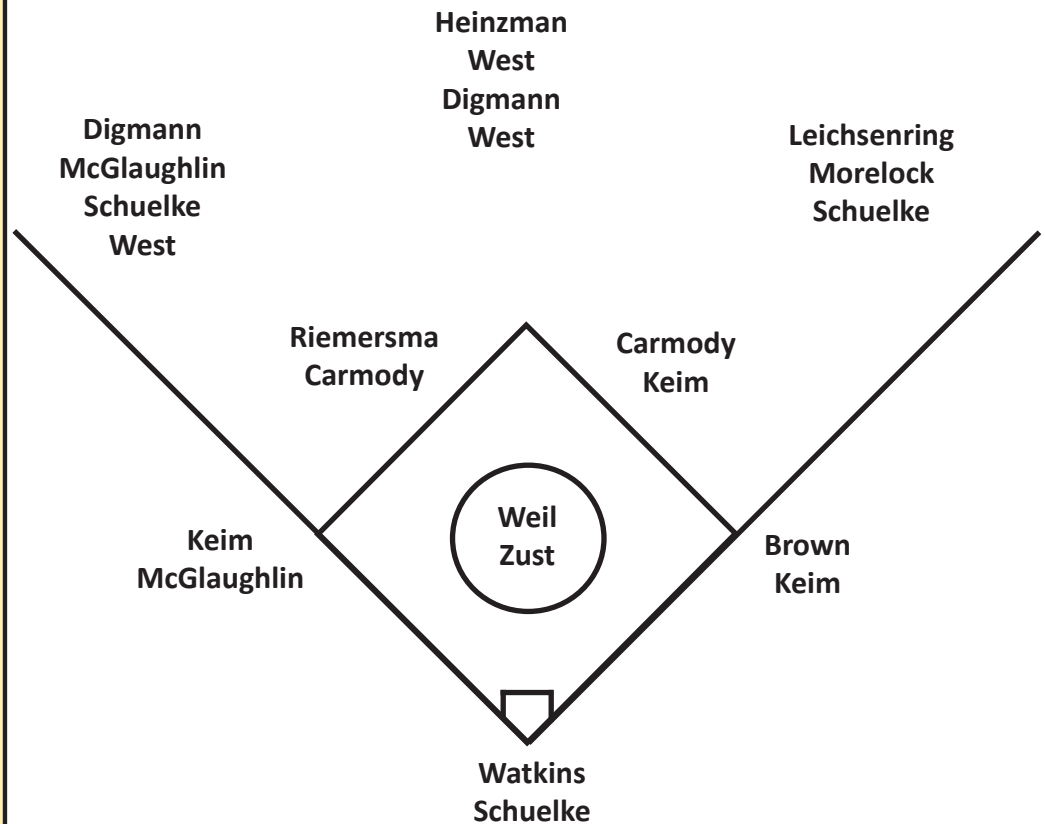

Home Runs	4 (Watkins & McGlaughlin)
RBI	29 (McGlaughlin)
Total Bases	55 (McGlaughlin)
Slugging Pct.	.578 (Watkins)
Walks	11 (Brown)
Hit by Pitch	4 (Watkins)
Strikeouts	20 (Brown)
On-Base Percentage	.432 (Brown)
Sacrifice Flies	1 (five players)
Sacrifice Hits	9 (Brown)
Stolen Bases	12 (West)
Stolen Base Attempts	14 (West)

Iowa's Individual Team Batting Leaders

Batting Avg.	.354 (McGlaughlin)
Games Played	31 (six players)
Games Started	31 (four players)
At Bats	99 (Riemersma & McGlaughlin)
Runs Scored	19 (Carmody)
Hits	35 (McGlaughlin)
Doubles	8 (McGlaughlin)
Triples	2 (three players)

Iowa's Individual Pitching Leaders

ERA	1.00 (Weil)
Wins	13 (Weil & Zust)
Appearances	23 (Weil)
Games Started	16 (Weil)
Complete Games	13 (Weil)
Shutouts	7 (Weil)
Saves	3 (Weil)
Innings Pitched	118.2 (Weil)
Strikeouts	166 (Weil)
Opponent Batting Average	.127 (Weil)

Hawkeye Defensive Depth Chart