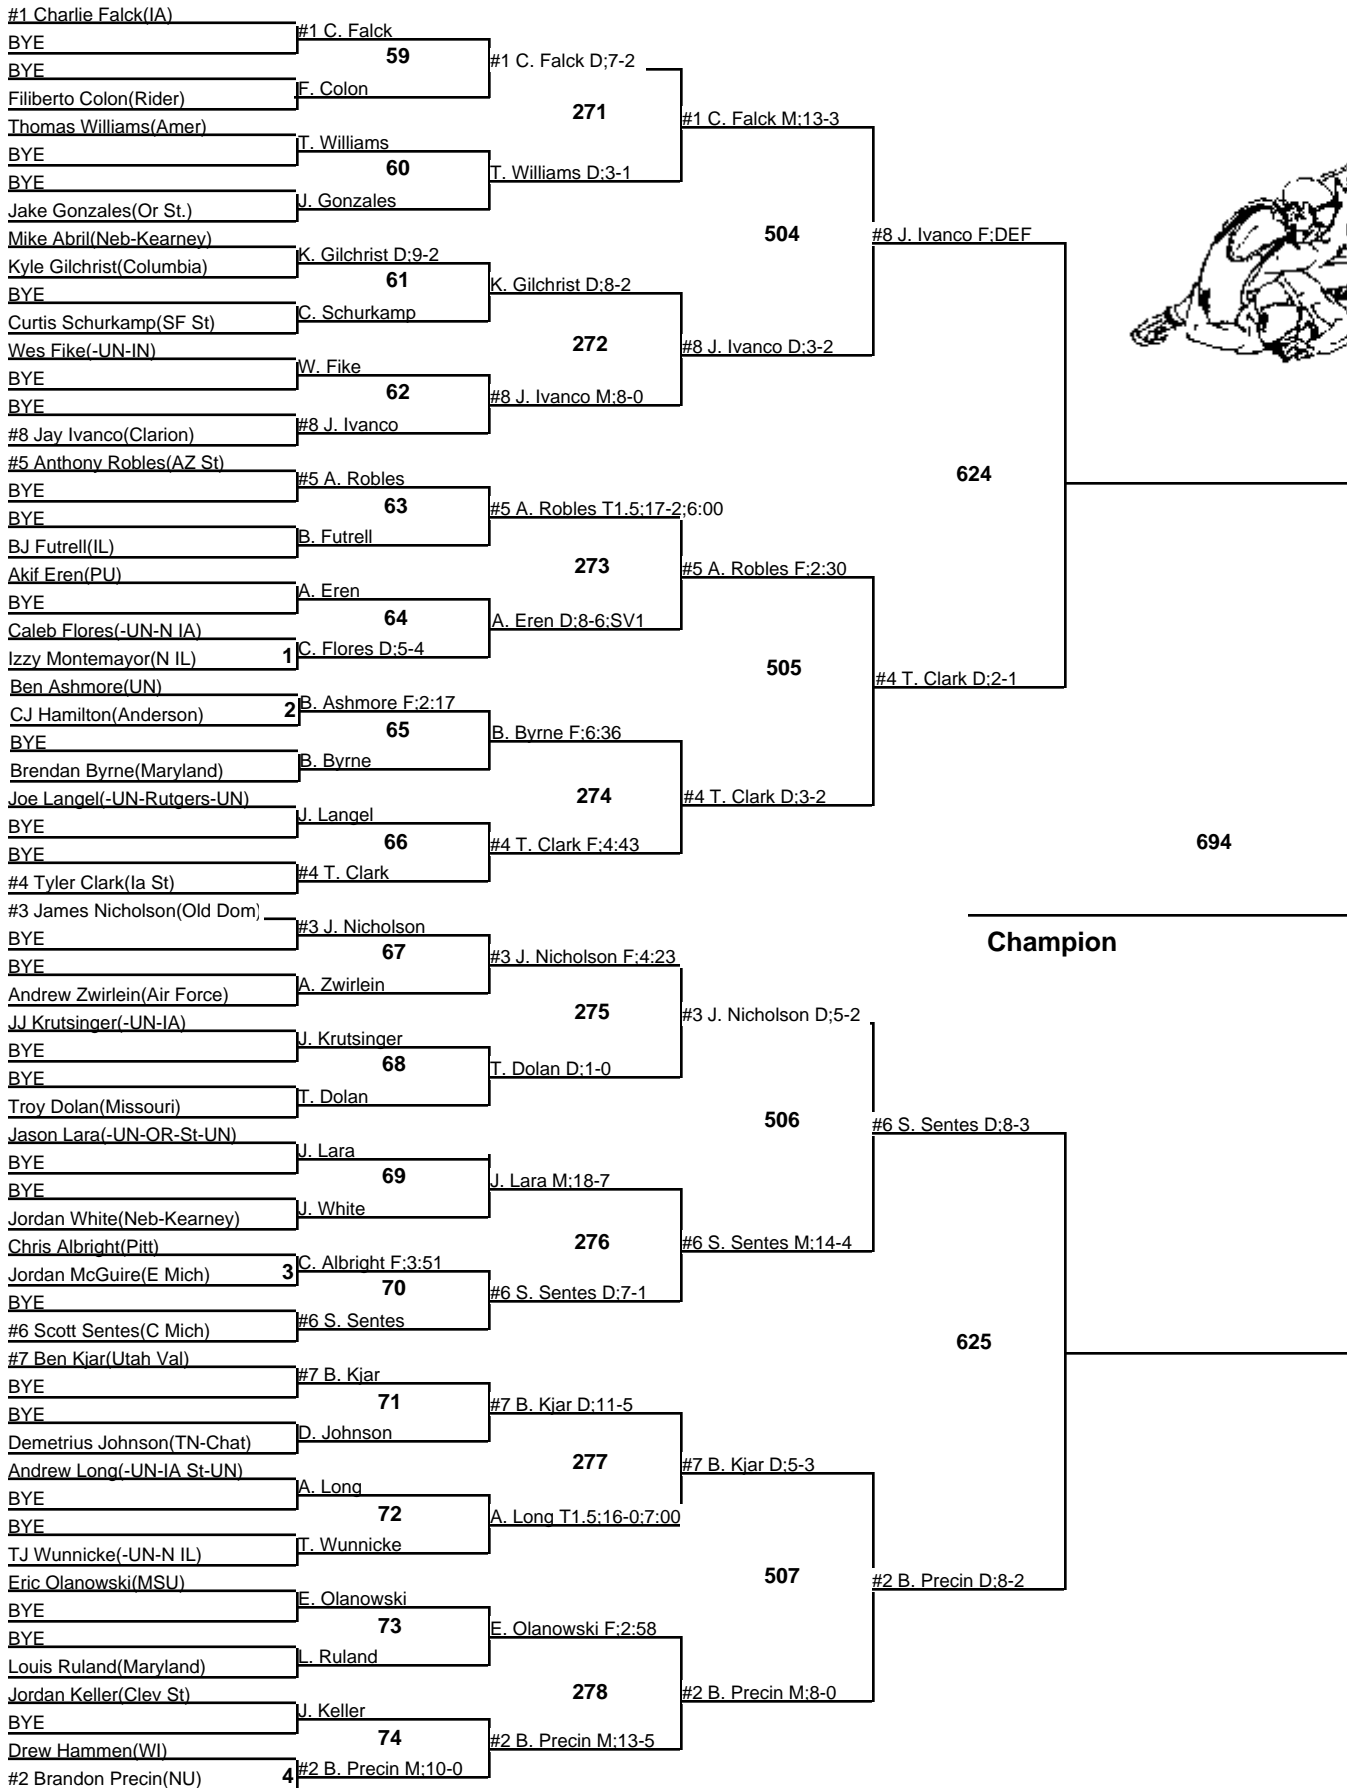

2008 Midlands

125

Championship

29-30 December 2008

2008 Midlands

125

Wrestleback

29-30 December 2008

2008 Midlands

133

Championship

29-30 December 2008

2008 Midlands

133

Wrestleback

29-30 December 2008