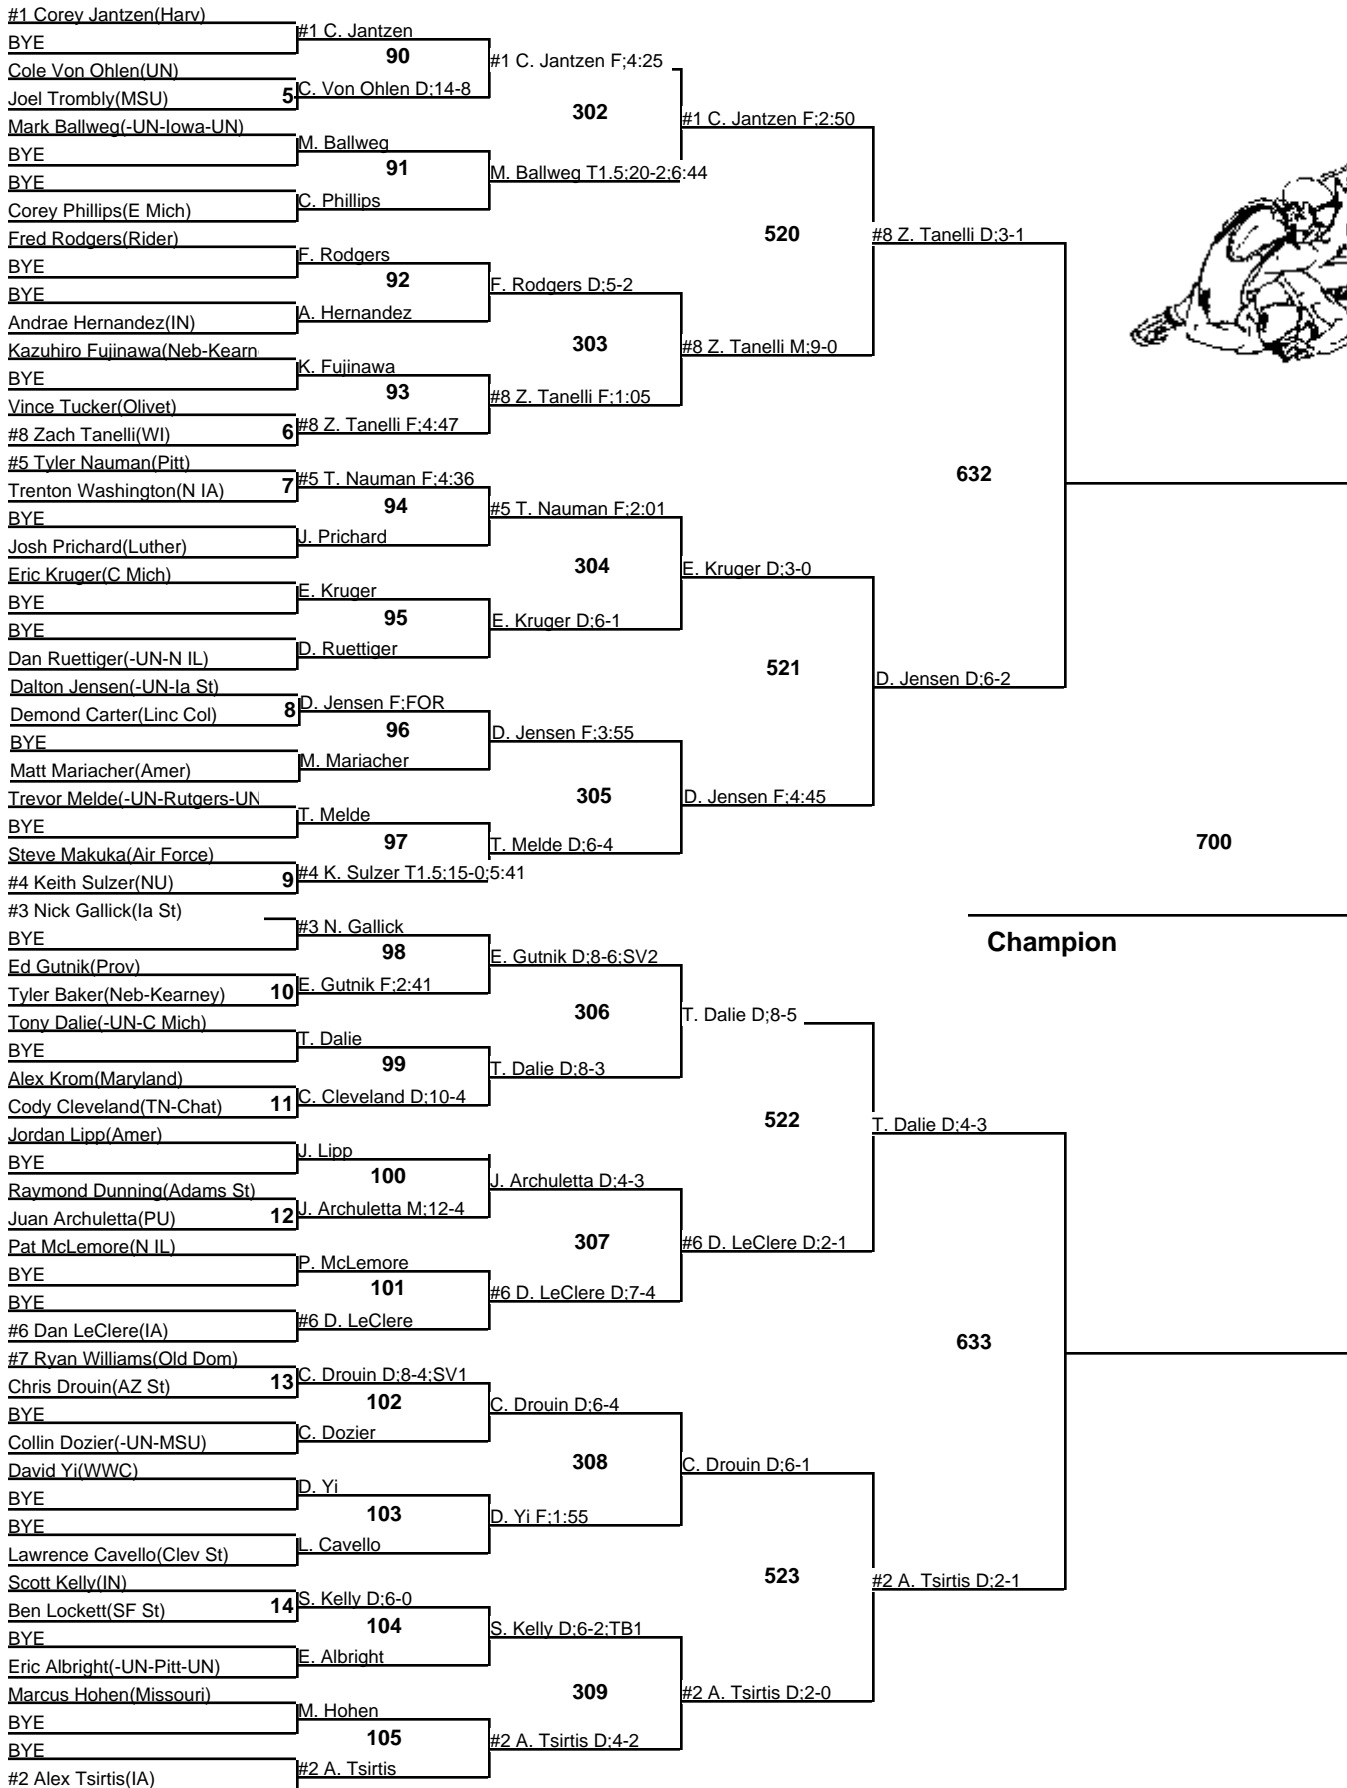

2008 Midlands

141
Championship
29-30 December 2008