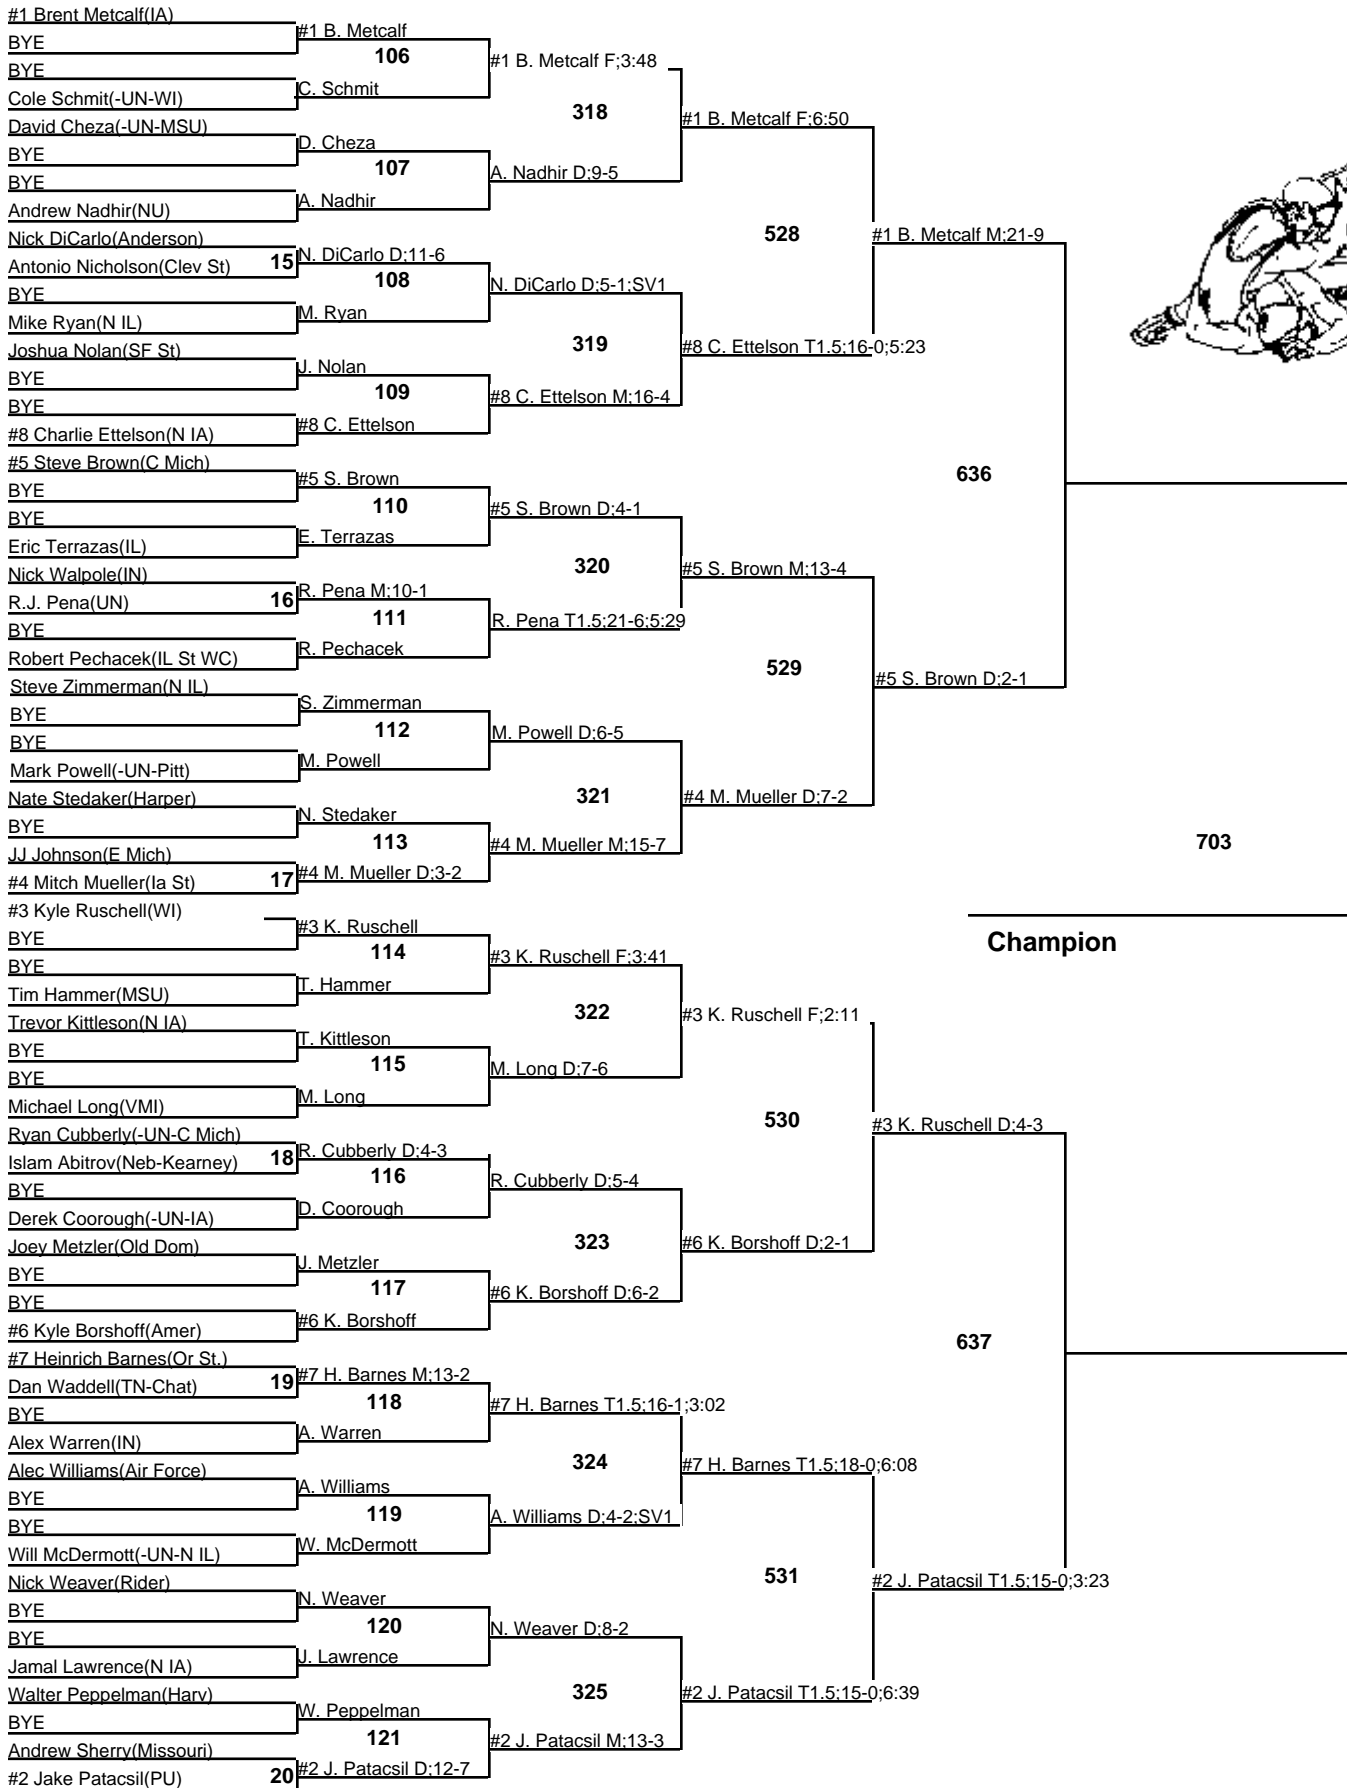

2008 Midlands

125

Championship

29-30 December 2008

2008 Midlands

125

Wrestleback

29-30 December 2008

2008 Midlands

141
Championship
 29-30 December 2008

2008 Midlands

141
Wrestleback
29-30 December 2008

2008 Midlands

149

Championship

29-30 December 2008