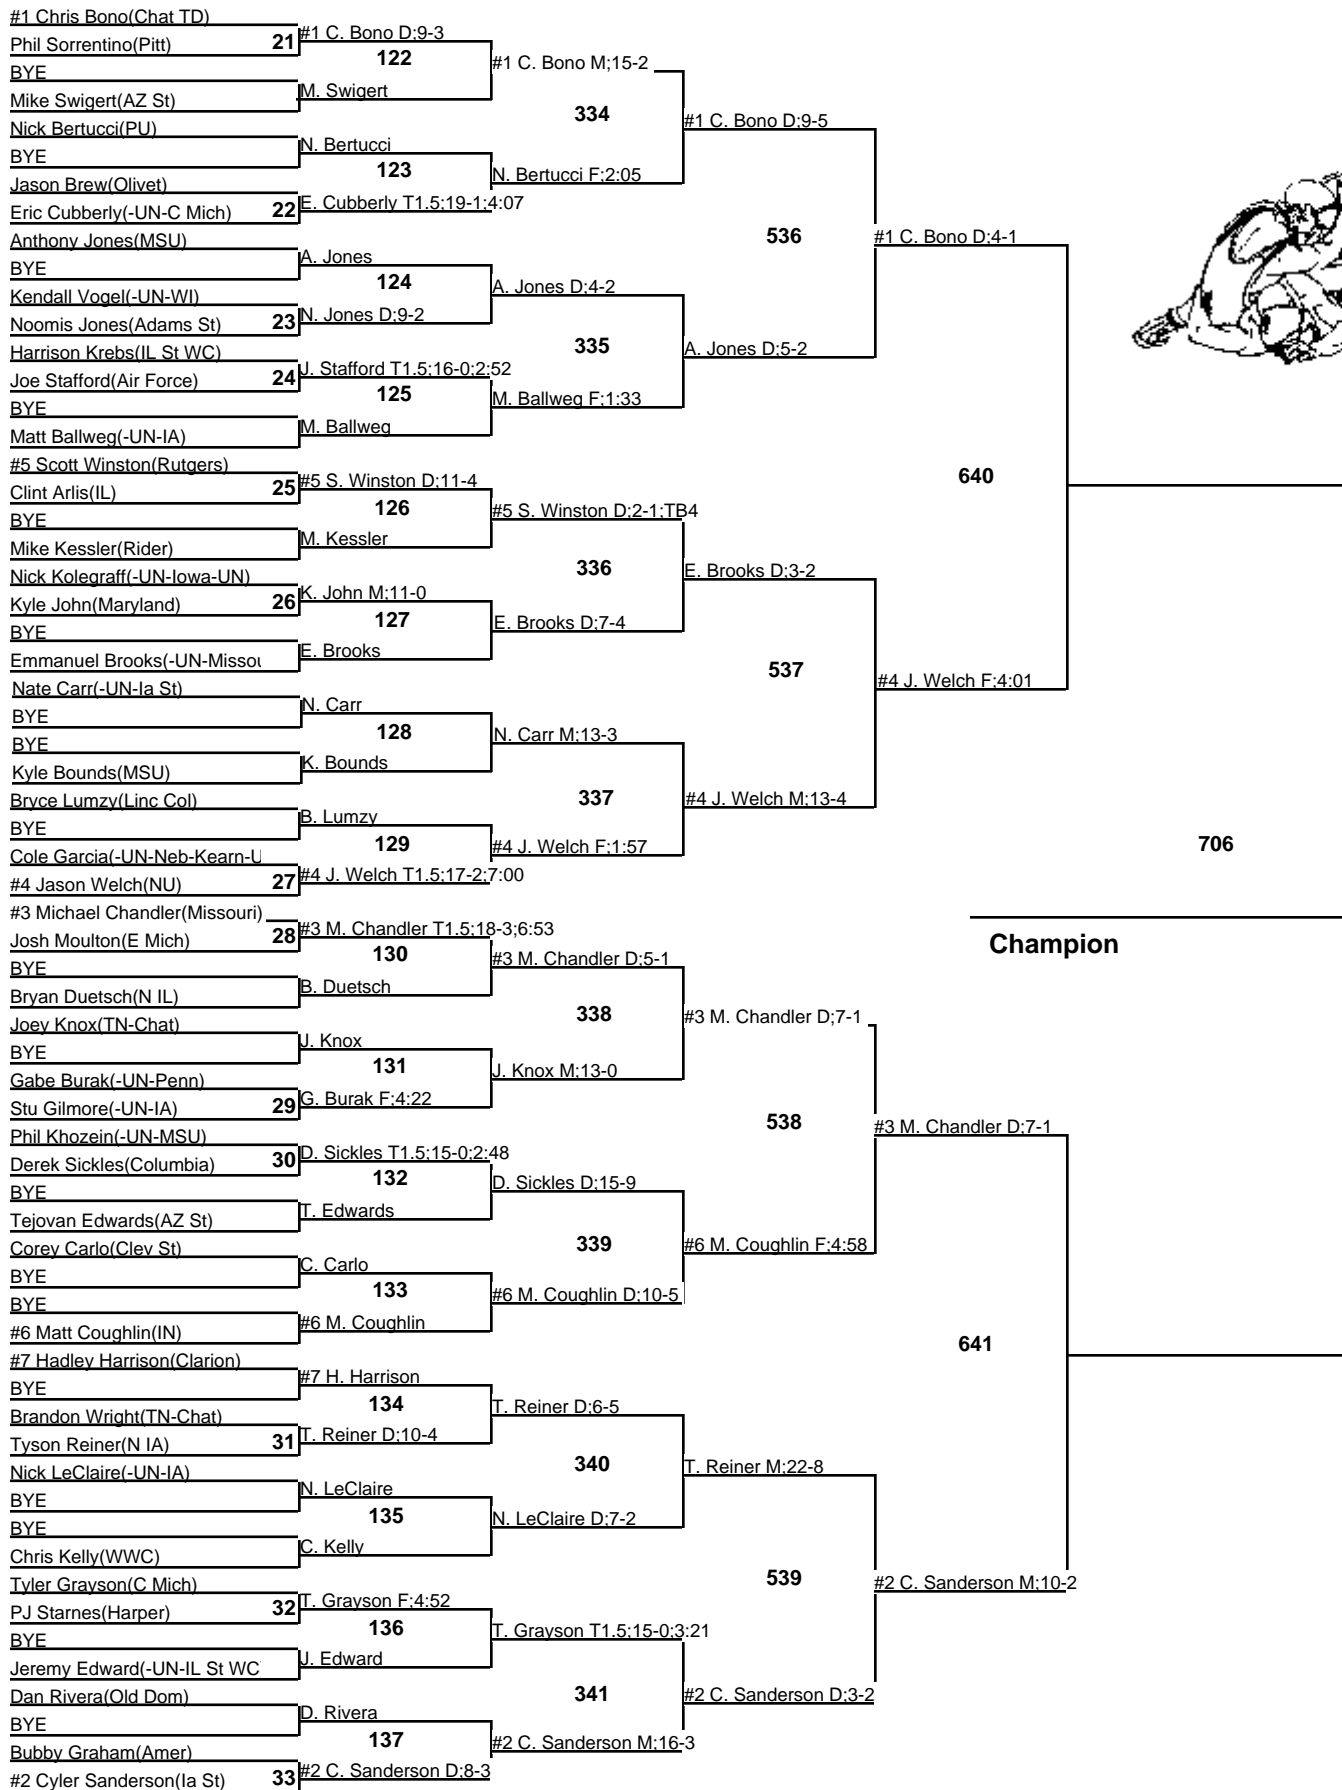

2008 Midlands

149

Wrestleback

29-30 December 2008

2008 Midlands

157
Championship
 29-30 December 2008

Champion

2008 Midlands