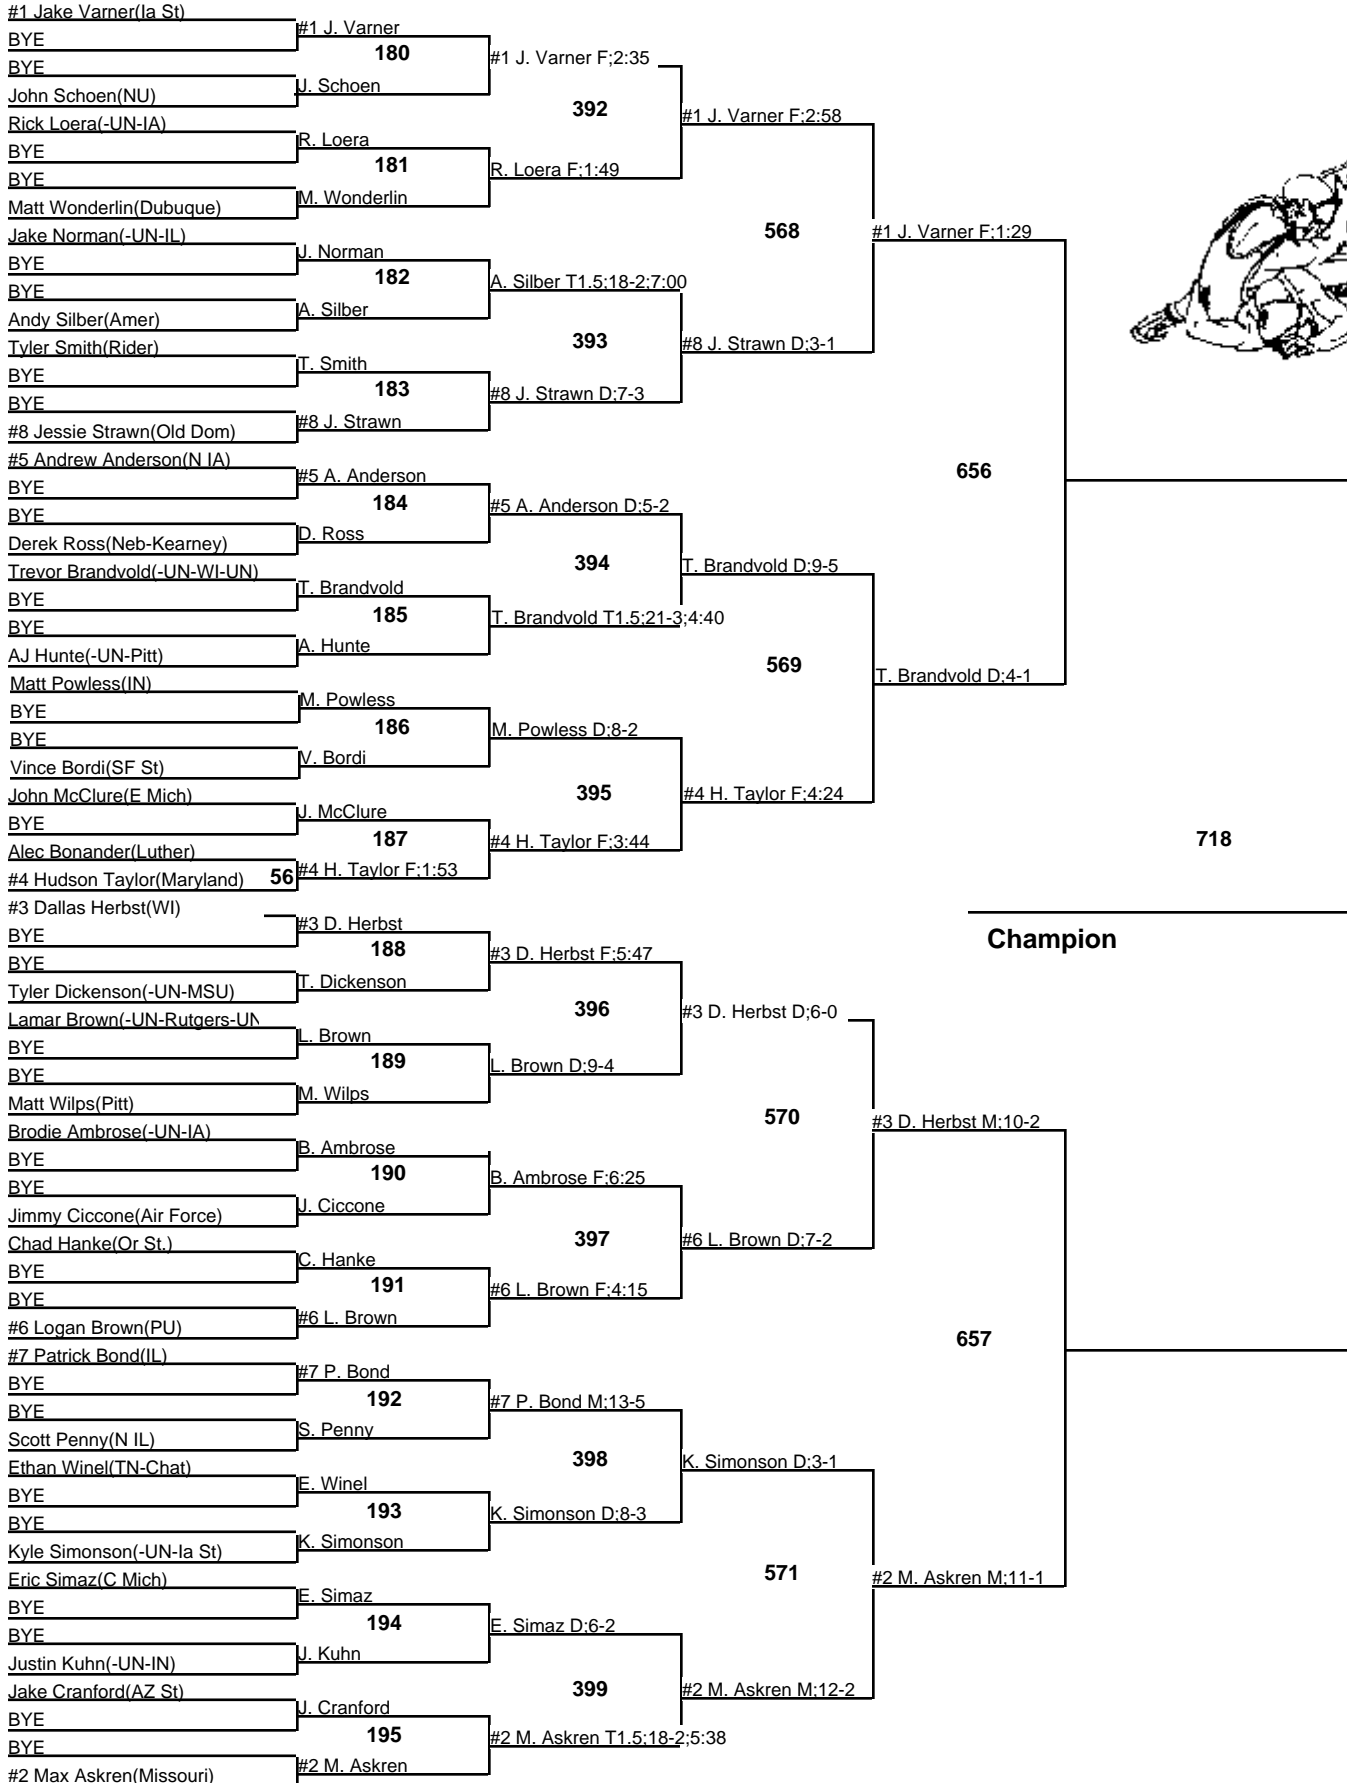

2008 Midlands

197

Championship

29-30 December 2008