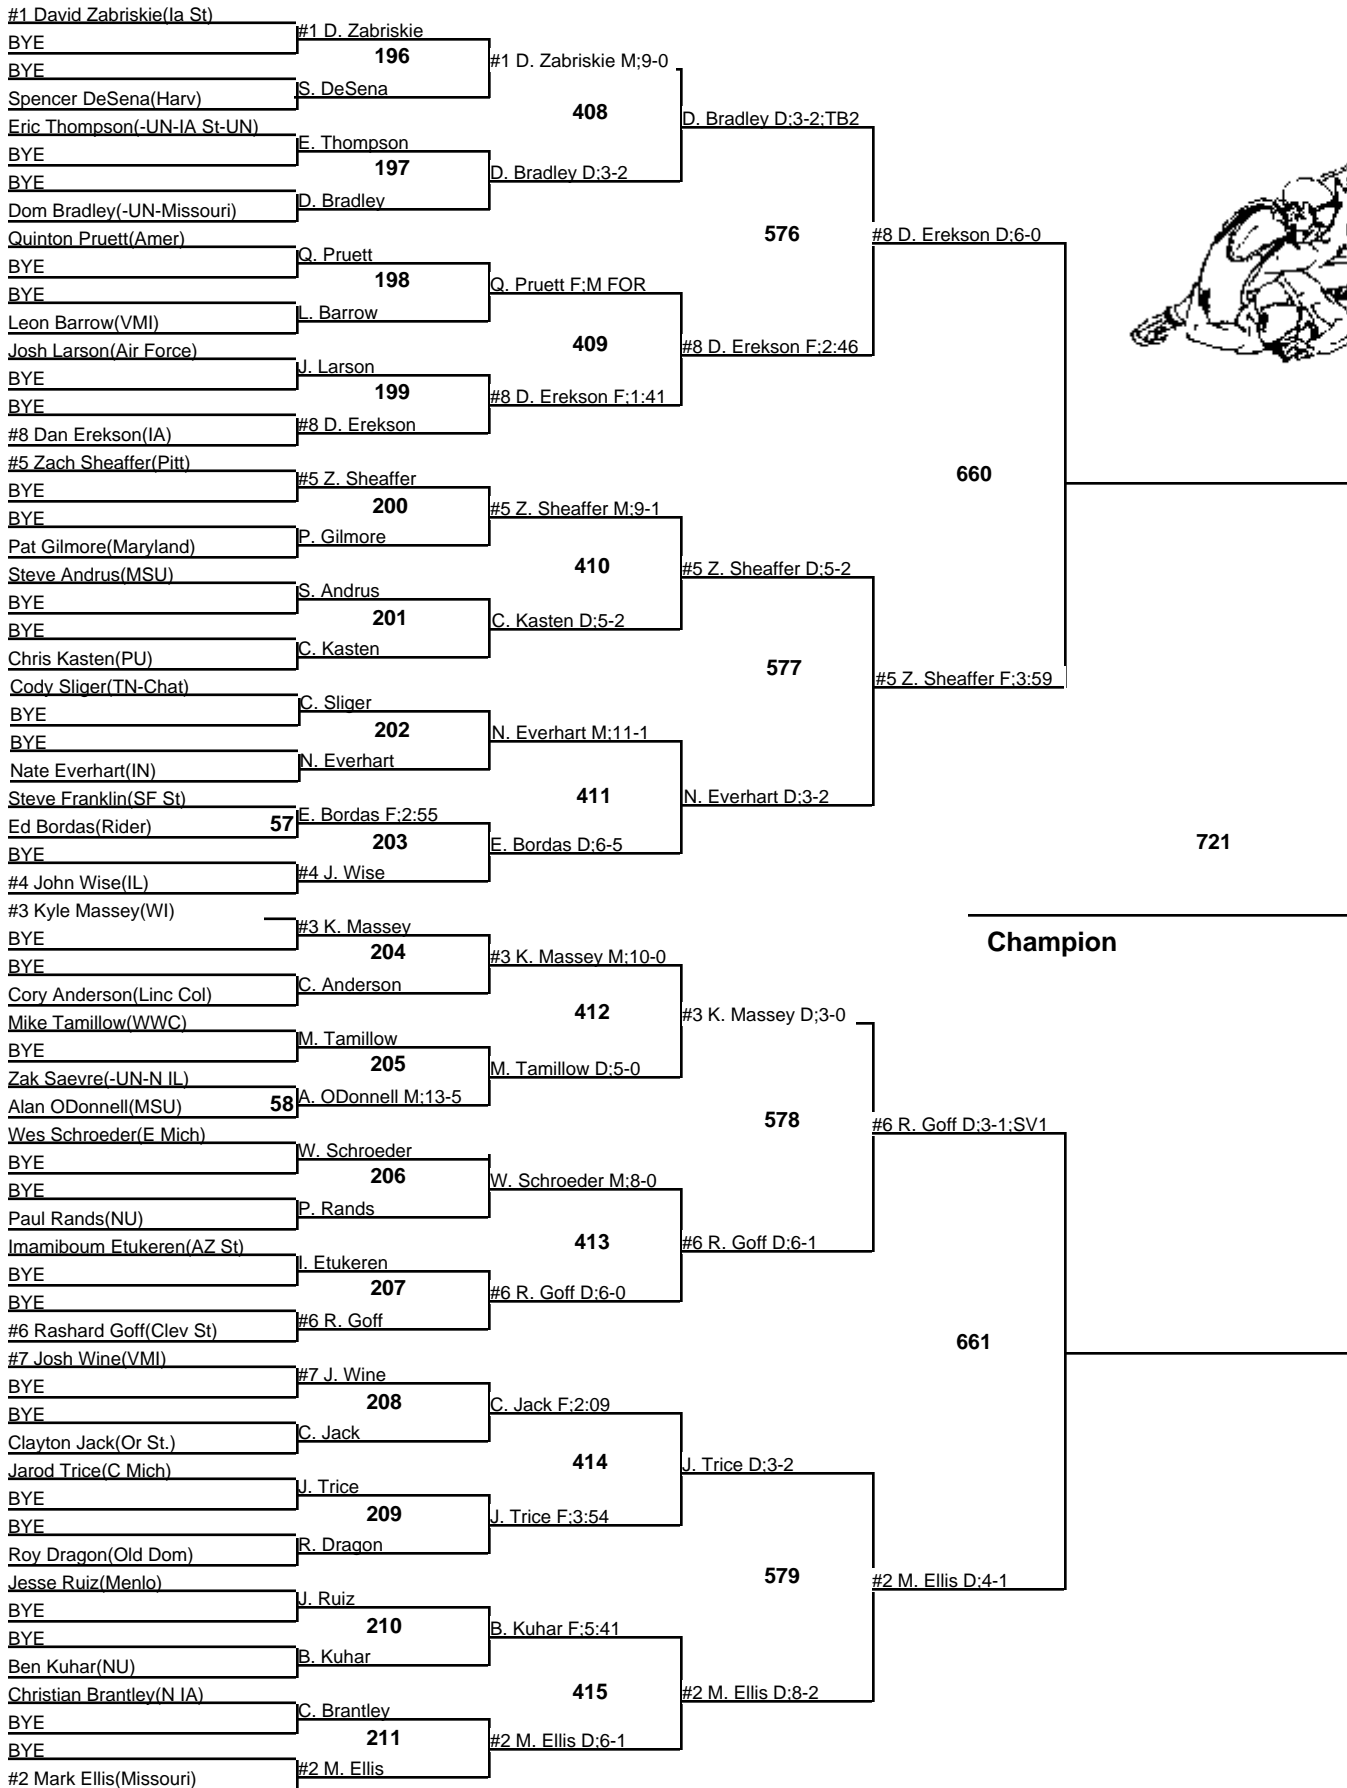

2008 Midlands

285

Championship

29-30 December 2008