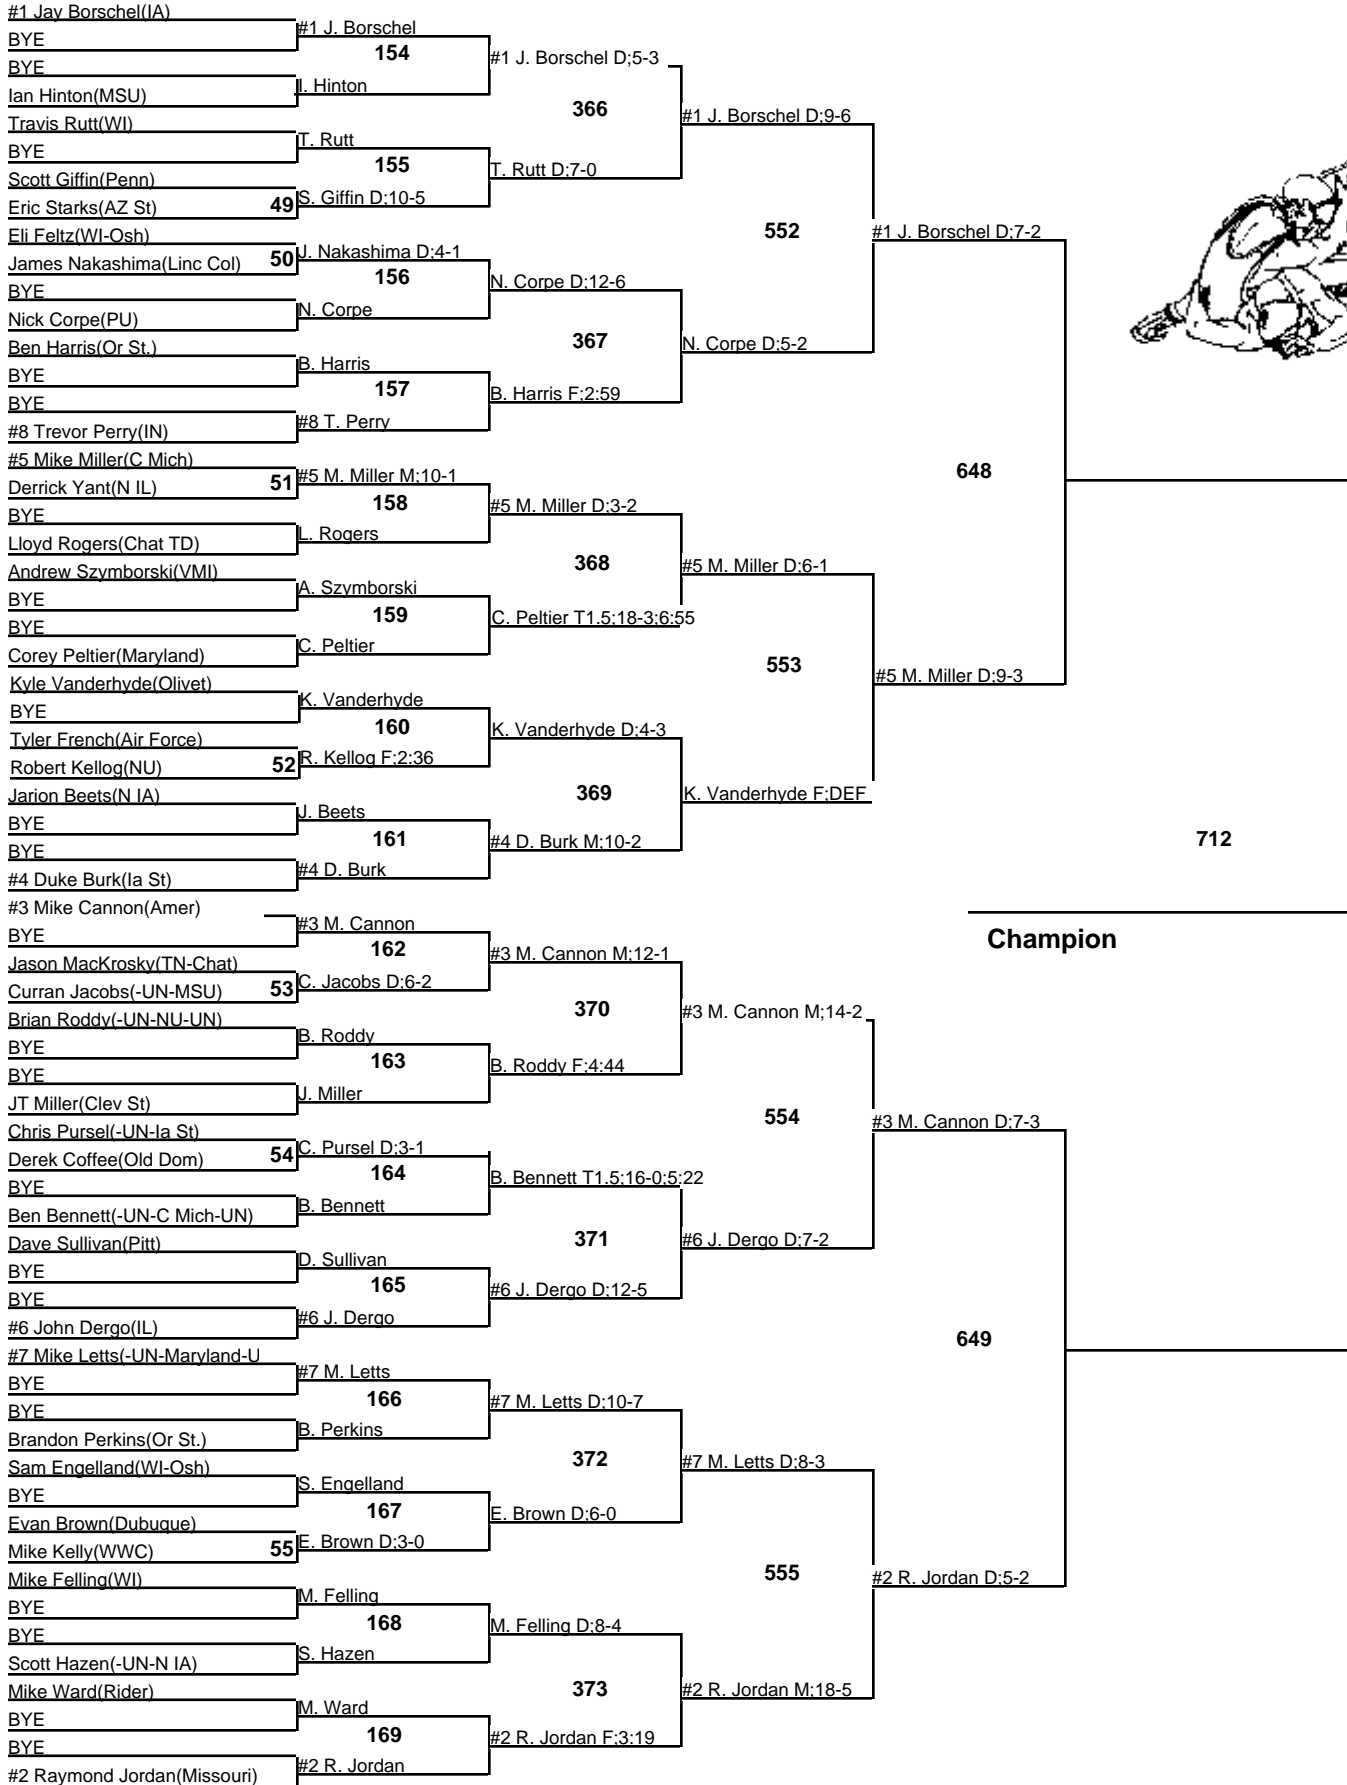

165

Wrestleback

29-30 December 2008

2008 Midlands

174

Championship

29-30 December 2008

2008 Midlands