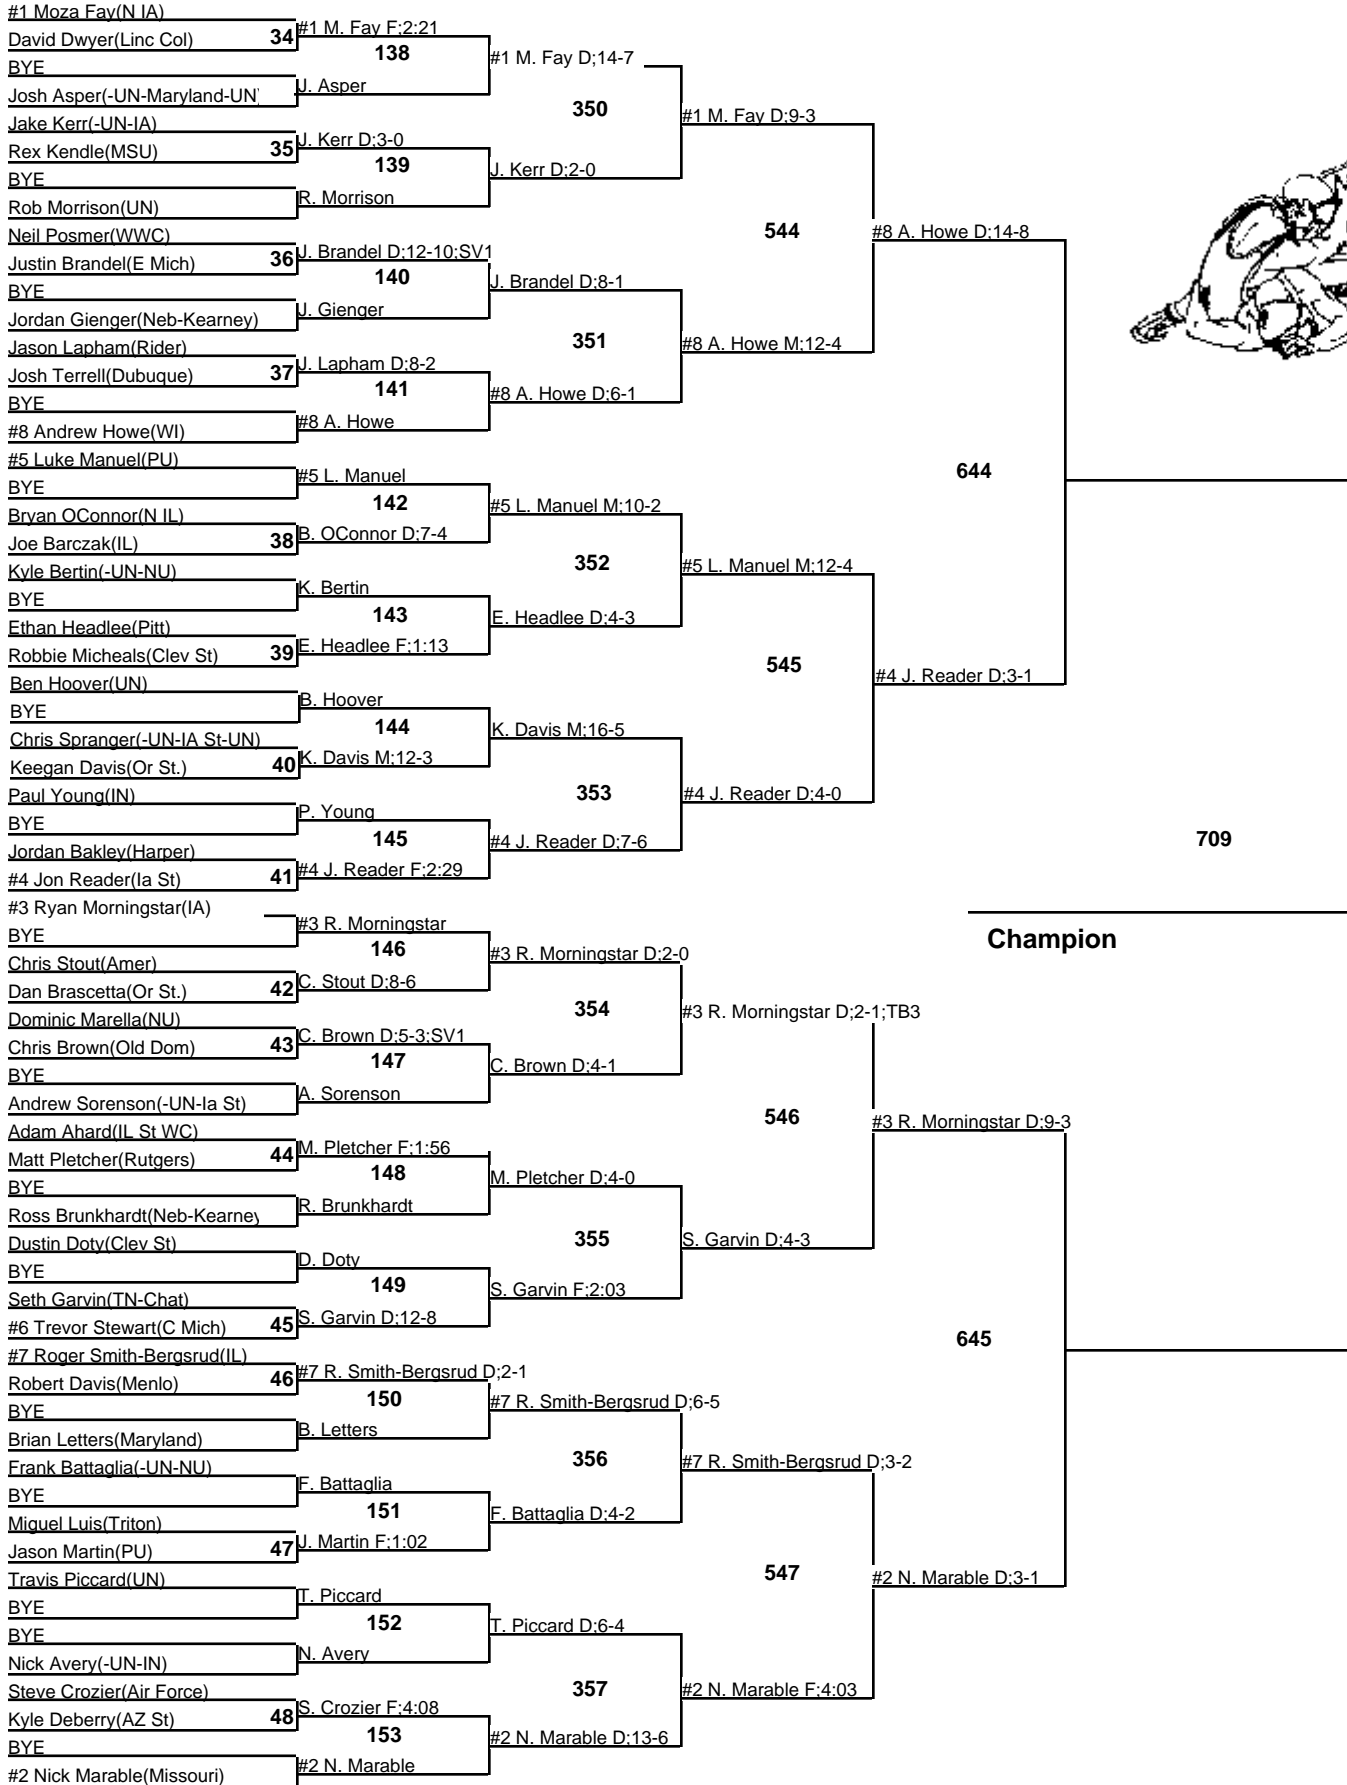

157

Wrestleback

29-30 December 2008

2008 Midlands

165

Championship

29-30 December 2008

2008 Midlands