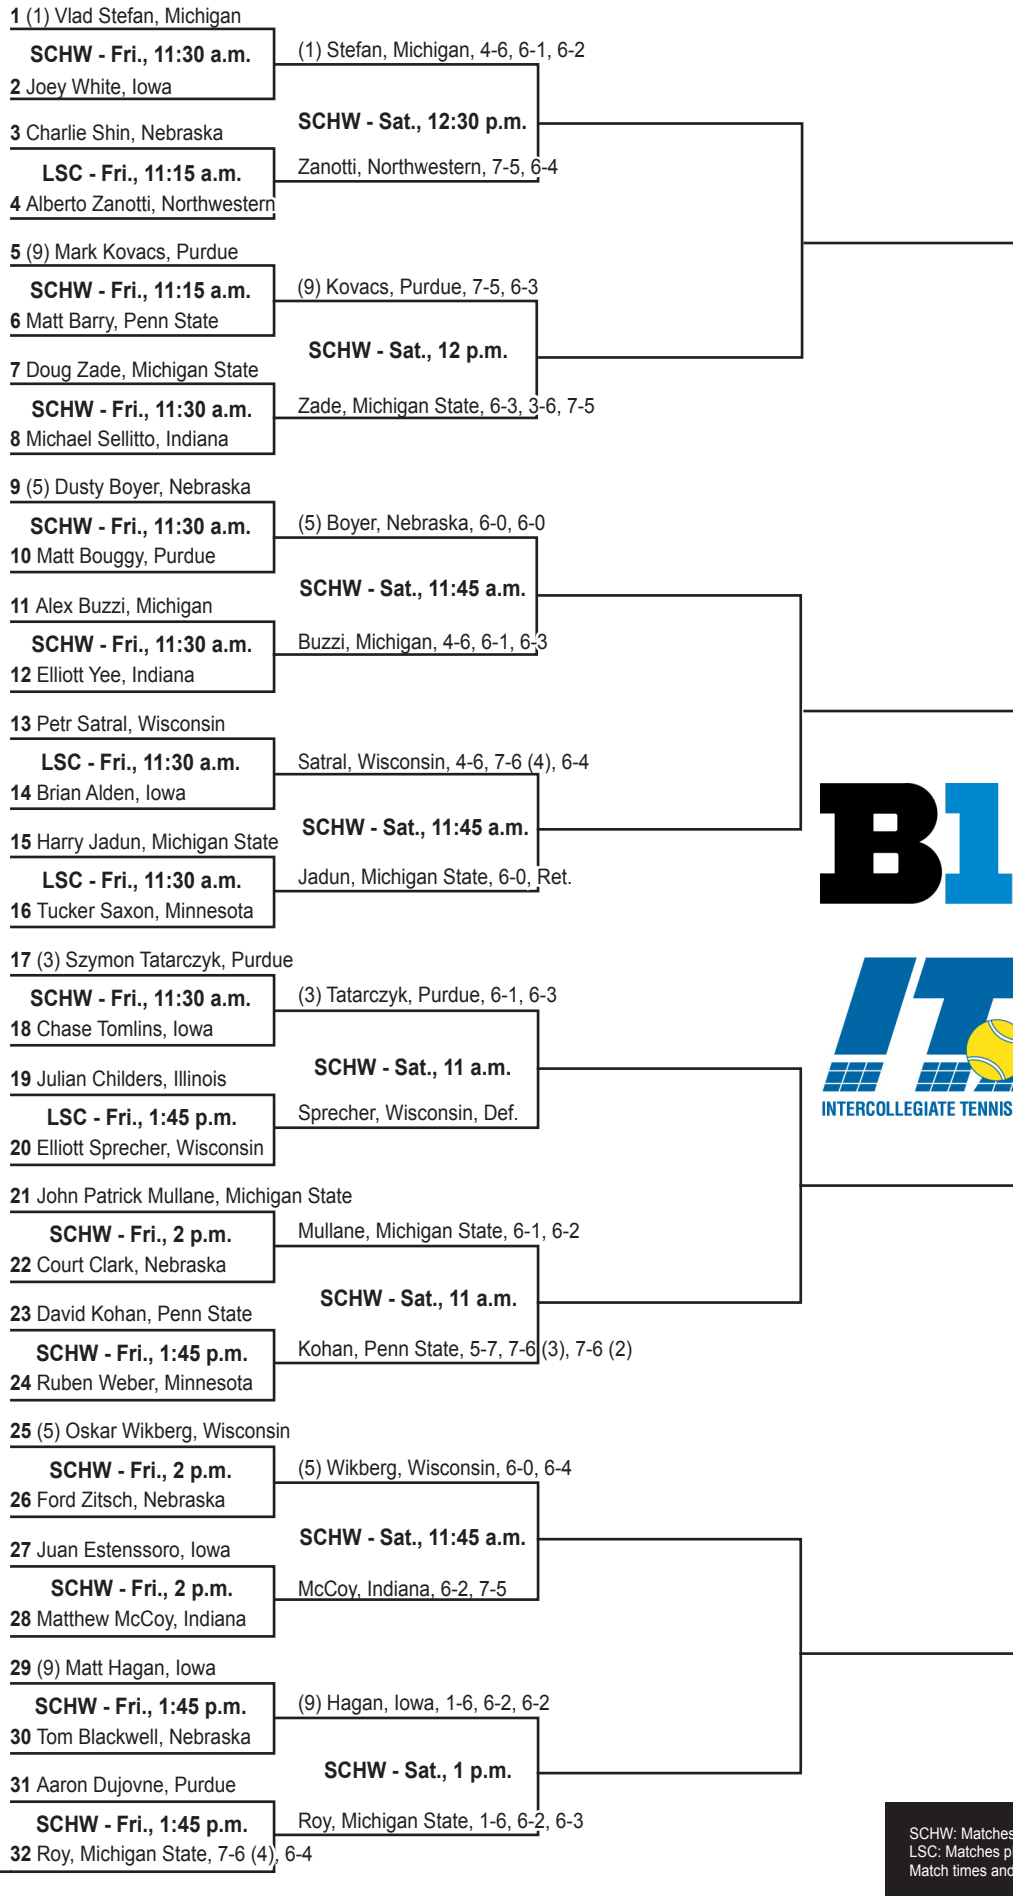

# 2013 Big Ten Men's Singles Championships | Singles Main Draw

Round of 128  
Fri., Oct. 25

Round of 64  
Fri., Oct. 25

Round of 32  
Sat., Oct. 26

Round of 16  
Sat., Oct. 26

Quarterfinals

SCHW: Matches played at Schwartz Tennis Center  
LSC: Matches played at Lafayette Sports Center  
Match times and locations subject to change

# 2013 Big Ten Men's Singles Championships | Singles Main Draw

33A Eric Rueh, Minnesota

**SCHW - Fri., 8 a.m.**

33B Kellen Bates, Indiana

33 Rueh, Minnesota, 6-1, 7-6 (3)

34A Lucas Dages, Purdue

**LSC - Fri., 1:45 p.m.**