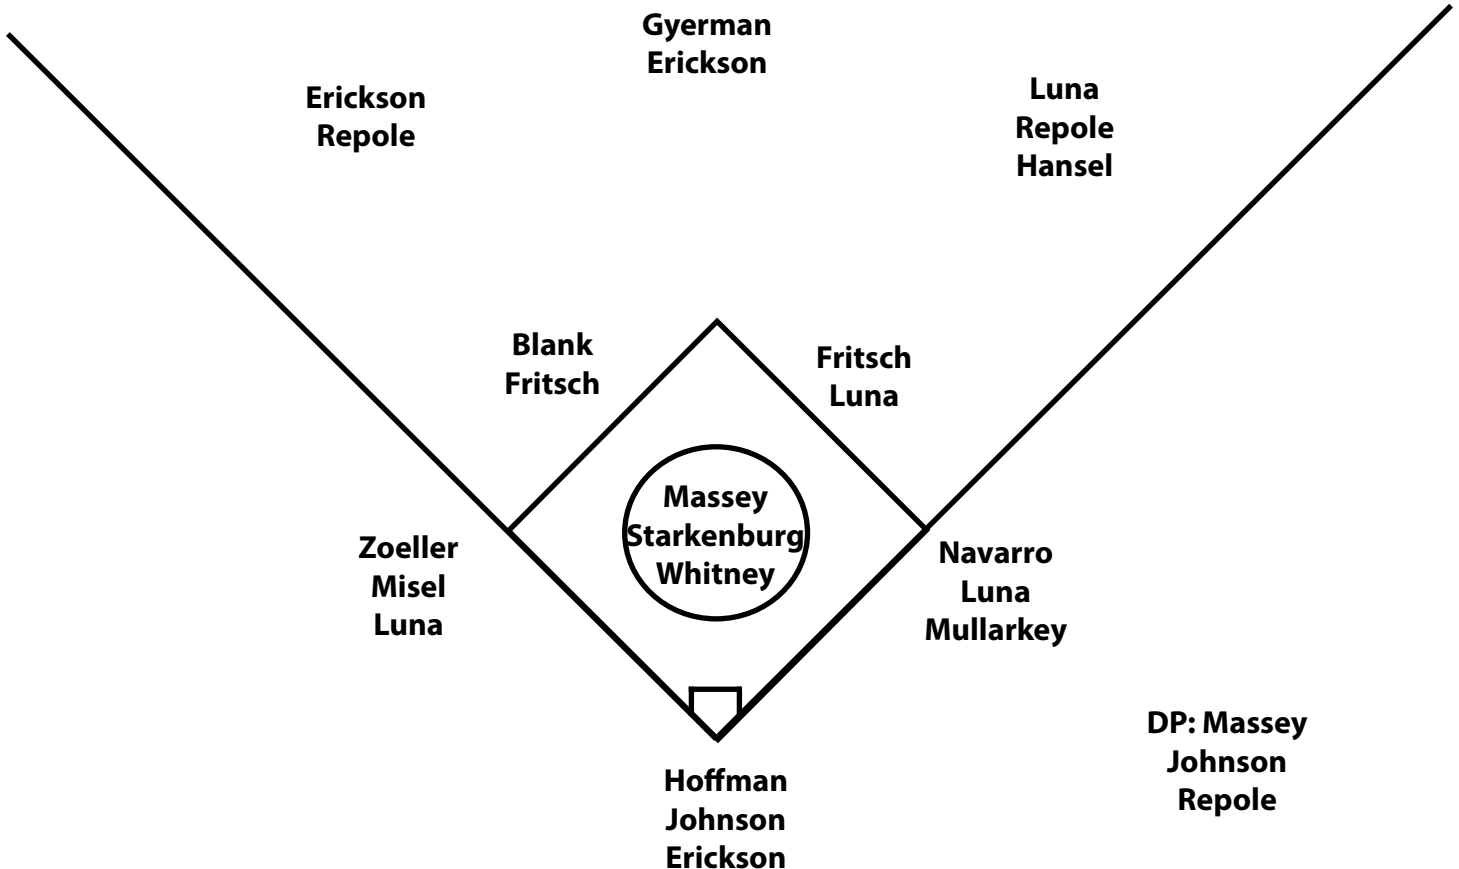

2014 Iowa Individual Team Batting Leaders

Batting Avg.	.345, Claire Fritsch
Games Played	14 (7 players)
Games Started	14 (6 players)
At Bats	45, Michelle Zoeller
Runs	8, Erin Erickson

Hits	14, Michelle Zoeller
Doubles	5, Michelle Zoeller
Triples	2, Sammi Gyerman
Home Runs	2, Erin Erickson
RBIs	6, Kayla Massey/Michelle Zoeller
Total Bases	23, Erin Erickson
Walks	4, Megan Blank/Claire Fritsch/Alyssa Navarro
Hit by Pitch	3, Whitney Repole
Strikeouts	13, Alyssa Navarro
On-Base Percentage	.412, Claire Fritsch
Sacrifice Flies	1, Claire Fritsch
Sacrifice Hits	2, Claire Fritsch
Stolen Bases	3, Claire Fritsch
Stolen Base Attempts	5, Claire Fritsch

2014 Iowa Individual Pitching Leaders

ERA	2.27, Kayla Massey
Wins	2, Kayla Massey
Appearances	9, Kayla Massey
Games Started	8, Kayla Massey
Complete Games	6, Kayla Massey
Shutouts	2, Kayla Massey
Saves	1, Shayla Starkenburg
Innings Pitched	46.1, Kayla Massey
Strikeouts	23, Kayla Massey
Opponent Batting Average	.214, Shayla Starkenburg

HAWKEYE DEFENSIVE DEPTH CHART