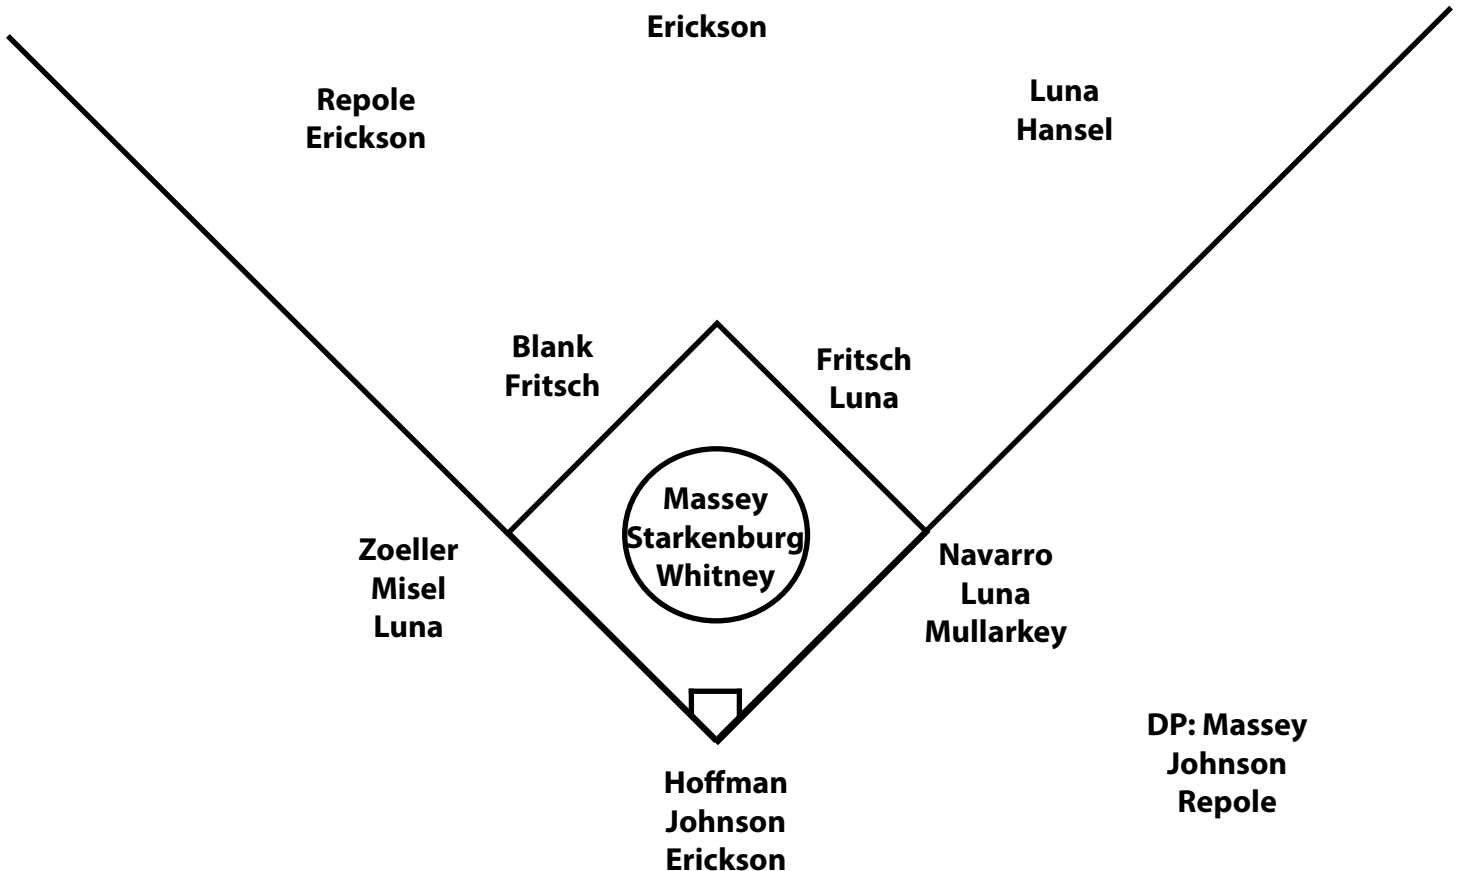

2014 Iowa Individual Team Batting Leaders

Batting Avg.	.366, Megan Blank
Games Played	24 (5 players)
Games Started	24 (4 players)
At Bats	76, Michelle Zoeller
Runs	13, Megan Blank

Hits	26, Megan Blank
Doubles	7, Michelle Zoeller
Triples	3, Megan Blank
Home Runs	4, Kayla Massey
RBIs	12, Megan Blank/Kayla Massey
Total Bases	41, Megan Blank
Walks	9, Claire Fritsch
Hit by Pitch	5, Whitney Repole
Strikeouts	18, Erin Erickson/Holly Hoffman/Alyssa Navarro/Michelle Zoeller
On-Base Percentage	.577, Brianna Luna
Sacrifice Flies	1, Erin Erickson/Claire Fritsch/Brianna Luna/Whitney Repole
Sacrifice Hits	4, Claire Fritsch
Stolen Bases	4, Claire Fritsch
Stolen Base Attempts	6, Claire Fritsch

2014 Iowa Individual Pitching Leaders

ERA	2.50, Kayla Massey
Wins	5, Kayla Massey
Appearances	16, Kayla Massey
Games Started	14, Kayla Massey
Complete Games	11, Kayla Massey
Shutouts	2, Kayla Massey
Saves	1, Shayla Starkenburg/Micaela Whitney
Innings Pitched	92.1, Kayla Massey
Strikeouts	47, Kayla Massey
Opponent Batting Average	.253, Kayla Massey

HAWKEYE DEFENSIVE DEPTH CHART