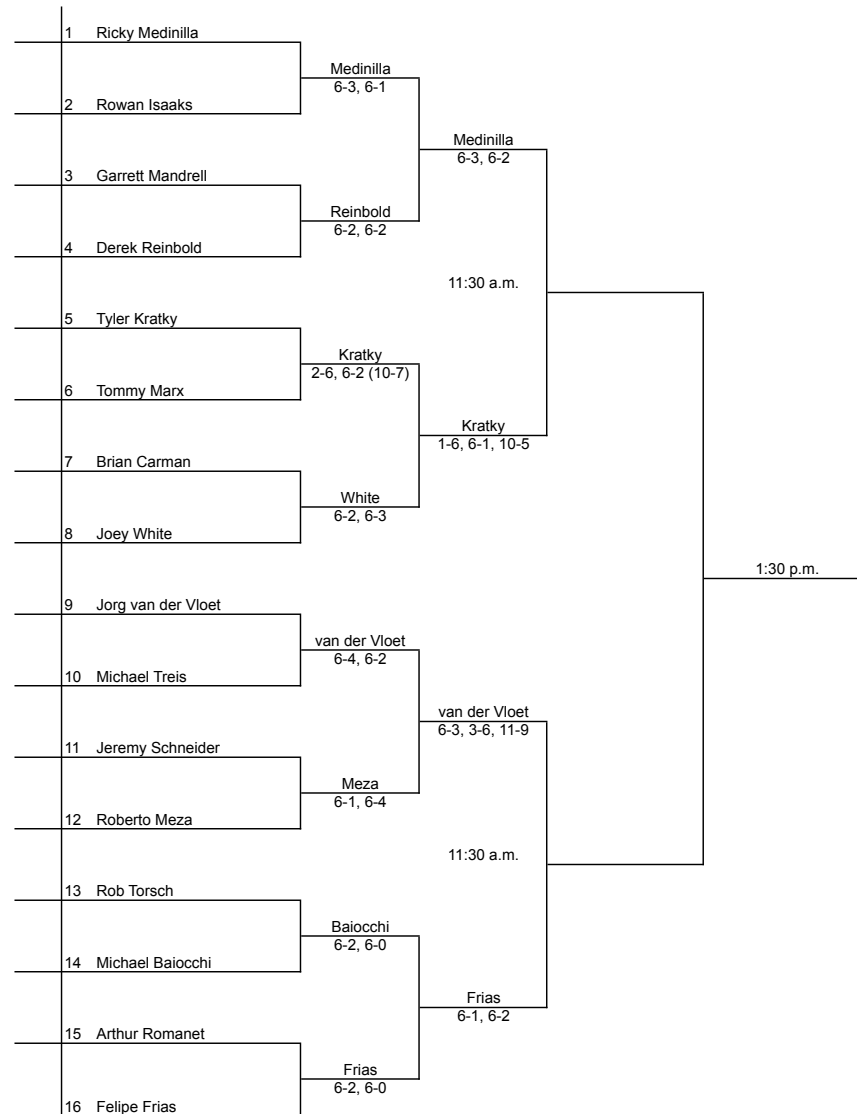

Purdue Fall Invitational - Flight A

An Intercollegiate Tennis Association Sanctioned Event
Hosted by Purdue* September 20-22, 2013

Flight A Consolation

Purdue Fall Invitational - Flight B

An Intercollegiate Tennis Association Sanctioned Event
Hosted by Purdue* September 20-22, 2013

Flight B Consolation

Purdue Fall Invitational - Flight C

An Intercollegiate Tennis Association Sanctioned Event
Hosted by Purdue* September 20-22, 2013

Flight C Consolation

Purdue Fall Invitational - Flight D

An Intercollegiate Tennis Association Sanctioned Event
Hosted by Purdue* September 20-22, 2013

Flight D Consolation

Purdue Fall Invitational - Flight E

An Intercollegiate Tennis Association Sanctioned Event
Hosted by Purdue* September 20-22, 2013