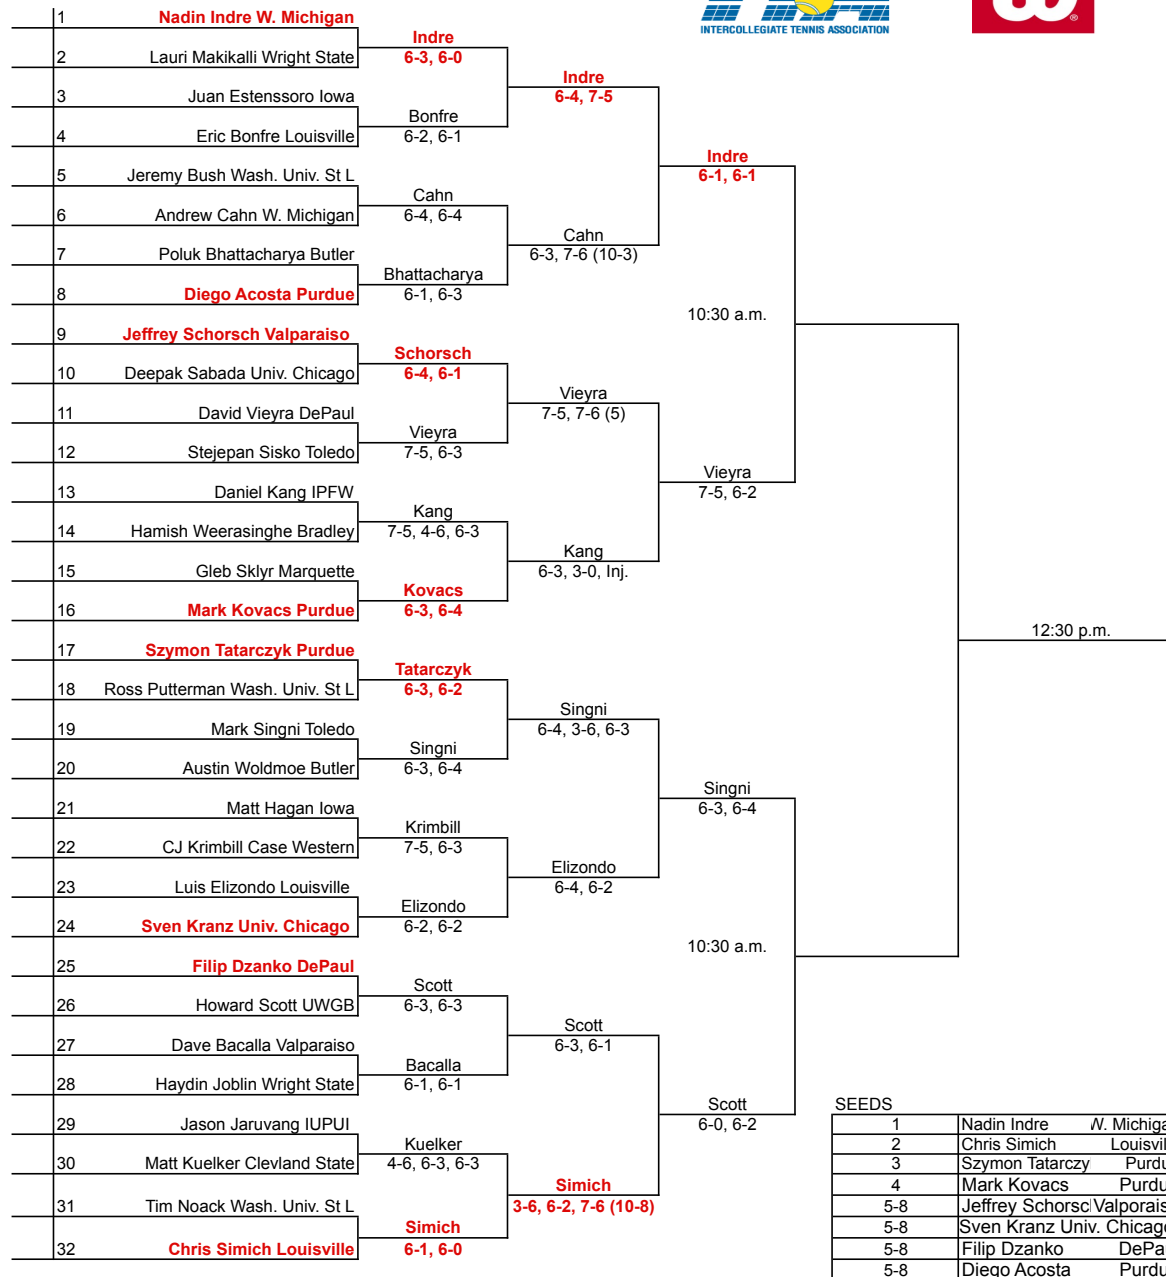

Purdue Fall Invitational - Flight A

An Intercollegiate Tennis Association Sanctioned Event
Hosted by Purdue* September 20-22, 2013

Flight A Consolation

Purdue Fall Invitational - Flight B

An Intercollegiate Tennis Association Sanctioned Event
Hosted by Purdue* September 20-22, 2013

Flight B Consolation

Purdue Fall Invitational - Flight C

An Intercollegiate Tennis Association Sanctioned Event
Hosted by Purdue* September 20-22, 2013

Flight C Consolation

Purdue Fall Invitational - Flight D

An Intercollegiate Tennis Association Sanctioned Event
Hosted by Purdue* September 20-22, 2013

Flight D Consolation

Purdue Fall Invitational - Flight E

An Intercollegiate Tennis Association Sanctioned Event
Hosted by Purdue* September 20-22, 2013