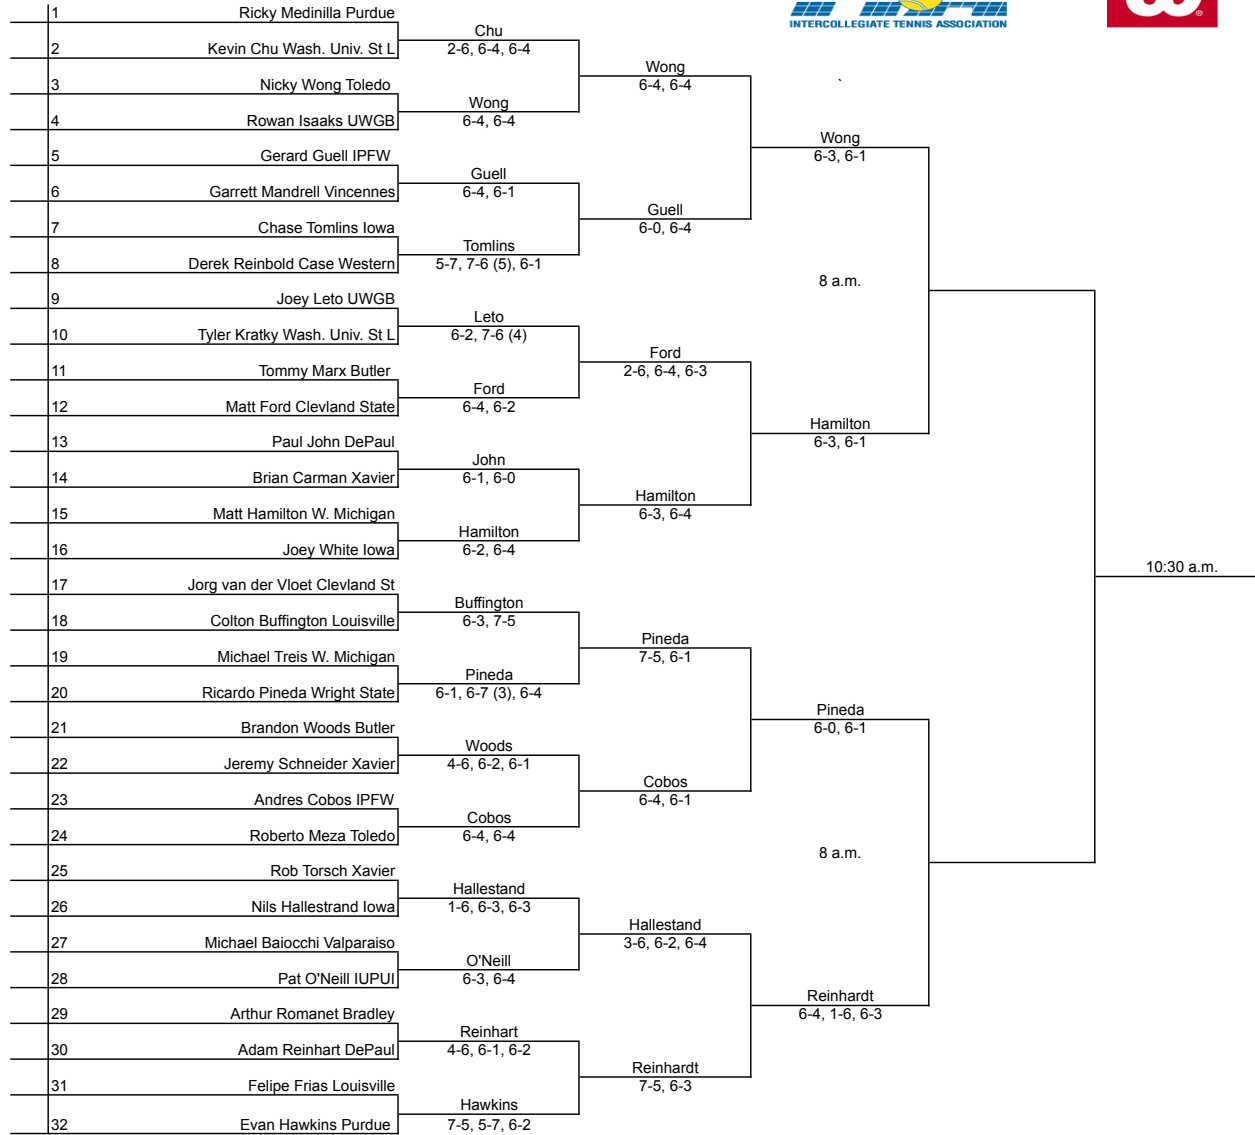

Purdue Fall Invitational - Flight A

An Intercollegiate Tennis Association Sanctioned Event
Hosted by Purdue* September 20-22, 2013

Flight A Consolation

Purdue Fall Invitational - Flight B

An Intercollegiate Tennis Association Sanctioned Event
Hosted by Purdue* September 20-22, 2013

Flight B Consolation

Purdue Fall Invitational - Flight C

An Intercollegiate Tennis Association Sanctioned Event
Hosted by Purdue* September 20-22, 2013

Flight C Consolation

Purdue Fall Invitational - Flight D

An Intercollegiate Tennis Association Sanctioned Event
Hosted by Purdue* September 20-22, 2013

Flight D Consolation

Purdue Fall Invitational - Flight E

An Intercollegiate Tennis Association Sanctioned Event
Hosted by Purdue* September 20-22, 2013