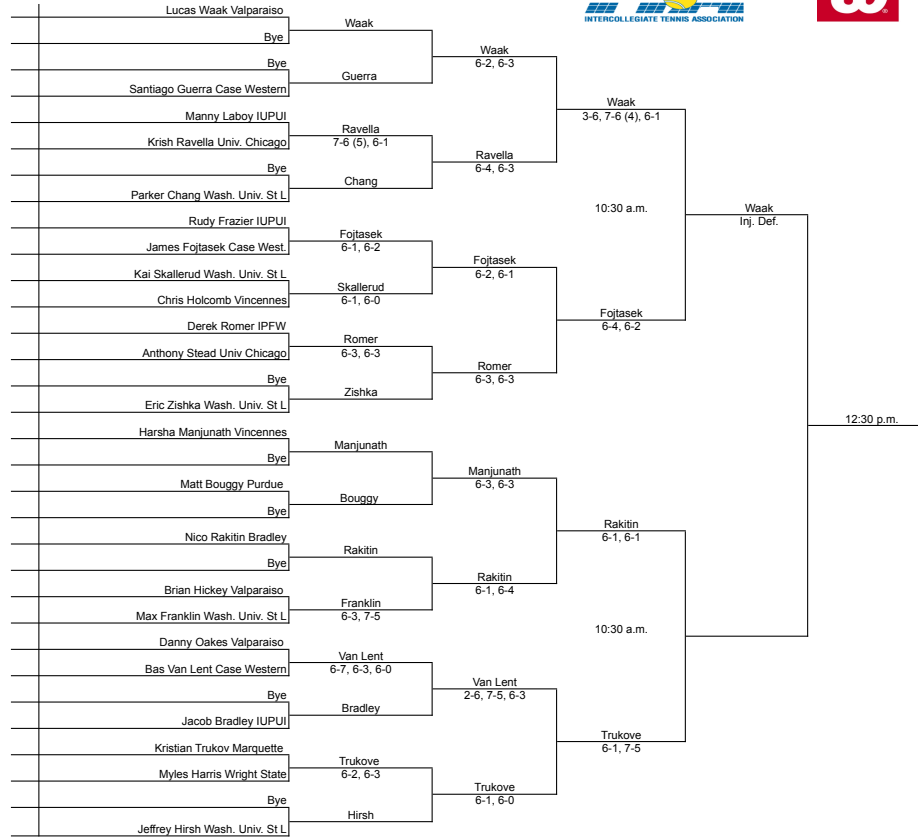

An Intercollegiate Tennis Association Sanctioned Event
Hosted by Purdue* September 20-22, 2013

Flight D Consolation

Purdue Fall Invitational - Flight E

An Intercollegiate Tennis Association Sanctioned Event
Hosted by Purdue* September 20-22, 2013