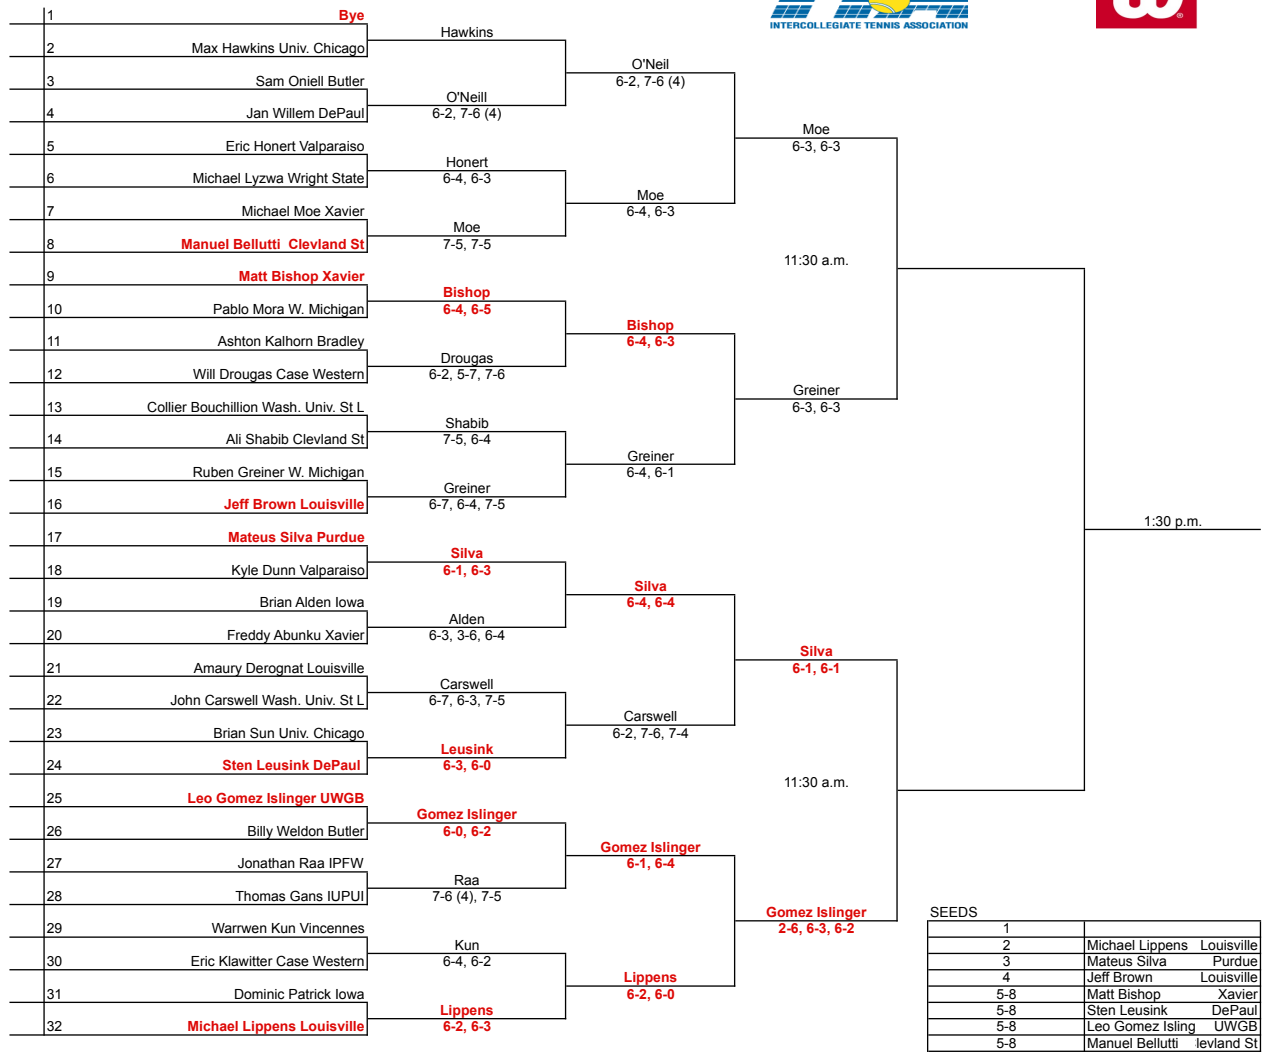

Purdue Fall Invitational - Flight A

An Intercollegiate Tennis Association Sanctioned Event
Hosted by Purdue* September 20-22, 2013

Flight A Consolation

Purdue Fall Invitational - Flight B

An Intercollegiate Tennis Association Sanctioned Event
Hosted by Purdue* September 20-22, 2013

Flight B Consolation

Purdue Fall Invitational - Flight C

An Intercollegiate Tennis Association Sanctioned Event
Hosted by Purdue* September 20-22, 2013

Flight C Consolation

Purdue Fall Invitational - Flight D

An Intercollegiate Tennis Association Sanctioned Event
Hosted by Purdue* September 20-22, 2013

Flight D Consolation

Purdue Fall Invitational - Flight E

An Intercollegiate Tennis Association Sanctioned Event
Hosted by Purdue* September 20-22, 2013