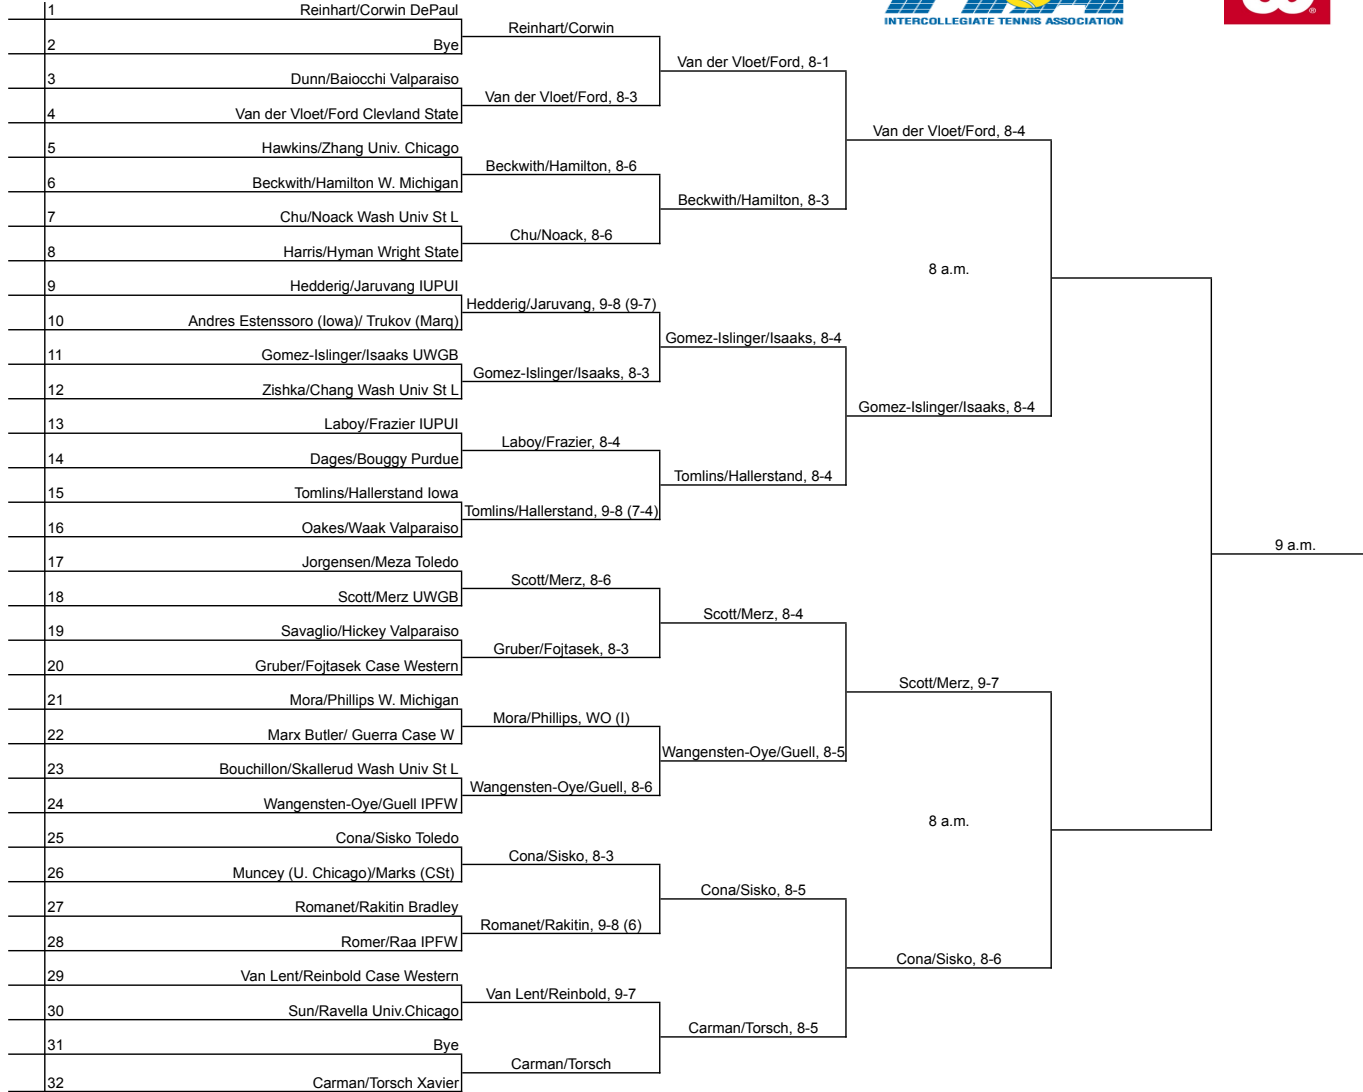

Purdue Fall Invitational - B Doubles

An Intercollegiate Tennis Association Sanctioned Event
Hosted by Purdue* September 20-22, 2013