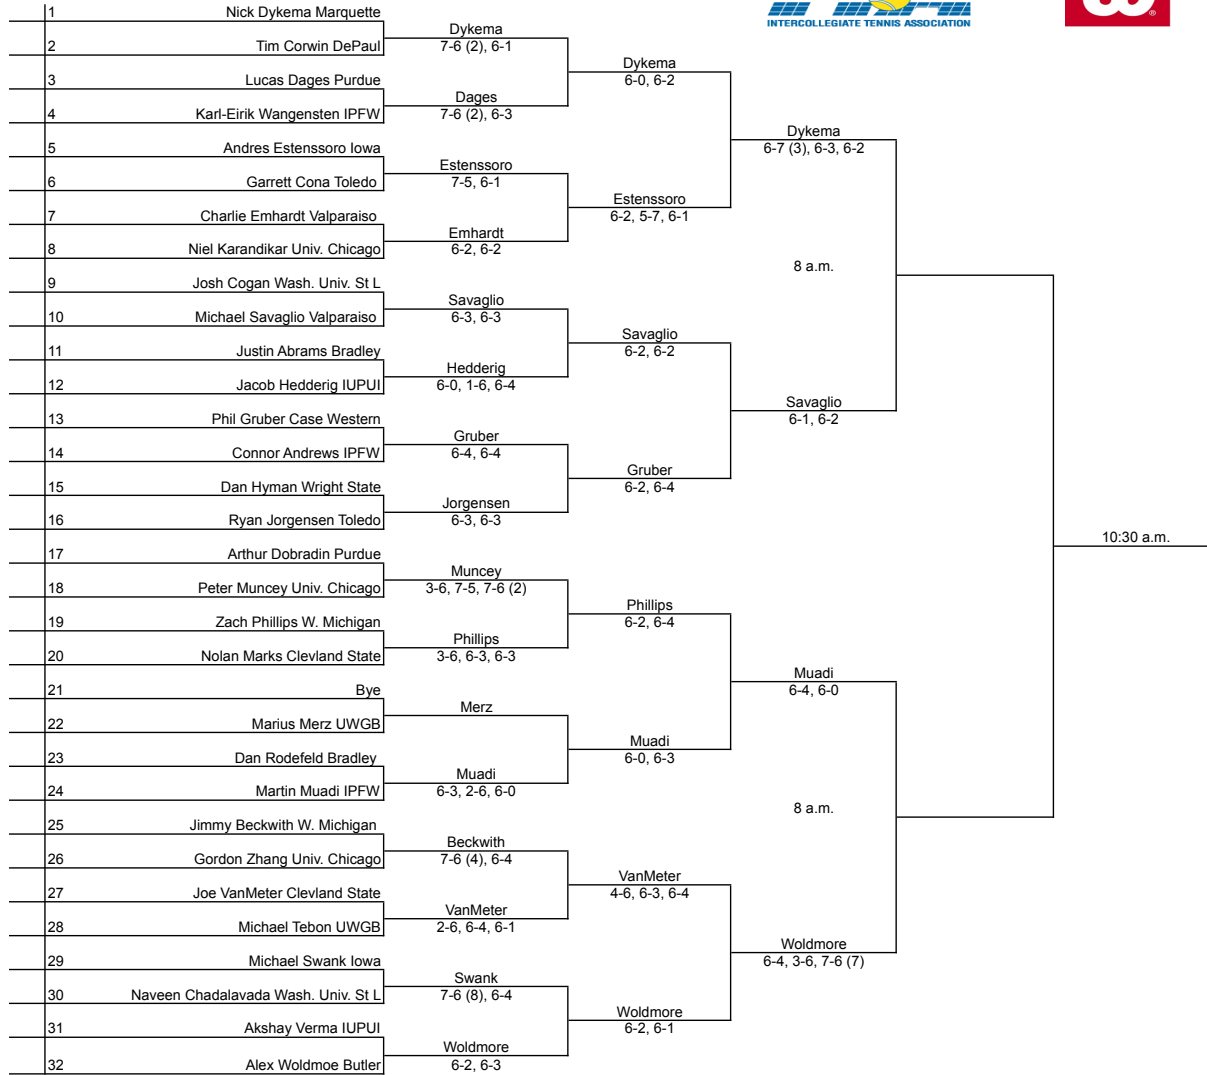

Purdue Fall Invitational - Flight A

An Intercollegiate Tennis Association Sanctioned Event
Hosted by Purdue* September 20-22, 2013

Flight A Consolation

Purdue Fall Invitational - Flight B

An Intercollegiate Tennis Association Sanctioned Event
Hosted by Purdue* September 20-22, 2013

Flight B Consolation

Purdue Fall Invitational - Flight C

An Intercollegiate Tennis Association Sanctioned Event
Hosted by Purdue* September 20-22, 2013

Flight C Consolation

Purdue Fall Invitational - Flight D

An Intercollegiate Tennis Association Sanctioned Event
Hosted by Purdue* September 20-22, 2013

Flight D Consolation

Purdue Fall Invitational - Flight E

An Intercollegiate Tennis Association Sanctioned Event
Hosted by Purdue* September 20-22, 2013