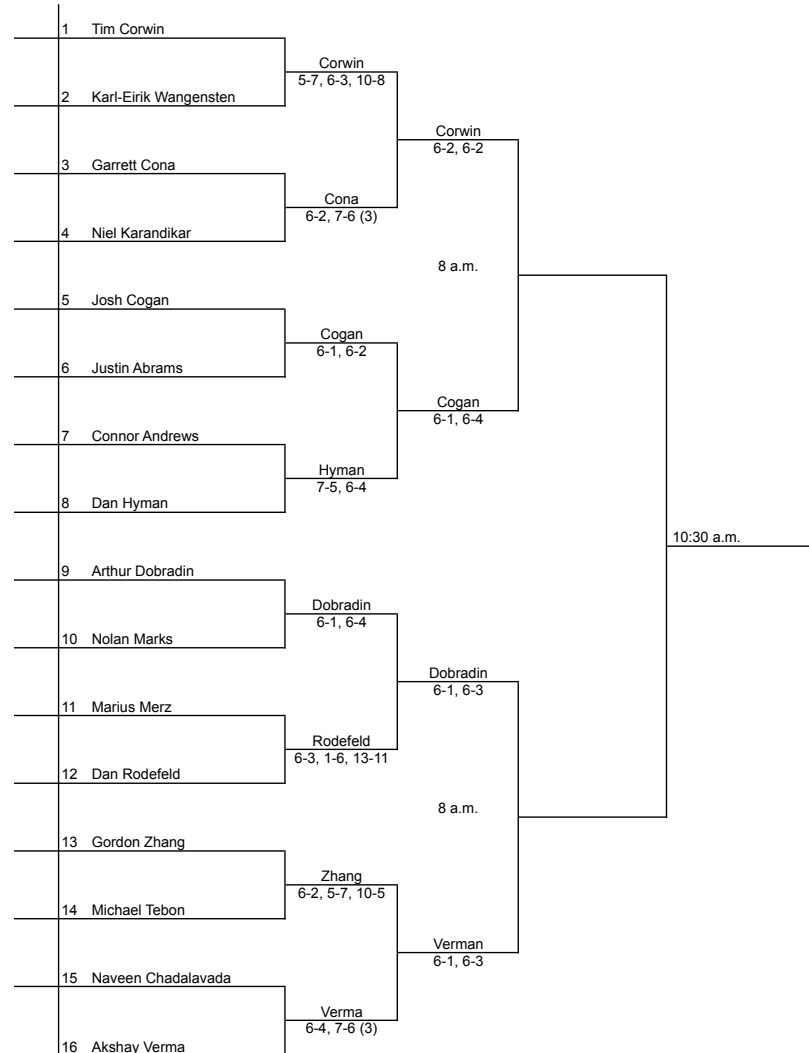

Purdue Fall Invitational - Flight A

An Intercollegiate Tennis Association Sanctioned Event
Hosted by Purdue* September 20-22, 2013

Flight A Consolation

Purdue Fall Invitational - Flight B

An Intercollegiate Tennis Association Sanctioned Event
Hosted by Purdue* September 20-22, 2013

Flight B Consolation

Purdue Fall Invitational - Flight C

An Intercollegiate Tennis Association Sanctioned Event
Hosted by Purdue* September 20-22, 2013

Flight C Consolation

Purdue Fall Invitational - Flight D

An Intercollegiate Tennis Association Sanctioned Event
Hosted by Purdue* September 20-22, 2013

Flight D Consolation

Purdue Fall Invitational - Flight E

An Intercollegiate Tennis Association Sanctioned Event
Hosted by Purdue* September 20-22, 2013