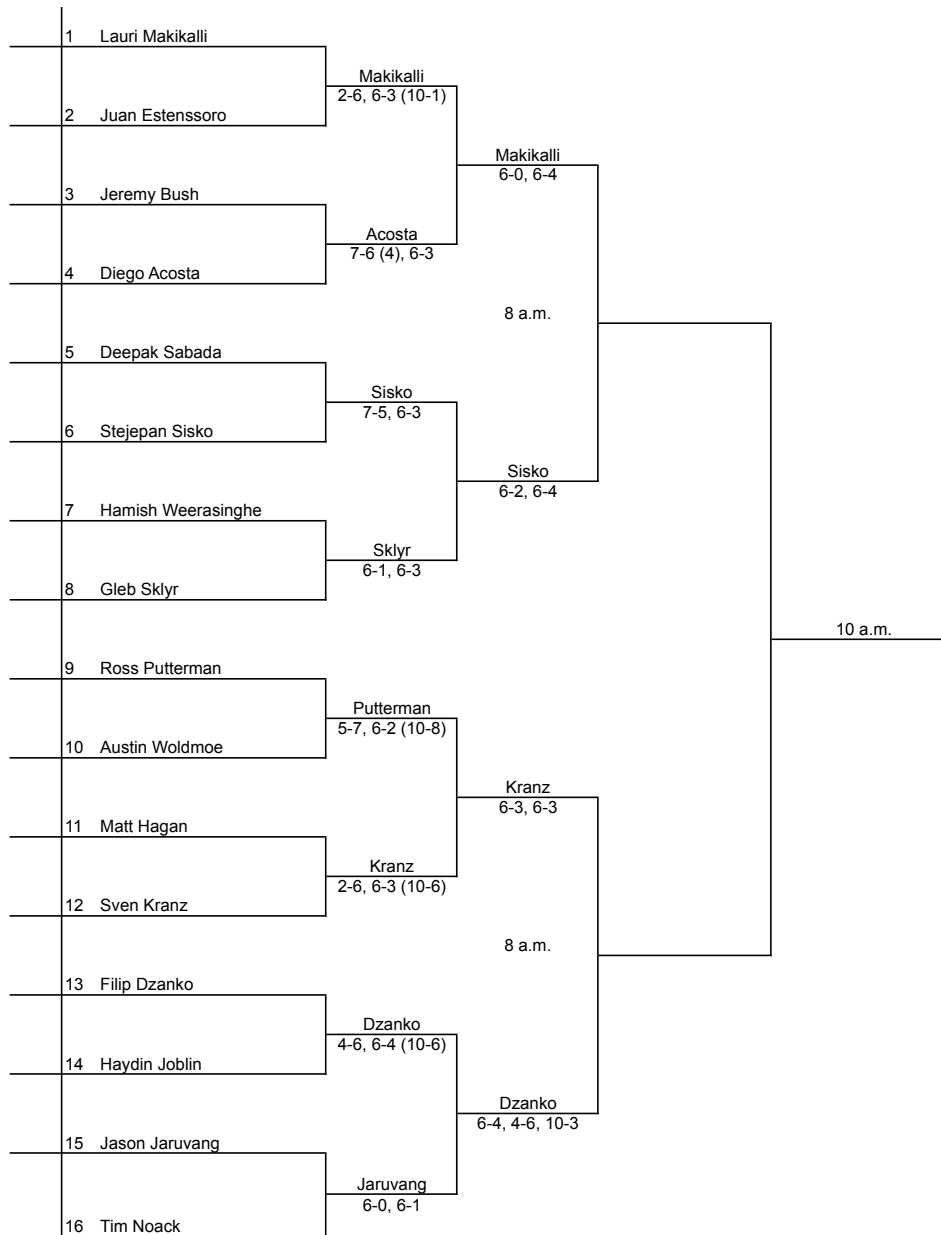

Purdue Fall Invitational - Flight A

An Intercollegiate Tennis Association Sanctioned Event
Hosted by Purdue* September 20-22, 2013

Flight A Consolation

Purdue Fall Invitational - Flight B

An Intercollegiate Tennis Association Sanctioned Event
Hosted by Purdue* September 20-22, 2013

Flight B Consolation

Purdue Fall Invitational - Flight C

An Intercollegiate Tennis Association Sanctioned Event
Hosted by Purdue* September 20-22, 2013

Flight C Consolation

Purdue Fall Invitational - Flight D

An Intercollegiate Tennis Association Sanctioned Event
Hosted by Purdue* September 20-22, 2013

Flight D Consolation

Purdue Fall Invitational - Flight E

An Intercollegiate Tennis Association Sanctioned Event
Hosted by Purdue* September 20-22, 2013