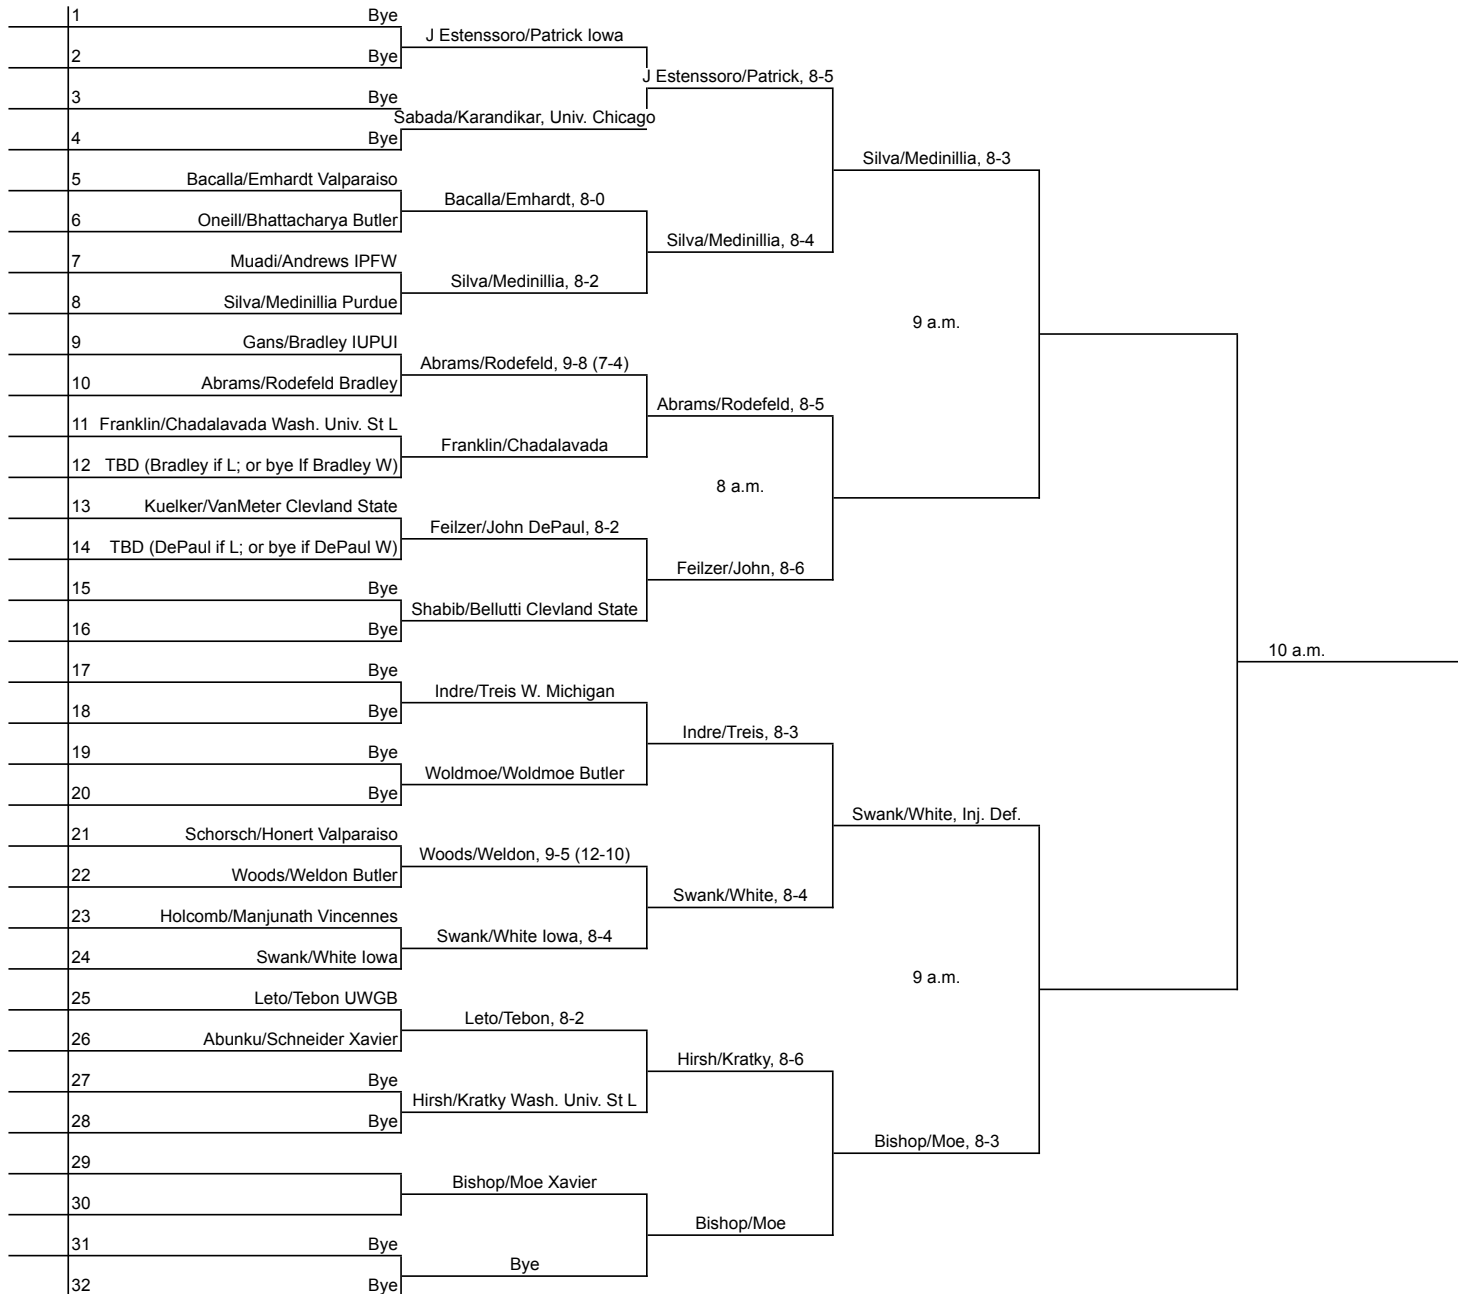

Purdue Fall Invitational - A Doubles
An Intercollegiate Tennis Association Sanctioned Event
Hosted by Purdue * September 20-22, 2013

1	Dzanko/Vieyra DePaul				
2	Bye	Dzanko/Vieyra			
3	J Estenssoro/Patrick Iowa				
4	Bye	Estenssoro/Patrick	Dzanko/Vieyra, 8-3		
5	Kang/Cobos IPFW				
6	Bye	Kang/Cobos			
7	Sabada/Karandikar Univ. Chicago				
8	Bye	Sabada/Karandikar	Kang/Cobos, 8-6		
9	Bacalla/Emhardt Valparaiso				
10	Kimbrill/Klawitter Case Western	Kimbrill/Klawitter, 8-4			
11	Greiner/Payne W. Michigan				
12	Oneill/Bhattacharya Butler	Greiner/Payne, 9-8 (7-1)	Kimbrill/Klawitter, 8-4		
13	Bush/Putterman Wash. Univ. St L				
14	Muadi/Andrews IPFW	Bush/Putterman, 8-2			
15	Lippens/Bufington Louisville				
16	Silva/Medinillia Purdue	Lippens/Bufington, 8-3	Lippens/Bufington, 8-4		
17	Kuhn/Mandrell Vincennes				
18	Gans/Bradley IUPUI	Kuhn/Mandrell, 8-6			
19	Abrams/Rodefeld Bradley				
20	Hawkins/Dobradin Purdue	Hawkins/Dobradin, 9-8 (7-4)	Hawkins/Dobradin, 8-6		
21	Bonfre/Frias Louisville				
22	anklin/Chadalavada Wash. Univ. St L	Bonfre/Frias, 8-4	Kalhorn/Weerasinghe, 8-6		
23	Bye				
24	Kalhorn/Weerasinghe Bradley	Kalhorn/Weerasinghe	Kalhorn/Weerasinghe, 9-8 (7-2)		
25	Kuelker/VanMeter Cleveland State				
26	Dykema/Sklyr Marquette	Dykema/Sklyr, 8-5			
27	Feilzer/John DePaul				
28	Bye	Feilzer/John	Dykema/Sklyr, 8-6		
29	Shabib/Bellutti Cleveland State				
30	Bye	Shabib/Bellutti			
31	Bye				
32	Tatarczyk/Kovacs Purdue	Tatarczyk/Kovacs	Tatarczyk/Kovacs, 8-5		
33	Simich/Elizondo Louisville				
34	Bye	Simich/Elizondo			
35	Indre/Treis W. Michigan				
36	Bye	Indre/Treis	Simich/Elizondo, 9-8 (7-2)		
37	Woldmoe/Woldmoe Butler				
38	Bye	Woldmoe/Woldmoe			
39	Hagan/Alden Iowa				
40	Bye	Hagan/Alden	Hagan/Alden, 9-7		
41	Schorsch/Honert Valparaiso				
42	Cahn/Shideler W. Michigan	Cahn/Shideler, 8-5			
43	Woods/Weldon Butler				
44	Carswell/Cogan Wash Univ St L	Carswell/Cogan, 8-6	Carswell/Cogan, 8-6		
45	Holcomb/Manjunath Vincennes				
46	Kranz/Stead Univ. Chicago	Kranz/Stead, WO (I)			
47	Swank/White Iowa				
48	Singnil/Wong Toledo	Singnil/Wong, 8-6	Singnil/Wong, 8-2		
49	Leto/Tebon UWGB				
50	Brown/Derognat Louisville	Brown/Derognat, 8-3			
51	Abunku/Schneider Xavier				
52	Verma/O'Neill IUPUI	Verma/O'Neill, 8-1	Brown/Derognat, 8-3		
53	Bye				
54	Hirsh/Kratky Wash. Univ. St L	Hirsh/Kratky	Brown/Derognat, 9-7		
55	Bye				
56	Pineda/Joblin Wright State	Pineda/Joblin	Pineda/Joblin, 8-6		
57	Bishop/Moe Xavier				
58	Bye	Bishop/Moe			
59	Makikalli/Lyzwa Wright State				
60	Bye	Makikalli/Lyzwa	Makikalli/Lyzwa, 8-4		
61	Healey/Drougas Case Western				
62	Bye	Haley/Drougas			
63	Bye				
64	Bye	Bye	Haley/Drougas	Haley/Drougas, 8-6	

SEEDS 1-8	
1	Dzanko/Vieyra DePaul
2	
3	Simich/Elizondo Louisville
4	Tatarczyk/Kovacs Purdue

8 a.m.

Tatarczyk/Kovacs, 8-5

Tatarczyk/Kovacs, 8-6

9 a.m.

Simich/Elizondo, 8-4

8 a.m.

Brown/Derognat, 8-3

Flight A Doubles Consolation