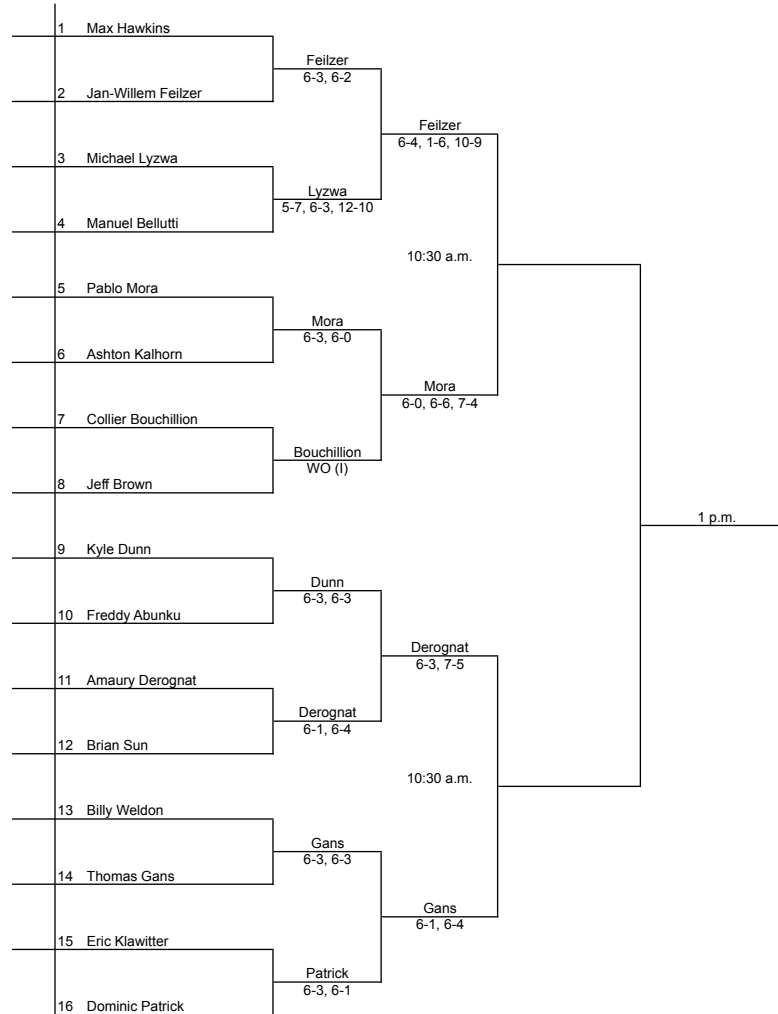

Purdue Fall Invitational - Flight A

An Intercollegiate Tennis Association Sanctioned Event
Hosted by Purdue* September 20-22, 2013

Flight A Consolation

Purdue Fall Invitational - Flight B

An Intercollegiate Tennis Association Sanctioned Event
Hosted by Purdue* September 20-22, 2013

Flight B Consolation

Purdue Fall Invitational - Flight C

An Intercollegiate Tennis Association Sanctioned Event
Hosted by Purdue* September 20-22, 2013

Flight C Consolation

Purdue Fall Invitational - Flight D

An Intercollegiate Tennis Association Sanctioned Event
Hosted by Purdue* September 20-22, 2013

Flight D Consolation

Purdue Fall Invitational - Flight E

An Intercollegiate Tennis Association Sanctioned Event
Hosted by Purdue* September 20-22, 2013