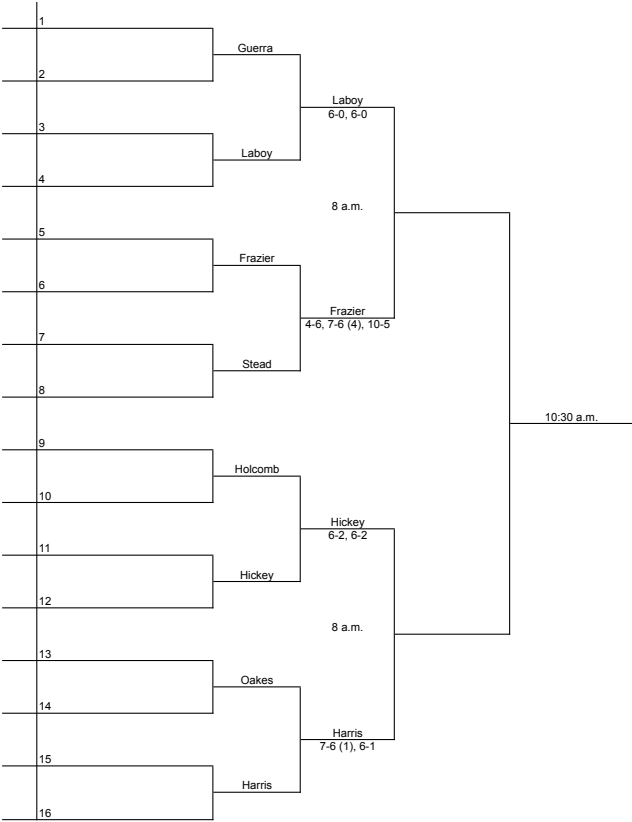

Flight E Consolation

Purdue Fall Invitational - A Doubles
An Intercollegiate Tennis Association Sanctioned Event
Hosted by Purdue * September 20-22, 2013

1	Dzanko/Vieyra DePaul				
2	Bye	Dzanko/Vieyra			
3	J Estenssoro/Patrick Iowa				
4	Bye	Estenssoro/Patrick	Dzanko/Vieyra, 8-3		
5	Kang/Cobos IPFW				
6	Bye	Kang/Cobos			
7	Sabada/Karandikar Univ. Chicago				
8	Bye	Sabada/Karandikar	Kang/Cobos, 8-6		
9	Bacalla/Emhardt Valparaiso				
10	Kimbrill/Klawitter Case Western	Kimbrill/Klawitter, 8-4			
11	Greiner/Payne W. Michigan				
12	Oneill/Bhattacharya Butler	Greiner/Payne, 9-8 (7-1)	Kimbrill/Klawitter, 8-4		
13	Bush/Putterman Wash. Univ. St L				
14	Muadi/Andrews IPFW	Bush/Putterman, 8-2			
15	Lippens/Bufington Louisville				
16	Silva/Medinillia Purdue	Lippens/Bufington, 8-3	Lippens/Bufington, 8-4		
17	Kuhn/Mandrell Vincennes				
18	Gans/Bradley IUPUI	Kuhn/Mandrell, 8-6			
19	Abrams/Rodefeld Bradley				
20	Hawkins/Dobradin Purdue	Hawkins/Dobradin, 9-8 (7-4)	Hawkins/Dobradin, 8-6		
21	Bonfre/Frias Louisville				
22	anklin/Chadalavada Wash. Univ. St L	Bonfre/Frias, 8-4	Kalhorn/Weerasinghe, 8-6		
23	Bye				
24	Kalhorn/Weerasinghe Bradley	Kalhorn/Weerasinghe	Kalhorn/Weerasinghe, 9-8 (7-2)		
25	Kuelker/VanMeter Cleveland State				
26	Dykema/Sklyr Marquette	Dykema/Sklyr, 8-5			
27	Feilzer/John DePaul				
28	Bye	Feilzer/John	Dykema/Sklyr, 8-6		
29	Shabib/Bellutti Cleveland State				
30	Bye	Shabib/Bellutti			
31	Bye				
32	Tatarczyk/Kovacs Purdue	Tatarczyk/Kovacs	Tatarczyk/Kovacs, 8-5		
33	Simich/Elizondo Louisville				
34	Bye	Simich/Elizondo			
35	Indre/Treis W. Michigan				
36	Bye	Indre/Treis	Simich/Elizondo, 9-8 (7-2)		
37	Woldmoe/Woldmoe Butler				
38	Bye	Woldmoe/Woldmoe			
39	Hagan/Alden Iowa				
40	Bye	Hagan/Alden	Hagan/Alden, 9-7		
41	Schorsch/Honert Valparaiso				
42	Cahn/Shideler W. Michigan	Cahn/Shideler, 8-5			
43	Woods/Weldon Butler				
44	Carswell/Cogan Wash Univ St L	Carswell/Cogan, 8-6	Carswell/Cogan, 8-6		
45	Holcomb/Manjunath Vincennes				
46	Kranz/Stead Univ. Chicago	Kranz/Stead, WO (I)			
47	Swank/White Iowa				
48	Singnil/Wong Toledo	Singnil/Wong, 8-6	Singnil/Wong, 8-2		
49	Leto/Tebon UWGB				
50	Brown/Derognat Louisville	Brown/Derognat, 8-3			
51	Abunku/Schneider Xavier				
52	Verma/O'Neill IUPUI	Verma/O'Neill, 8-1	Brown/Derognat, 8-3		
53	Bye				
54	Hirsh/Kratky Wash. Univ. St L	Hirsh/Kratky	Brown/Derognat, 9-7		
55	Bye				
56	Pineda/Joblin Wright State	Pineda/Joblin	Pineda/Joblin, 8-6		
57	Bishop/Moe Xavier				
58	Bye	Bishop/Moe			
59	Makikalli/Lyzwa Wright State				
60	Bye	Makikalli/Lyzwa	Makikalli/Lyzwa, 8-4		
61	Healey/Drougas Case Western				
62	Bye	Haley/Drougas			
63	Bye				
64	Bye	Bye	Haley/Drougas	Haley/Drougas, 8-6	

SEEDS 1-8	
1	Dzanko/Vieyra DePaul
2	
3	Simich/Elizondo Louisville
4	Tatarczyk/Kovacs Purdue

8 a.m.

Tatarczyk/Kovacs, 8-5

Tatarczyk/Kovacs, 8-6

9 a.m.

Simich/Elizondo, 8-4

8 a.m.

Brown/Derognat, 8-3