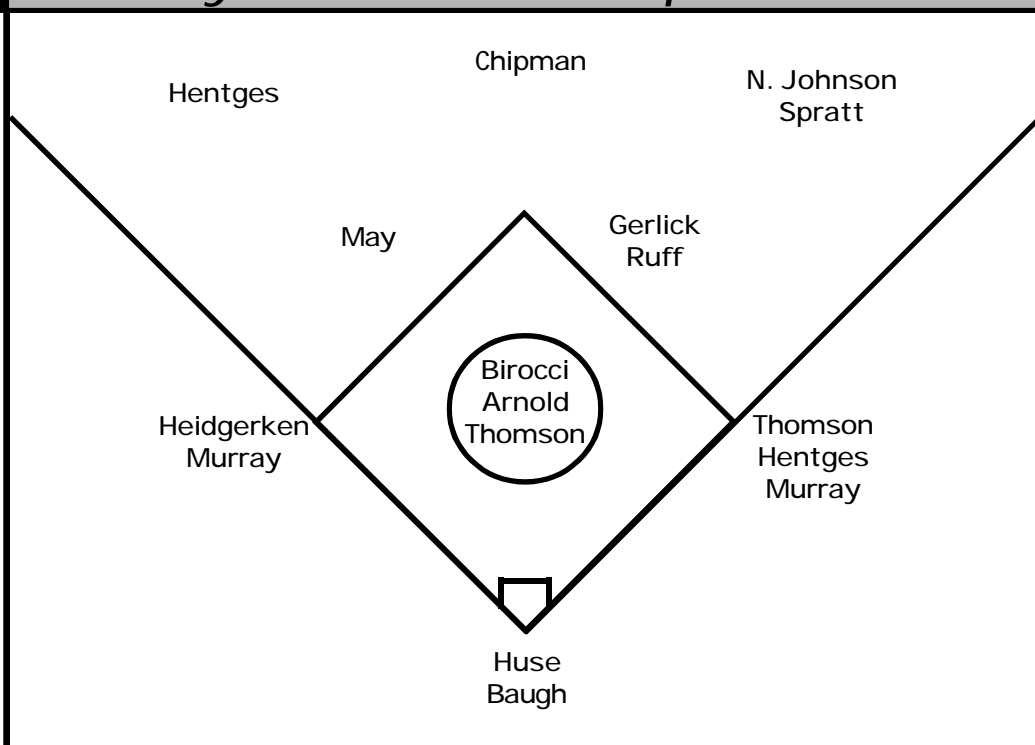

Iowa Hawkeye Roster

3	ALI ARNOLD
4	LISA BIROCCI
5	JENNA SPRATT
6	AMANDA HENTGES
7	ELISHA HUSE
9	NATALIE JOHNSON
10	STACY MAY
11	MINDY HEIDGERKEN
12	ABBY RUFF
13	SAMI BAUGH
14	LAURA CHIPMAN
16	SARAH THOMSON
17	KYLIE MURRAY
22	EMILY GERLICK

HEAD COACH: GAYLE BLEVINS
ASSISTANT: MICHELLE VENTURELLA
ASSISTANT: HOLLY VAN VLYMEN

Hawkeye Defensive Depth Chart

2003 Awards

Jessica Bashor

- First Team All-Big Ten
- Second team NFCA Midwest Regional All-American

Lindsay Bashor

- Second Team All-Big Ten

Lisa Birocci

- Third team NFCA All-American
- First team NFCA Midwest Regional All-American
- Big Ten Pitcher of the Year
- First Team All-Big Ten
- Big Ten Tournament MVP

Katie Boney

- Second Team All-Big Ten
- Second team NFCA Midwest Regional All-American

Krisin Johnson

- Second team NFCA All-American
- First team NFCA Midwest Regional All-American
- First team all-Big Ten

Stacy May

- Big Ten Freshman of the Year
- First Team All-Big Ten
- Second team NFCA Midwest Regional All-American

The Pitchers Can Hit Too

Not only do the Hawkeyes starting pitchers dominant in the circle, but they can hit the ball pretty well too.

Starter **Lisa Birocci** is third on the team with a .364 batting average. She has eight hits with a triple and a home run on the year.

Ali Arnold is hitting .313 with six RBIs and leads the team with two home runs.

Rocklin Roll

Rocklin, CA, native **Sarah Thomson** has been one of the top Hawkeye hitters this season, and is second on the team with a .375 average and nine hits. Thomson leads the way with a .464 on base percentage.

In the field, Thomson is the Hawkeyes' starting first baseman. She also serves as Iowa's third pitcher.

May Day

Stacy May, the Hawkeyes' top returning hitter from a year ago, is quietly putting together another successful season. The sophomore from Reno, NV, is hitting .321 with a double and three RBIs.

On defense, May moved from third base, where she was a first team all-Big Ten selection last season, to shortstop.

New Faces All Around

The Hawkeyes will definitely have a new look in the infield this season, with each posi-

tion sporting a new face this year.

Sarah Thomson will take over duties at first base, while **Emily Gerlick** will be Iowa's primary second baseman. **Stacy May** will move from third base to shortstop, while freshman **Mindy Heidgerken** or **Kylie Murray** will take May's old spot at third.

Elisha Huse and freshman **Sami Baugh** will split time behind the plate.

All three outfield spots will have a new look, too.

Laura Chipman will move from left to centerfield, where she will replace Katie Boney. **Amanda Hentges** will move from first base to left, while **Natalie Johnson** will play in right. Freshman **Jenna Spratt** will serve as the utility outfielder this season.

Defending Champions

The University of Iowa softball team will head into the 2004 season defending and undisputed Big Ten Champions. For the first time in the history of the program, the Hawkeyes captured both the regular season and tournament championships in the same season.

Iowa finished the regular season on top of the Big Ten standings with a 13-4 record. That sent the Hawkeyes into the Big Ten Tournament as the No. 1 seed, where Iowa won three-consecutive games to capture the tournament championship.