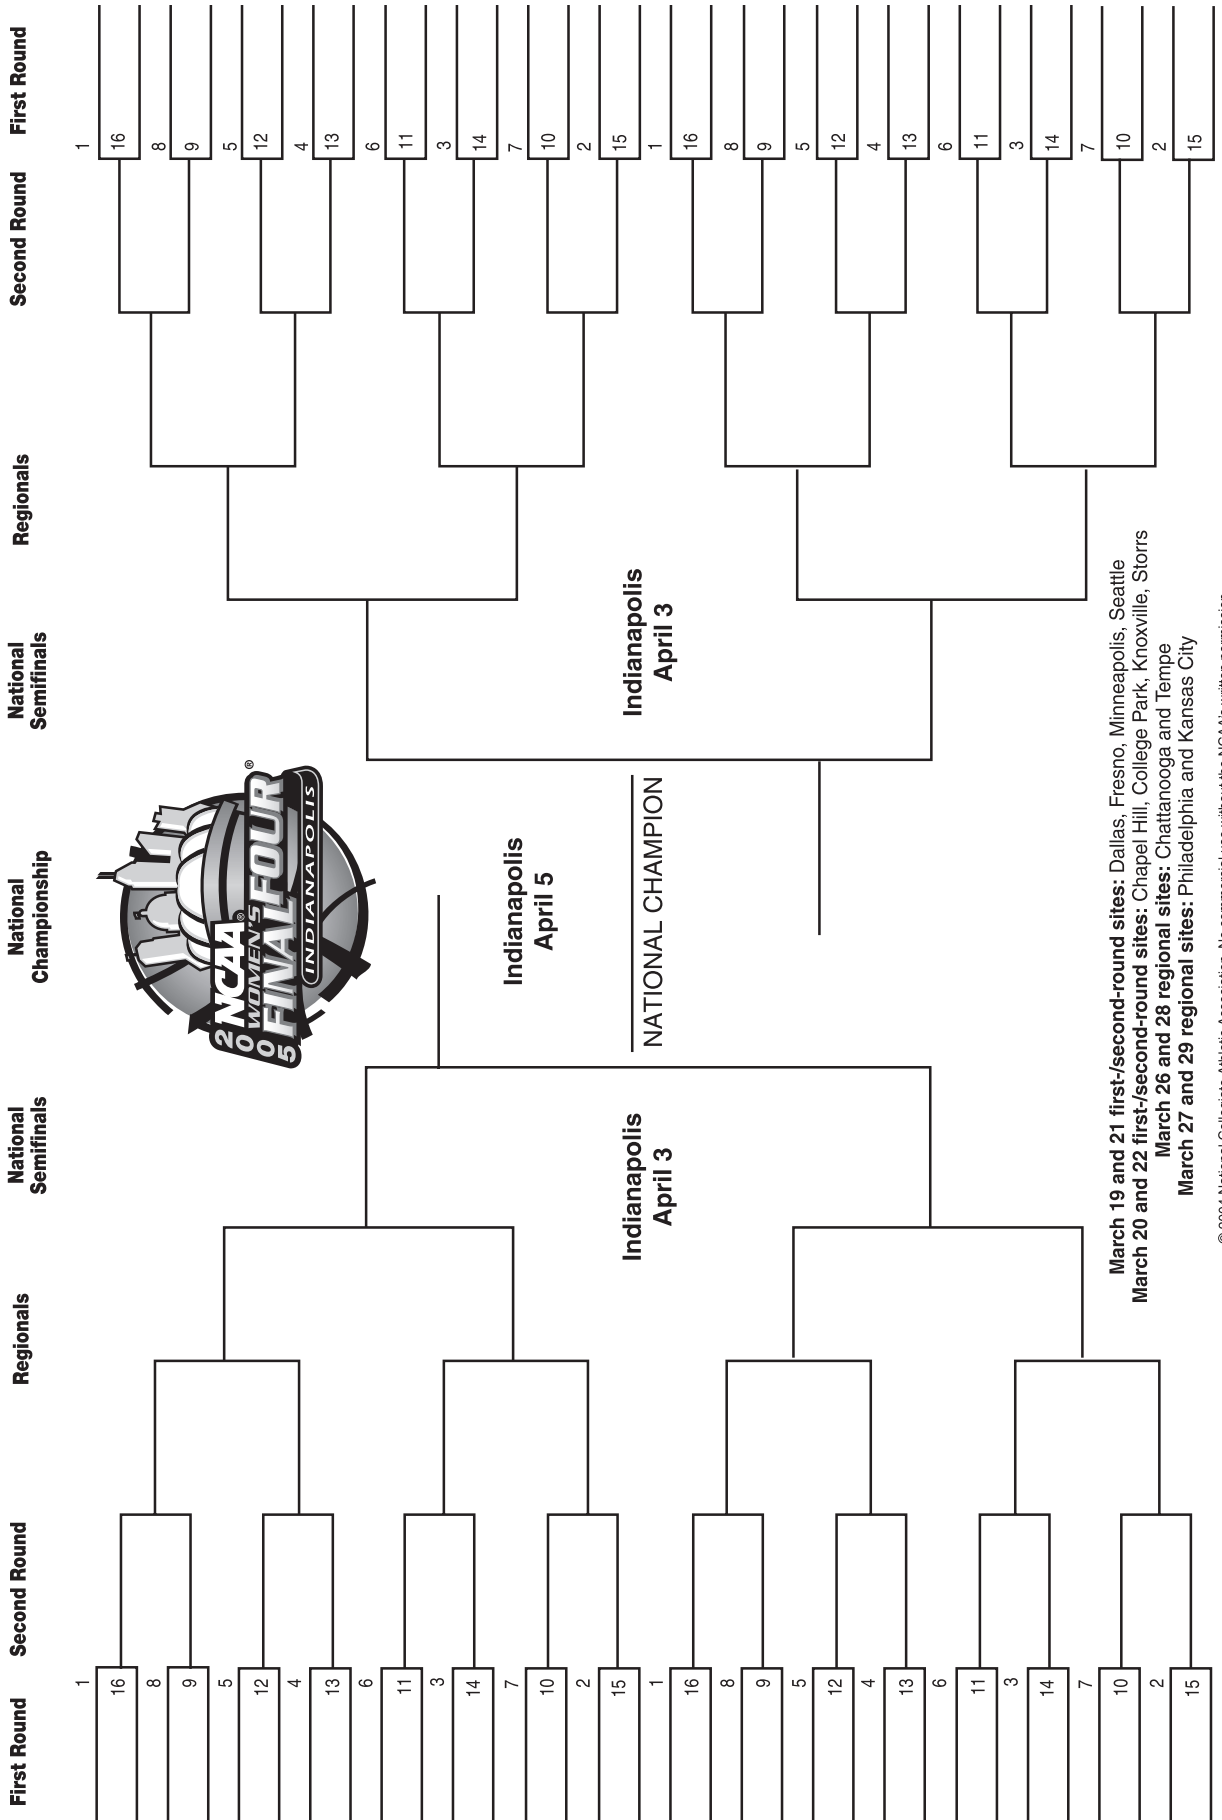

NCAA | 2005 NCAA Division I Women's BASKETBALL CHAMPIONSHIP

© 2004 National Collegiate Athletic Association. No commercial use without the NCAA's written permission. The NCAA opposes all sports wagering. This bracket should not be used for sweepstakes, contests, office pools or other gambling activities.