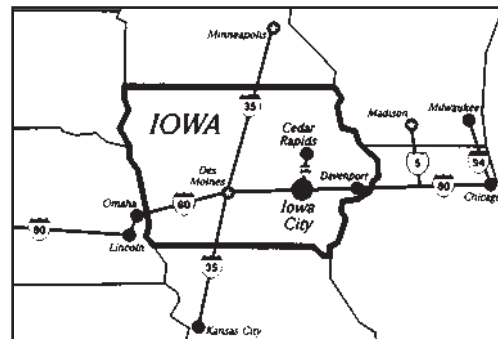

Coralville Lake

Just north of Iowa City is Coralville Lake, an outdoor recreational area that offers a variety of opportunities for the public. Coralville Lake offers picnic shelters, biking, hiking, fishing, boating, swimming, hunting, camping, snowmobiling, cross country skiing, golf and disc golf.

City Plaza

Located downtown and in walking distance of many of the University's dormitories is the City Plaza. It is a perfect place to sit outside and study or hang out with friends. During the fall, spring and summer months there are concerts and art festivals in the "Ped" Mall.

Coral Ridge Mall

The Coral Ridge Mall is a 1.2-million-square-foot shopping center located just minutes from campus. The center combines a mix of over 120 specialty shops and strong department stores including Dillards, JC Penney, Sears, Target and Younkers. Coral Ridge also offers entertainment features such as an NHL-regulation-sized indoor ice arena, state-of-the-art 10-screen movie theatre and a large carousel along with a 1,000-seat food court with sit-down restaurants. Specialty stores include Abercrombie & Fitch, Barnes & Noble, Gap, Old Navy, Scheels All Sports and Pier 1 Imports.