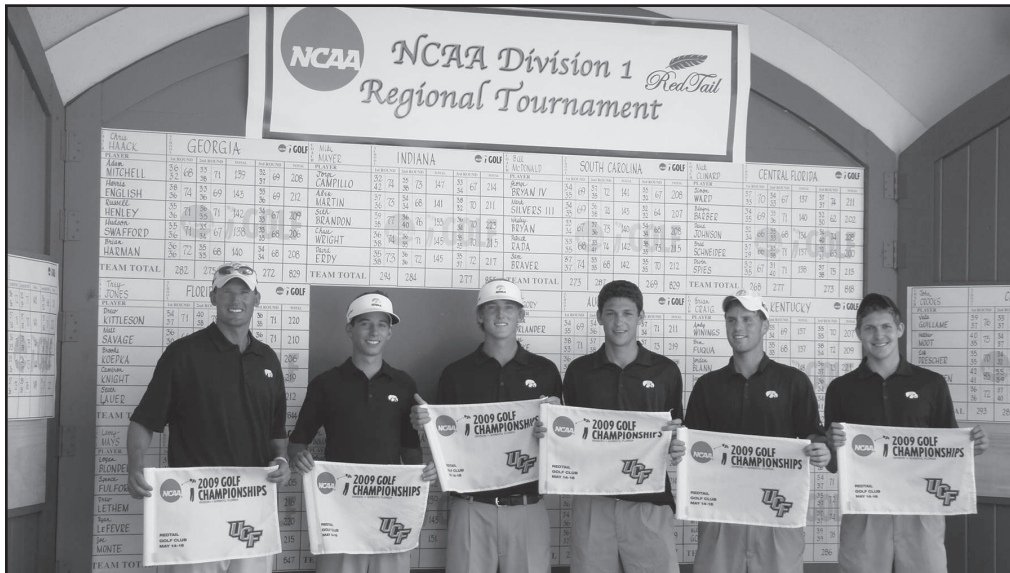

The Iowa men's golf team placed fifth at NCAA Regionals and earned its first spot in the NCAA Championships since 1995. At the championships, the Hawkeyes finished 17th.