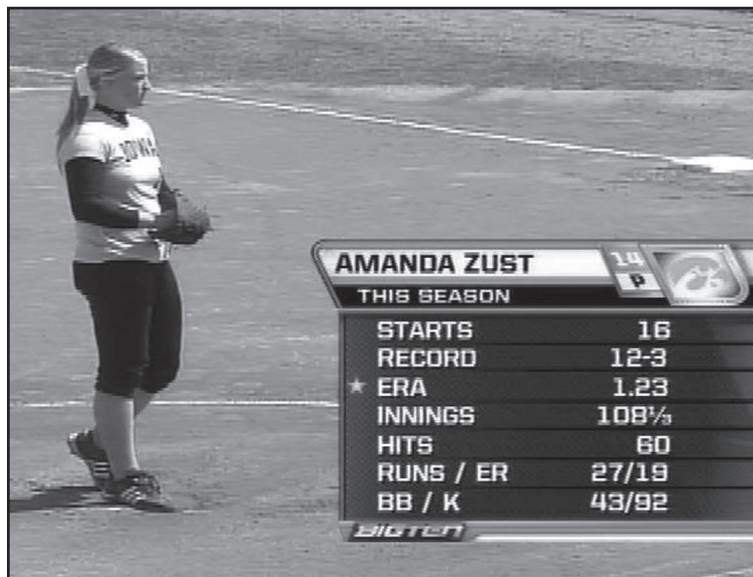

The Iowa softball team was seen nationwide in high-definition on the Big Ten Network four times during the 2009 season.