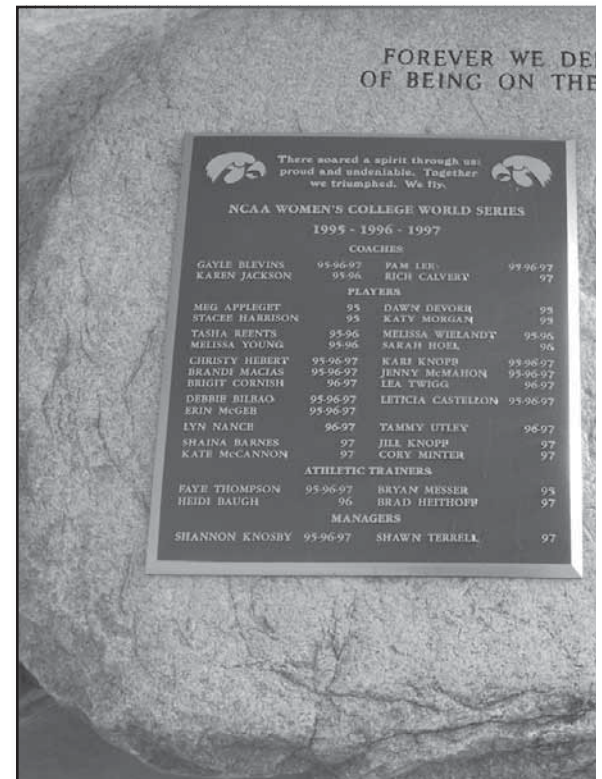

Columbus, GA

UNIVERSITY OF IOWA SOFTBALL

ROBERT L. PEARL FIELD

KEYES • IOWA HAWKEYES • IOWA HAWKEYES • IOWA HAWKEYES • IOWA HAWKEYES • IOWA HAWKEYES • IOWA HAWKEYES • IOWA HAWKEYES

Pearl Field was dedicated on October 2, 1997, in honor of Robert L. Pearl, who was the first African-American baseball player to play for the University of Iowa. Pearl was a longtime supporter of Hawkeye softball.