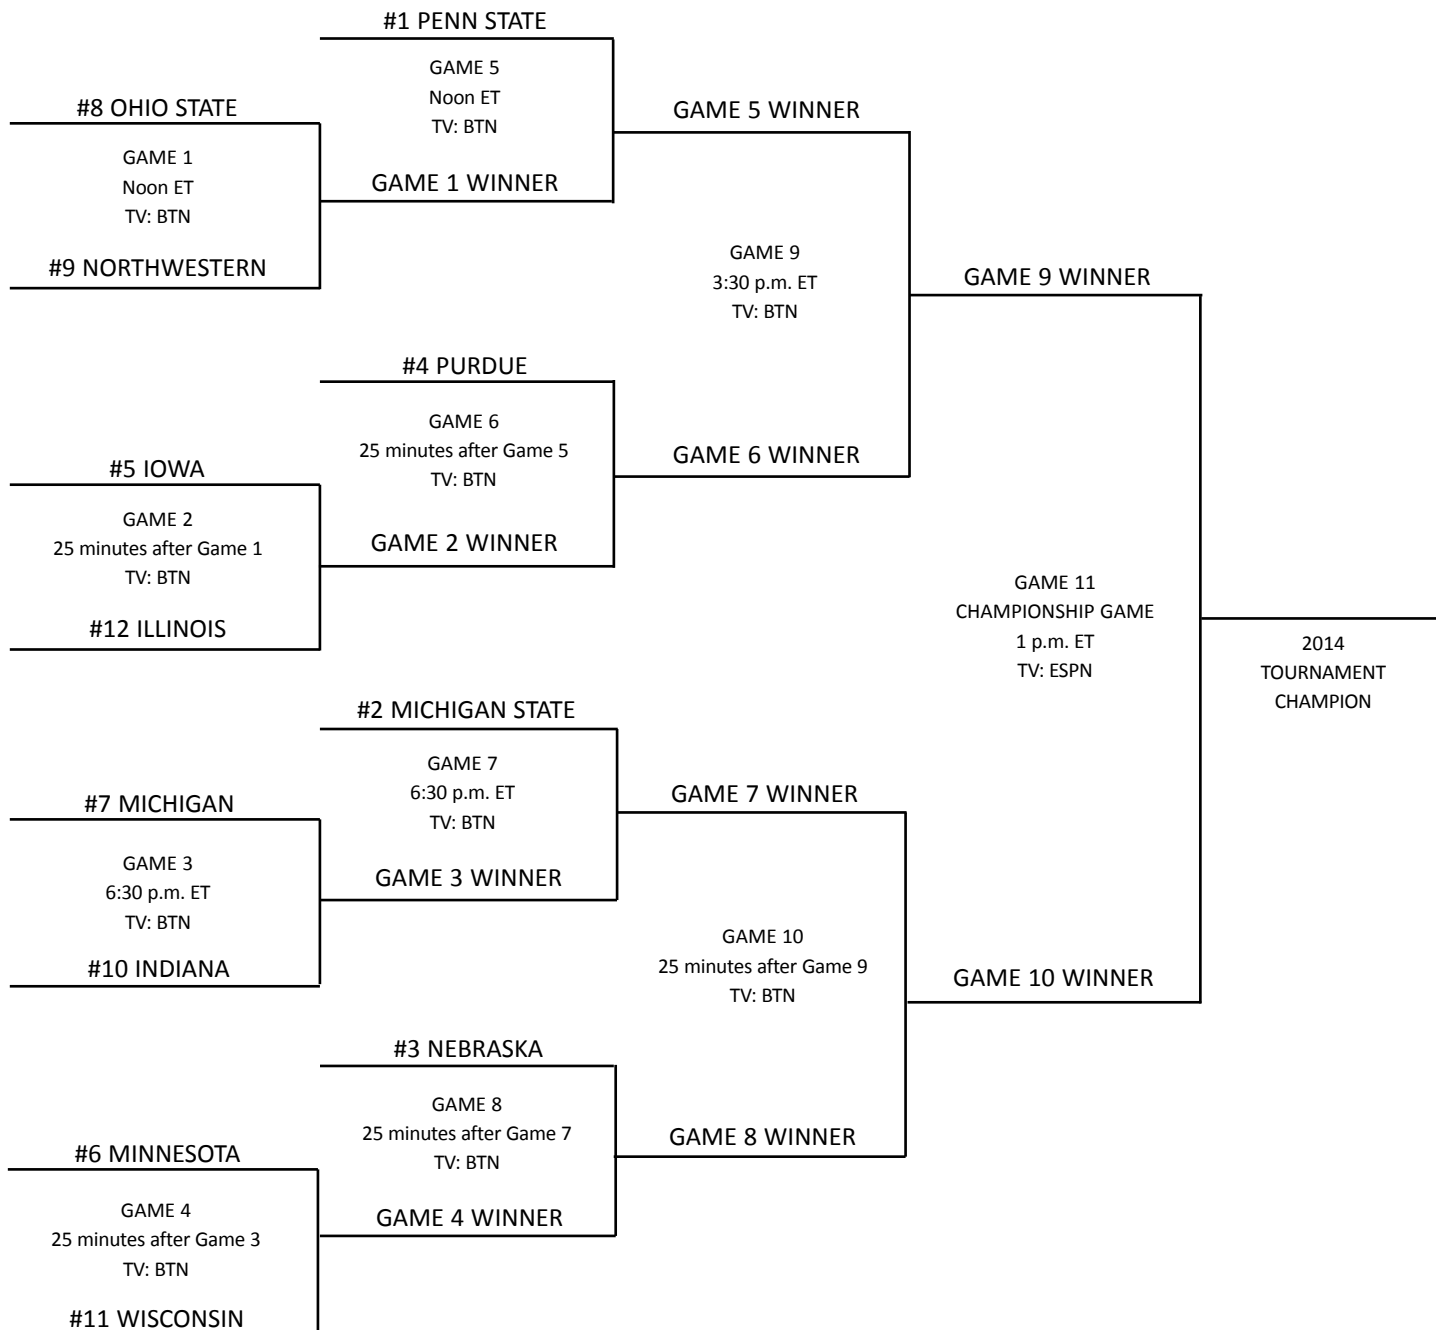

# 2014 BIG TEN WOMEN'S BASKETBALL TOURNAMENT

March 6-9

BANKERS LIFE FIELDHOUSE • INDIANAPOLIS, IND.

THURSDAY, MARCH 6

FRIDAY, MARCH 7

SATURDAY, MARCH 8

SUNDAY, MARCH 9

**IOWA WOMEN'S BASKETBALL**  
**Iowa Combined Team Statistics (as of Mar 07, 2014)**  
**All games**