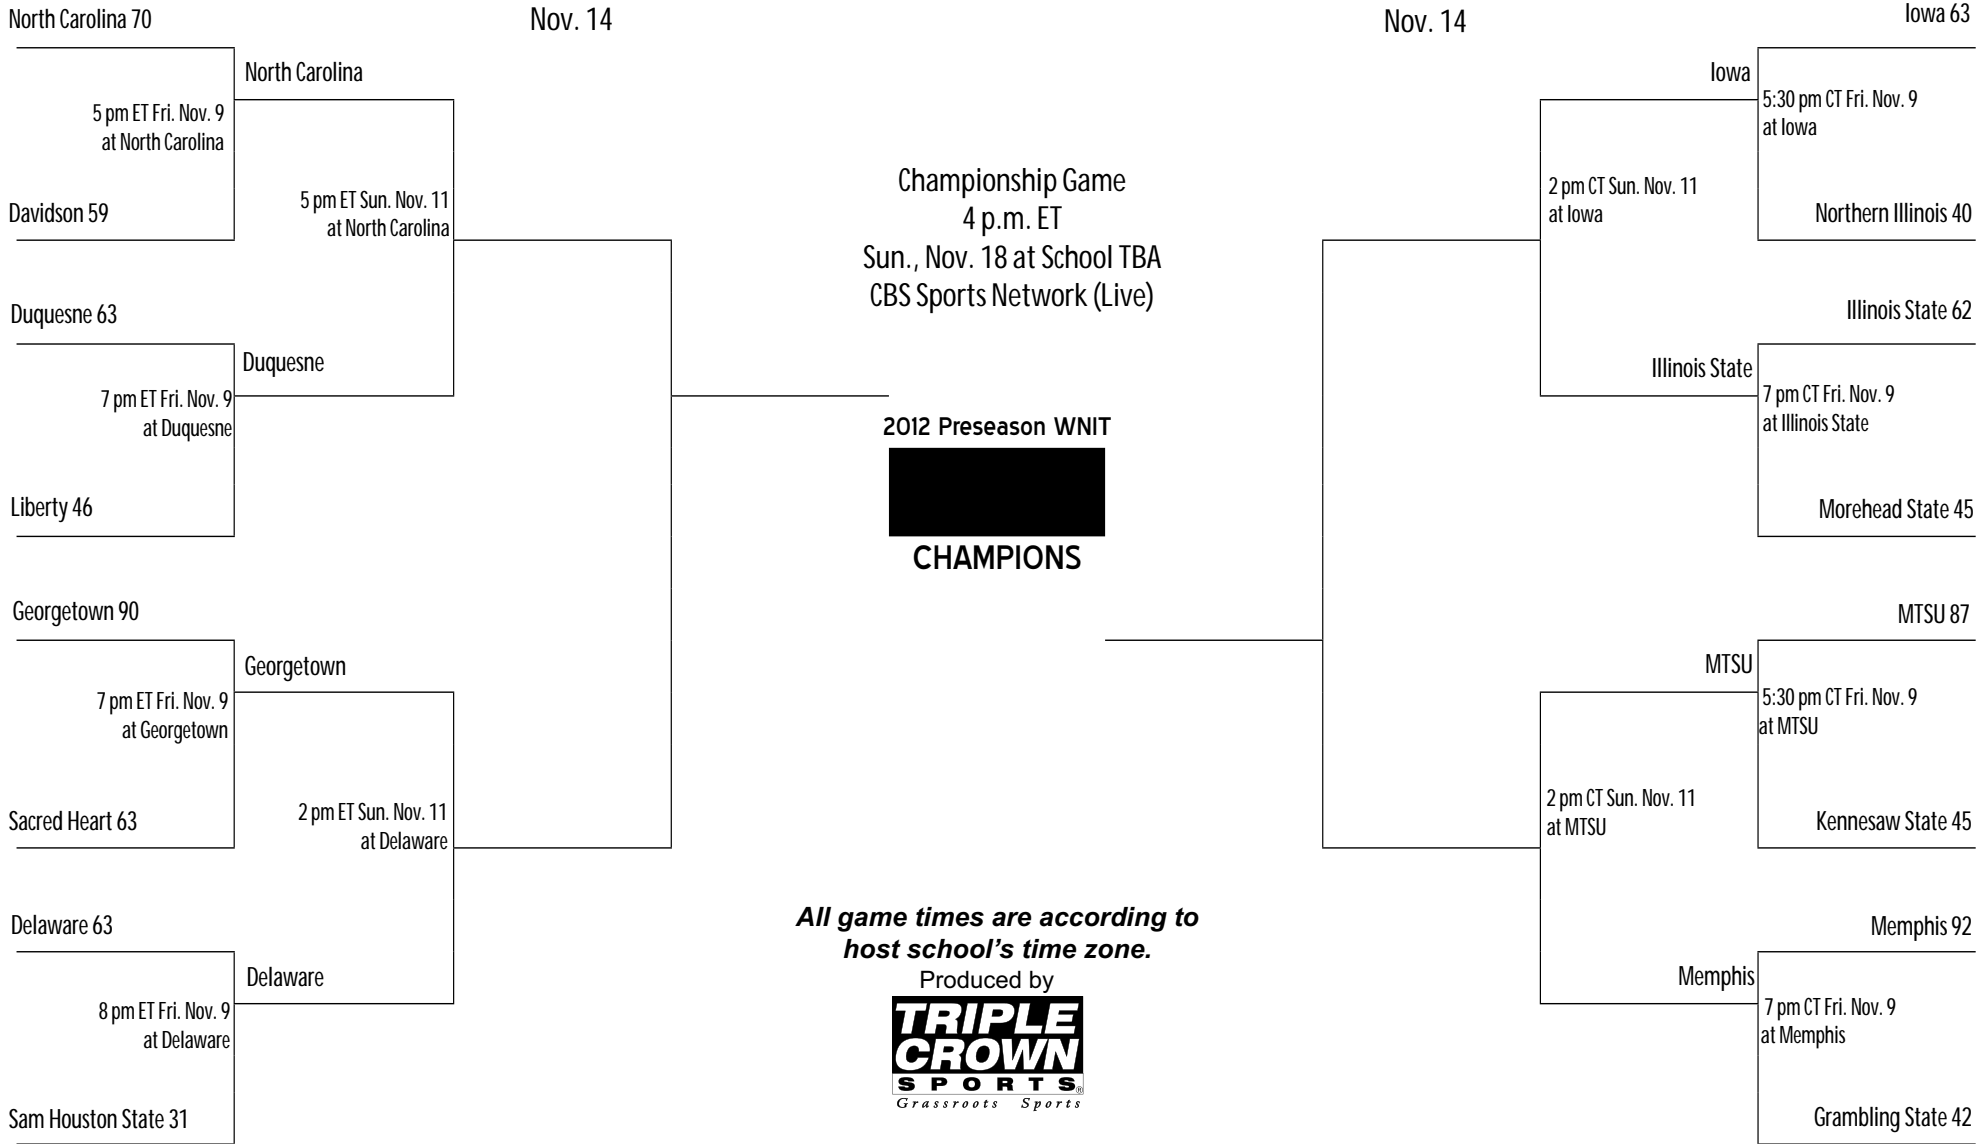

# 2012 Preseason Women's National Invitation Tournament

Round 1  
Nov. 9

Round 2  
Nov. 11

Semifinals  
Nov. 14

Semifinals  
Nov. 14

Round 2  
Nov. 11

Round 1  
Nov. 9

*All game times are according to host school's time zone.*