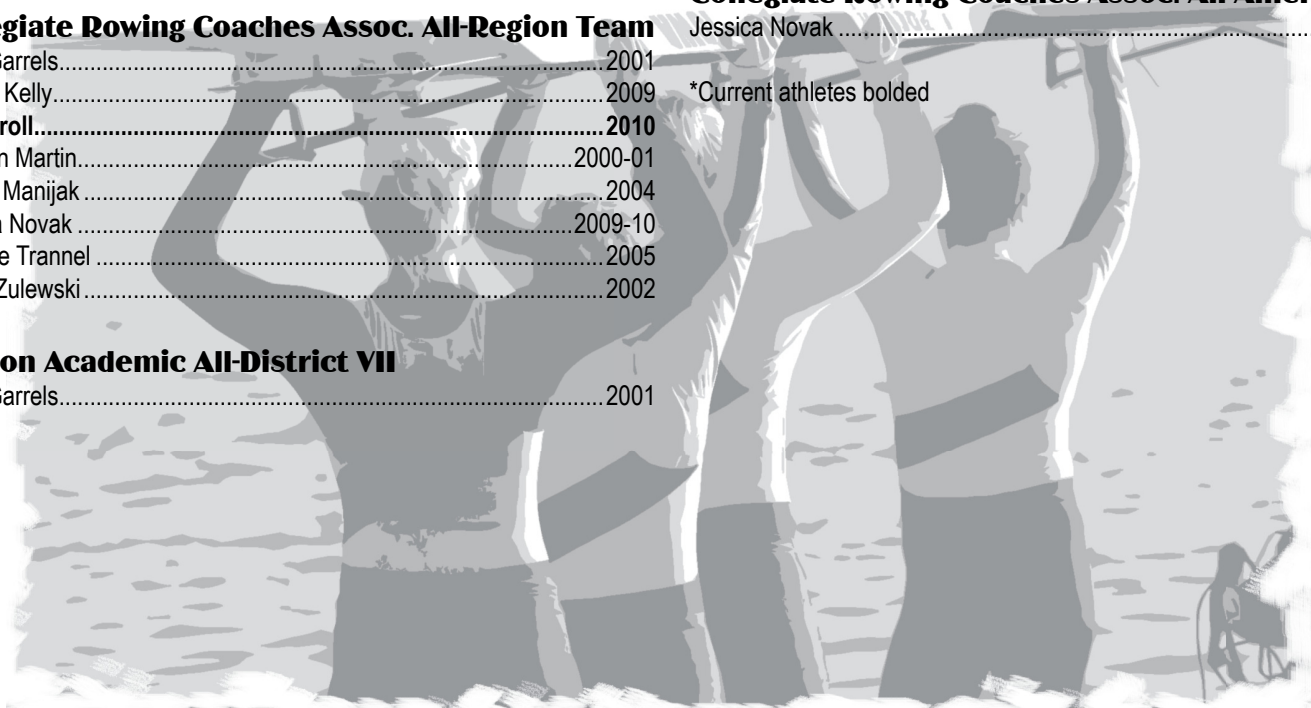

Collegiate Rowing Coaches Assoc. All-Region Team

Katie Garrels.....	2001
Kristen Kelly.....	2009
Katy Kroll.....	2010
Meghan Martin.....	2000-01
Megan Manijak	2004
Jessica Novak	2009-10
Michelle Trannel	2005
Sarah Zulewski	2002

Verizon Academic All-District VII

Katie Garrels.....	2001

Central Region Academic Team

First Team

Jessica Goetz.....	2003

Second Team

Natalie Moretz	2003
Michelle Trannel	2003

All-Big Ten First Team

Meghan Martin.....	2000-01
Melissa Schink.....	2002
Jessica Goetz	2003
Megan Manijak	2004
Michelle Trannel	2005
Lydia McGee	2006
Lori Rehel	2007
Sheila Rinozzi.....	2009-10
Brittany Keyes	2008
Jessica Novack.....	2011

All-Big Ten Second Team

Janelle Cross.....	2007
Kristen Kelly.....	2006,2008
Nikki Stob	2005
Jessica Novak	2009-10
Michelle Trannel	2003-04
Molly Pollpeter.....	2011

Collegiate Rowing Coaches Assoc. All-American

Jessica Novak	2010

*Current athletes bolded