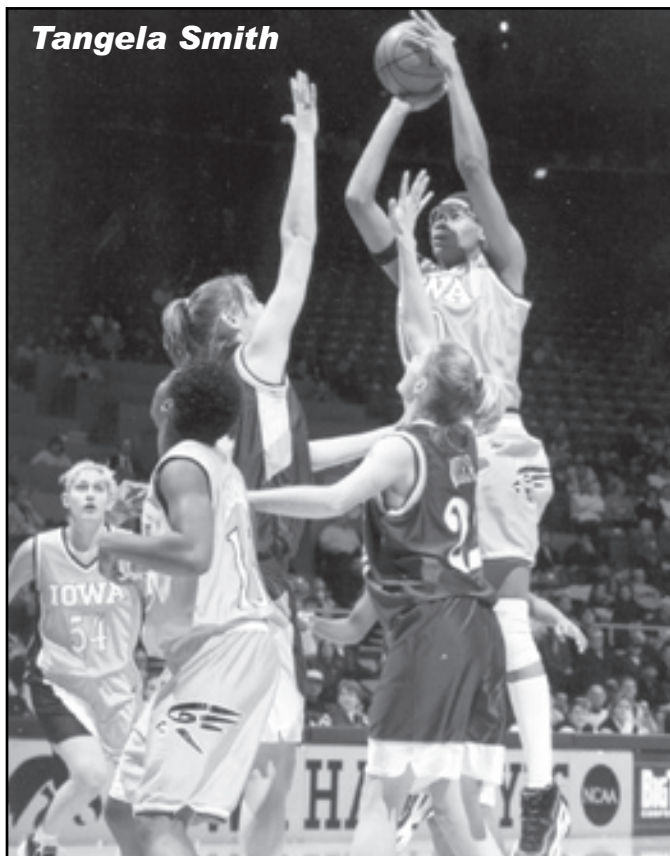

## HAWKEYE CHALLENGE HISTORY

This season marks the 21st year that the Iowa women's basketball team will host its annual Hawkeye Challenge. Iowa has won 16 of the 20 tournaments and boast a 35-5 record. The Hawkeyes will gun for their 17th tournament title when they play Quinnipiac in the opening round on November 17. The other first round match-up pits Florida International against Florida A&M.