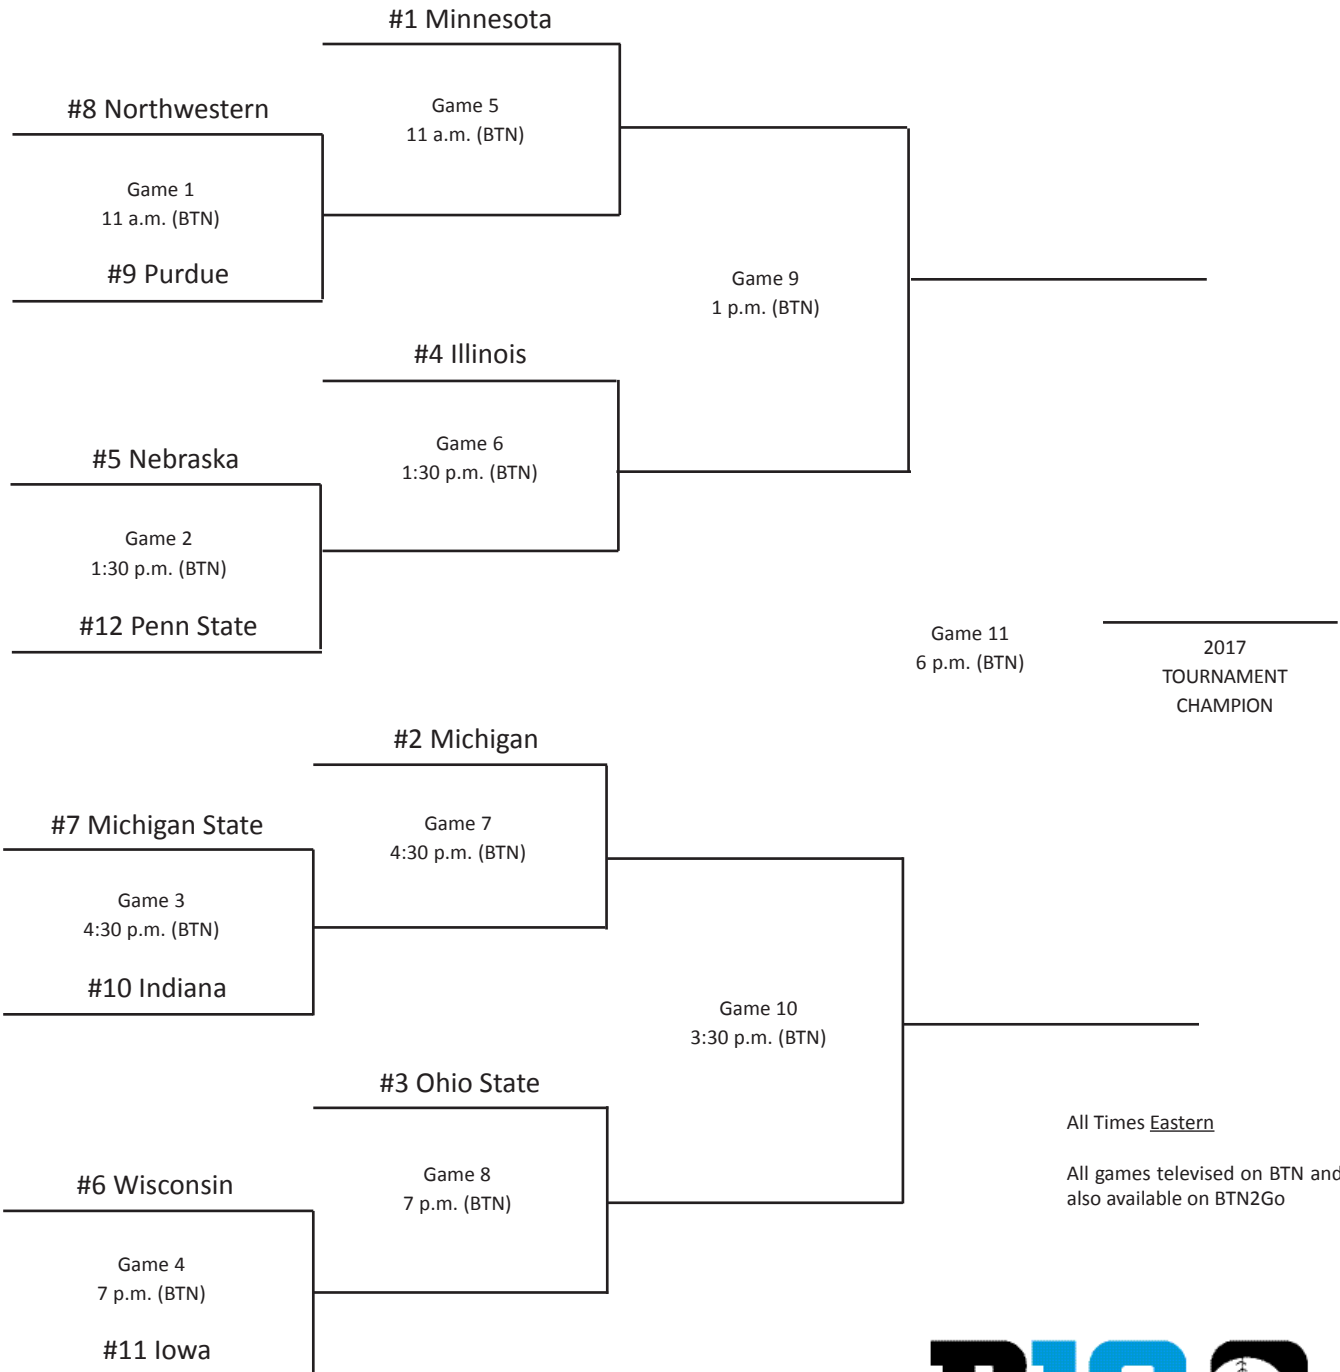

# 2017 BIG TEN SOFTBALL TOURNAMENT

MAY 11-13 • WILPON COMPLEX/ALUMNI FIELD • ANN ARBOR, MICH.

THURSDAY, MAY 11  
FIRST ROUND

FRIDAY, MAY 12  
QUARTERFINALS

SATURDAY, MAY 13  
SEMIFINALS/CHAMPIONSHIP GAME

All Times Eastern

All games televised on BTN and also available on BTN2Go