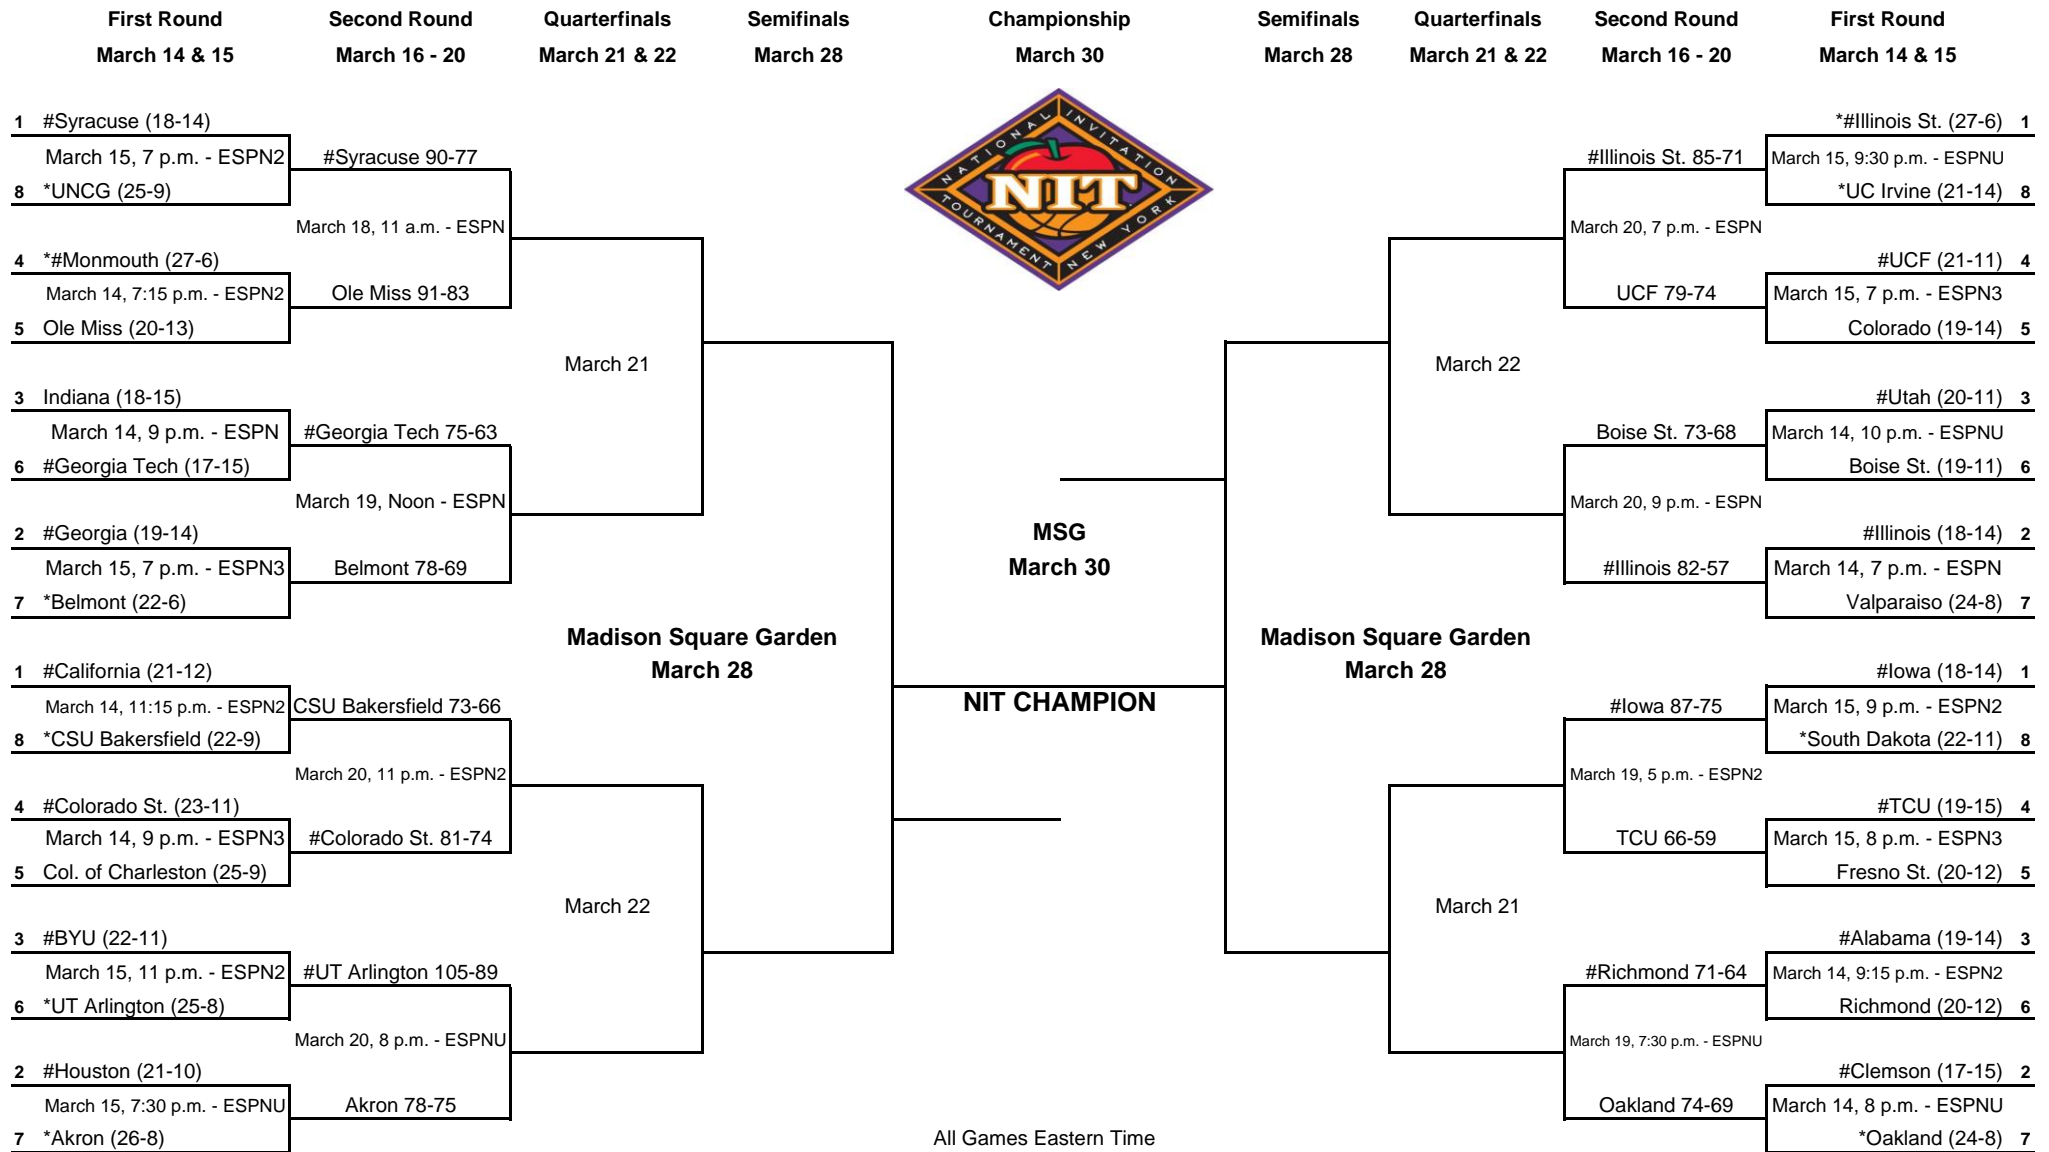

2017 NATIONAL INVITATION TOURNAMENT

All Games Eastern Time

*Automatic Qualifiers - Regular Season Conference Champions

Host Institution