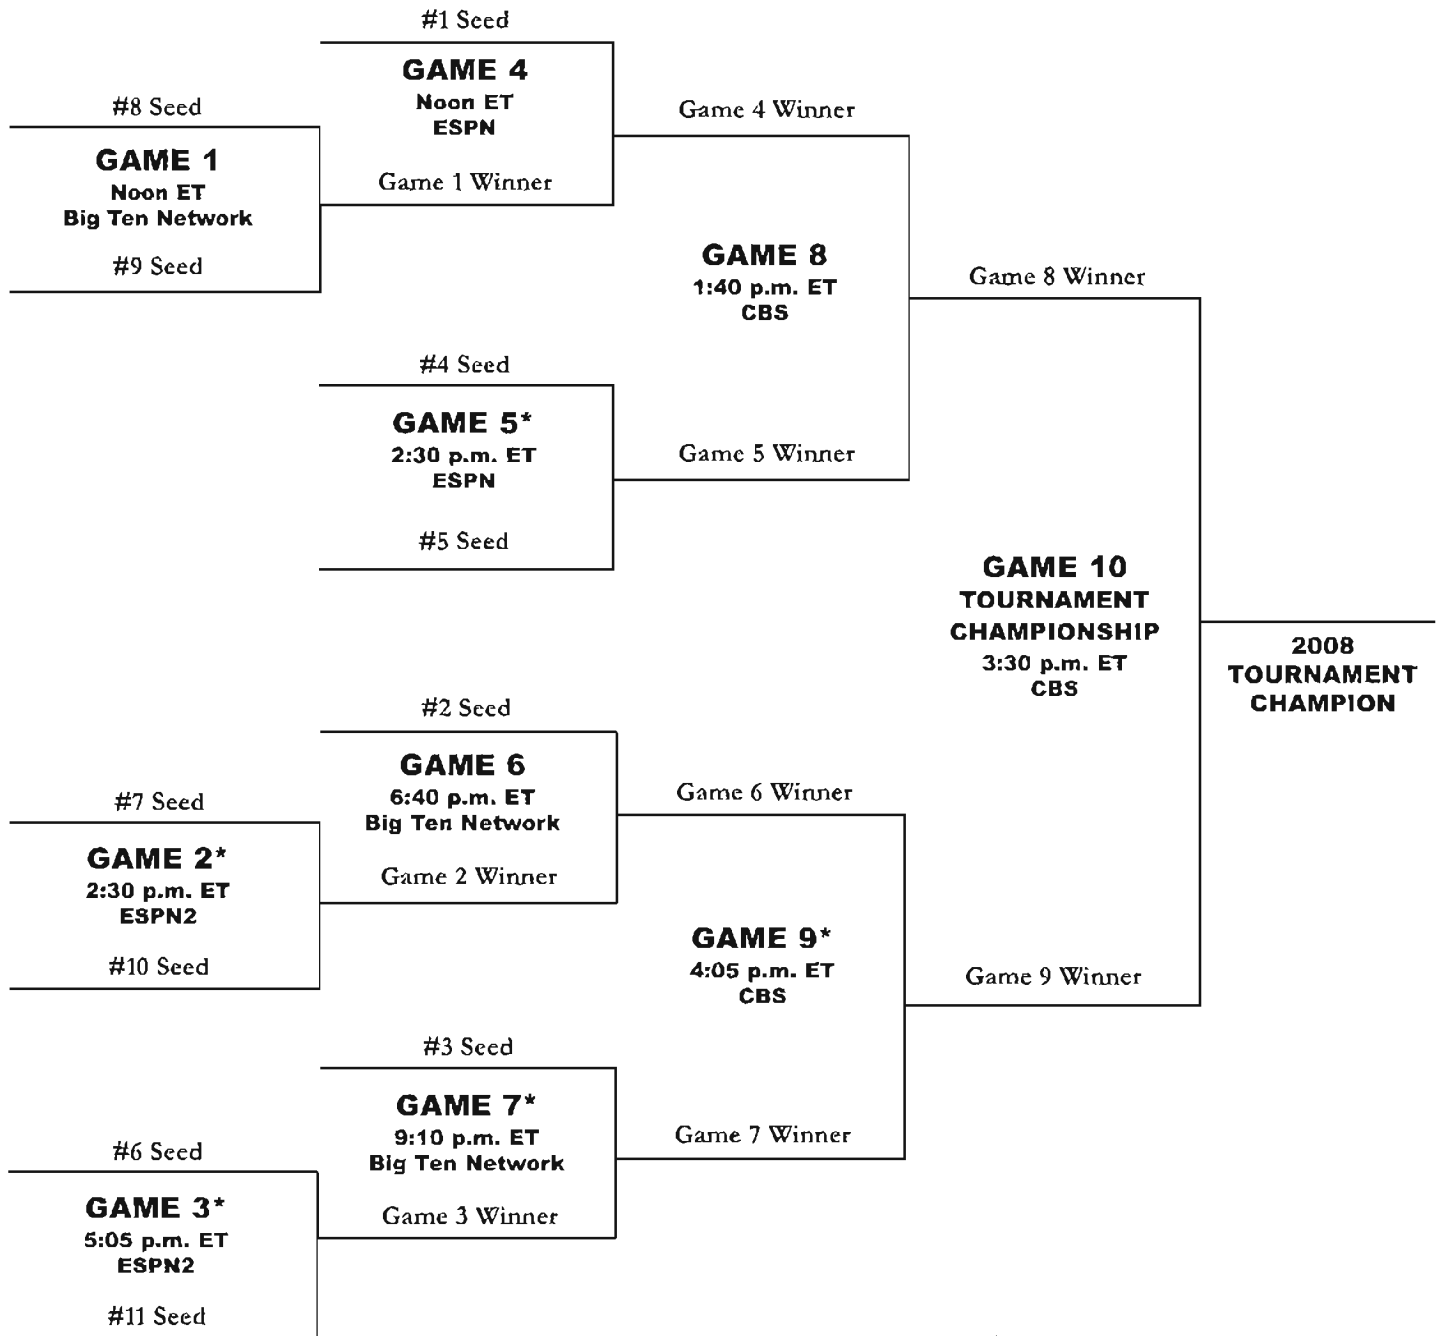

\* Approximate game times