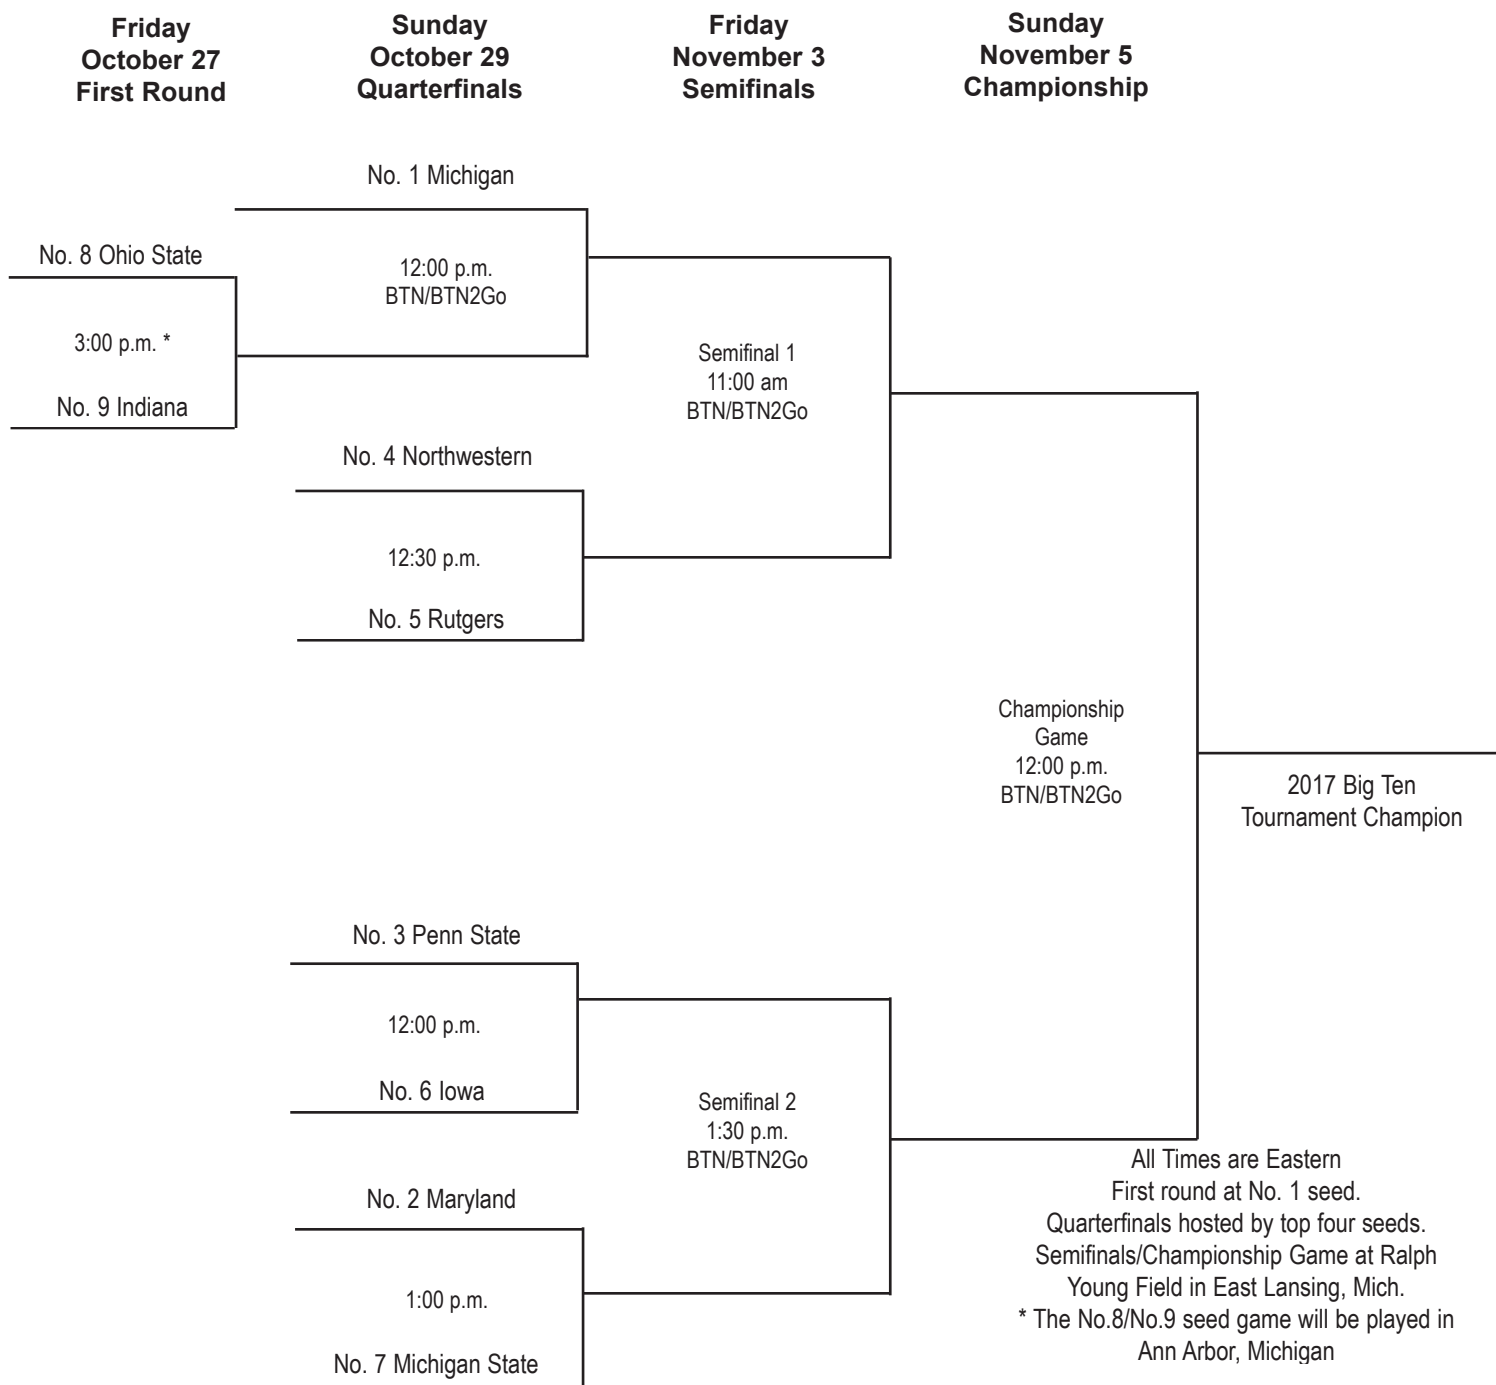

2017 Big Ten Field Hockey Tournament

Hosted by Michigan State University

All Times are Eastern
 First round at No. 1 seed.
 Quarterfinals hosted by top four seeds.
 Semifinals/Championship Game at Ralph
 Young Field in East Lansing, Mich.
 * The No.8/No.9 seed game will be played in
 Ann Arbor, Michigan