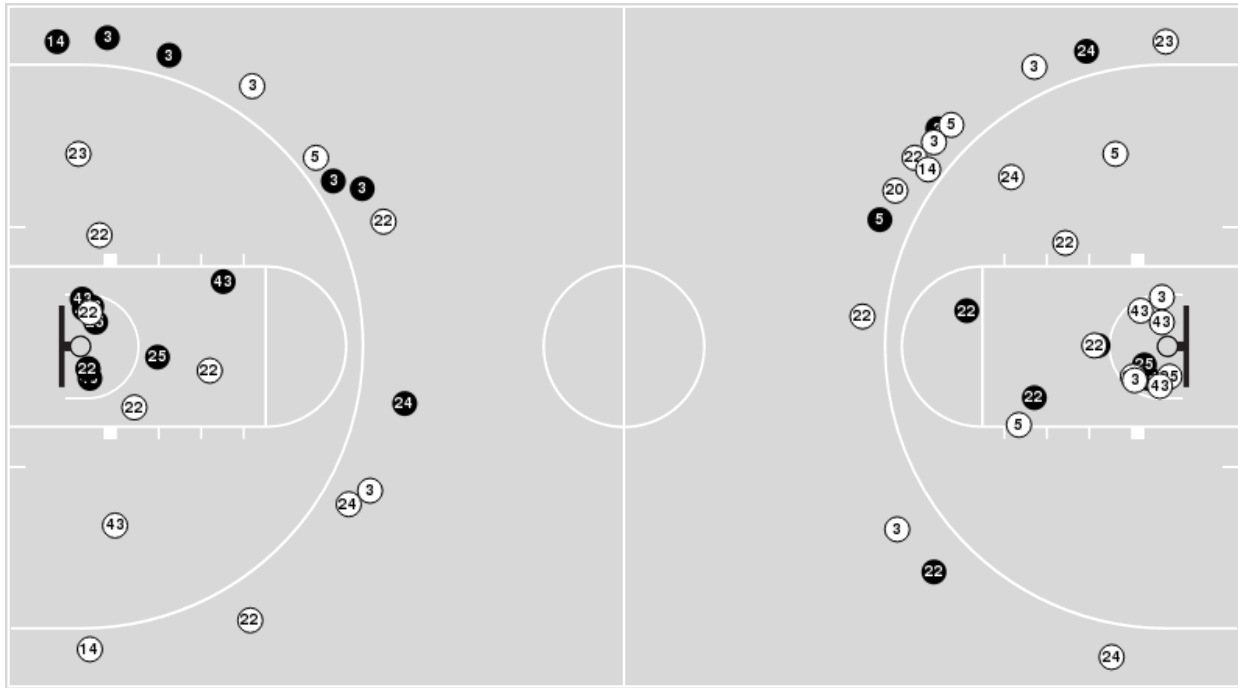

Officials: Beverly Roberts, Roy Gulbeyan, Angie Enlund

Players => AllFG Types=>AllResults=>All
Iowa

All Field Goals