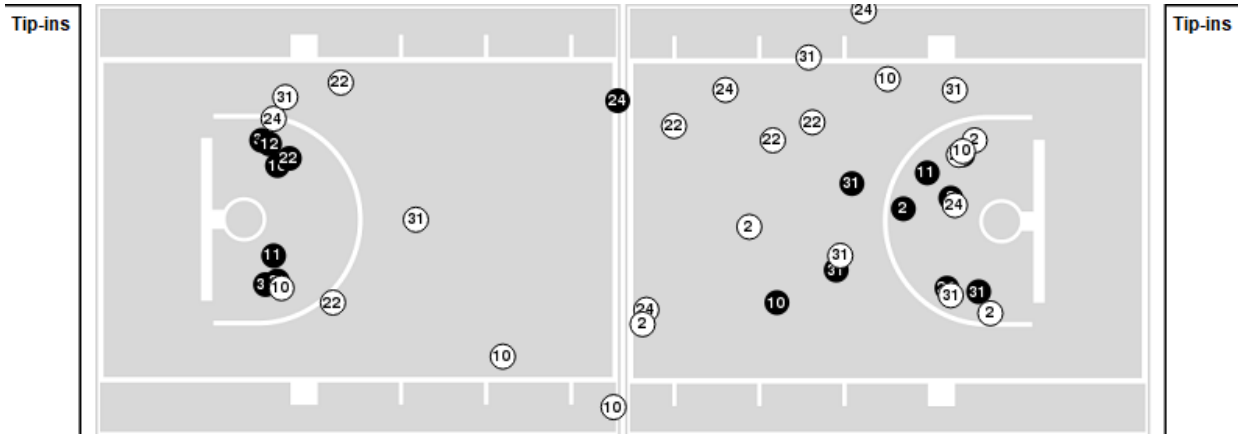

Blow Up Chart

● Made ○ Missed N - Player Number

Princeton	M/A	%
Field Goals	29/73	40
2 Points	20/51	39
3 Points	9/22	41
Free Throws	8/12	67

Princeton	M/A	%
Points in the Paint	34 (17 / 40)	43
Fast Break Points	3 (2/4)	50
Second Chance Points	9 (4/8)	50
Effective FG%	46