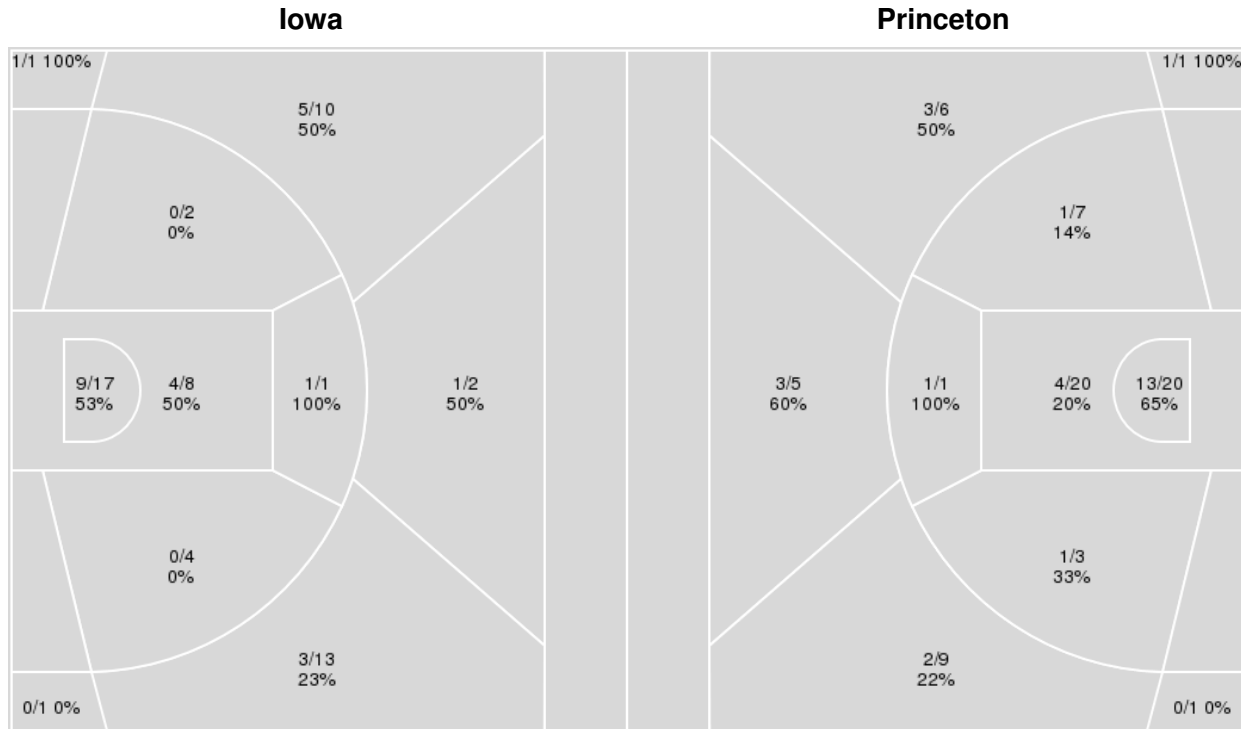

Officials: Beverly Roberts, Roy Gulbeyan, Angie Enlund

{ Players => All; } FG Types => All; Results => All;

{ Players => All; } FG Types => All; Results => All;

Iowa	M/A	%
Field Goals	24/59	41
2 Points	14/32	44
3 Points	10/27	37
Free Throws	19/25	76

Princeton	M/A	%
Field Goals	29/73	40
2 Points	20/51	39
3 Points	9/22	41
Free Throws	8/12	67