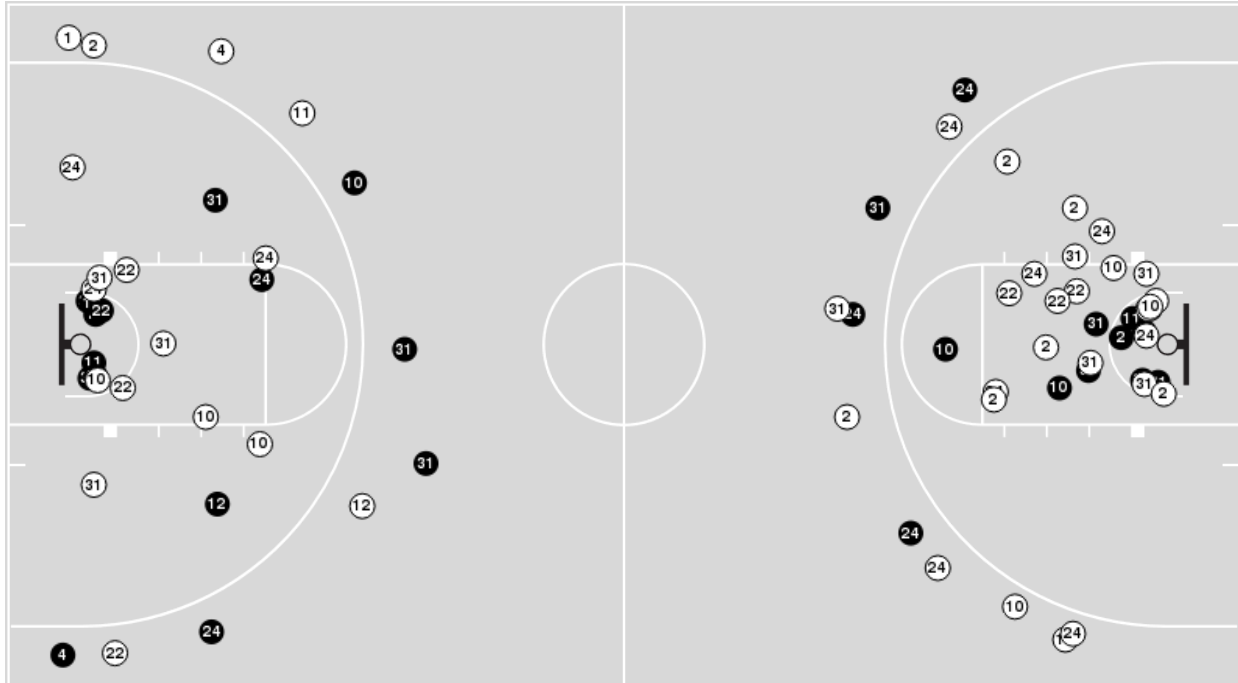

Officials: Beverly Roberts, Roy Gulbeyan, Angie Enlund

Players => AllFG Types=>AllResults=>All
Princeton

All Field Goals