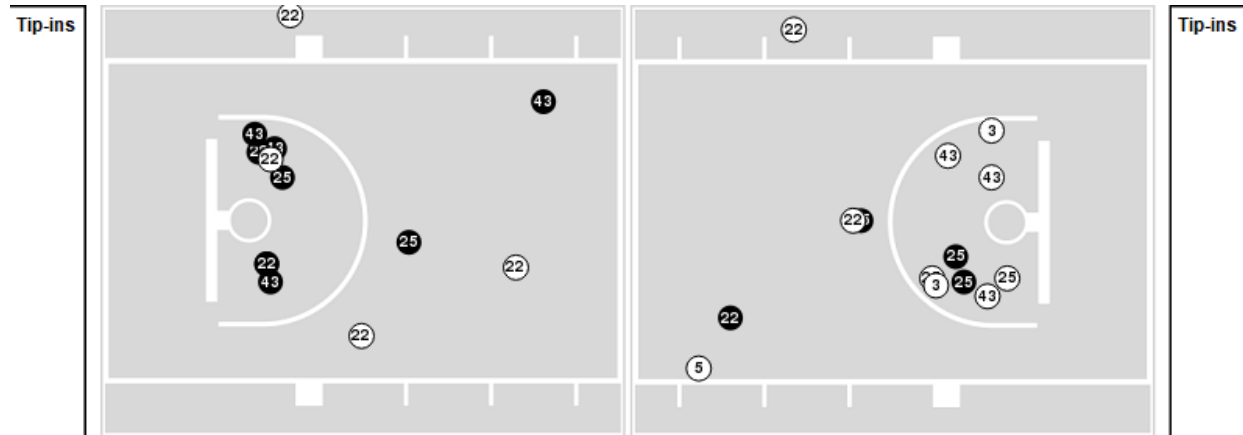

Blow Up Chart

● Made   ○ Missed   N - Player Number

Iowa	M/A	%
Field Goals	24/59	41
2 Points	14/32	44
3 Points	10/27	37
Free Throws	19/25	76

Iowa	M/A	%
Points in the Paint	26 (13 / 25)	52
Fast Break Points	13 (11/14)	79
Second Chance Points	6 (2/7)	29
Effective FG%	49