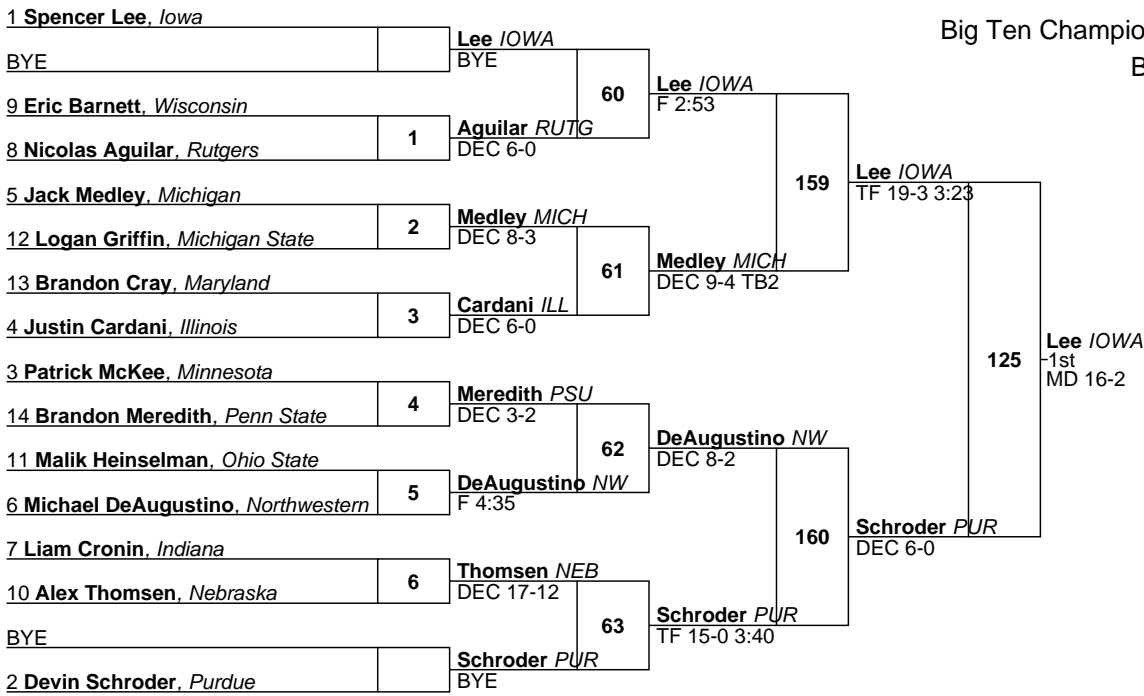

Big Ten Championships

Big Ten

125

1 **Seth Gross**, Wisconsin

BYE Gross WIS  
BYE

9 **Cayden Rooks**, Indiana

7 **Joey Silva**, Michigan  
64 Gross WIS  
DEC 10-7

5 **Sebastian Rivera**, Northwestern