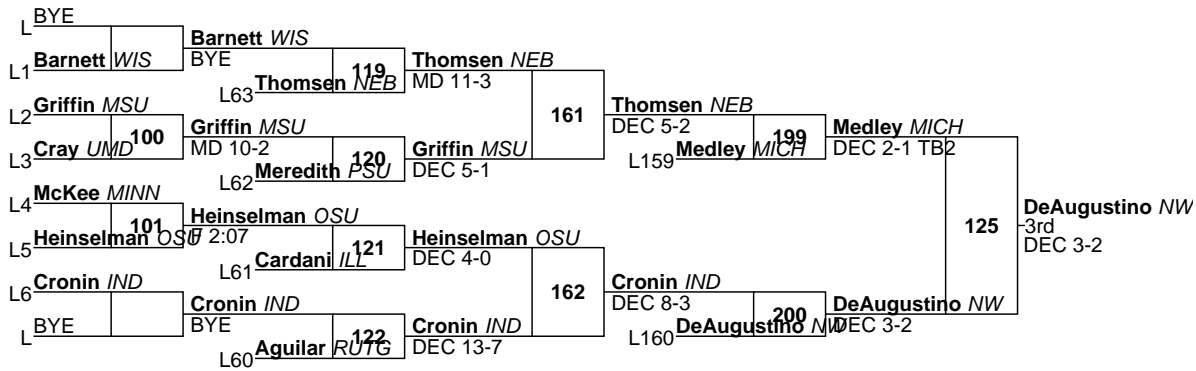

Big Ten Championships

Big Ten

125

1 **Seth Gross**, Wisconsin

BYE Gross WIS  
BYE

9 **Cayden Rooks**, Indiana

7 **Joey Silva**, Michigan  
64 Gross WIS  
DEC 10-7

5 **Sebastian Rivera**, Northwestern

8 **Travis Ford-Melton**, Purdue  
8 Rivera NW  
F 2:28

13 **King Sandoval**, Maryland

9 **Travis Piotrowski**, Illinois  
65 Rivera NW  
DEC 9-4

3 **Austin DeSanto**, Iowa

10 **Jordan Decatur**, Ohio State  
66 DeSanto IOWA  
MD 17-3