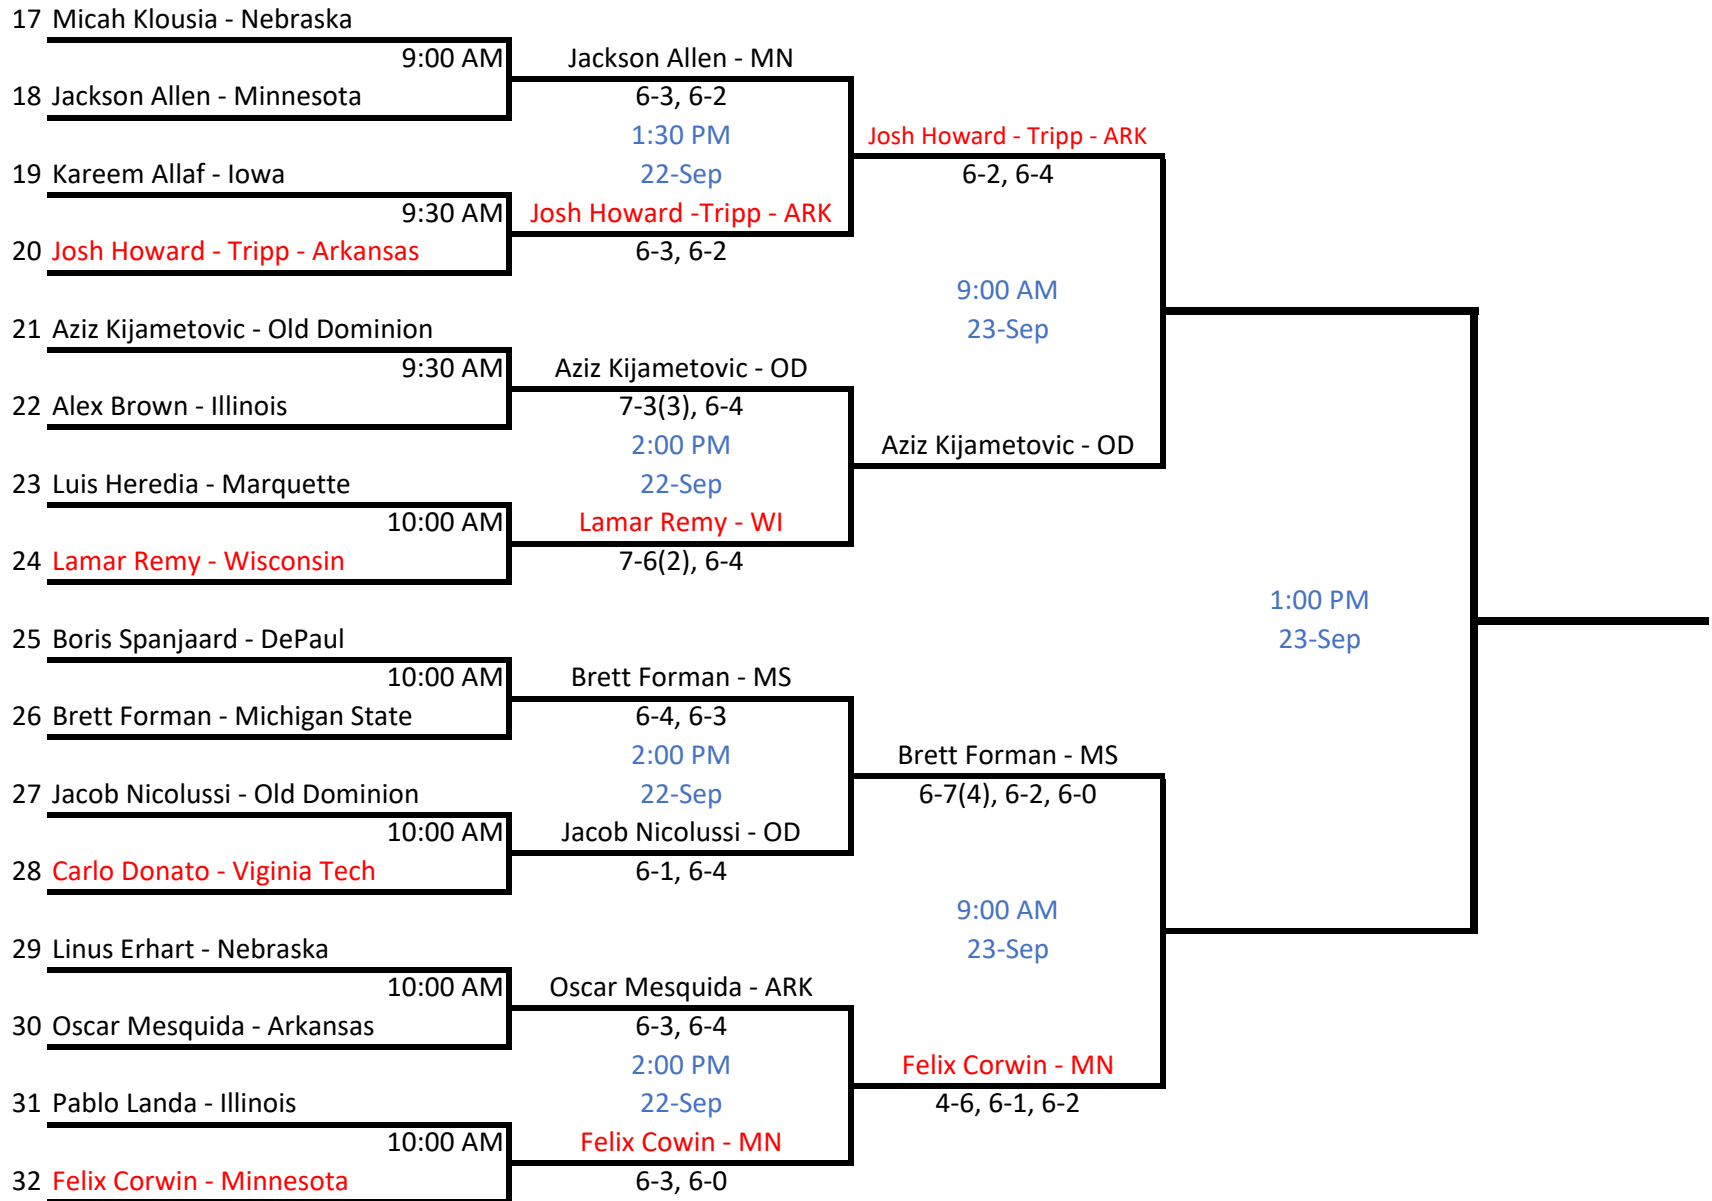

**Milwaukee Tennis Classic
2017 Men's Doubles Draw**

Seeds: 1) Clark/Brown - IL
2) Salazar/Gonzalez - ARK

3) Corwin/Allen - MN
4) Donato/Harper - VT

**Milwaukee Tennis Classic
2017 Men's Doubles Draw**

**Milwaukee Tennis Classic
2017 Men's Main Draw**

Seeds: 1) J. Silverstein - IA
2) Felix Corwin - MN

3) Lamar Remy - WI
4) Mitch Harper - VT
5) Zeke Clark - IL

6) Javier Maestre - OD
7) Carlo Donato - VT
8) Josh Howard-Tripp - ARK

**Milwaukee Tennis Classic
2017 Men's Main Draw**