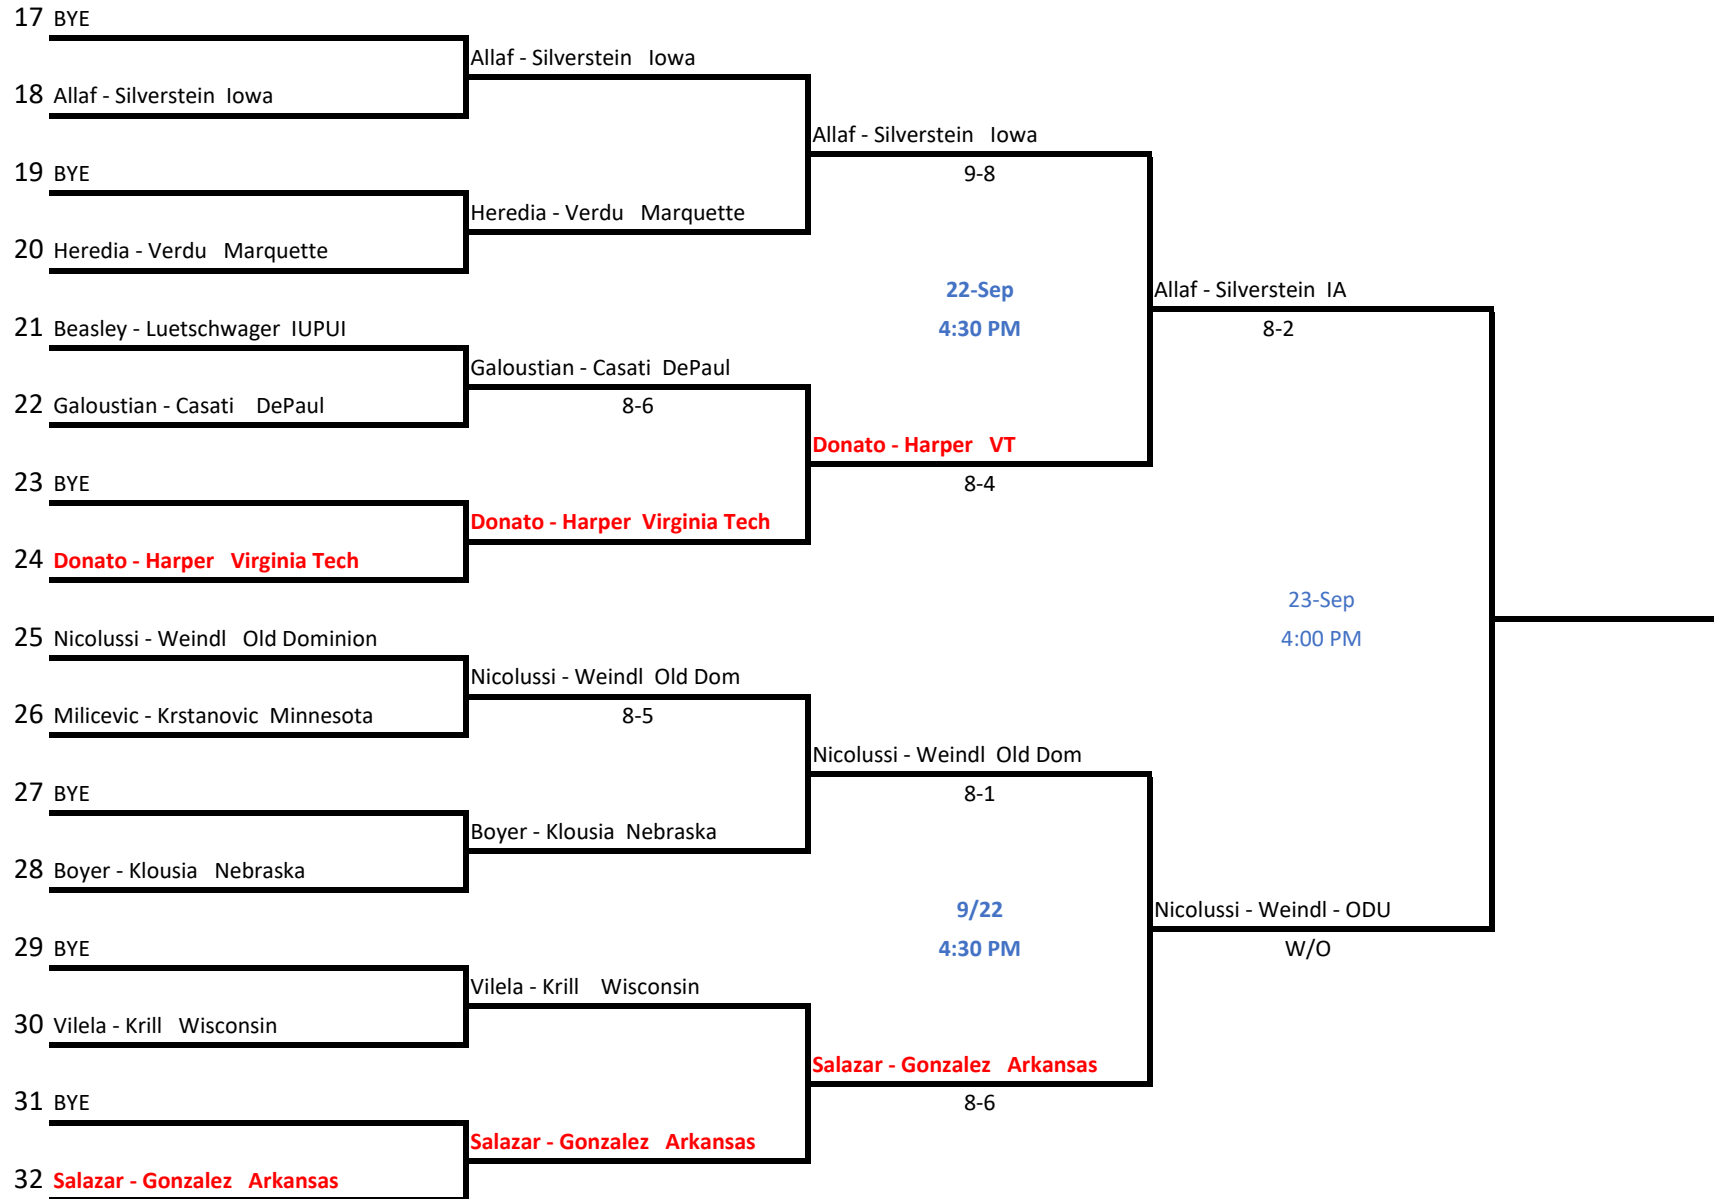

**Milwaukee Tennis Classic
2017 Men's Doubles Draw**

Seeds: 1) Clark/Brown - IL
2) Salazar/Gonzalez - ARK

3) Corwin/Allen - MN
4) Donato/Harper - VT

**Milwaukee Tennis Classic
2017 Men's Doubles Draw**

**Milwaukee Tennis Classic
2017 Men's Main Draw**

Seeds: 1) J. Silverstein - IA
2) Felix Corwin - MN

3) Lamar Remy - WI
4) Mitch Harper - VT
5) Zeke Clark - IL

6) Javier Maestre - OD
7) Carlo Donato - VT
8) Josh Howard-Tripp - ARK

**Milwaukee Tennis Classic
2017 Men's Main Draw**