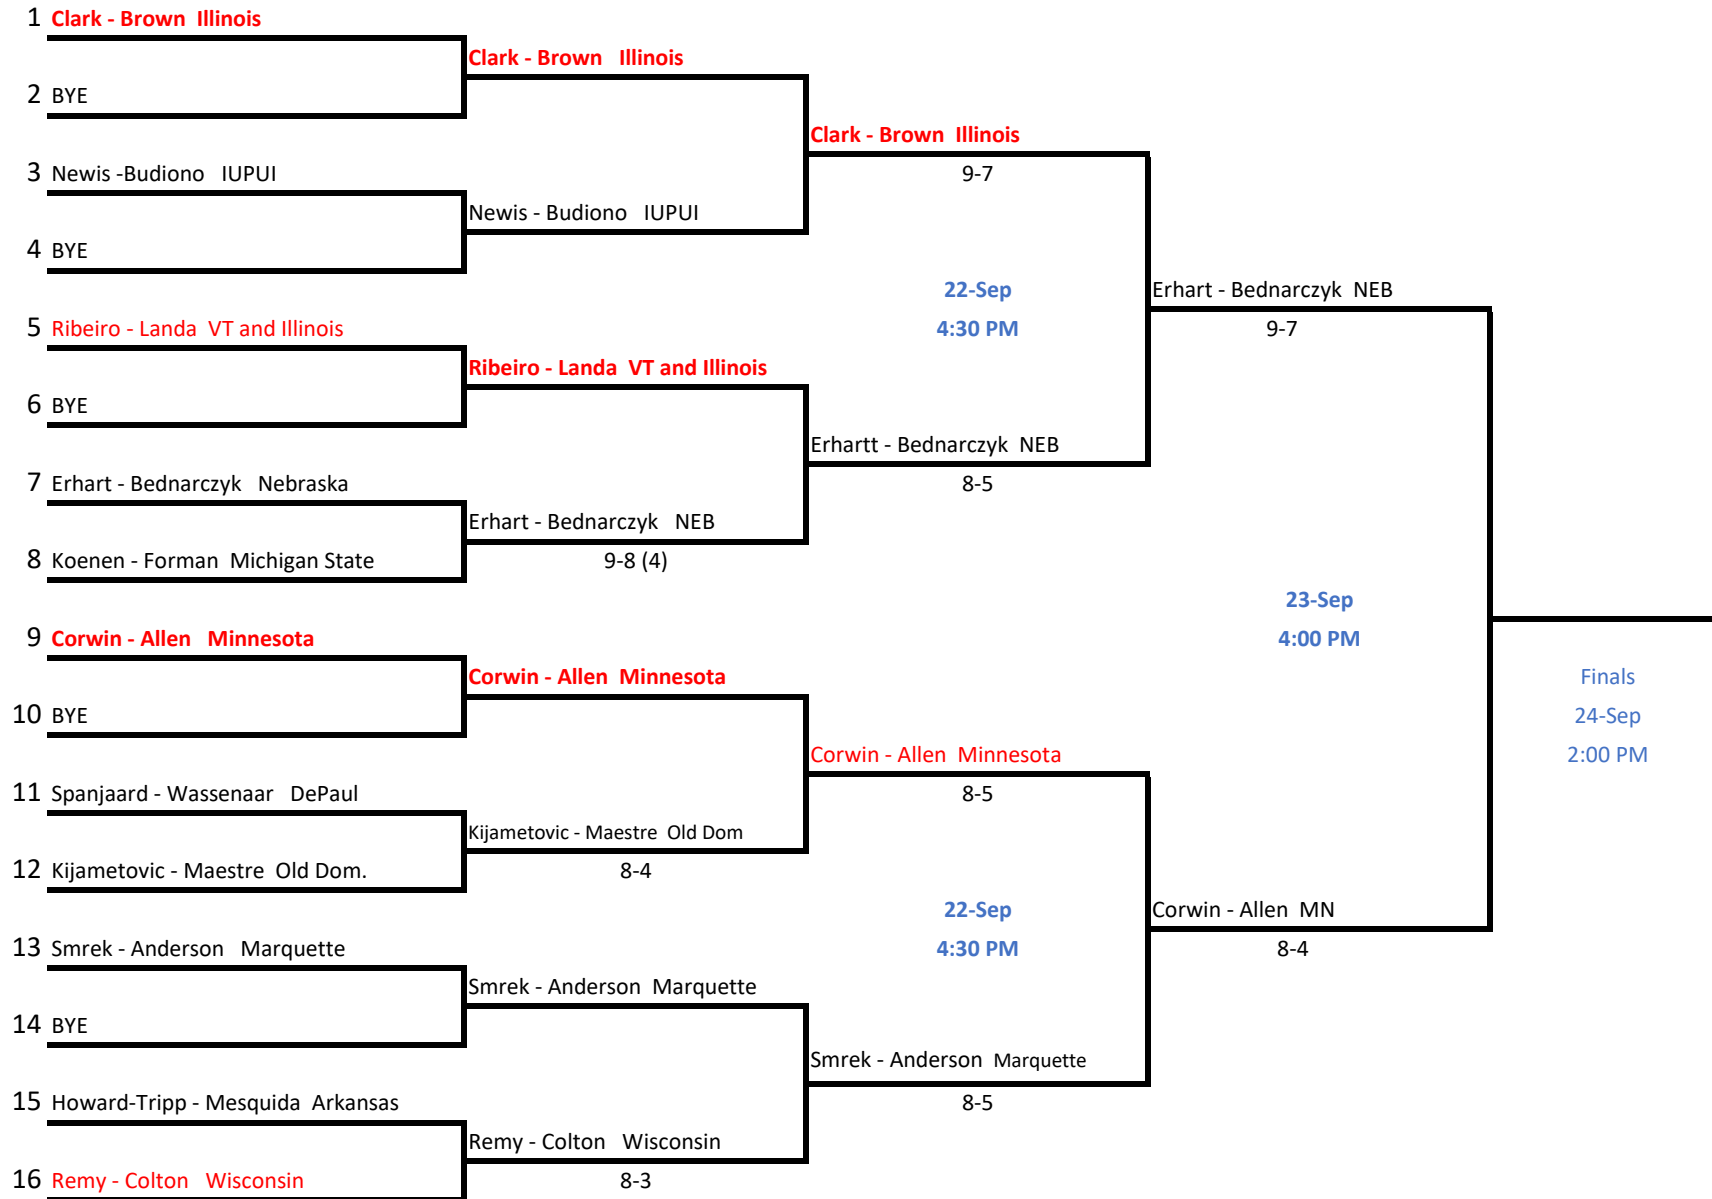

**Milwaukee Tennis Classic
2017 Men's Doubles Draw**

Seeds: 1) Clark/Brown - IL
2) Salazar/Gonzalez - ARK

3) Corwin/Allen - MN
4) Donato/Harper - VT

**Milwaukee Tennis Classic
2017 Men's Doubles Draw**

**Milwaukee Tennis Classic
2017 Men's Main Draw**

Seeds: 1) J. Silverstein - IA
2) Felix Corwin - MN

3) Lamar Remy - WI
4) Mitch Harper - VT
5) Zeke Clark - IL

6) Javier Maestre - OD
7) Carlo Donato - VT
8) Josh Howard-Tripp - ARK

**Milwaukee Tennis Classic
2017 Men's Main Draw**