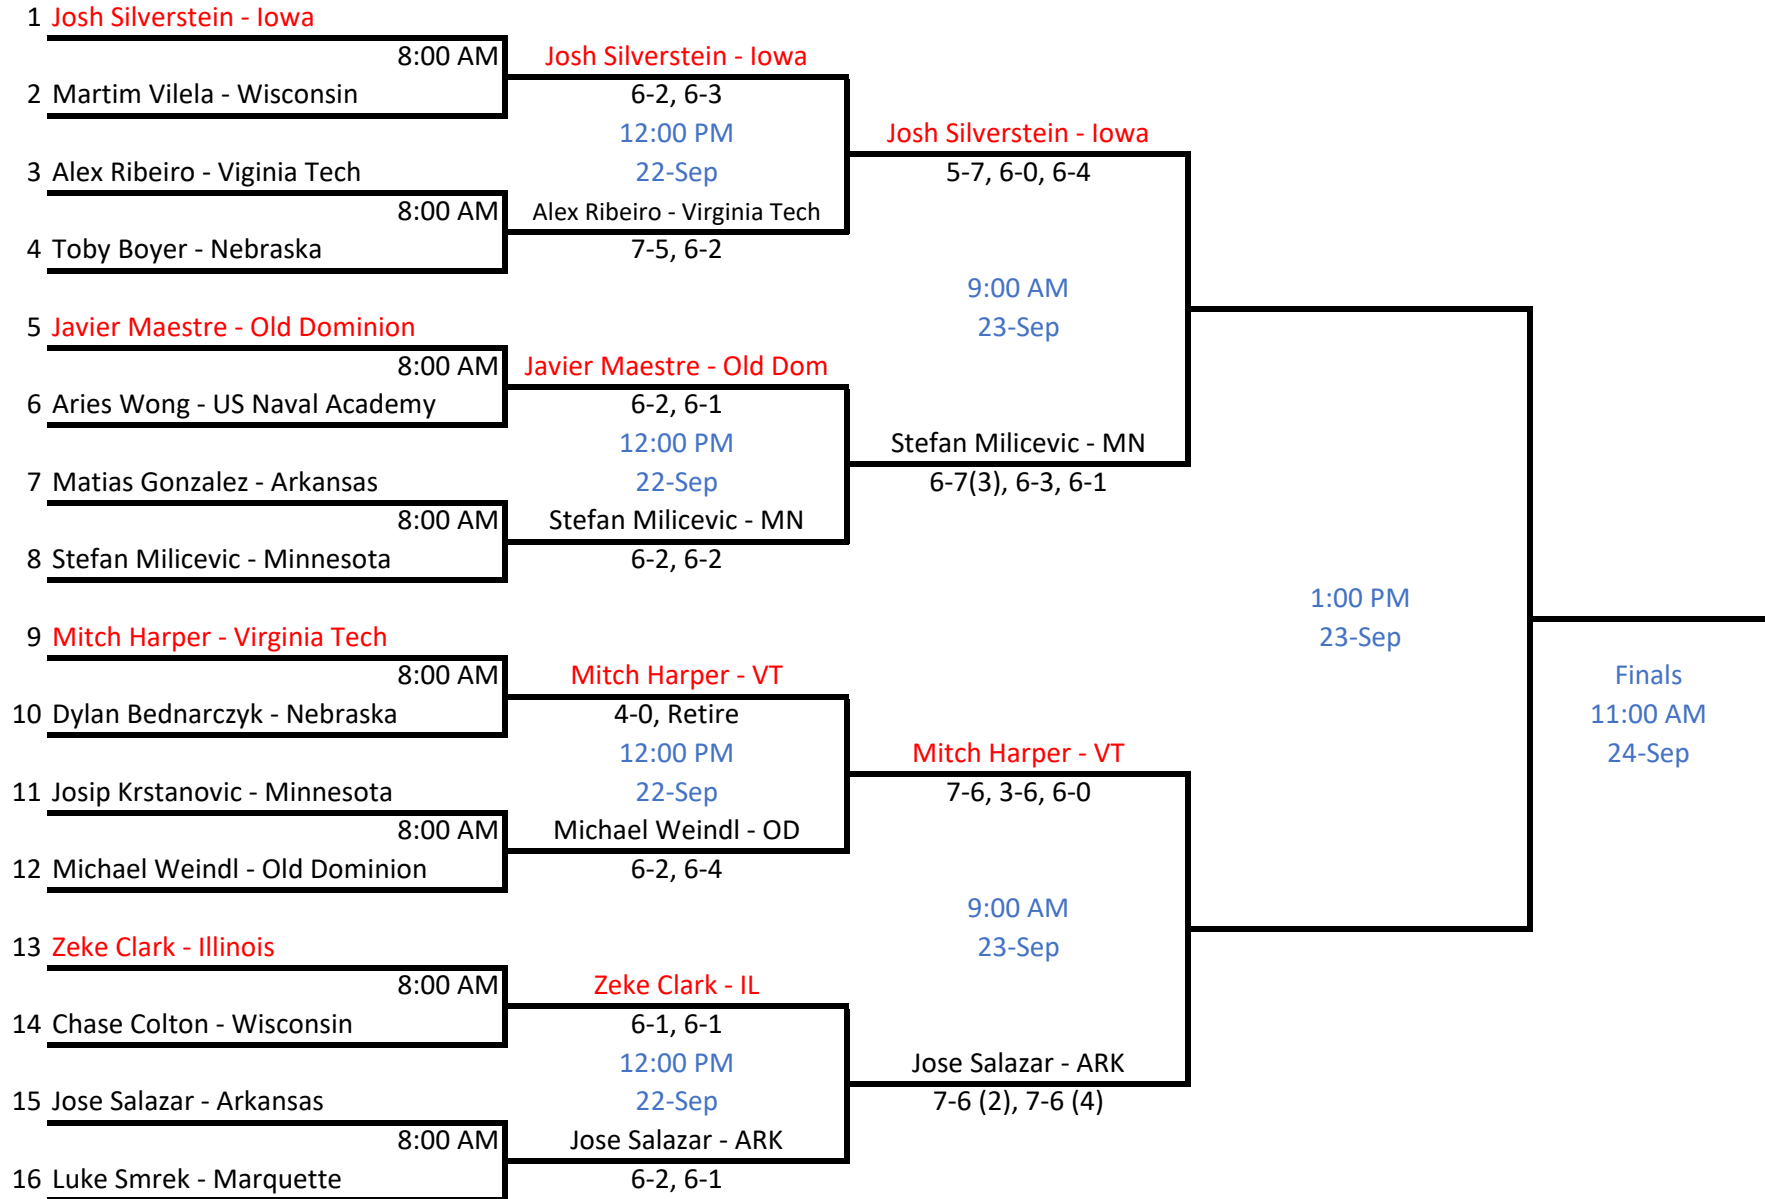

**Milwaukee Tennis Classic
2017 Men's Doubles Draw**

Seeds: 1) Clark/Brown - IL
2) Salazar/Gonzalez - ARK

3) Corwin/Allen - MN
4) Donato/Harper - VT

**Milwaukee Tennis Classic
2017 Men's Doubles Draw**

**Milwaukee Tennis Classic
2017 Men's Main Draw**

Seeds: 1) J. Silverstein - IA
2) Felix Corwin - MN

3) Lamar Remy - WI
4) Mitch Harper - VT
5) Zeke Clark - IL

6) Javier Maestre - OD
7) Carlo Donato - VT
8) Josh Howard-Tripp - ARK

**Milwaukee Tennis Classic
2017 Men's Main Draw**