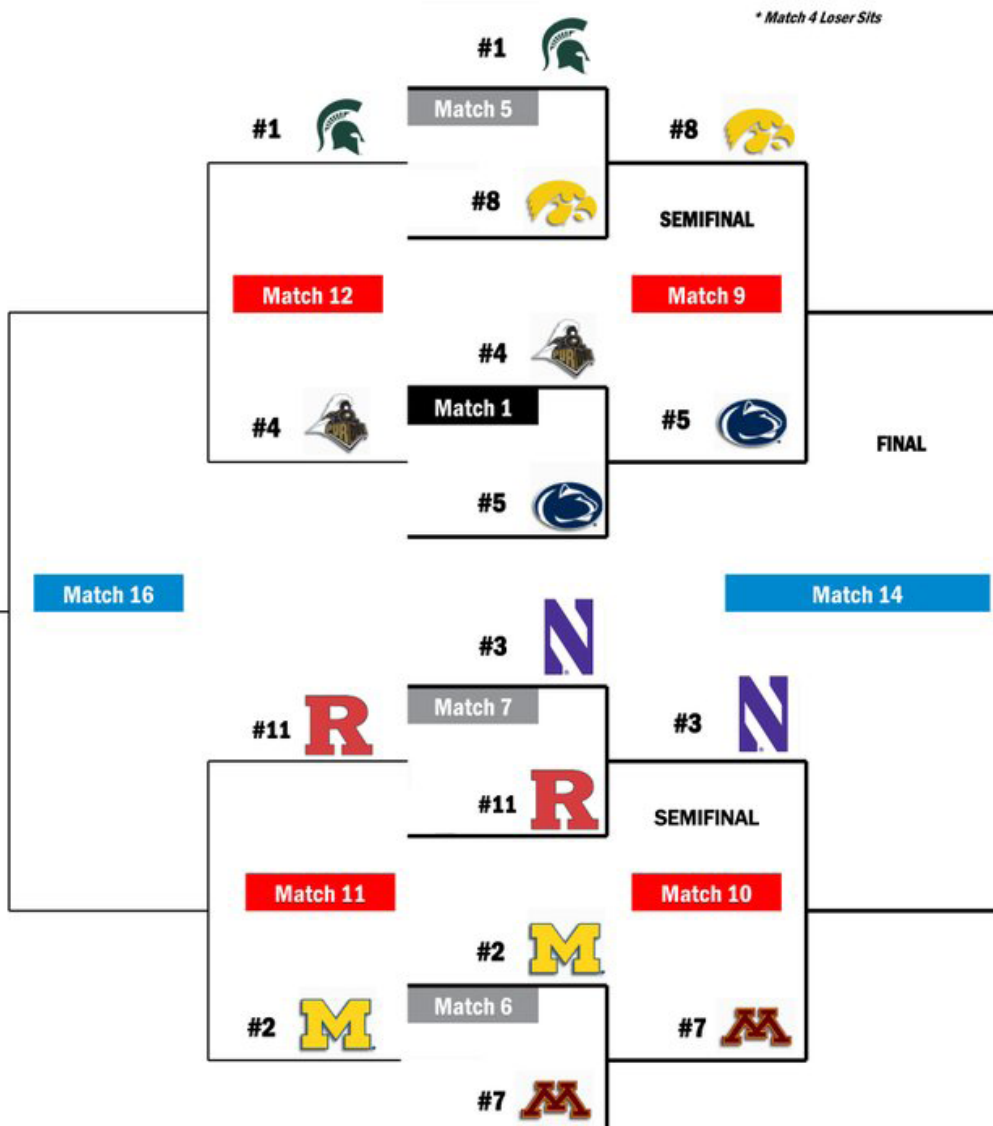

2017 Big Ten Match Play Championship

ROUND 1

SESSION LEGEND

Friday AM Friday PM Saturday AM Saturday PM

QUARTERFINAL

FIFTH

Match 16

Match 14

2017 Big Ten Match Play Champion

Runner-Up

Match 12 Loser

Match 17

SEVENTH

Match 11 Loser

Match 9 Loser

Match 15

THIRD

Match 10 Loser