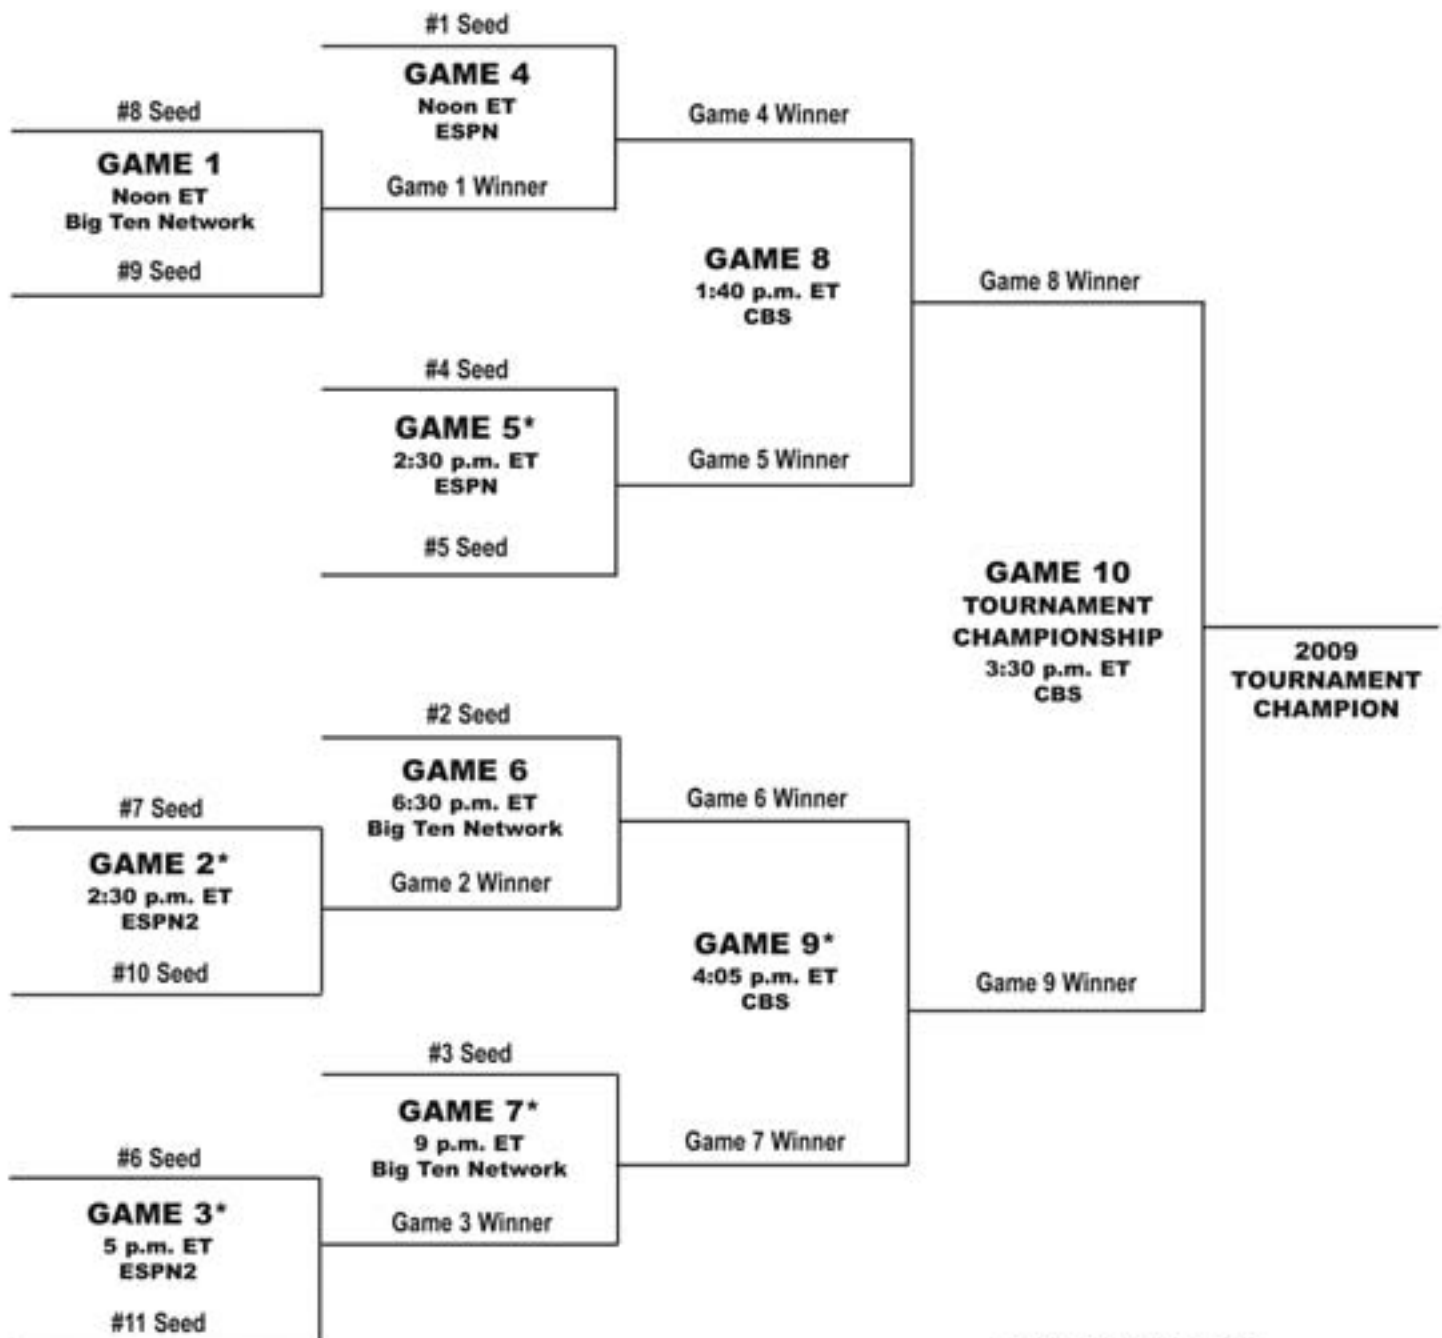

SATURDAY, MARCH 14

SUNDAY, MARCH 15

\* Approximate game times