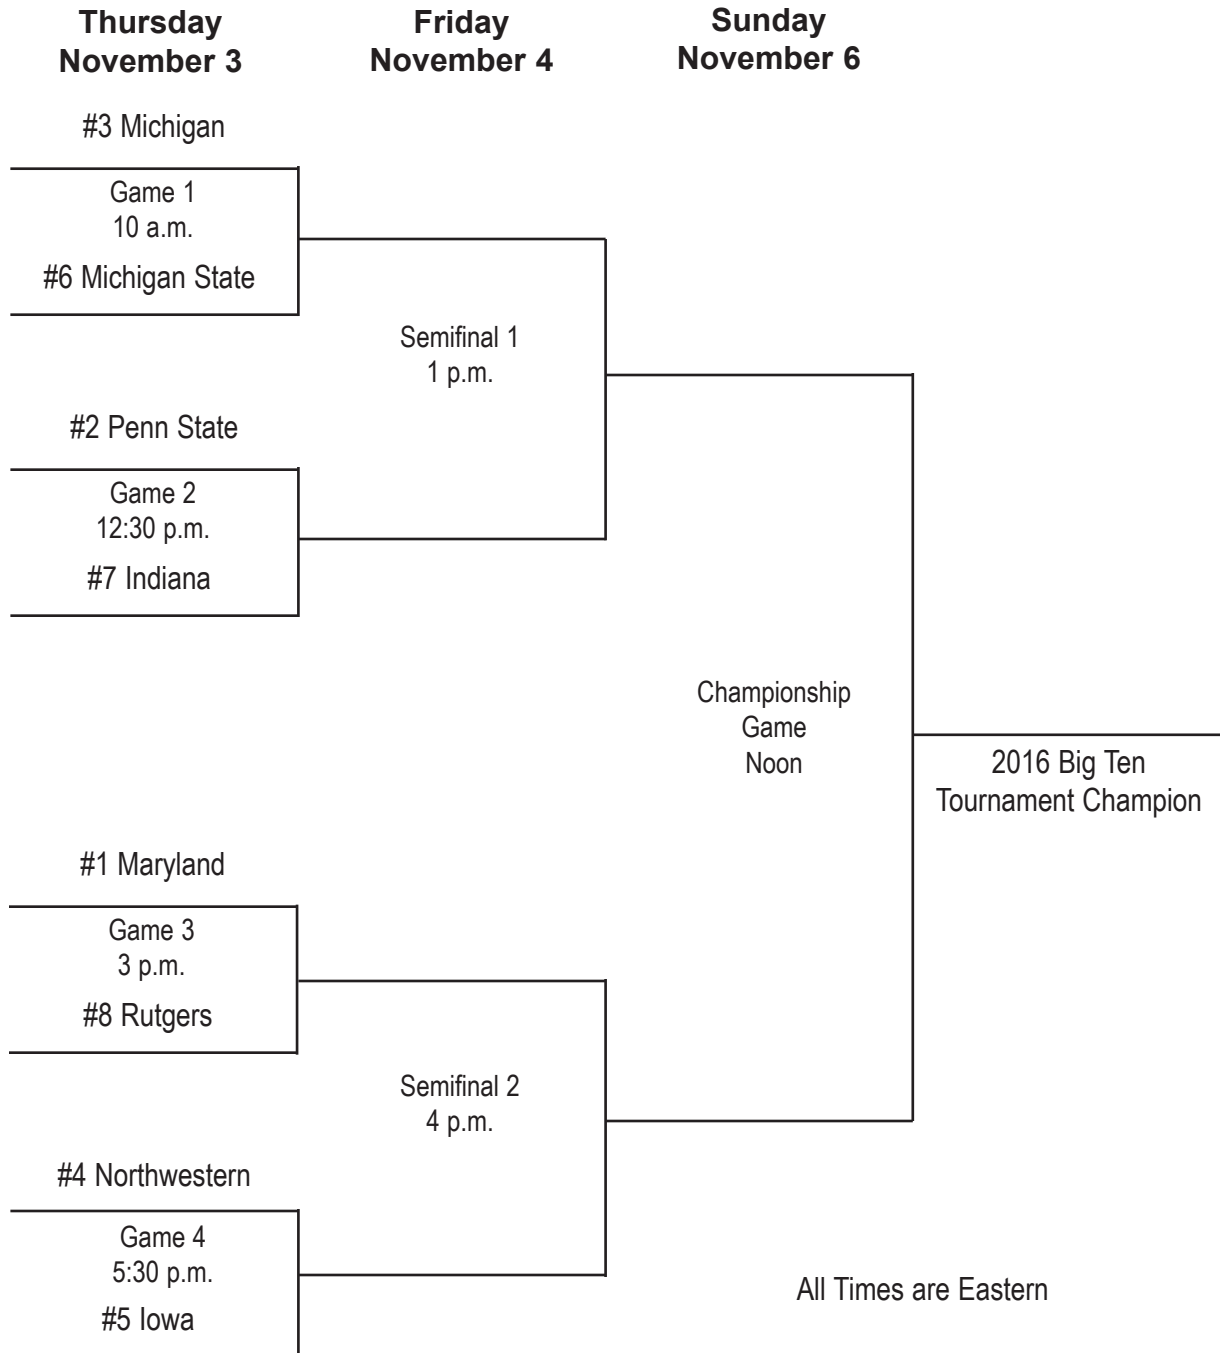

# 2016 Big Ten Field Hockey Tournament

## Hosted by University of Maryland

*All games will be played at the Field Hockey & Lacrosse Complex in College Park, Md.*

All Times are Eastern

**FIELD HOCKEY**  
TOURNAMENT