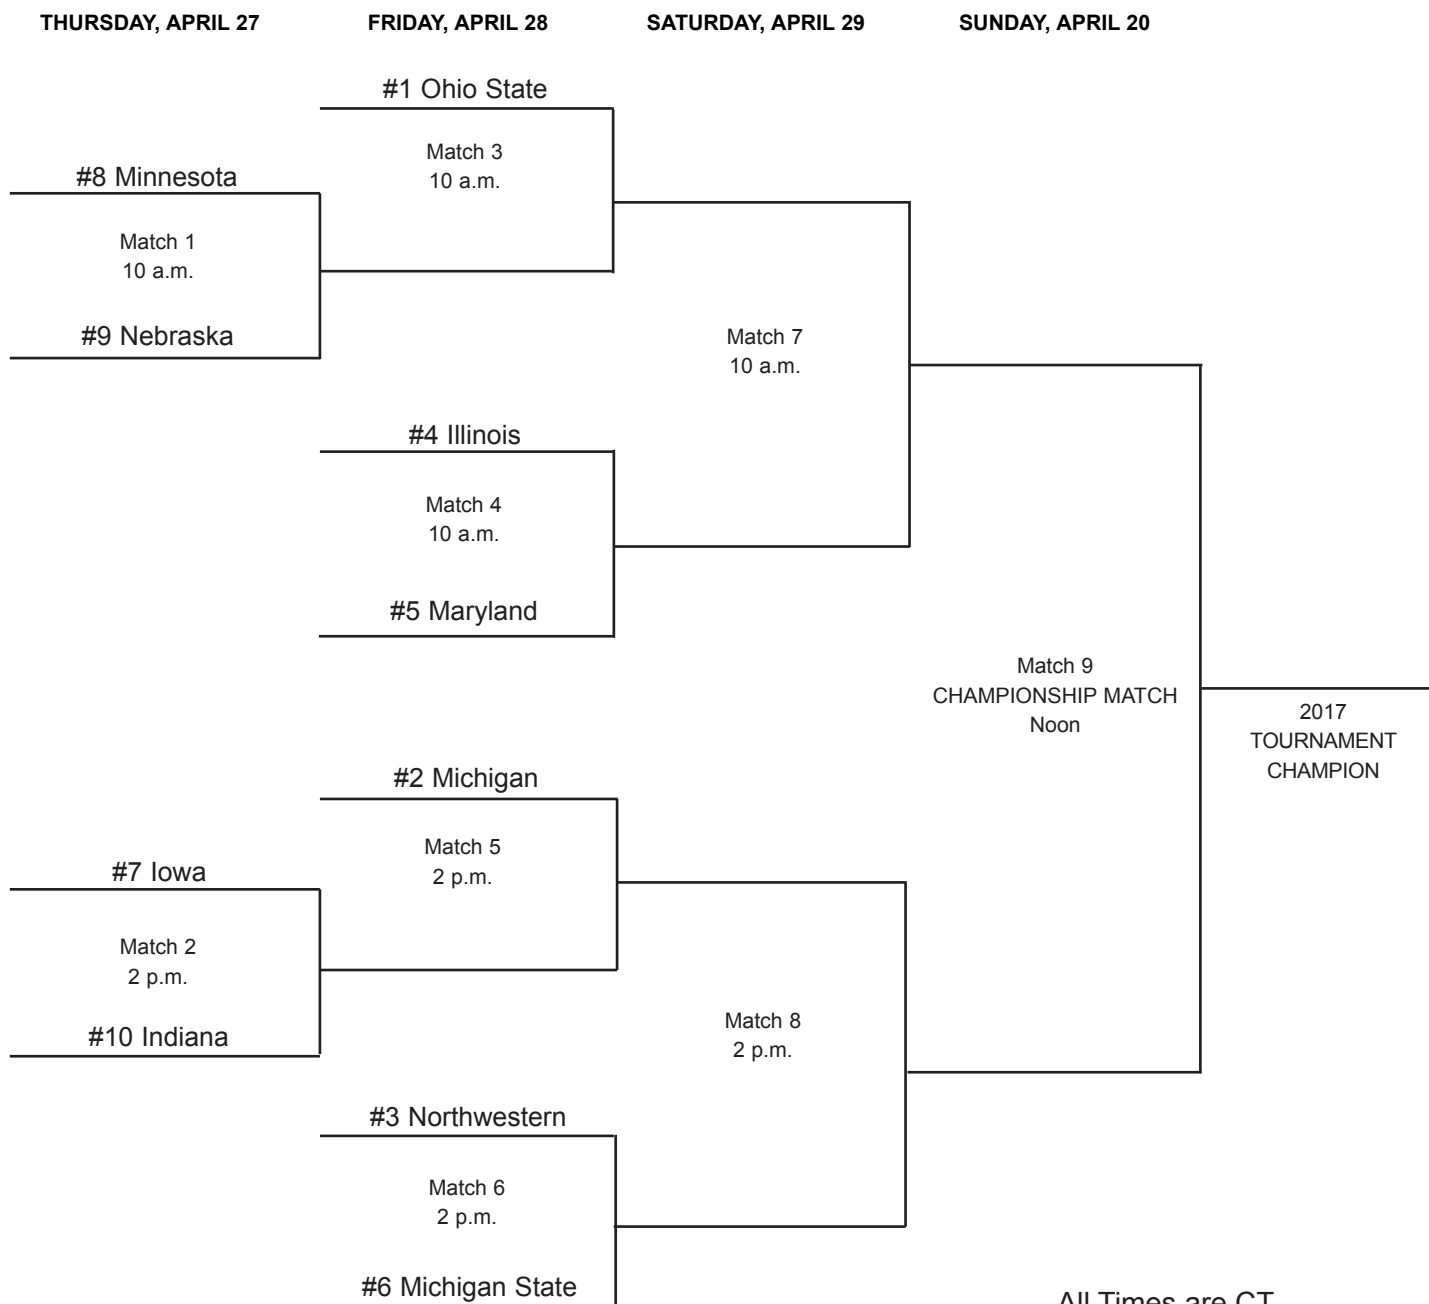

2017 Big Ten Women's Tennis Tournament

Hosted by the University of Illinois

All matches will be played at the Atkins Tennis Center

All Times are CT

WOMEN'S TENNIS
TOURNAMENT