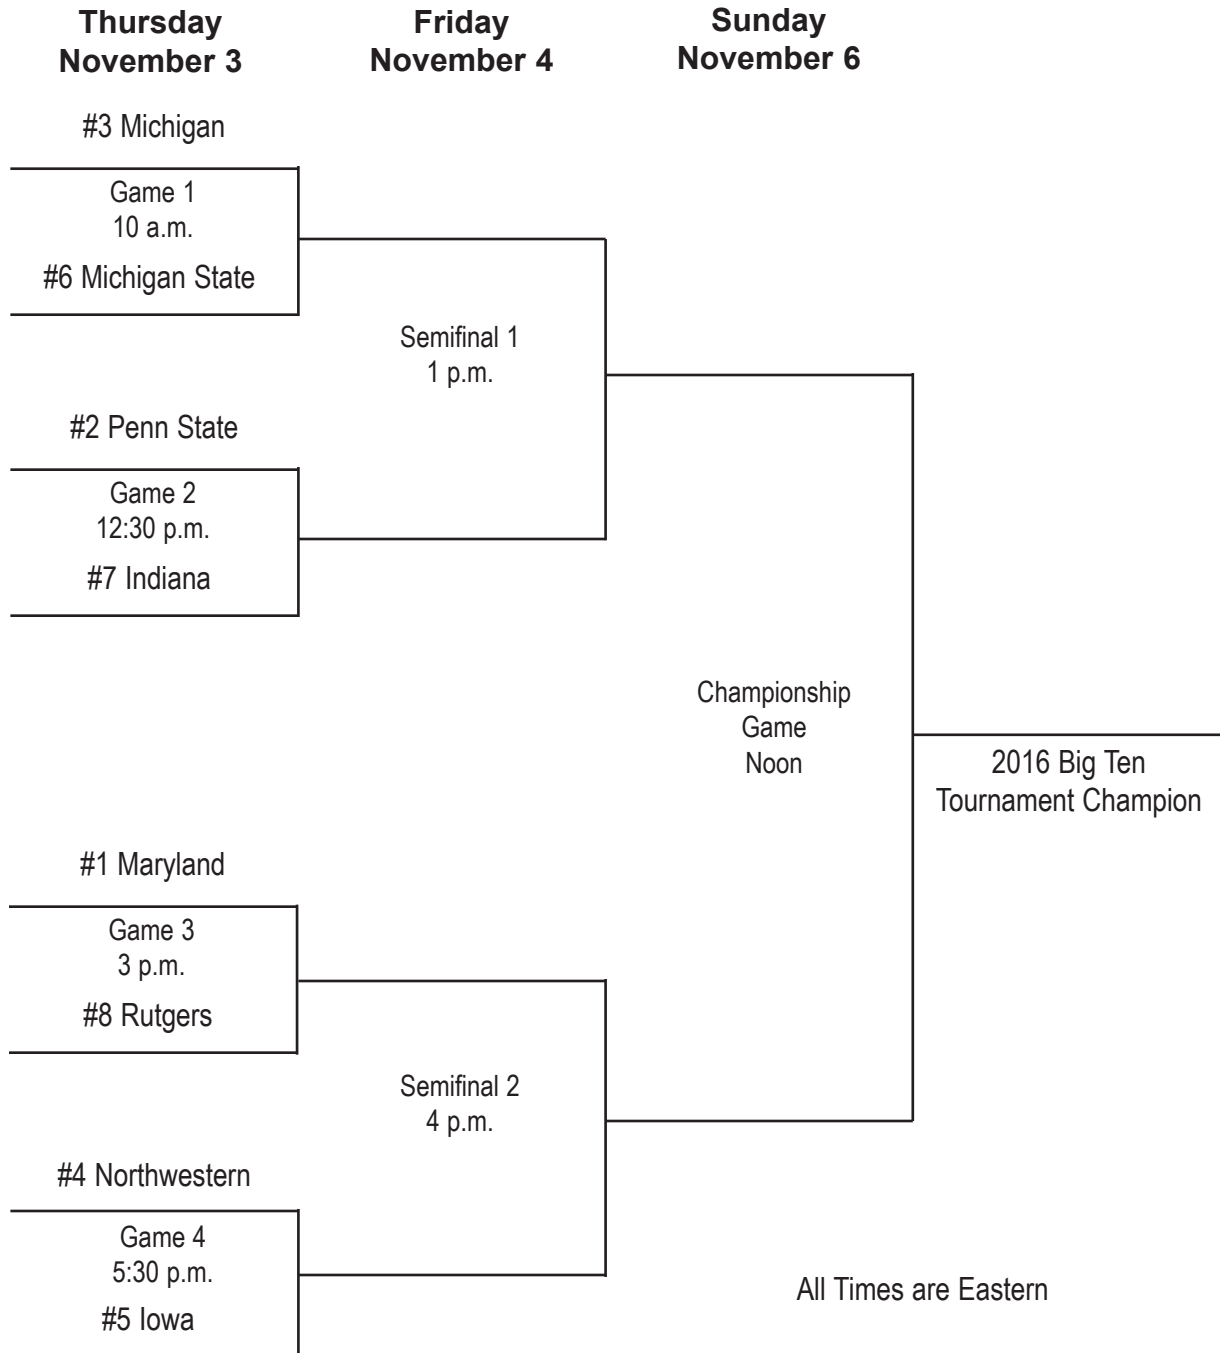

2016 Big Ten Field Hockey Tournament

Hosted by University of Maryland

All games will be played at the Field Hockey & Lacrosse Complex in College Park, Md.

All Times are Eastern

FIELD HOCKEY
TOURNAMENT