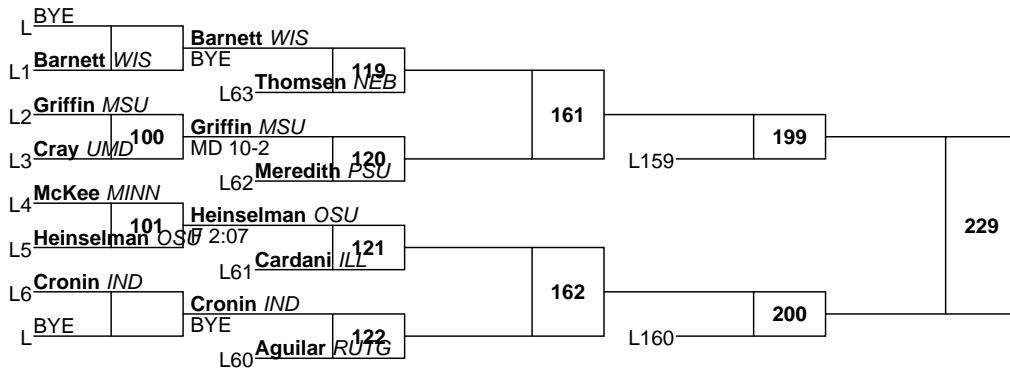

Big Ten Championships

Big Ten

125

Big Ten Championships

Big Ten

133

Big Ten Championships

Big Ten

157

Big Ten Championships

Big Ten

165

1 Vincenzo Joseph, Penn State

BYE

Joseph PSU

BYE