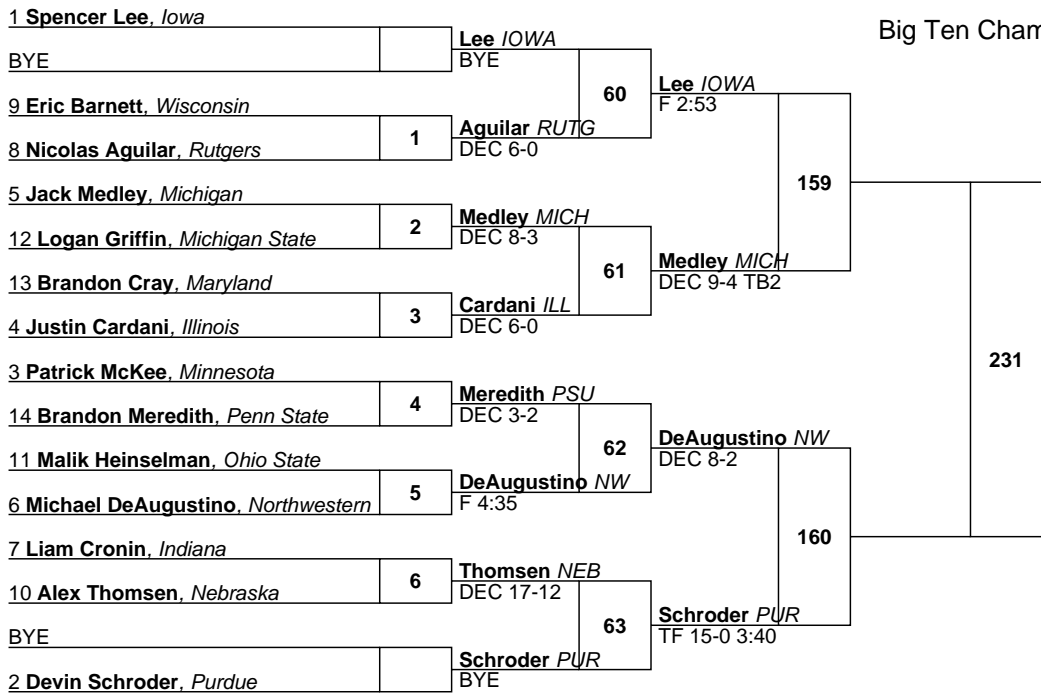

Big Ten Championships

Big Ten

125

Big Ten Championships

Big Ten

133

Big Ten Championships

Big Ten

157

Big Ten Championships

Big Ten

165

1 Vincenzo Joseph, Penn State

BYE

Joseph PSU

BYE