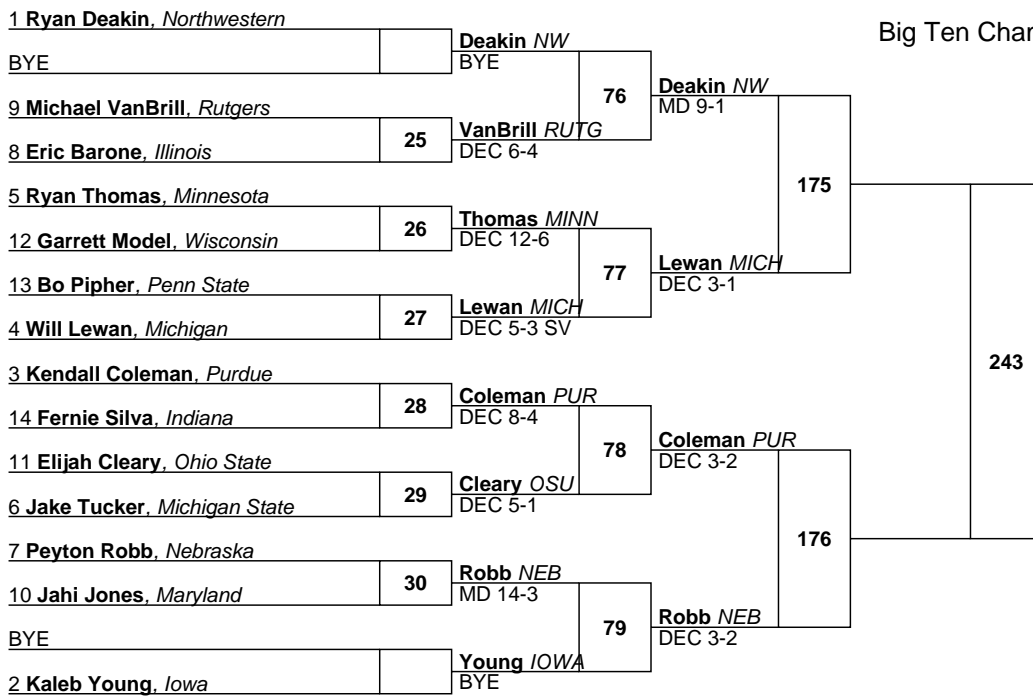

Big Ten Championships

Big Ten

125

Big Ten Championships

Big Ten

133

Big Ten Championships

Big Ten

157

Big Ten Championships

Big Ten

165

1 Vincenzo Joseph, Penn State

BYE

Joseph PSU

BYE