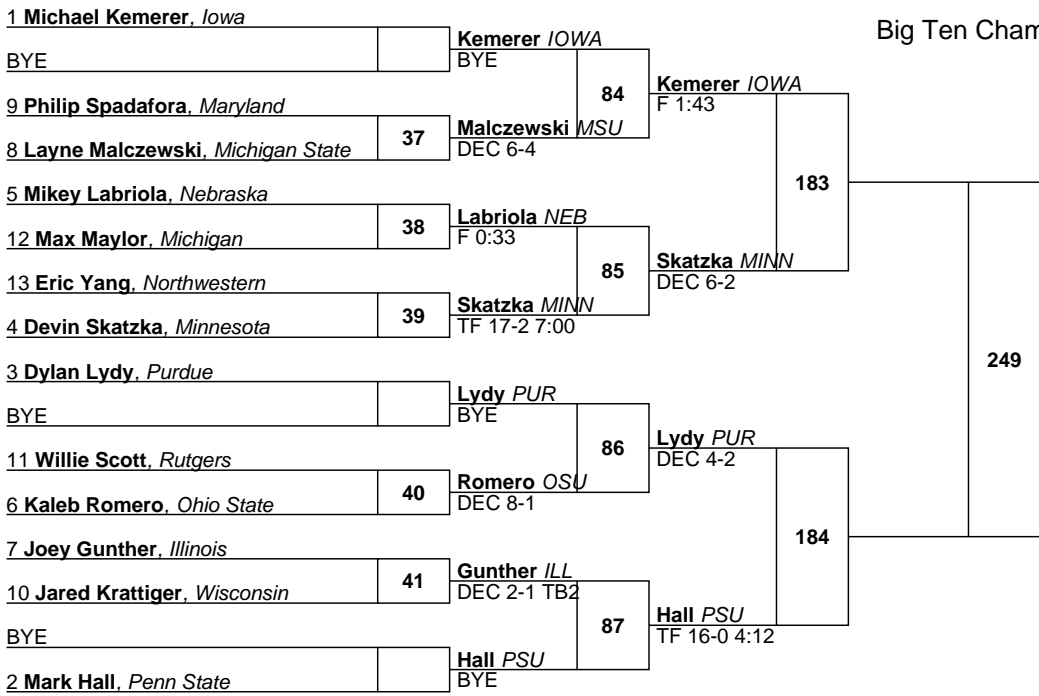

L BYE

Hughes MSU

L80

142

181

182

L179

L180

209

210

244

L209

245

L210

L181

224

L182

Big Ten Championships

Big Ten

174

Big Ten Championships

Big Ten

184

Big Ten Championships