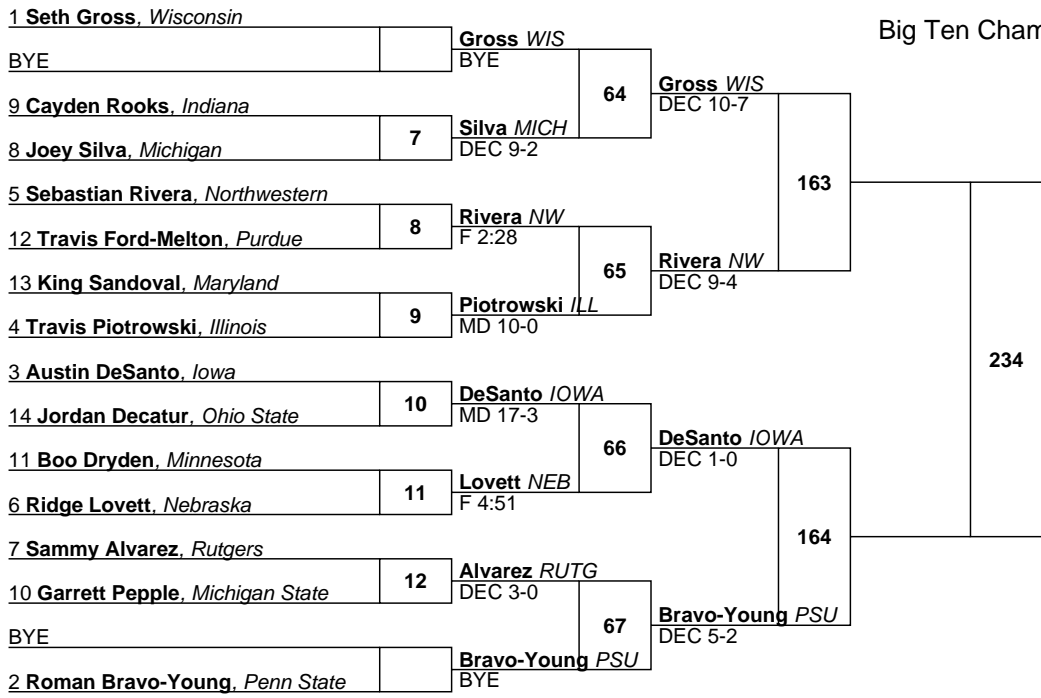

Big Ten Championships

Big Ten

125

Big Ten Championships

Big Ten

133

Big Ten Championships

Big Ten

157

Big Ten Championships

Big Ten

165

1 Vincenzo Joseph, Penn State

BYE

Joseph PSU

BYE